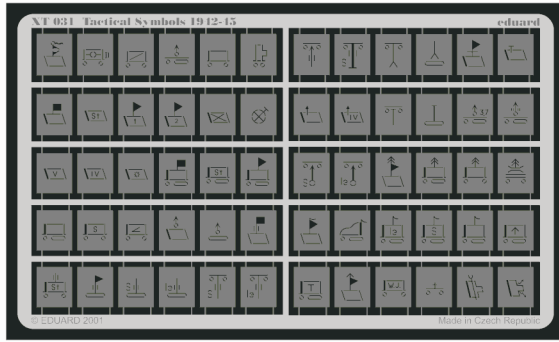

Tactical Symbols 1942-45

eduard

XT 031

1/35 scale stencil set for all kits • sada šablon pro všechny modely 1/35

 PHOTO-ETCHED PARTS
LEPTANÉ DÍLY

 Pz.Div.HQ	 Pz.Reg.HQ	 Staff Co.	 Tank Battalion	 Tank Battalion
 Panther Tank Co.	 PzKpfw IV Tank Co.	 Armored Workshop Co.	 Armored Supply Co.	 Signals Platoon
 Armored Recon Bttn. HQ	 Armored Car Co.	 Light Recon Co.	 Mid. Recon Co.	 Heavy Recon Co.
 Armored Inf. Reg.. HQ	 Staff Co.	 Armored Inf. Bttn.. HQ	 Armored Inf. Co.	 Motorcycle Platoon
 Armored Arty. Rgt.. HQ	 Staff Co.	 Arty. Bttn. HQ	 S.P. Heavy How. Battery	 S.P. Light How. Battery
 Towed Heavy How. Battery	 Towed Light How. Battery	 Towed Gun Battery	 Towed Heavy Gun Battery	 Towed Rocket Launcher Battery
 Towed AT Gun Co.	 S.P. AT Gun Co.	 S.P. 75 How. Halftracks Platoon	 S.P. PAK 40 Halftracks Platoon	 S.P. Rocket Launcher Battery
 S.P. Light AA Platoon	 S.P. 37mm Single AA Battery	 S.P. 20mm Quad AA Battery	 Towed Heavy AA Battery	 Towed Light AA Battery
 Tank Destroyer Bttn. HQ	 JgPz IV Co.	 StuG III Co.	 StuG IV Co.	 M.P. Platoon
 Armored Engineer Bttn. HQ	 Armored Engineer Co.	 Mechnized Engineer Co.	 Light Engineer Co.	 Ambulance Platoon
 Armored Signals Bttn. HQ	 Armored Telephone Co.	 Armored Radio Co.	 Armored AA Platoon	
 Cartographic Section	 Rifle Co.	 Mortar Platoon	 Heavy Weapons Co.	 Weapons Repair Co.