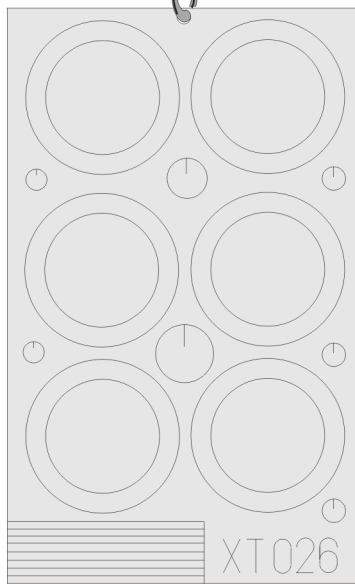

# T-72 Wheels

A die-cut mask for accurate painting for Tamiya kit

1/35 KIT

A20	1. CAMOUFLAGE	2.	3. TIRE	4.		
	B61	1. BLACK	2.	3. CAMOUFLAGE	4.	
		B3	1. BLACK	2.	3. CAMOUFLAGE	4.
			B68	1. BLACK	2.	3. CAMOUFLAGE