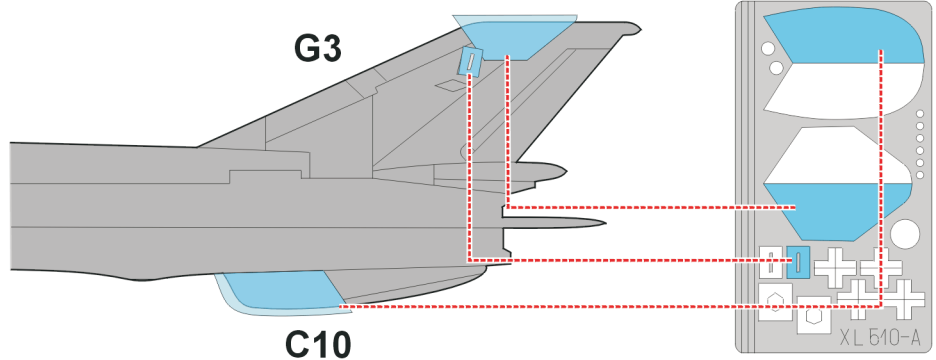

eduard
Express Mask

Mig-21MF Antenna area

The die-cut mask for accurate camouflage painting of the
Trumpeter 1/32 KIT

XL 510

— ? —