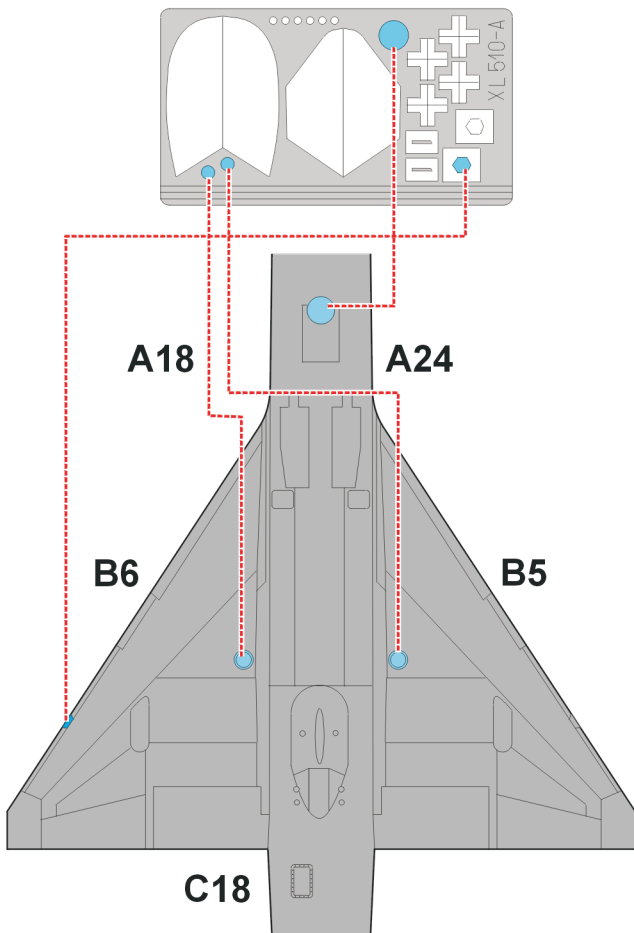

eduard
Express Mask

Mig-21MF Antenna area

The die-cut mask for accurate camouflage painting of the
Trumpeter 1/32 KIT

XL 510

— ? —