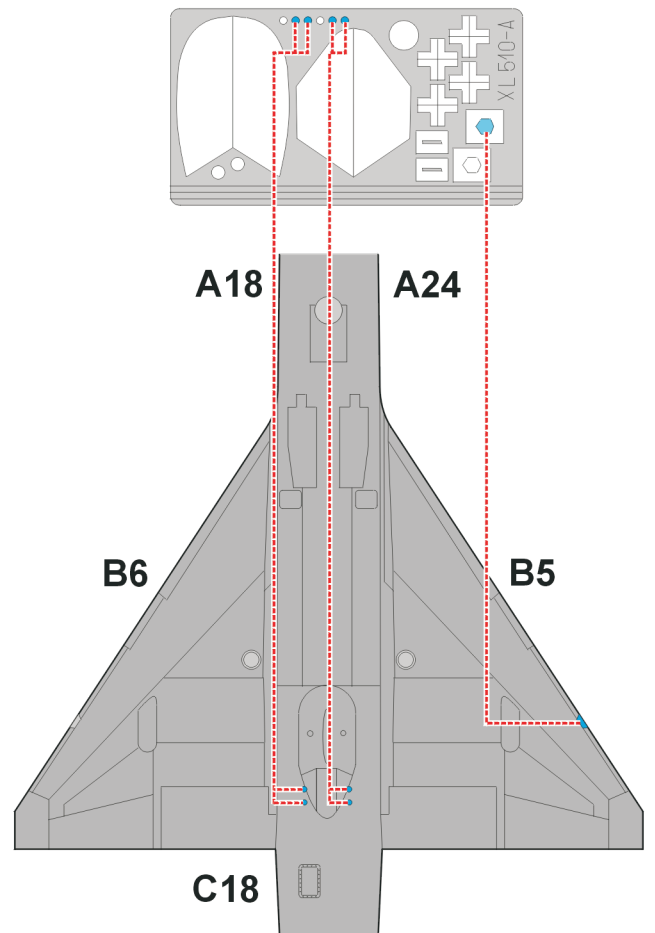

eduard
Express Mask

Mig-21MF Antenna area

The die-cut mask for accurate camouflage painting of the
Trumpeter 1/32 KIT

XL 510

— ? —