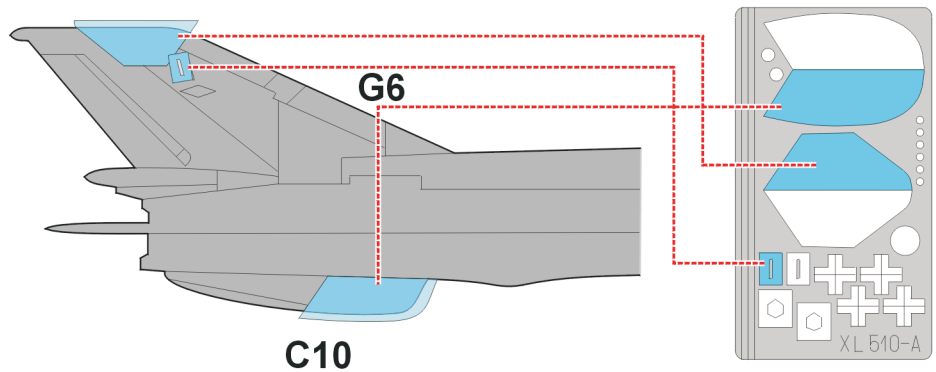

eduard
Express Mask

Mig-21MF Antenna area

The die-cut mask for accurate camouflage painting of the
Trumpeter 1/32 KIT

XL 510

— ? —