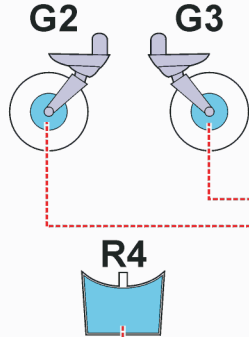

eduard
Express Mask

XL 070

Bf-109G-6

The die-cut mask for accurate canopy frame painting of the
Hasegawa 1/32 KIT

LIQUID MASK ■

2pcs

M25

2pcs

M26