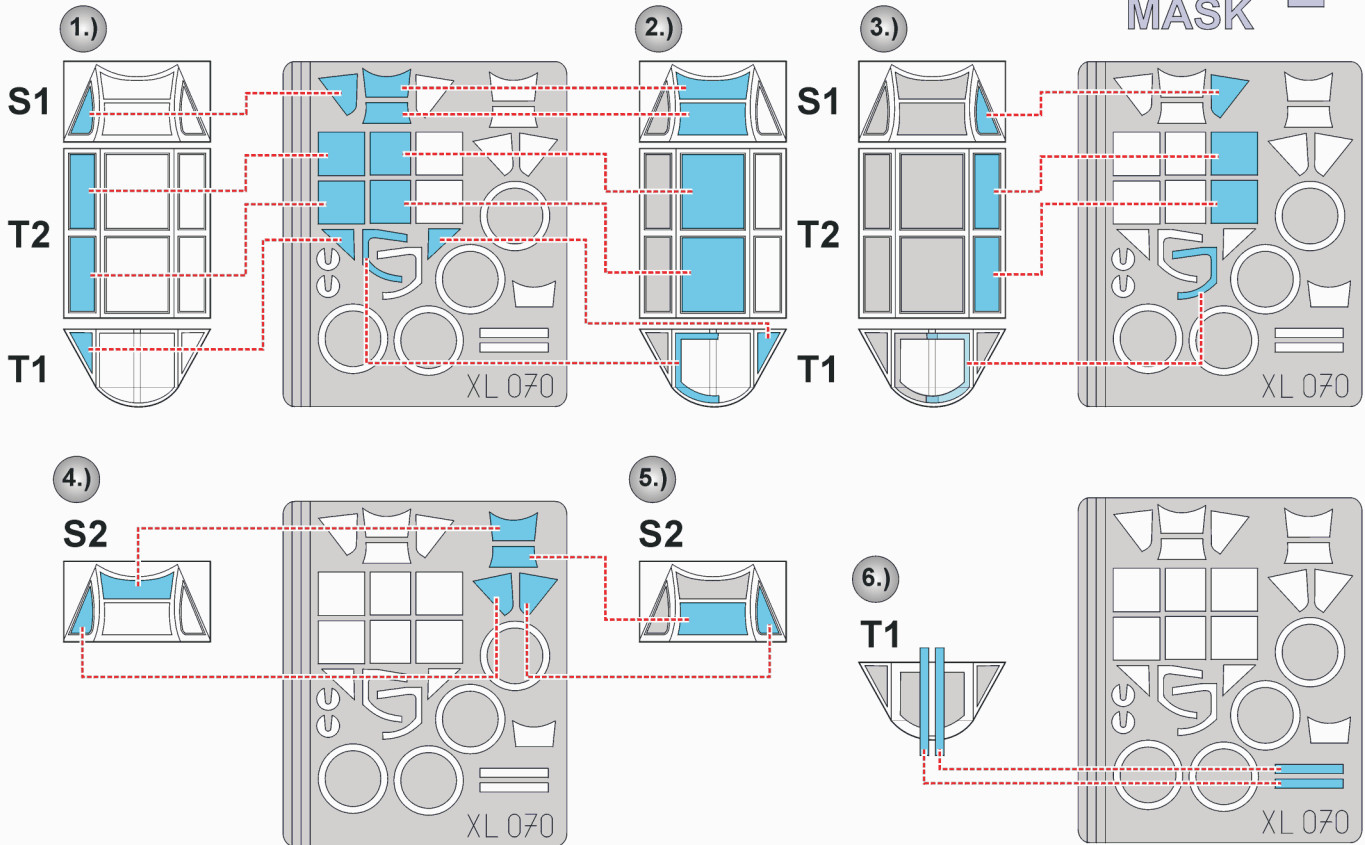

# Bf-109G-6

The die-cut mask for accurate canopy frame painting of the  
*Hasegawa 1/32 KIT*

## LIQUID MASK ■

2pcs

**M25**

2pcs

**M26**

## LIQUID MASK ■

7.)

**INTERIOR COLOR**

8.)

**CAMOUFLAGE COLOR**