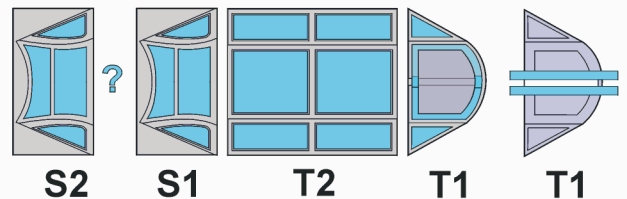

# Bf-109G-6

The die-cut mask for accurate canopy frame painting of the  
*Hasegawa 1/32 KIT*

## LIQUID MASK ■

2pcs

**M25**

2pcs

**M26**

## LIQUID MASK ■

7.)

**INTERIOR COLOR**

8.)

**CAMOUFLAGE COLOR**