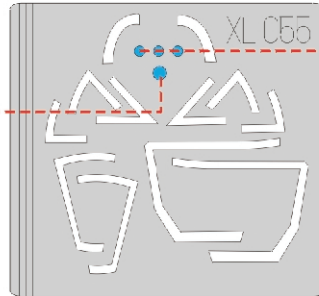

eduard
Express Mask

XL 055

F4U-1B Corsair I

The die-cut mask for accurate canopy frame painting of the
Trumpeter 1/32 KIT

J2

J4
3pcs

REFERENCES:

F4U CORSAIR IN ACTION
SQUADRON/SIGNAL PUBLIC. AICRAFT #145