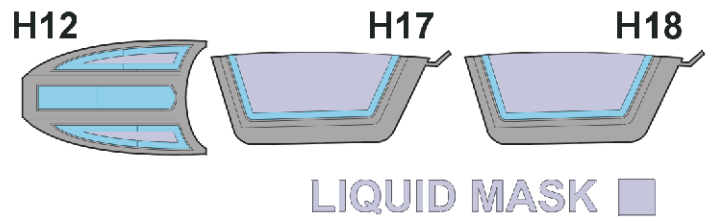

eduard
Express Mask

F-105G Wild Weasel

The die-cut mask for accurate canopy frame painting of the
Trumpeter 1/32 KIT

XL 052

- 5.)  **INTERIOR COLOR**
- 6.)  **RUBBER COLOR**

- 7.) **REMOVE MASK**

7.)  **CAMOUFLAGE COLOR**