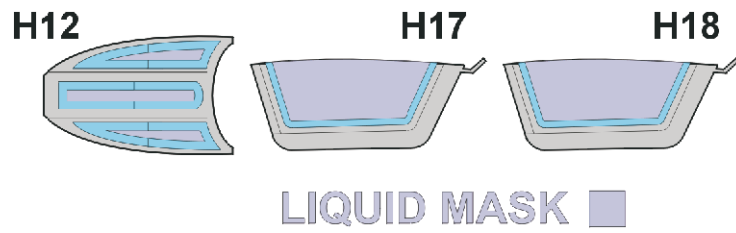

eduard
Express Mask

F-105G Wild Weasel

The die-cut mask for accurate canopy frame painting of the
Trumpeter 1/32 KIT

XL 052

- 5.)  **INTERIOR COLOR**
- 6.)  **RUBBER COLOR**

- 7.) **REMOVE MASK**

7.)  **CAMOUFLAGE COLOR**