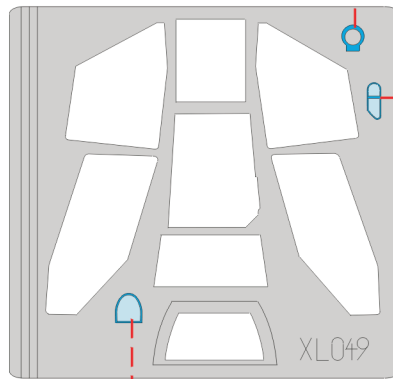

# AH-64A Apache

The die-cut mask for accurate canopy frame painting of the  
*Kangam 1/35 KIT*

LIQUID MASK

F4

F9

1.)

2.)

3.)