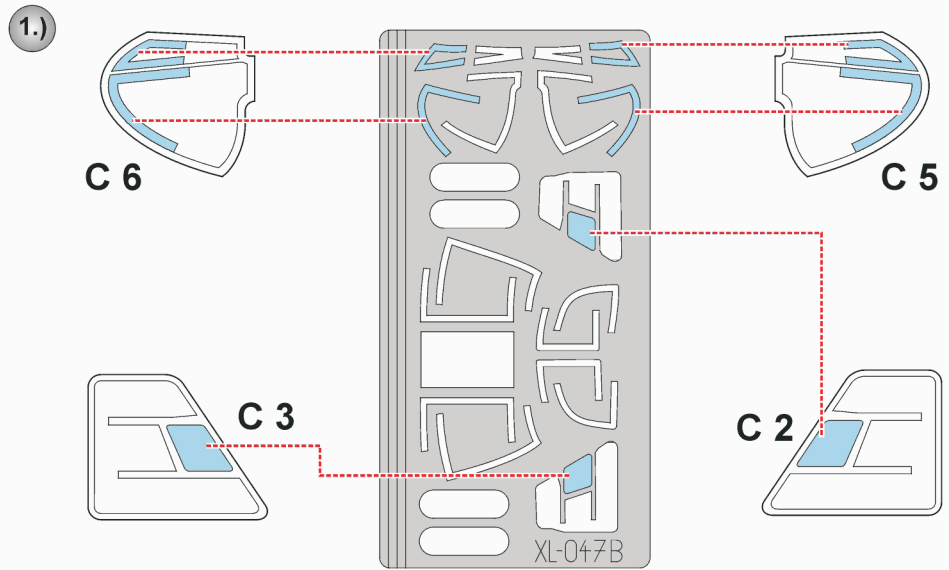

eduard
Express Mask

XL 047

UH-60L Black Hawk

The die-cut mask for accurate canopy frame painting of the
Academy 1/35 KIT

 - LIQUID MASK

■ - LIQUID MASK

REFERENCES: Sqadron/Signal Publ.:Walk Around # 5519 - UH-60 Black Hawk
Sqadron/Signal Publ.: # 1133 - H-60 Black Hawk