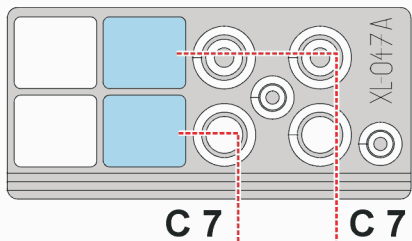

eduard
Express Mask

XL 047

UH-60L Black Hawk

The die-cut mask for accurate canopy frame painting of the
Academy 1/35 KIT

 - LIQUID MASK

■ - LIQUID MASK

REFERENCES: Sqadron/Signal Publ.:Walk Around # 5519 - UH-60 Black Hawk
Sqadron/Signal Publ.: # 1133 - H-60 Black Hawk