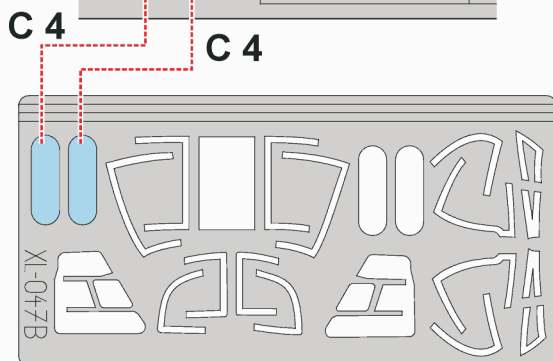

eduard
Express Mask

XL 047

UH-60L Black Hawk

The die-cut mask for accurate canopy frame painting of the
Academy 1/35 KIT

 - LIQUID MASK

■ - LIQUID MASK

REFERENCES: Sqadron/Signal Publ.:Walk Around # 5519 - UH-60 Black Hawk
Sqadron/Signal Publ.: # 1133 - H-60 Black Hawk