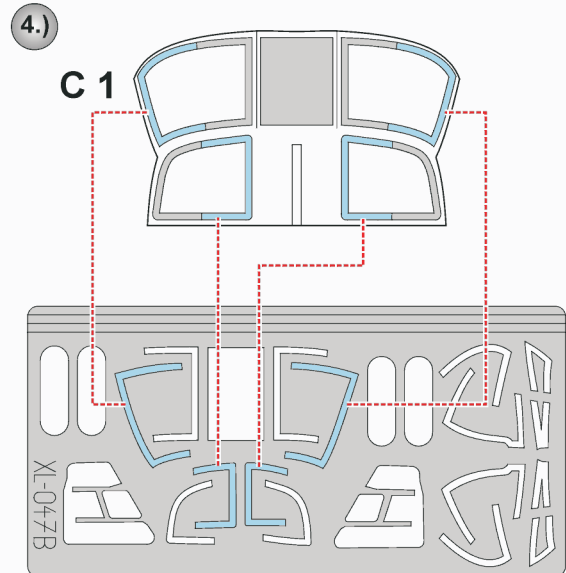

eduard
Express Mask

XL 047

UH-60L Black Hawk

The die-cut mask for accurate canopy frame painting of the
Academy 1/35 KIT

 - LIQUID MASK

■ - LIQUID MASK

REFERENCES: Sqadron/Signal Publ.:Walk Around # 5519 - UH-60 Black Hawk
Sqadron/Signal Publ.: # 1133 - H-60 Black Hawk