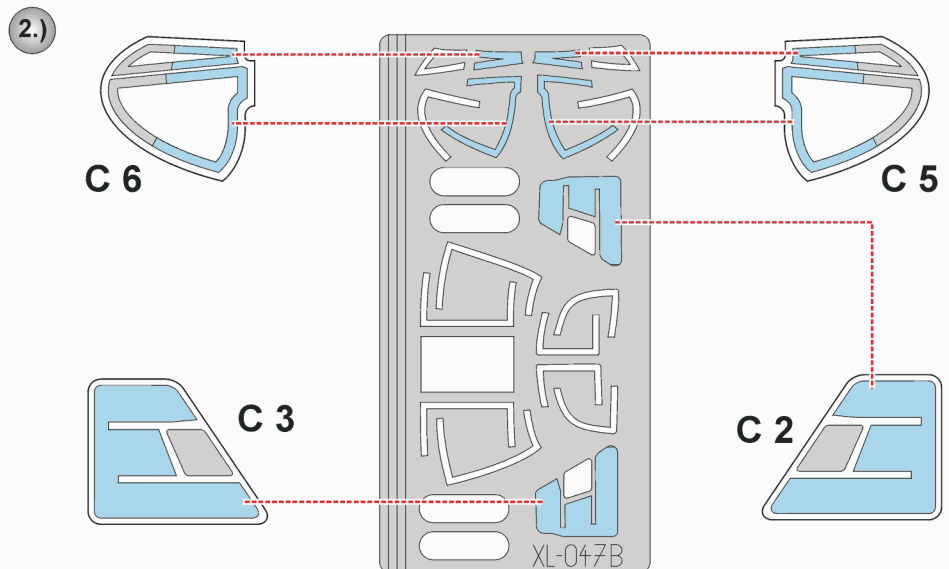

eduard
Express Mask

XL 047

UH-60L Black Hawk

The die-cut mask for accurate canopy frame painting of the
Academy 1/35 KIT

 - LIQUID MASK

■ - LIQUID MASK

REFERENCES: Sqadron/Signal Publ.:Walk Around # 5519 - UH-60 Black Hawk
Sqadron/Signal Publ.: # 1133 - H-60 Black Hawk