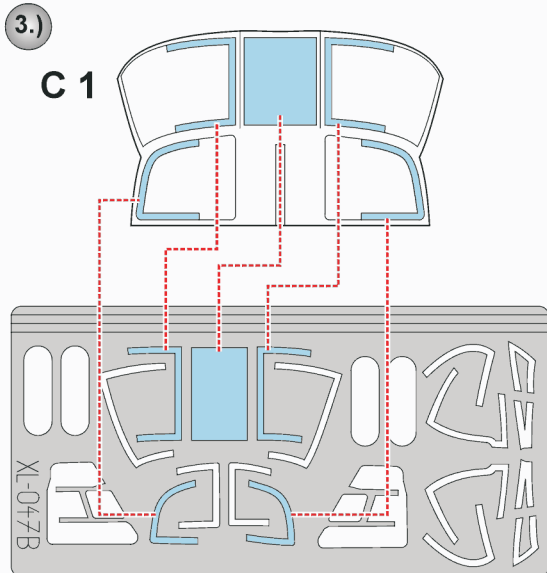

eduard
Express Mask

XL 047

UH-60L Black Hawk

The die-cut mask for accurate canopy frame painting of the
Academy 1/35 KIT

 - LIQUID MASK

■ - LIQUID MASK

REFERENCES: Sqadron/Signal Publ.:Walk Around # 5519 - UH-60 Black Hawk
Sqadron/Signal Publ.: # 1133 - H-60 Black Hawk