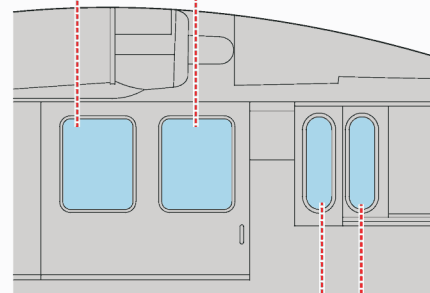

eduard
Express Mask

XL 047

UH-60L Black Hawk

The die-cut mask for accurate canopy frame painting of the
Academy 1/35 KIT

 - LIQUID MASK

■ - LIQUID MASK

REFERENCES: Sqadron/Signal Publ.:Walk Around # 5519 - UH-60 Black Hawk
Sqadron/Signal Publ.: # 1133 - H-60 Black Hawk