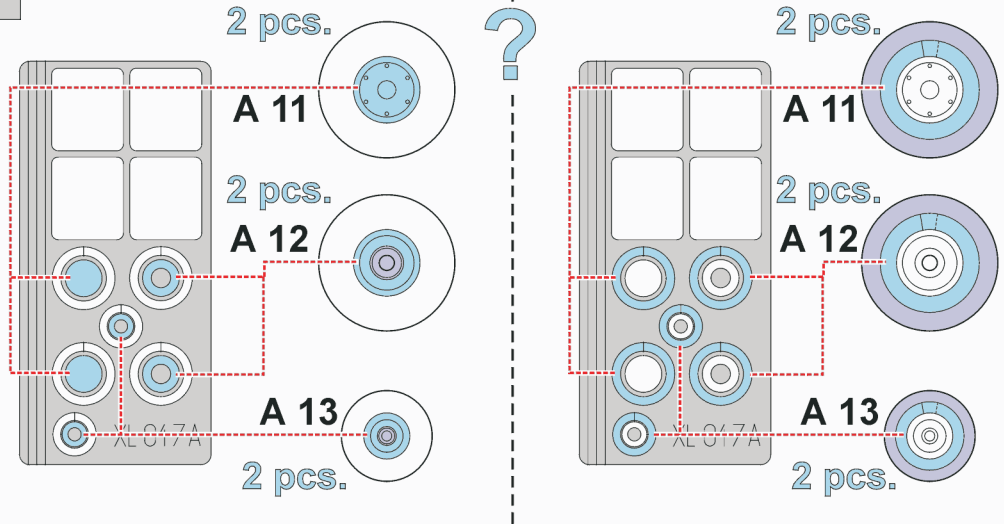

eduard
Express Mask

XL 047

UH-60L Black Hawk

The die-cut mask for accurate canopy frame painting of the
Academy 1/35 KIT

 - LIQUID MASK

■ - LIQUID MASK

REFERENCES: Sqadron/Signal Publ.:Walk Around # 5519 - UH-60 Black Hawk
Sqadron/Signal Publ.: # 1133 - H-60 Black Hawk