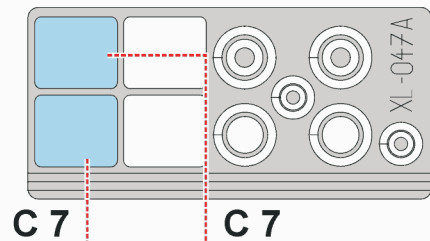

eduard
Express Mask

XL 047

UH-60L Black Hawk

The die-cut mask for accurate canopy frame painting of the
Academy 1/35 KIT

 - LIQUID MASK

■ - LIQUID MASK

REFERENCES: Sqadron/Signal Publ.:Walk Around # 5519 - UH-60 Black Hawk
Sqadron/Signal Publ.: # 1133 - H-60 Black Hawk