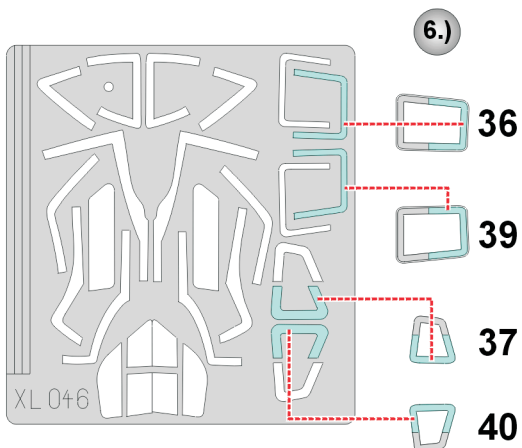

eduard
Express Mask

EC-135

The die-cut mask for accurate canopy frame painting of the
Revell 1/32 KIT

XL 046

INTERIOR COLOR

CAMOUFLAGE COLOR

LIQUID MASK ■