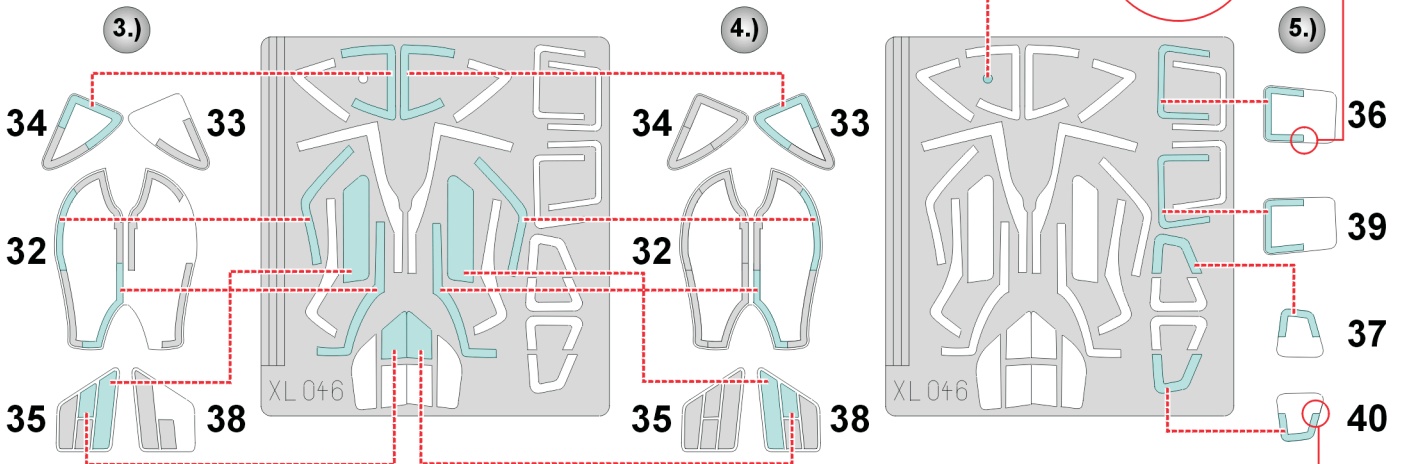

eduard
Express Mask

EC-135

The die-cut mask for accurate canopy frame painting of the
Revell 1/32 KIT

XL 046

INTERIOR COLOR

CAMOUFLAGE COLOR

LIQUID MASK ■