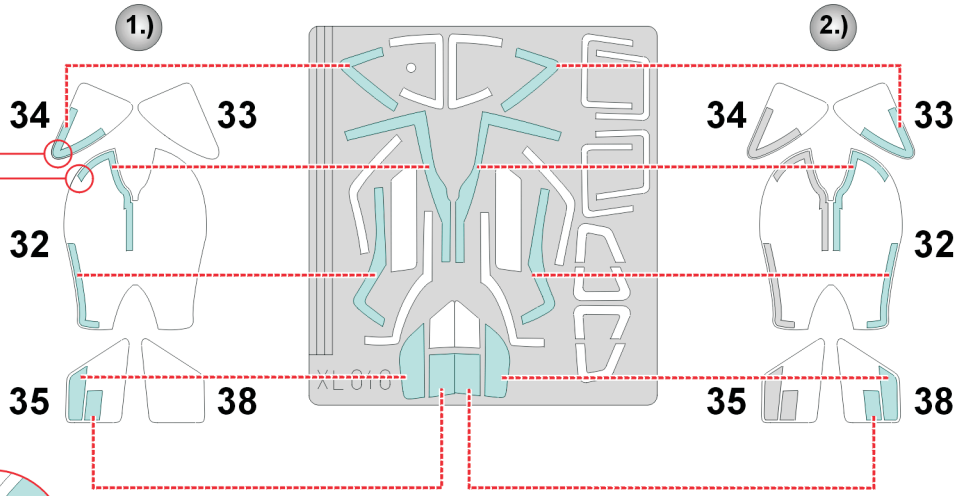

eduard
Express Mask

EC-135

The die-cut mask for accurate canopy frame painting of the
Revell 1/32 KIT

XL 046

INTERIOR COLOR

CAMOUFLAGE COLOR

LIQUID MASK ■