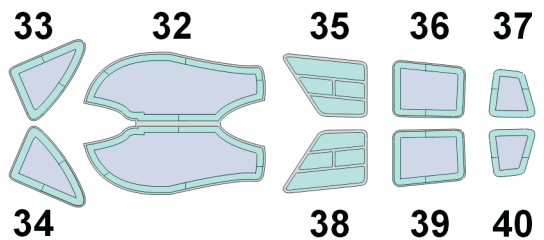

eduard
Express Mask

EC-135

The die-cut mask for accurate canopy frame painting of the
Revell 1/32 KIT

XL 046

INTERIOR COLOR

CAMOUFLAGE COLOR

LIQUID MASK ■