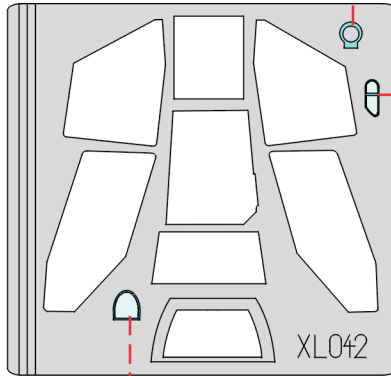

eduard
Express Mask

XL 042

AH-64D Apache

The die-cut mask for accurate canopy frame painting of the
Kangam 1/35 KIT

LIQUID MASK

F4

F9

1.)