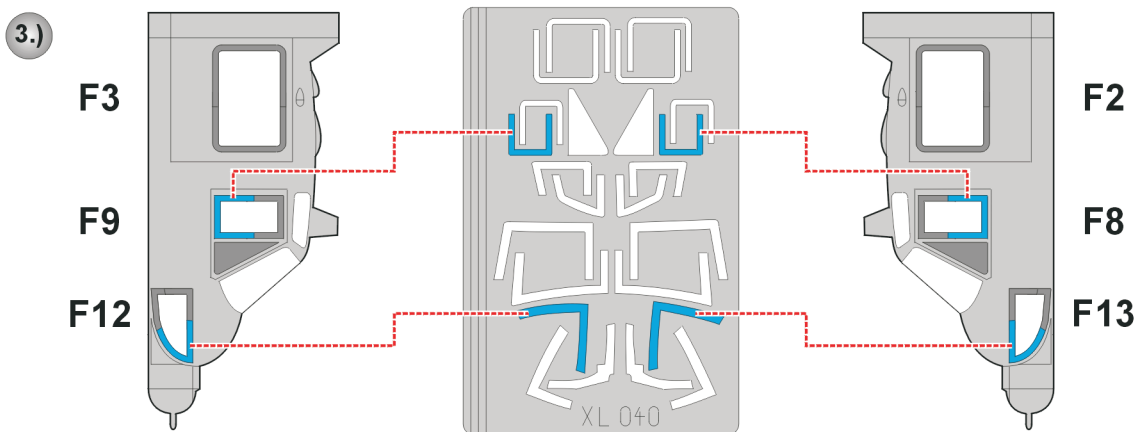

eduard
Express Mask

UH-1C Huey

The die-cut mask for accurate canopy frame painting of the
Academy / MRC 1/32 KIT

XL 040