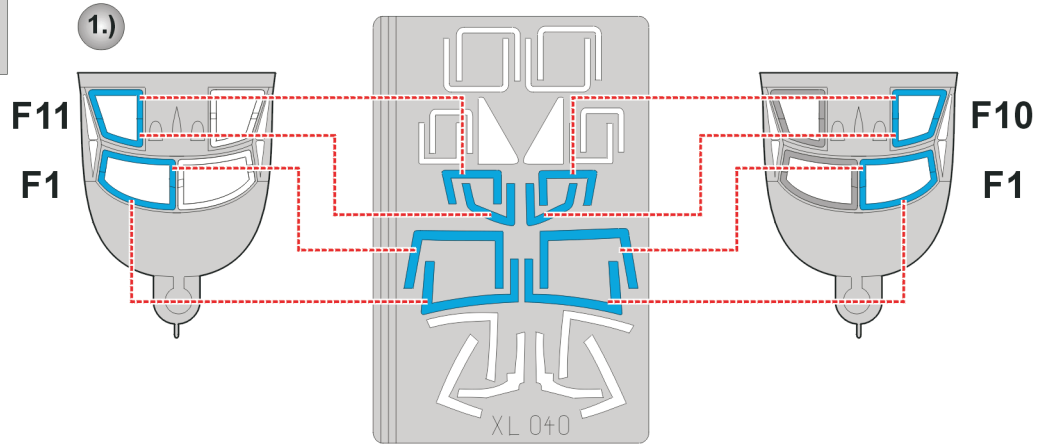

# UH-1C Huey

The die-cut mask for accurate canopy frame painting of the  
*Academy / MRC 1/32 KIT*

## XL 040

- 4.) **INTERIOR COLOR**
- 5.) **CAMOUFLAGE COLOR**

**LIQUID MASK** ■