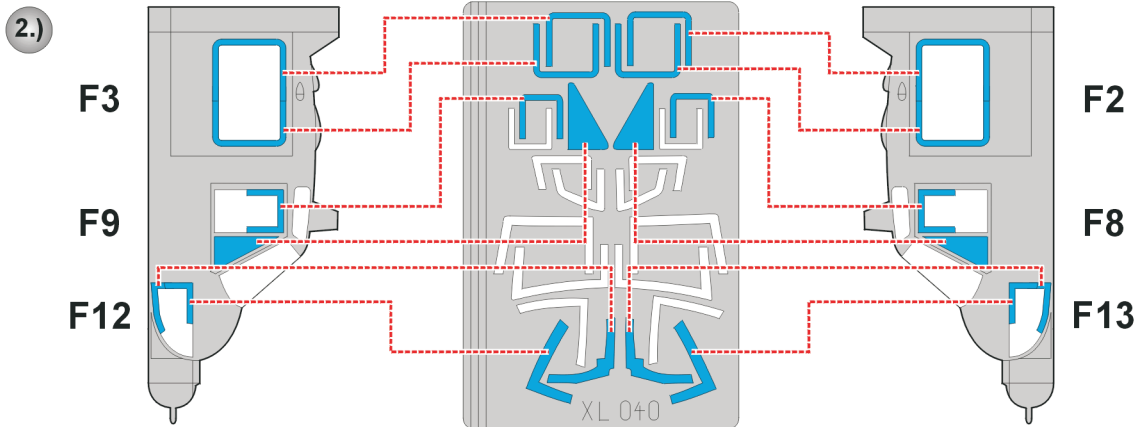

# UH-1C Huey

The die-cut mask for accurate canopy frame painting of the  
*Academy / MRC 1/32 KIT*

## XL 040

- 4.) **INTERIOR COLOR**
- 5.) **CAMOUFLAGE COLOR**

**LIQUID MASK** ■