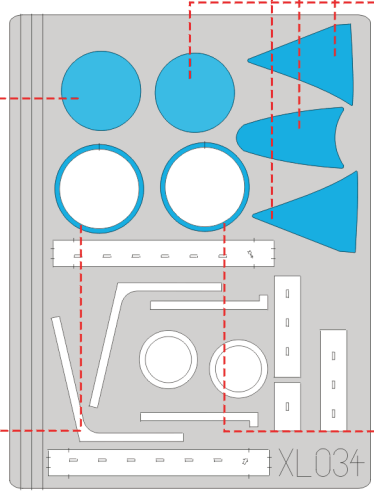

eduard
Express Mask

XL 034

Hunter FGA.9/Mk58

The die-cut mask for accurate canopy frame painting of the
Revell 1/32 KIT

REFERENCES:

SQUADRON/SIGNAL PUBLICATIONS
AIRCRAFT #121
HAWKER HUNTER IN ACTION

REPLIC #75/1997
REPLIC #85/1998
MODEL FAN #8/1998

LIQUID MASK

56

57

1.)

90

2.)

91

3.)