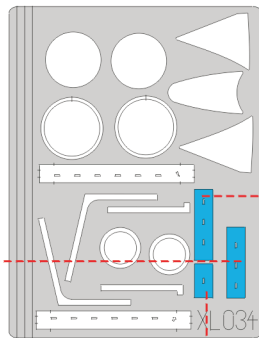

5.)

6.)

7.)

8.)

9.)

YELLOW COLOR

91

90

91

90

91

91

90