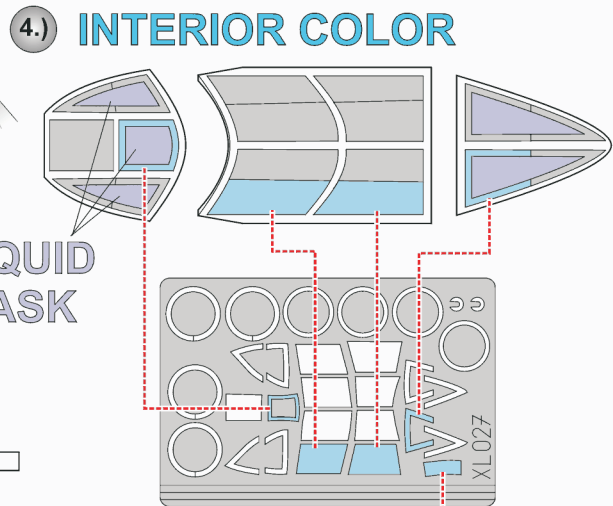

**eduard**  
**Express Mask**

**XL 027**

# Ki-84 Hayate

The die-cut mask for accurate canopy frame painting of the  
*Doyusha 1/32 KIT*

**REFERENCES:** Aero Detail 24 - Nakajima Ki-84 "Frank" Hayate