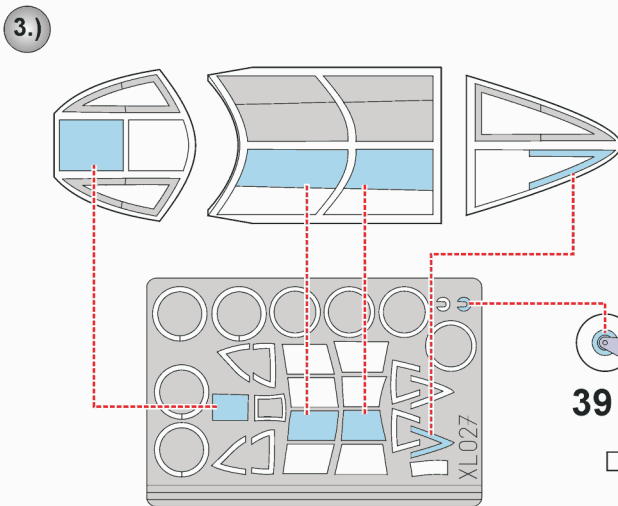

**eduard**  
**Express Mask**

**XL 027**

# Ki-84 Hayate

The die-cut mask for accurate canopy frame painting of the  
*Doyusha 1/32 KIT*

**REFERENCES:** Aero Detail 24 - Nakajima Ki-84 "Frank" Hayate