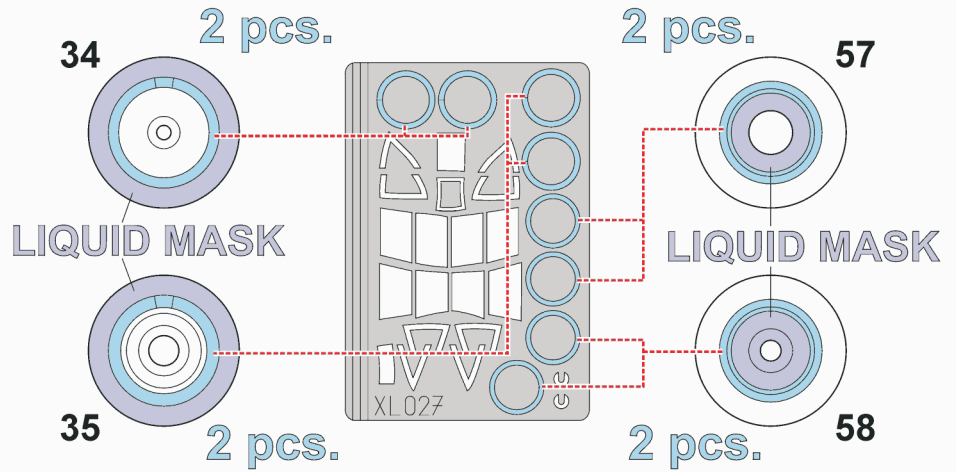

**eduard**  
**Express Mask**

**XL 027**

# Ki-84 Hayate

The die-cut mask for accurate canopy frame painting of the  
*Doyusha 1/32 KIT*

**REFERENCES:** Aero Detail 24 - Nakajima Ki-84 "Frank" Hayate