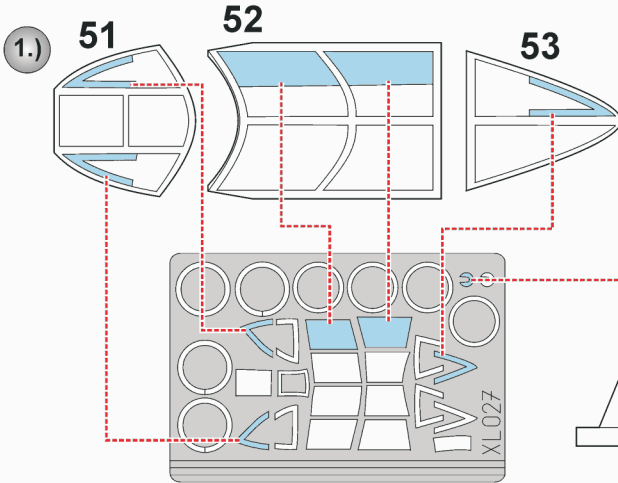

**eduard**  
**Express Mask**

**XL 027**

# Ki-84 Hayate

The die-cut mask for accurate canopy frame painting of the  
*Doyusha 1/32 KIT*

**REFERENCES:** Aero Detail 24 - Nakajima Ki-84 "Frank" Hayate