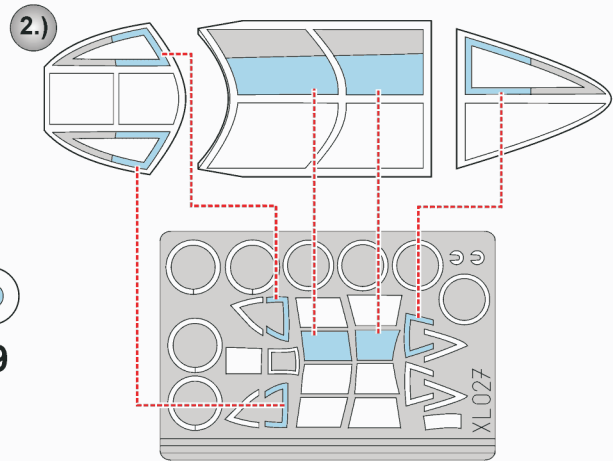

**eduard**  
**Express Mask**

**XL 027**

# Ki-84 Hayate

The die-cut mask for accurate canopy frame painting of the  
*Doyusha 1/32 KIT*

**REFERENCES:** Aero Detail 24 - Nakajima Ki-84 "Frank" Hayate