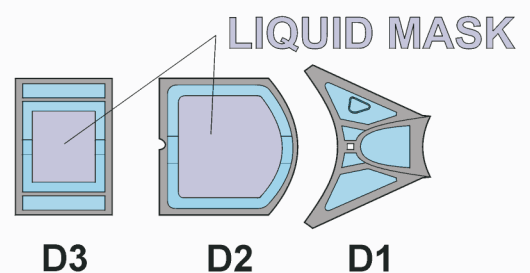

# Spitfire

The die-cut mask for accurate canopy frame painting of the  
*Hasegawa 1/32 KIT*

## XL 019

**4.) REMOVE MASK**

**8.) INTERIOR COLOR**

**9.) CAMOUFLAGE COLOR**

**REFERENCES:** Replic #67