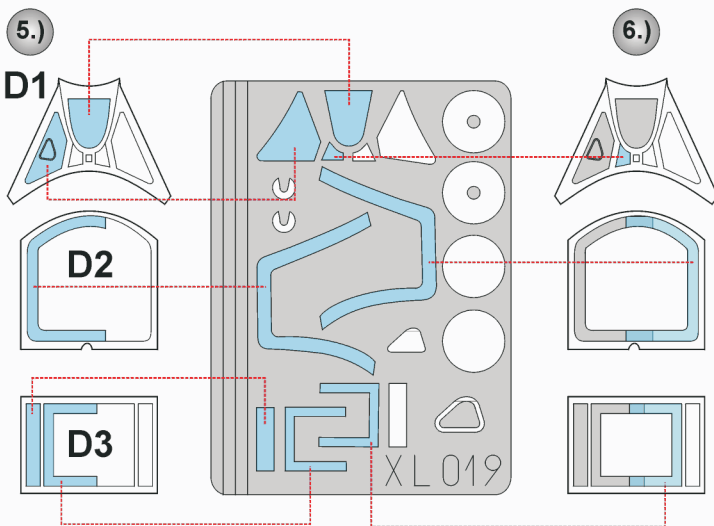

# Spitfire

The die-cut mask for accurate canopy frame painting of the  
*Hasegawa 1/32 KIT*

## XL 019

**4.) REMOVE MASK**

**8.) INTERIOR COLOR**

**9.) CAMOUFLAGE COLOR**

**REFERENCES:** Replic #67