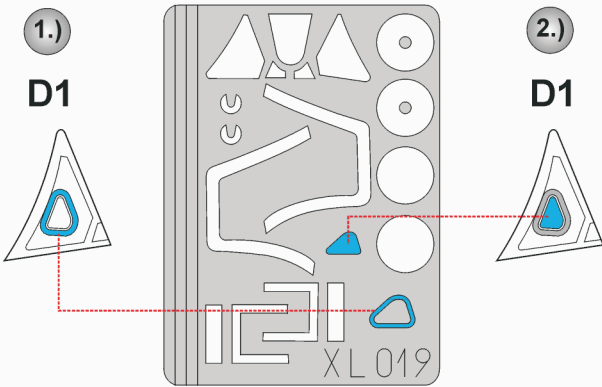

# Spitfire

The die-cut mask for accurate canopy frame painting of the  
*Hasegawa 1/32 KIT*

## XL 019

**4.) REMOVE MASK**

**8.) INTERIOR COLOR**

**9.) CAMOUFLAGE COLOR**

**REFERENCES:** Replic #67