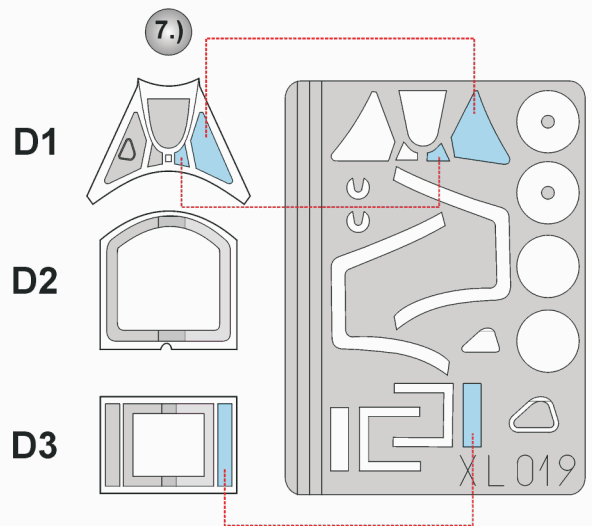

# Spitfire

The die-cut mask for accurate canopy frame painting of the  
*Hasegawa 1/32 KIT*

## XL 019

**4.) REMOVE MASK**

**8.) INTERIOR COLOR**

**9.) CAMOUFLAGE COLOR**

**REFERENCES:** Replic #67