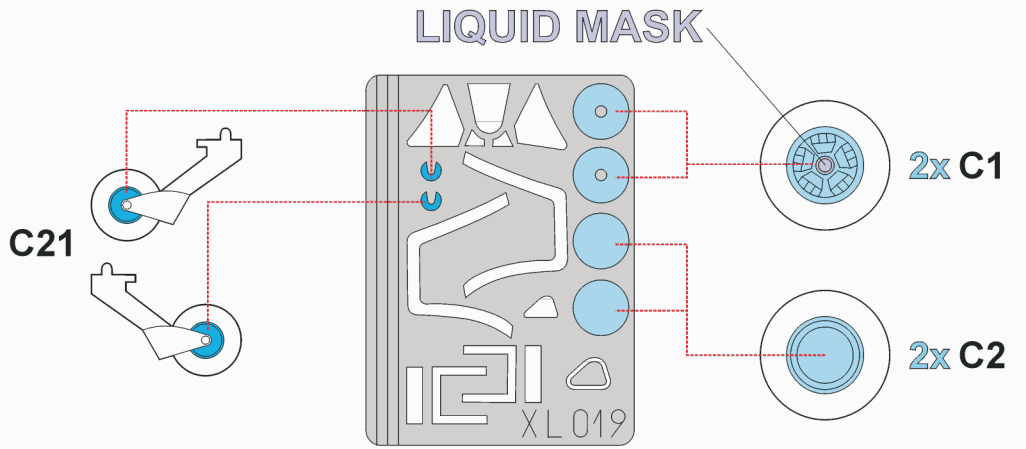

**eduard**  
**Express Mask**

# Spitfire

The die-cut mask for accurate canopy frame painting of the  
*Hasegawa 1/32 KIT*

## XL 019

**4.) REMOVE MASK**

**8.) INTERIOR COLOR**

**9.) CAMOUFLAGE COLOR**

**REFERENCES:** Replic #67