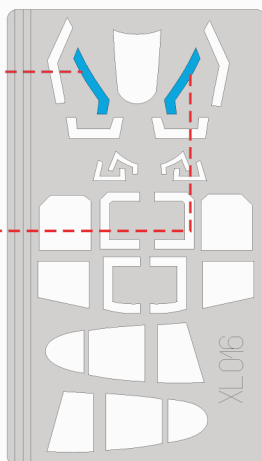

eduard
Express Mask

XL 016

P-40E Warhawk

The die-cut mask for accurate canopy frame painting of the
Revell 1/32 KIT

1.)

REFERENCES:

Walk Around # 8 - P- 40 Warhawk
Squadron / Signal Publications
A Detail & Scale # 61

2.)

3.)

4.)

LIQUID MASK