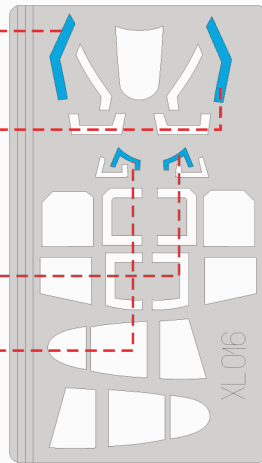

# P-40E Warhawk

The die-cut mask for accurate canopy frame painting of the  
*Revell 1/32 KIT*

1.)

**REFERENCES:**

Walk Around # 8 - P- 40 Warhawk  
Squadron / Signal Publications  
A Detail & Scale # 61

2.)