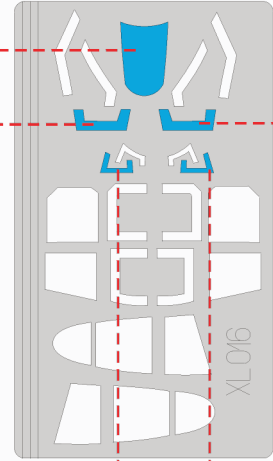

**eduard**  
**Express Mask**

**XL 016**

# P-40E Warhawk

The die-cut mask for accurate canopy frame painting of the  
*Revell 1/32 KIT*

1.)

**REFERENCES:**

Walk Around # 8 - P- 40 Warhawk  
Squadron / Signal Publications  
A Detail & Scale # 61

2.)