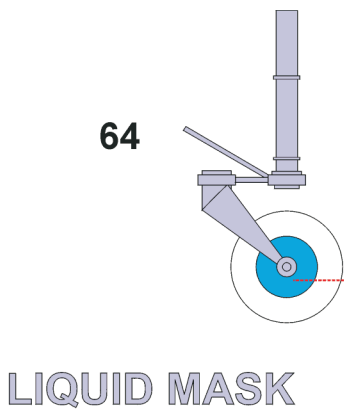

eduard
Express Mask

XL 009

Fw-190

The die-cut mask for accurate canopy frame painting of the
Hasegawa 1/32 KIT

References:

Aero Detail Nr.6 Focke-Wulf Fw 190 A/F

WINDSHIELD

CANOPY