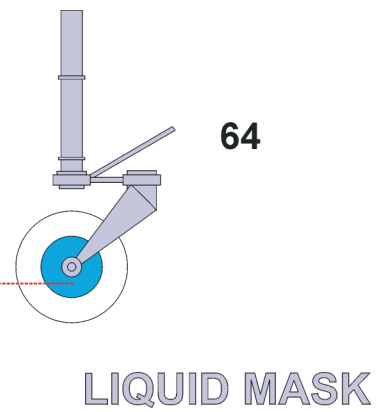

eduard
Express Mask

XL 009

Fw-190

The die-cut mask for accurate canopy frame painting of the
Hasegawa 1/32 KIT

References:

Aero Detail Nr.6 Focke-Wulf Fw 190 A/F

WINDSHIELD

CANOPY

LIQUID MASK