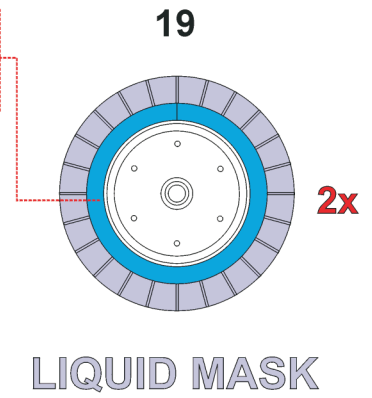

eduard
Express Mask

XL 009

Fw-190

The die-cut mask for accurate canopy frame painting of the
Hasegawa 1/32 KIT

References:

Aero Detail Nr.6 Focke-Wulf Fw 190 A/F

WINDSHIELD

CANOPY

LIQUID MASK