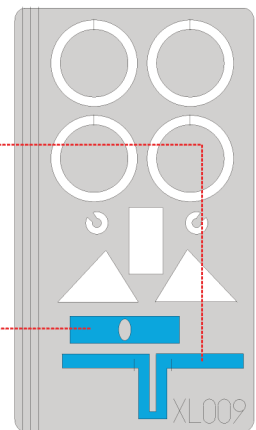

eduard
Express Mask

XL 009

Fw-190

The die-cut mask for accurate canopy frame painting of the
Hasegawa 1/32 KIT

References:

Aero Detail Nr.6 Focke-Wulf Fw 190 A/F

WINDSHIELD

CANOPY