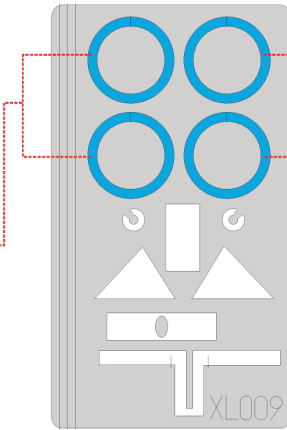

eduard
Express Mask

XL 009

Fw-190

The die-cut mask for accurate canopy frame painting of the
Hasegawa 1/32 KIT

References:

Aero Detail Nr.6 Focke-Wulf Fw 190 A/F

WINDSHIELD

CANOPY

LIQUID MASK