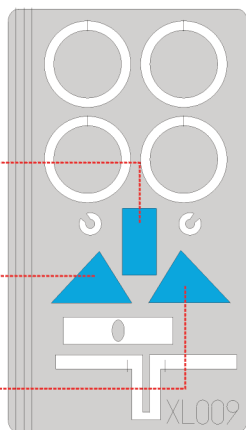

eduard
Express Mask

XL 009

Fw-190

The die-cut mask for accurate canopy frame painting of the
Hasegawa 1/32 KIT

References:

Aero Detail Nr.6 Focke-Wulf Fw 190 A/F

WINDSHIELD

CANOPY