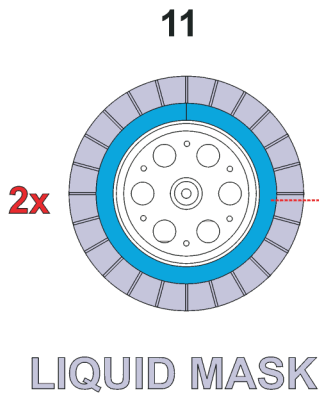

eduard
Express Mask

XL 009

Fw-190

The die-cut mask for accurate canopy frame painting of the
Hasegawa 1/32 KIT

References:

Aero Detail Nr.6 Focke-Wulf Fw 190 A/F

WINDSHIELD

CANOPY