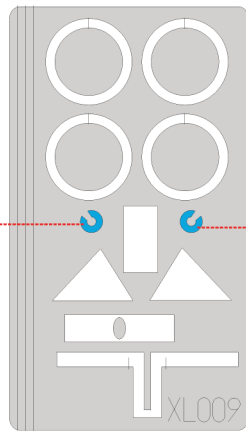

eduard
Express Mask

XL 009

Fw-190

The die-cut mask for accurate canopy frame painting of the
Hasegawa 1/32 KIT

References:

Aero Detail Nr.6 Focke-Wulf Fw 190 A/F

WINDSHIELD

CANOPY