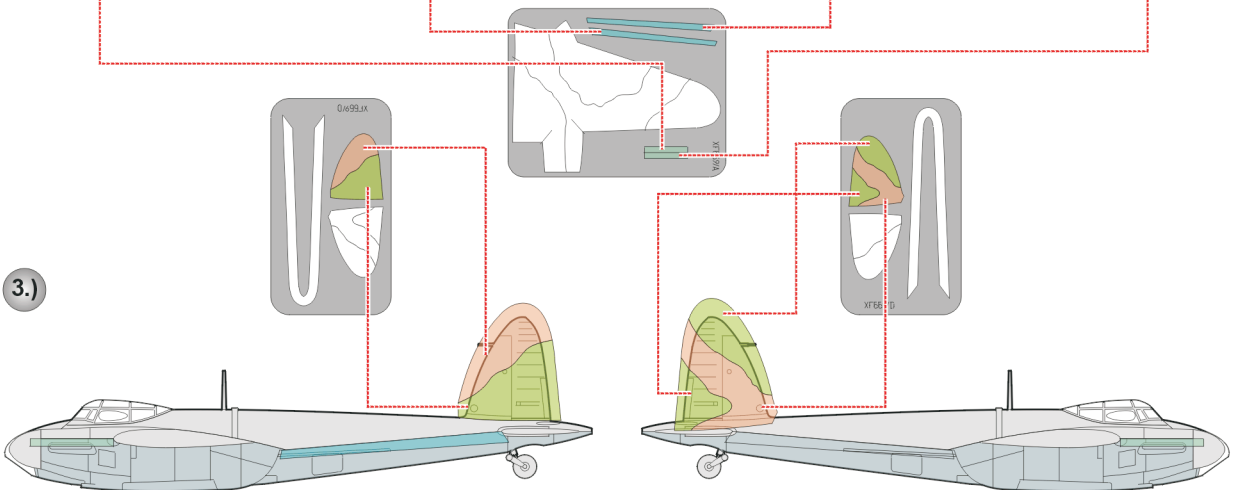

# DH-98 Mosquito 3 Color Camo. scheme

The die-cut mask for accurate camo. scheme painting of the

1/48 KIT

1.)

2.)

OCEAN GREY

OCEAN GREY

3.)

### 4.) GREEN - GRAY SCHEME A

**ATTACH EXHAUST COVERS AFTER PAINTING !!**