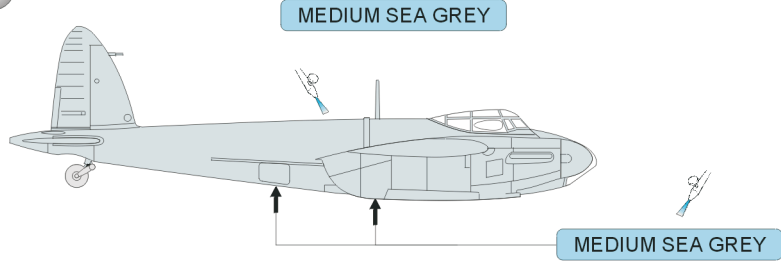

# DH-98 Mosquito 3 Color Camo. scheme

The die-cut mask for accurate camo. scheme painting of the

1/48 KIT

1.)

2.)

OCEAN GREY

OCEAN GREY

3.)