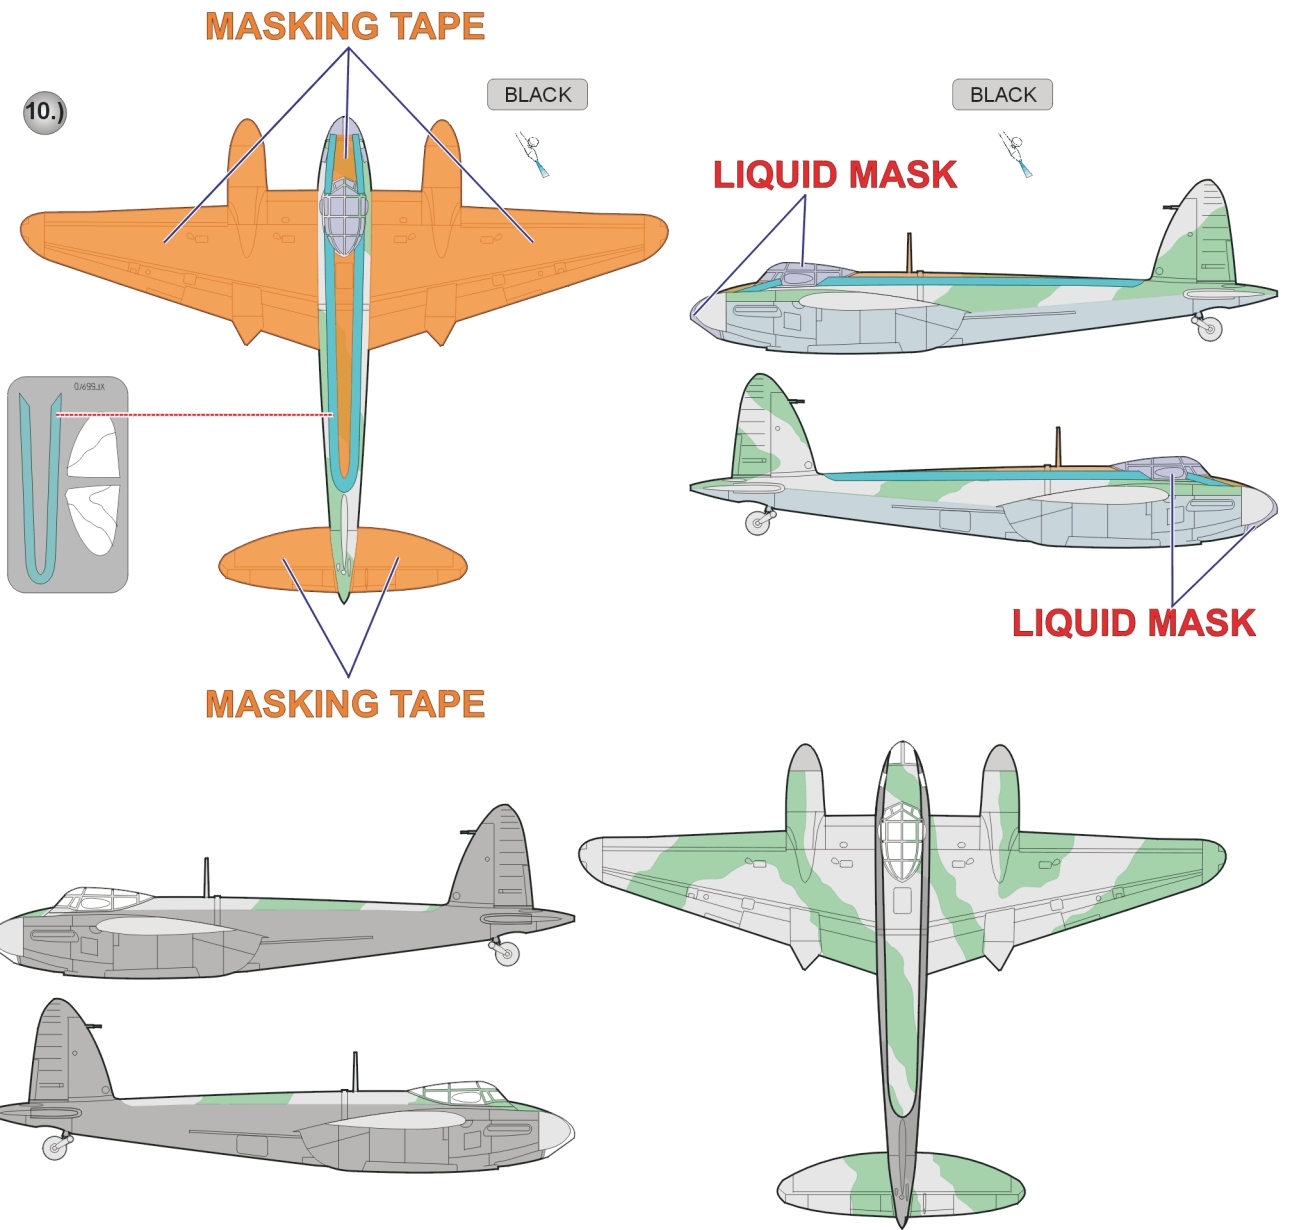

NIGHT BOMBER SCHEME

9.)

10.)

REFERENCES: SQUADRON SIGNAL PUBLICATION 5515, WALK AROUND MOSQUITO
SAM PUBLICATION ,MODELLERS DATAFILE 1, THE DE HAVILLAND MOSQUITO