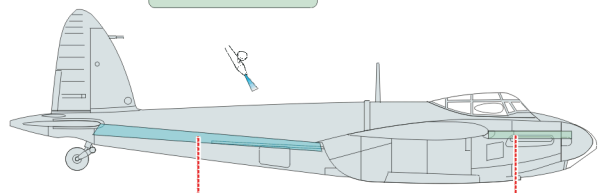

# DH-98 Mosquito 3 Color Camo. scheme

The die-cut mask for accurate camo. scheme painting of the

1/48 KIT

1.)

2.)

OCEAN GREY

OCEAN GREY

3.)

### 4.) GREEN - GRAY SCHEME A

**ATTACH EXHAUST COVERS AFTER PAINTING !!**