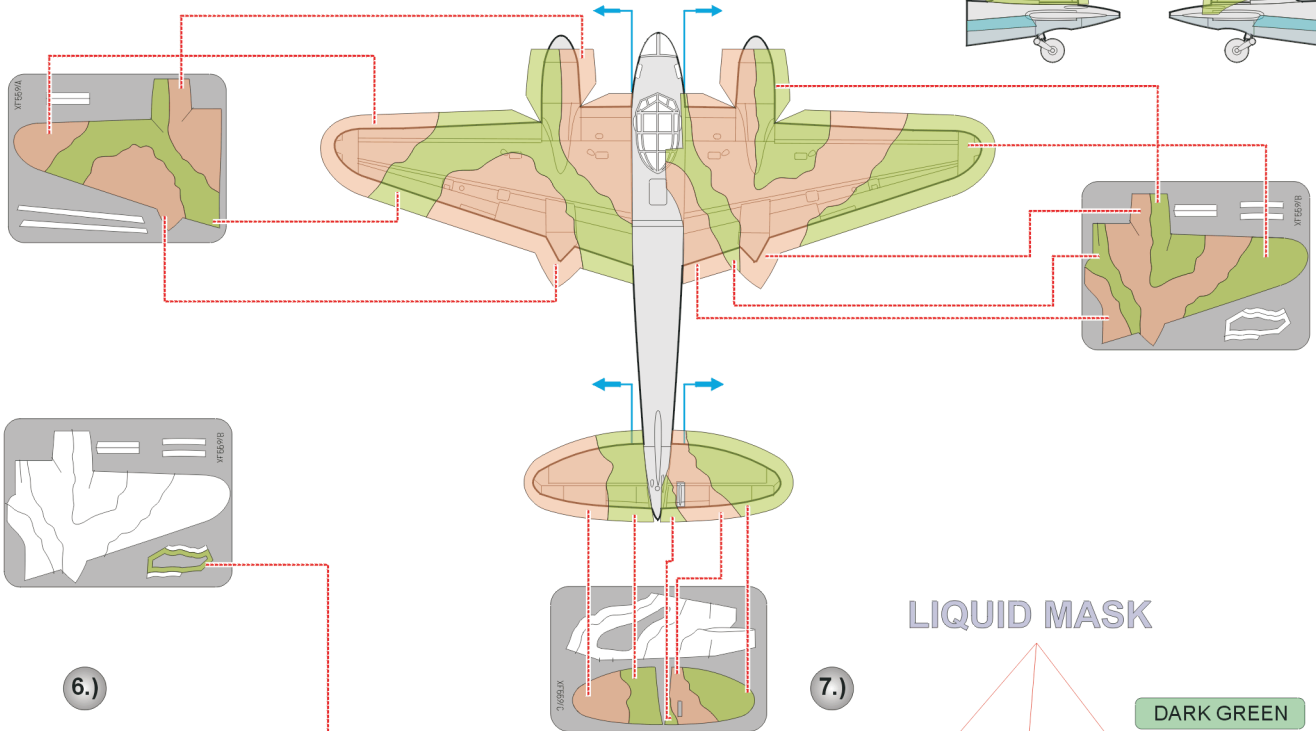

# DH-98 Mosquito 3 Color Camo. scheme

The die-cut mask for accurate camo. scheme painting of the

1/48 KIT

1.)

2.)

OCEAN GREY

OCEAN GREY

3.)

### 4.) GREEN - GRAY SCHEME A

**ATTACH EXHAUST COVERS AFTER PAINTING !!**

### 4.) GRAY - GREEN SCHEME B

**ATTACH EXHAUST COVERS AFTER PAINTING !!**