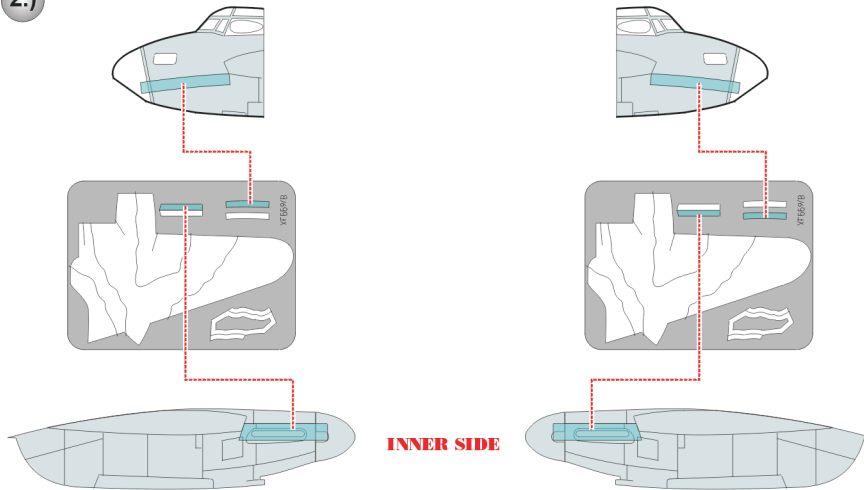

# DH-98 Mosquito 3 Color Camo. scheme

The die-cut mask for accurate camo. scheme painting of the

1/48 KIT

1.)

2.)

OCEAN GREY

OCEAN GREY

3.)

### 4.) GREEN - GRAY SCHEME A

**ATTACH EXHAUST COVERS AFTER PAINTING !!**