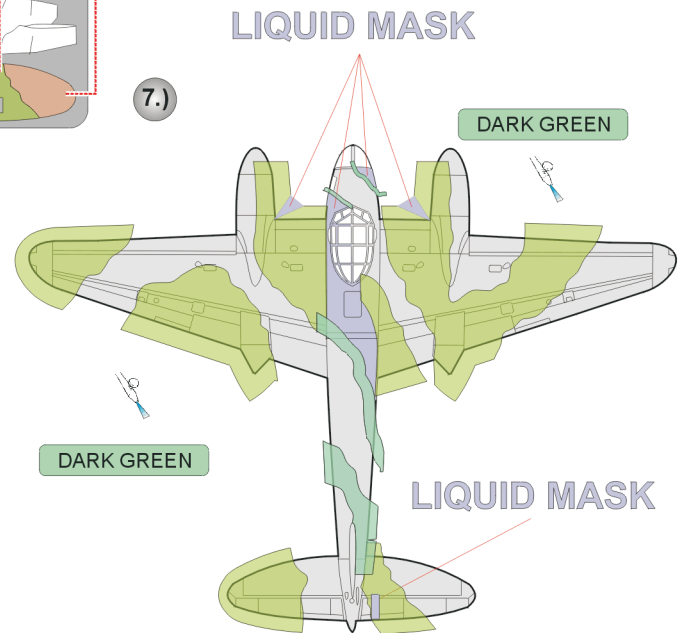

4.) GRAY - GREEN SCHEME B

ATTACH EXHAUST COVERS AFTER PAINTING !!