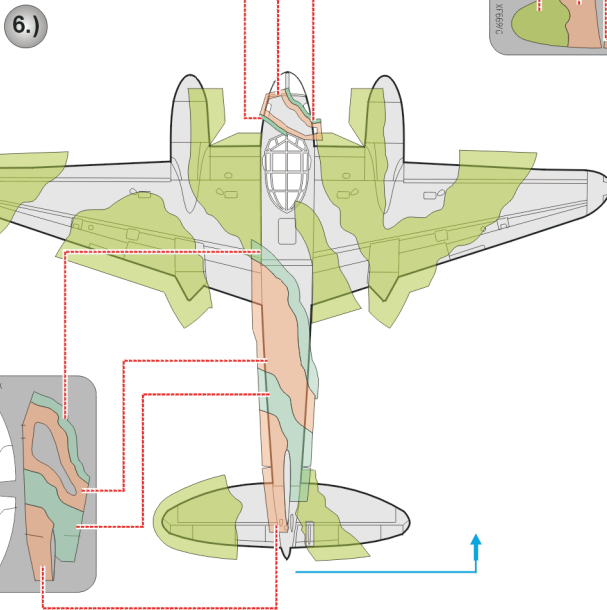

4.) GRAY - GREEN SCHEME B

ATTACH EXHAUST COVERS AFTER PAINTING !!