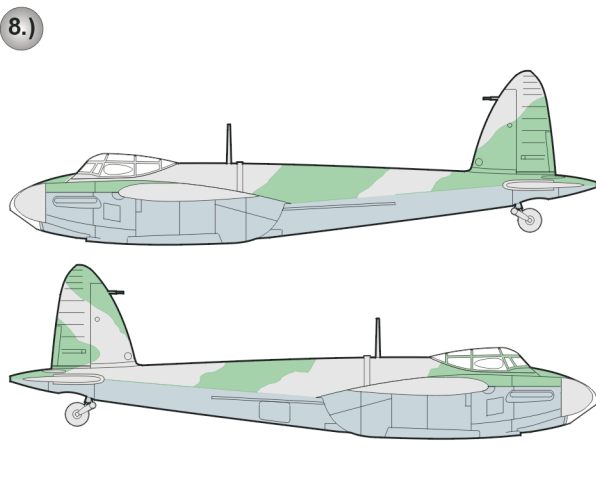

4.) GRAY - GREEN SCHEME B

ATTACH EXHAUST COVERS AFTER PAINTING !!