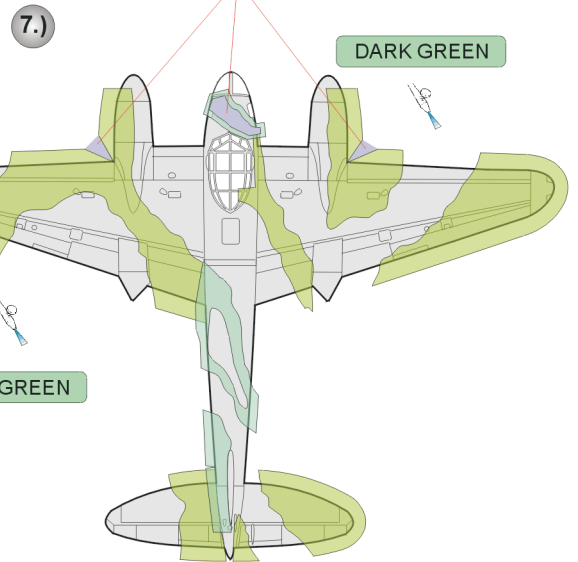

# DH-98 Mosquito 3 Color Camo. scheme

The die-cut mask for accurate camo. scheme painting of the

1/48 KIT

1.)

2.)

OCEAN GREY

OCEAN GREY

3.)

### 4.) GREEN - GRAY SCHEME A

**ATTACH EXHAUST COVERS AFTER PAINTING !!**