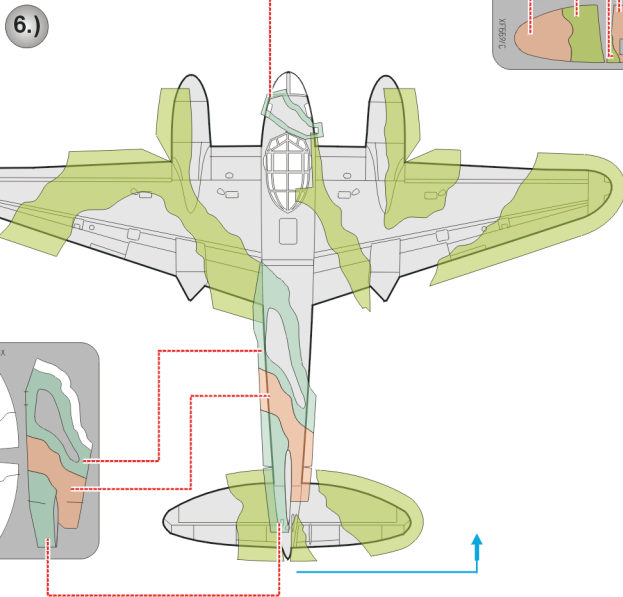

# DH-98 Mosquito 3 Color Camo. scheme

The die-cut mask for accurate camo. scheme painting of the

1/48 KIT

1.)

2.)

OCEAN GREY

OCEAN GREY

3.)

### 4.) GREEN - GRAY SCHEME A

**ATTACH EXHAUST COVERS AFTER PAINTING !!**