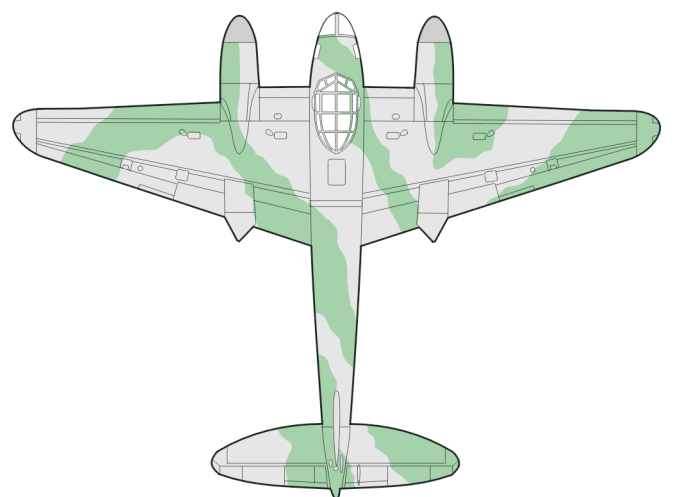

4.) GRAY - GREEN SCHEME B

ATTACH EXHAUST COVERS AFTER PAINTING !!