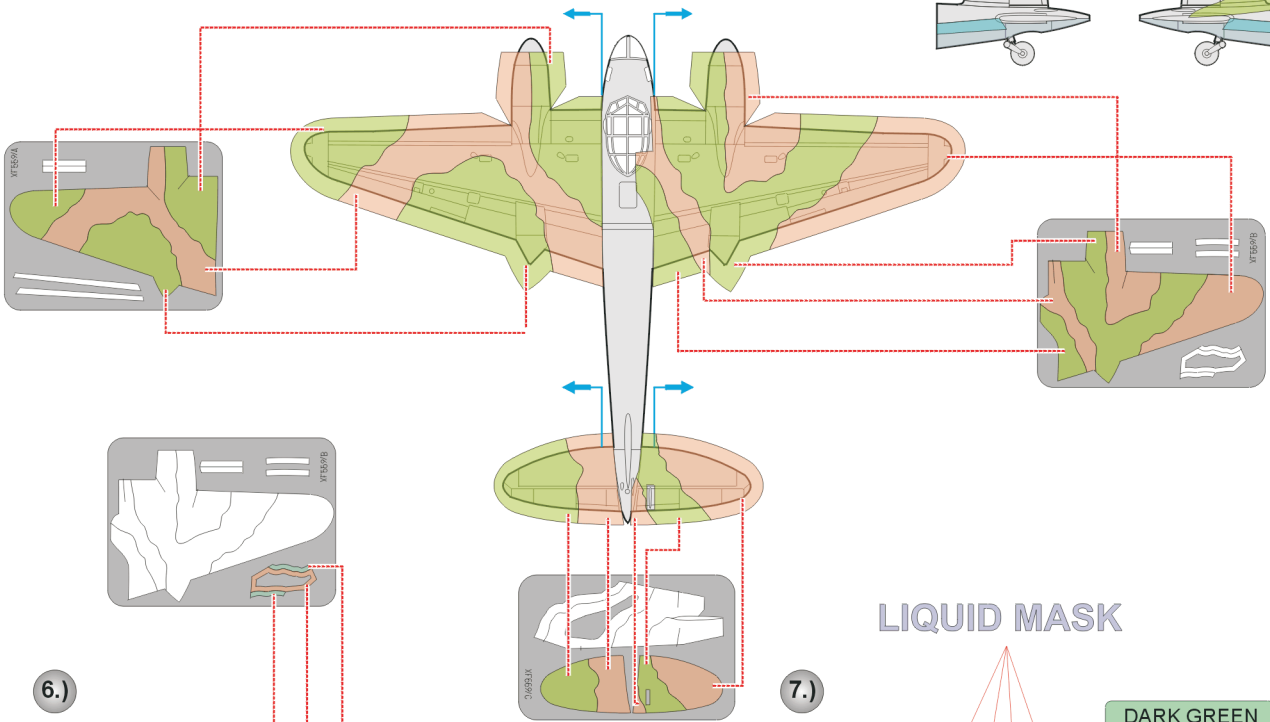

# DH-98 Mosquito 3 Color Camo. scheme

The die-cut mask for accurate camo. scheme painting of the

1/48 KIT

1.)

2.)

OCEAN GREY

OCEAN GREY

3.)

### 4.) GREEN - GRAY SCHEME A

**ATTACH EXHAUST COVERS AFTER PAINTING !!**

### 4.) GRAY - GREEN SCHEME B

**ATTACH EXHAUST COVERS AFTER PAINTING !!**