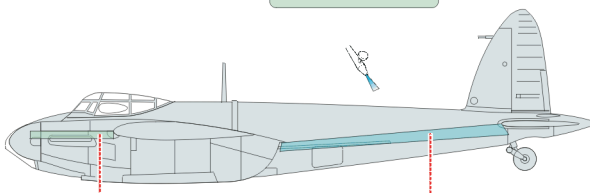

# DH-98 Mosquito 3 Color Camo. scheme

The die-cut mask for accurate camo. scheme painting of the

1/48 KIT

1.)

2.)

OCEAN GREY

OCEAN GREY

3.)

### 4.) GREEN - GRAY SCHEME A

**ATTACH EXHAUST COVERS AFTER PAINTING !!**