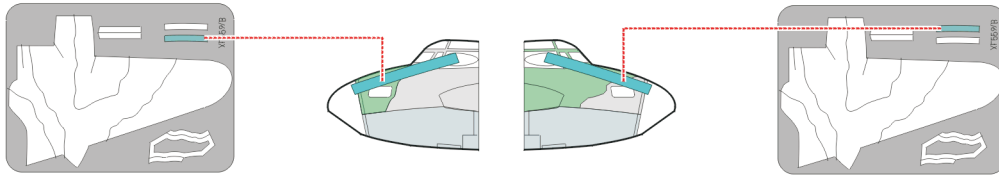

NIGHT BOMBER SCHEME

9.)