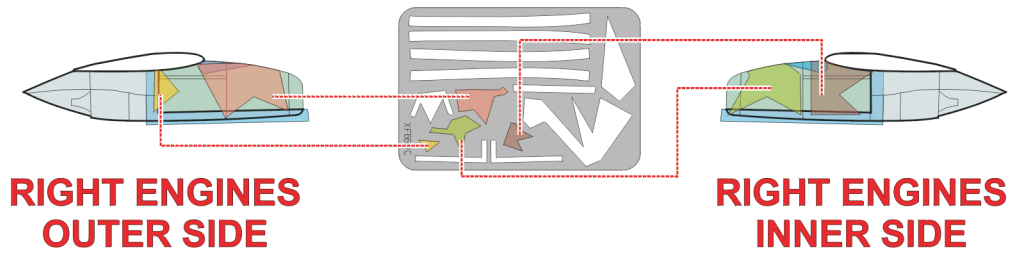

LIQUID MASK

5.)

6.)

7.)

8.)