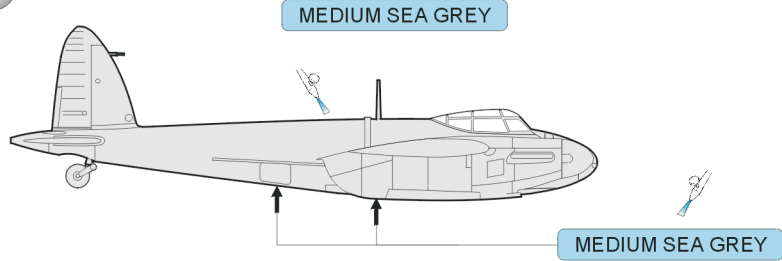

# DH-98 Mosquito 2 Color Camo. scheme

The die-cut mask for accurate camo. scheme painting of the

*1/48 KIT*

1.)

2.)