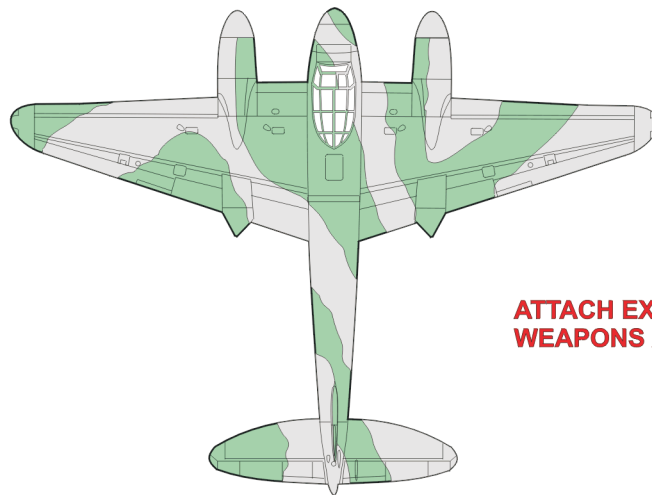

# DH-98 Mosquito 2 Color Camo. scheme

The die-cut mask for accurate camo. scheme painting of the

*1/48 KIT*

1.)

2.)

# GREEN - GRAY SCHEME A

3.)

4.)

5.)

6.)

**ATTACH EXHAUST COVERS AND NOSE WEAPONS AFTER PAINTING !!**

## GRAY - GREEN SCHEME B

**REFERENCES:** SQUADRON SIGNAL PUBLICATION 5515, WALK AROUND MOSQUITO  
SAM PUBLICATION ,MODELLERS DATAFILE 1, THE DE HAVILLAND MOSQUITO