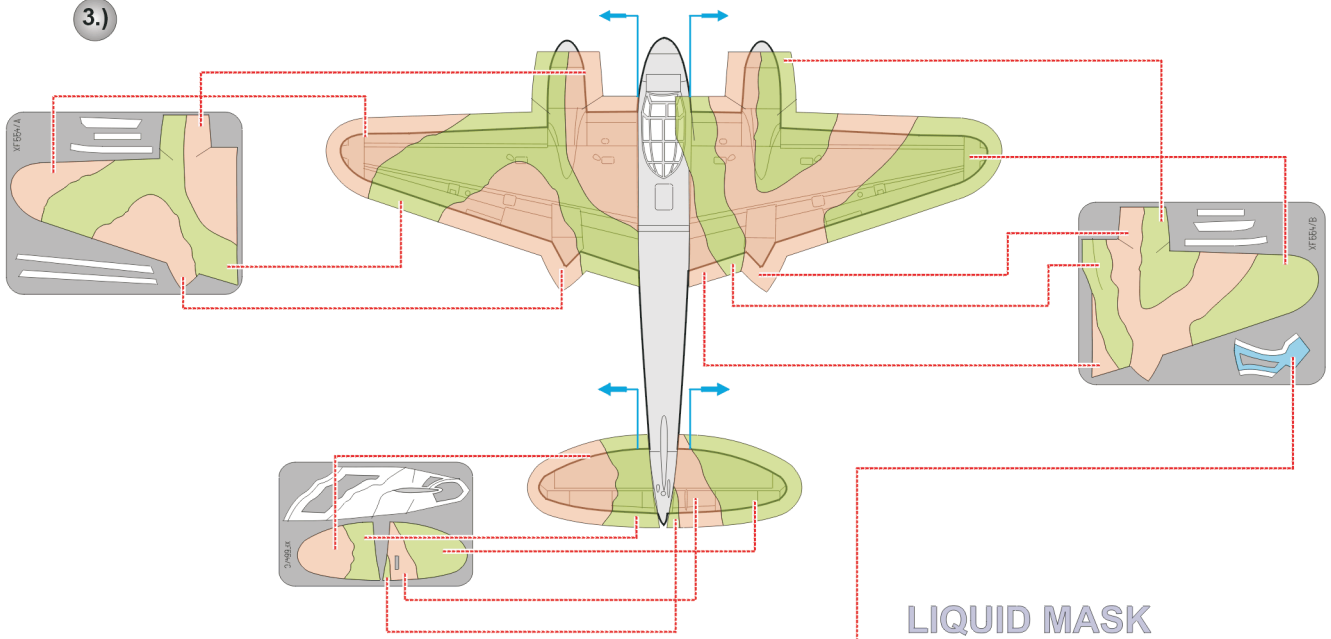

# DH-98 Mosquito 2 Color Camo. scheme

The die-cut mask for accurate camo. scheme painting of the

*1/48 KIT*

1.)

2.)

# GREEN - GRAY SCHEME A

3.)

4.)

5.)

6.)

**ATTACH EXHAUST COVERS AND NOSE WEAPONS AFTER PAINTING !!**