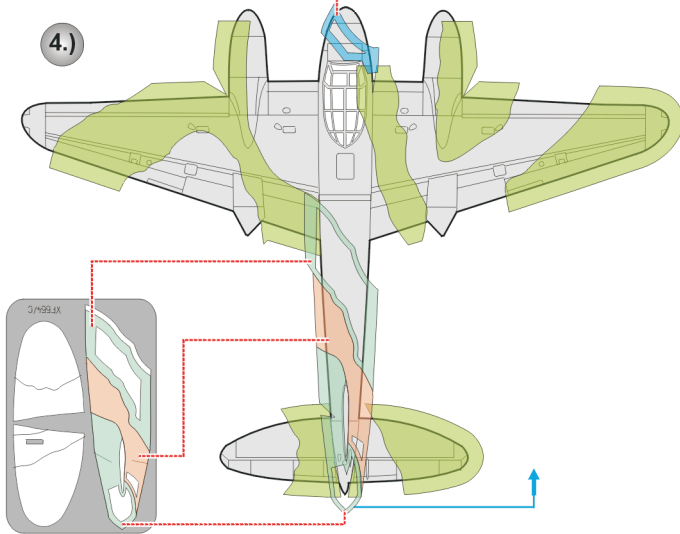

# DH-98 Mosquito 2 Color Camo. scheme

The die-cut mask for accurate camo. scheme painting of the

*1/48 KIT*

1.)

2.)

# GREEN - GRAY SCHEME A

3.)

4.)

5.)

6.)

**ATTACH EXHAUST COVERS AND NOSE WEAPONS AFTER PAINTING !!**