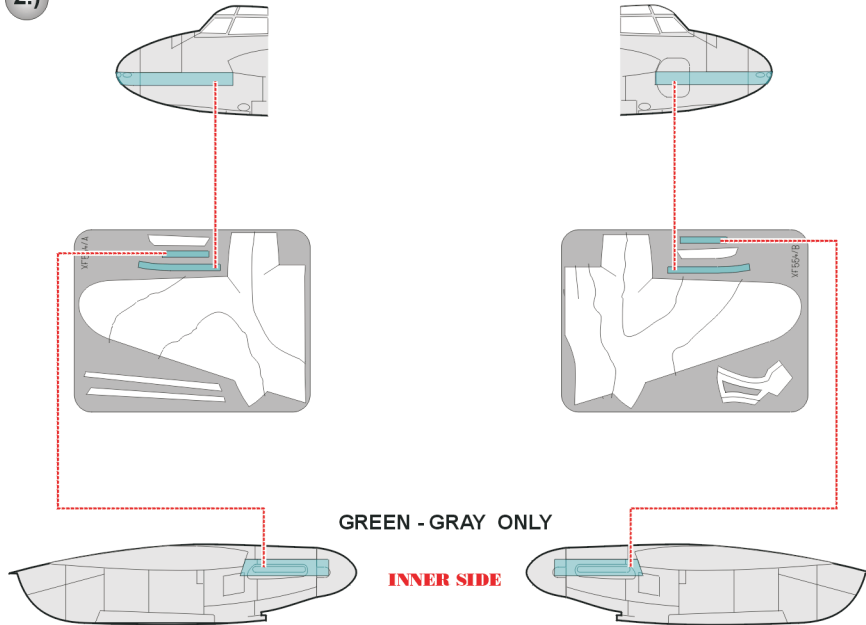

# DH-98 Mosquito 2 Color Camo. scheme

The die-cut mask for accurate camo. scheme painting of the

*1/48 KIT*

1.)

2.)

# GREEN - GRAY SCHEME A

3.)

4.)

5.)

6.)

**ATTACH EXHAUST COVERS AND NOSE WEAPONS AFTER PAINTING !!**