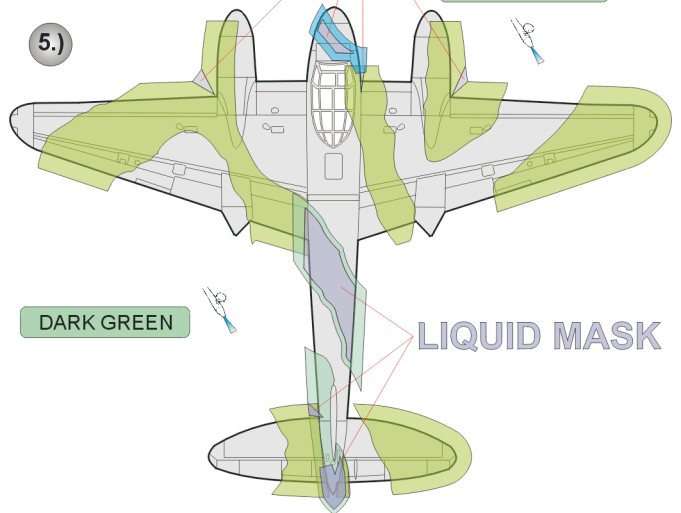

# DH-98 Mosquito 2 Color Camo. scheme

The die-cut mask for accurate camo. scheme painting of the

*1/48 KIT*

1.)

2.)

# GREEN - GRAY SCHEME A

3.)

4.)

5.)

6.)

**ATTACH EXHAUST COVERS AND NOSE WEAPONS AFTER PAINTING !!**