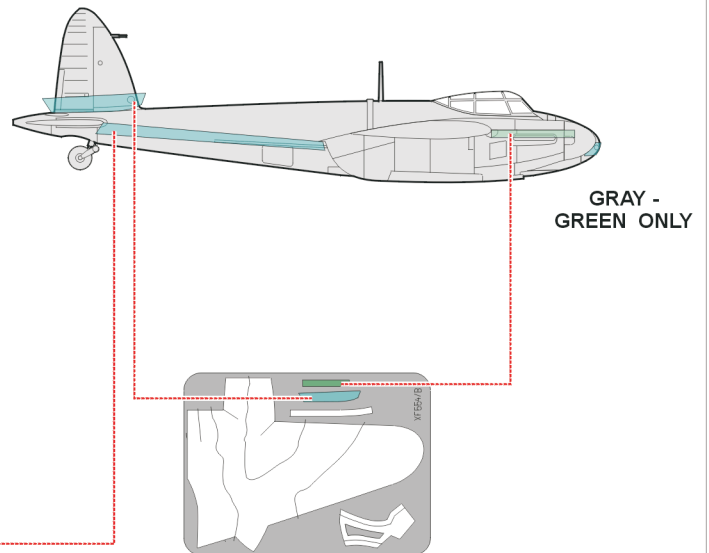

# DH-98 Mosquito 2 Color Camo. scheme

The die-cut mask for accurate camo. scheme painting of the

*1/48 KIT*

1.)

2.)

# GREEN - GRAY SCHEME A

3.)

4.)

5.)

6.)

**ATTACH EXHAUST COVERS AND NOSE WEAPONS AFTER PAINTING !!**