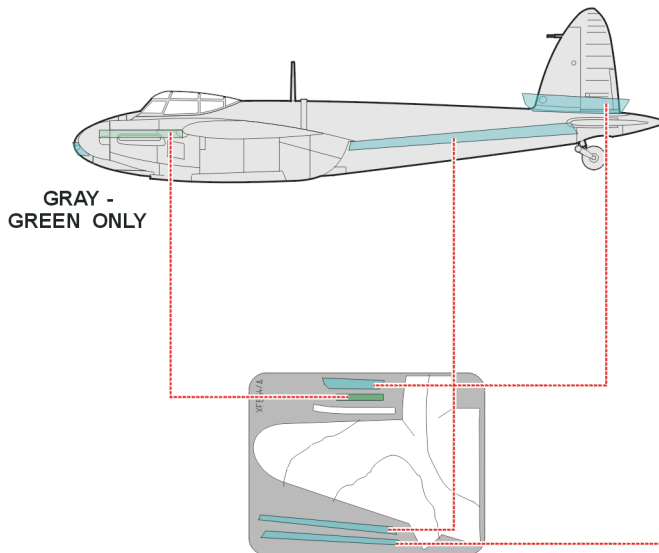

# DH-98 Mosquito 2 Color Camo. scheme

The die-cut mask for accurate camo. scheme painting of the

*1/48 KIT*

1.)

2.)