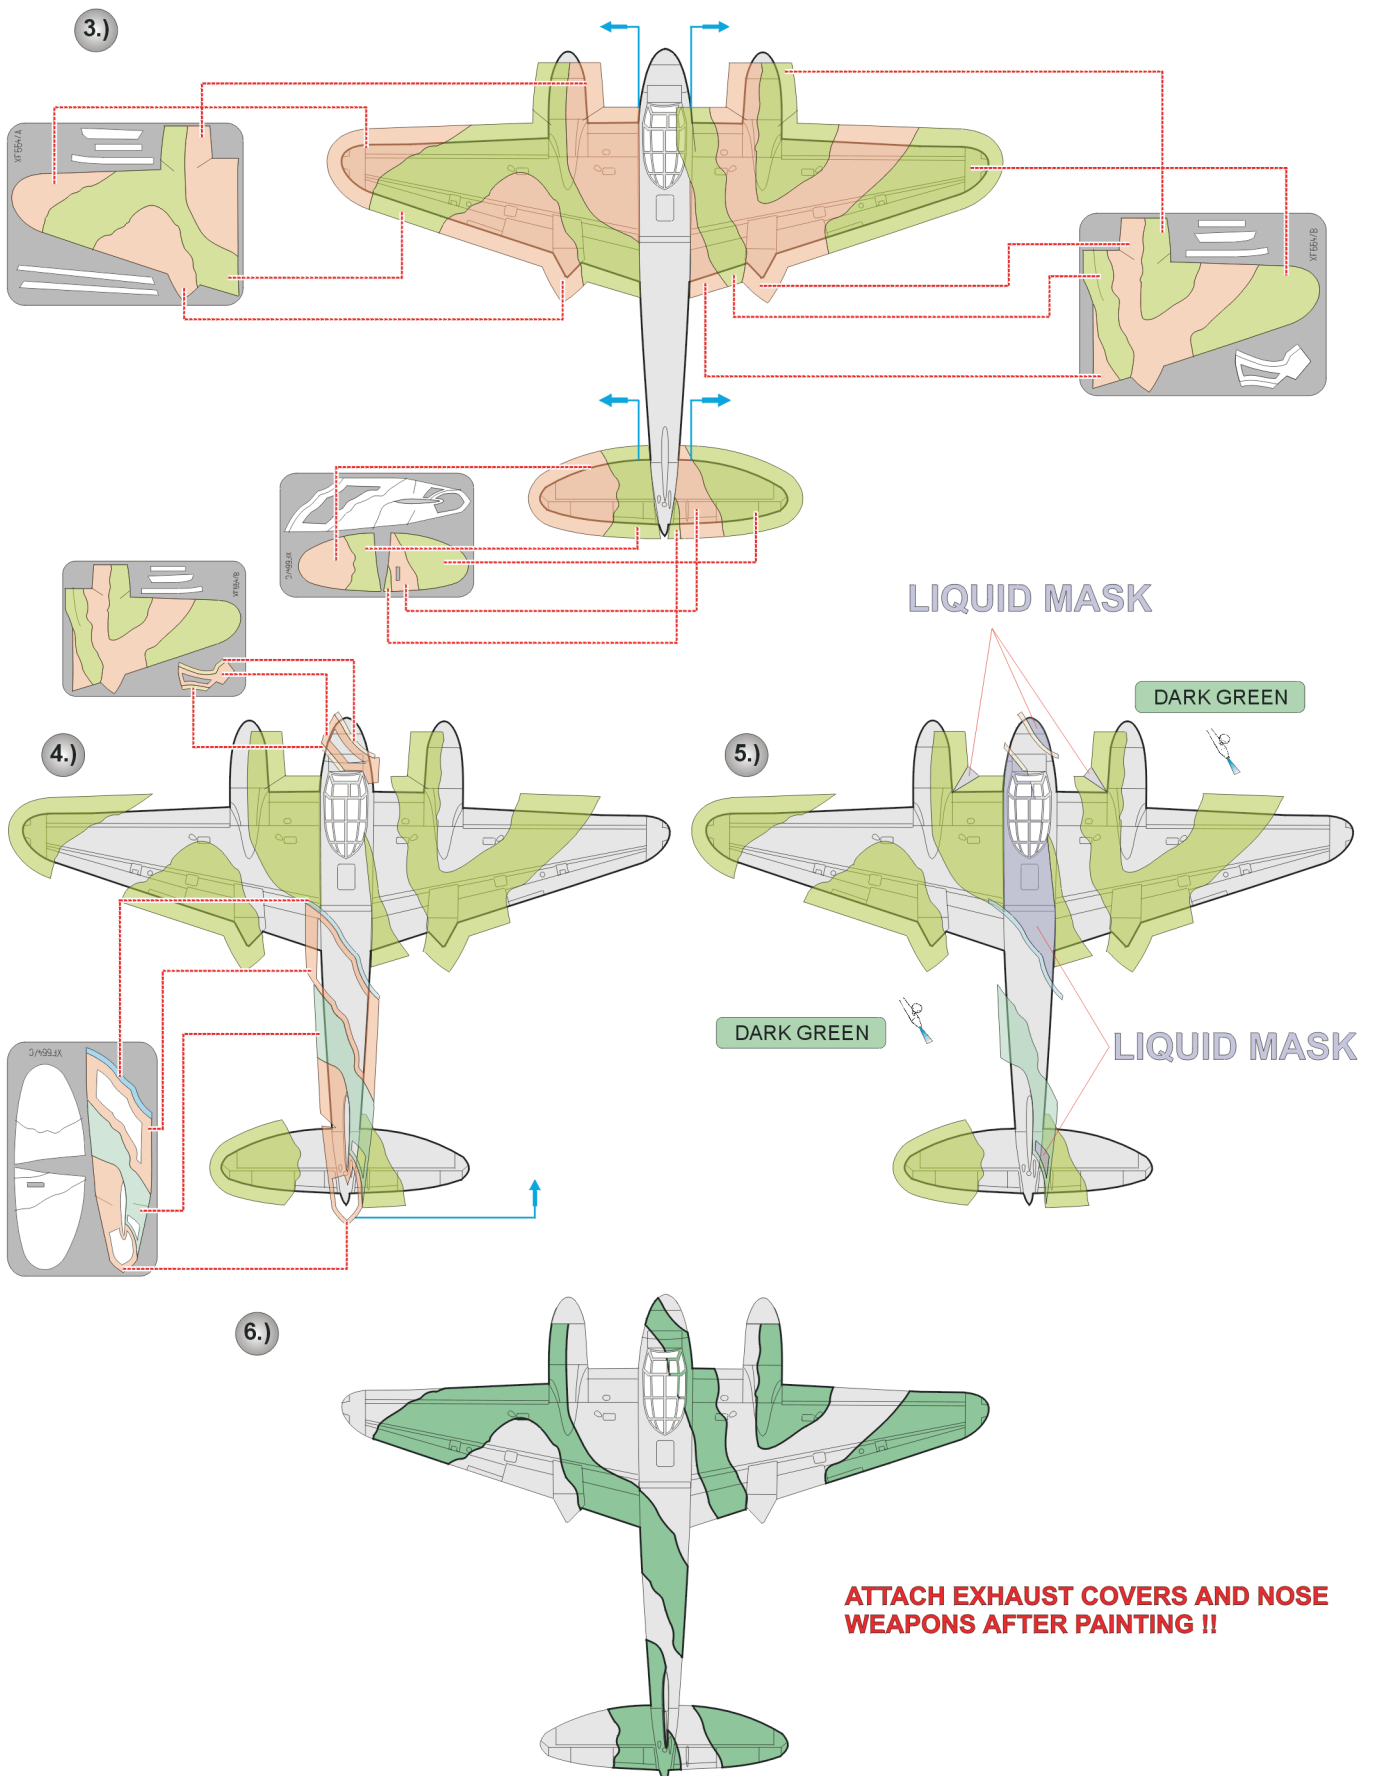

# DH-98 Mosquito 2 Color Camo. scheme

The die-cut mask for accurate camo. scheme painting of the

*1/48 KIT*

1.)

2.)

# GREEN - GRAY SCHEME A

3.)

4.)

5.)

6.)

**ATTACH EXHAUST COVERS AND NOSE WEAPONS AFTER PAINTING !!**

## GRAY - GREEN SCHEME B

**REFERENCES:** SQUADRON SIGNAL PUBLICATION 5515, WALK AROUND MOSQUITO  
SAM PUBLICATION ,MODELLERS DATAFILE 1, THE DE HAVILLAND MOSQUITO