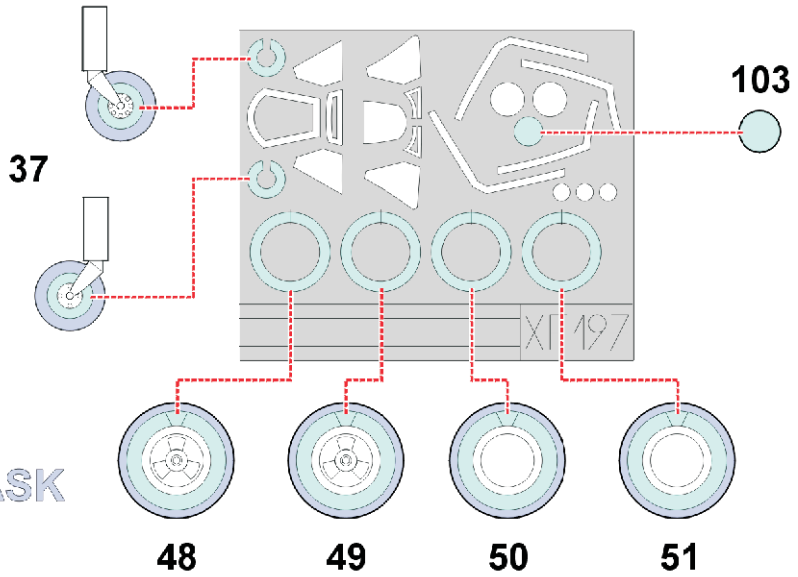

eduard
Express Mask

Seafire FR46/47

The die-cut mask for accurate canopy frame painting of the
Airfix 1/48 KIT

XF 197

LIQUID MASK

INTERIOR COLOR

CAMOUFLAGE COLOR

LIQUID MASK