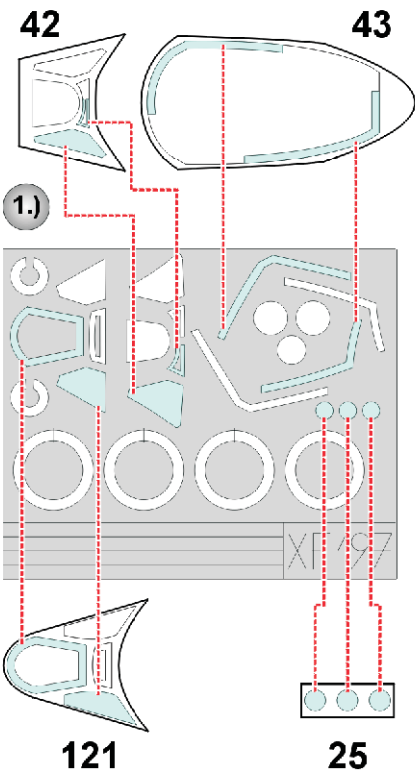

eduard
Express Mask

Seafire FR46/47

The die-cut mask for accurate canopy frame painting of the
Airfix 1/48 KIT

XF 197

LIQUID MASK

INTERIOR COLOR

CAMOUFLAGE COLOR

LIQUID MASK