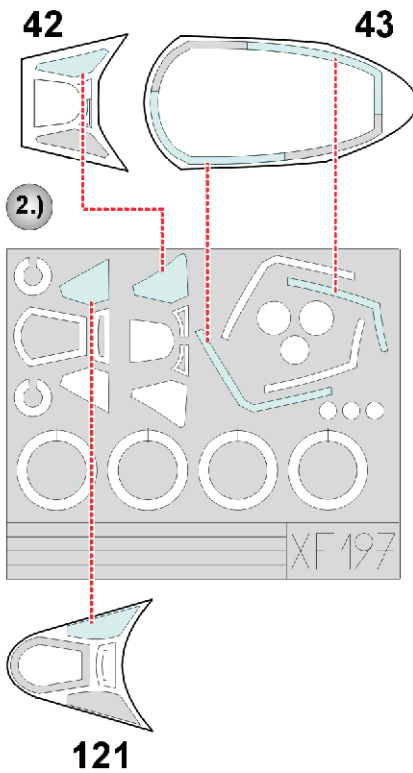

eduard
Express Mask

Seafire FR46/47

The die-cut mask for accurate canopy frame painting of the
Airfix 1/48 KIT

XF 197

LIQUID MASK

INTERIOR COLOR

CAMOUFLAGE COLOR

LIQUID MASK