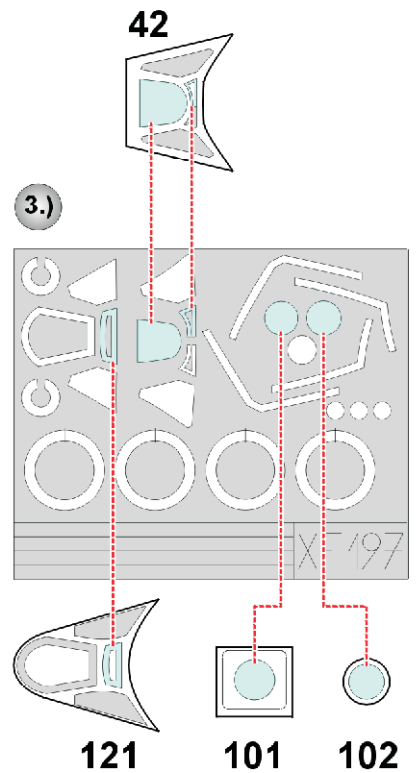

eduard
Express Mask

Seafire FR46/47

The die-cut mask for accurate canopy frame painting of the
Airfix 1/48 KIT

XF 197

LIQUID MASK

INTERIOR COLOR

CAMOUFLAGE COLOR

LIQUID MASK