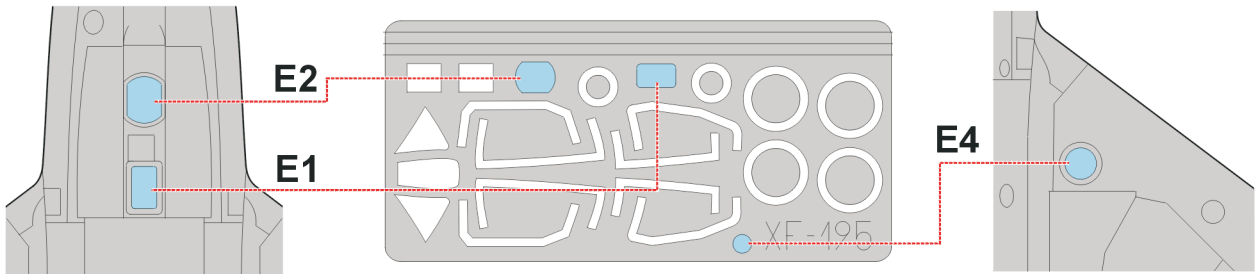

eduard
Express Mask

XF 195

MiG-15UTI

The die-cut mask for accurate canopy frame painting of the
Trumpeter 1/48 KIT

REFERENCES: Armada Publ. #10 - MiG-15
4+ Publ. - MiG-15

© EDUARD M.A. 2003

www.eduard.com

Made in Czech Republic