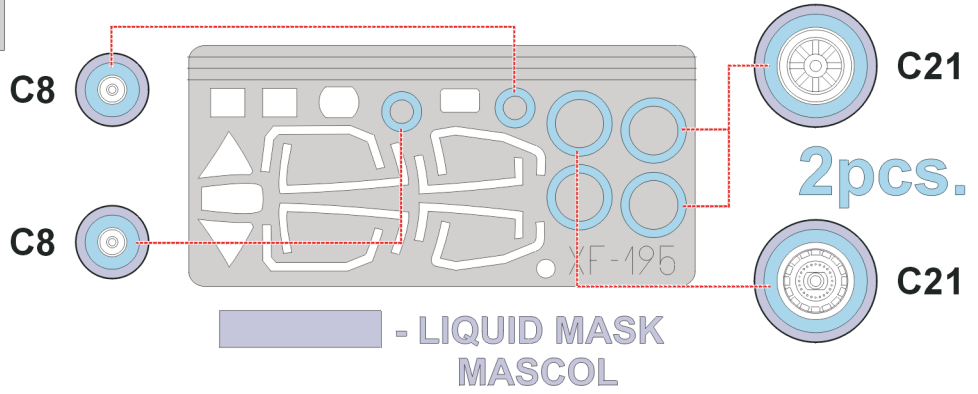

eduard
Express Mask

XF 195

MiG-15UTI

The die-cut mask for accurate canopy frame painting of the
Trumpeter 1/48 KIT

REFERENCES: Armada Publ. #10 - MiG-15
4+ Publ. - MiG-15

© EDUARD M.A. 2003

www.eduard.com

Made in Czech Republic