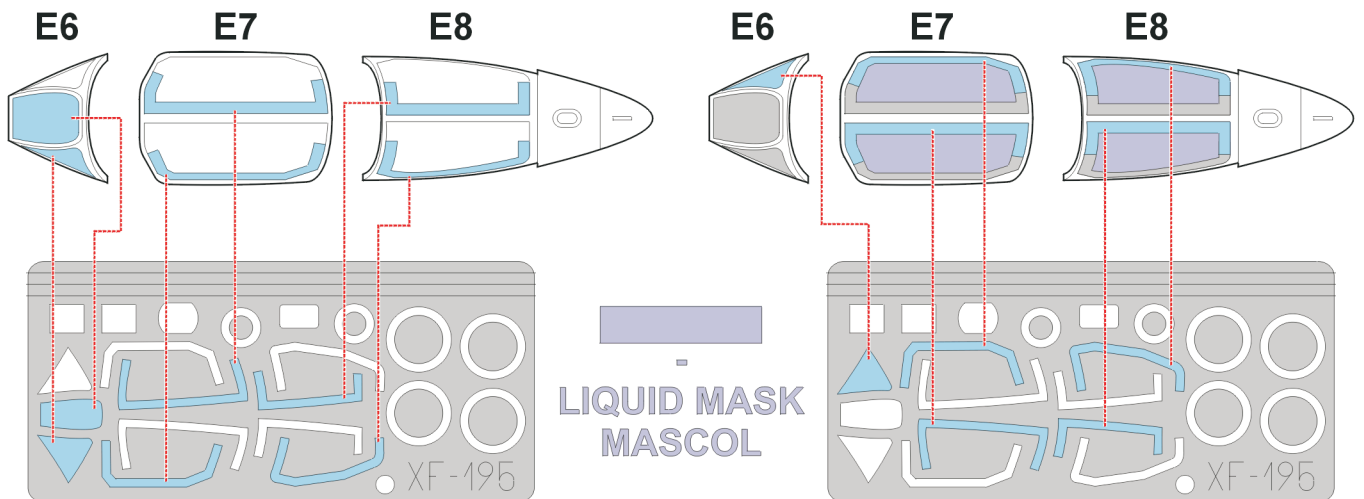

eduard
Express Mask

XF 195

MiG-15UTI

The die-cut mask for accurate canopy frame painting of the
Trumpeter 1/48 KIT

REFERENCES: Armada Publ. #10 - MiG-15
4+ Publ. - MiG-15

© EDUARD M.A. 2003

www.eduard.com

Made in Czech Republic