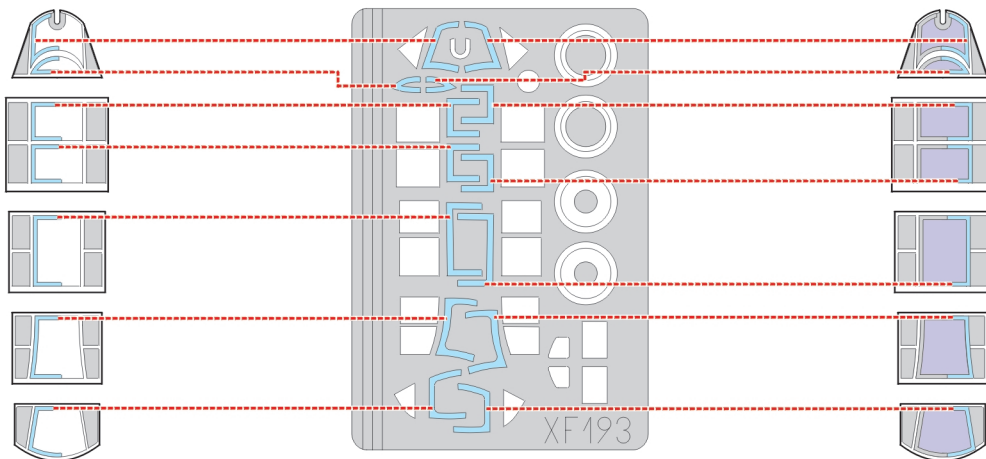

eduard
Express Mask

XF 193

SBD-3 Dauntless

The die-cut mask for accurate canopy frame painting of the
Hasegawa 1/48 KIT

 - LIQUID MASK

1.)

2.)

3.)