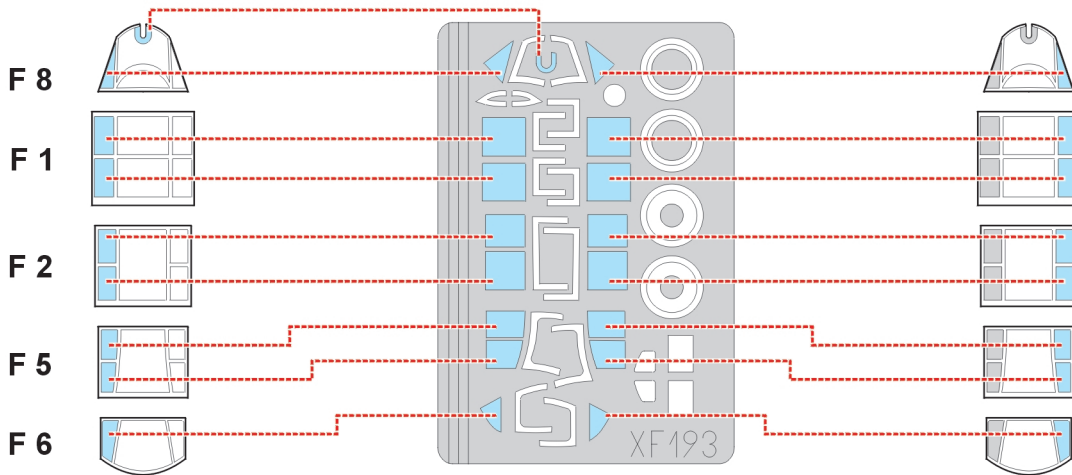

eduard
Express Mask

XF 193

SBD-3 Dauntless

The die-cut mask for accurate canopy frame painting of the
Hasegawa 1/48 KIT

 - LIQUID MASK

1.)

2.)

3.)