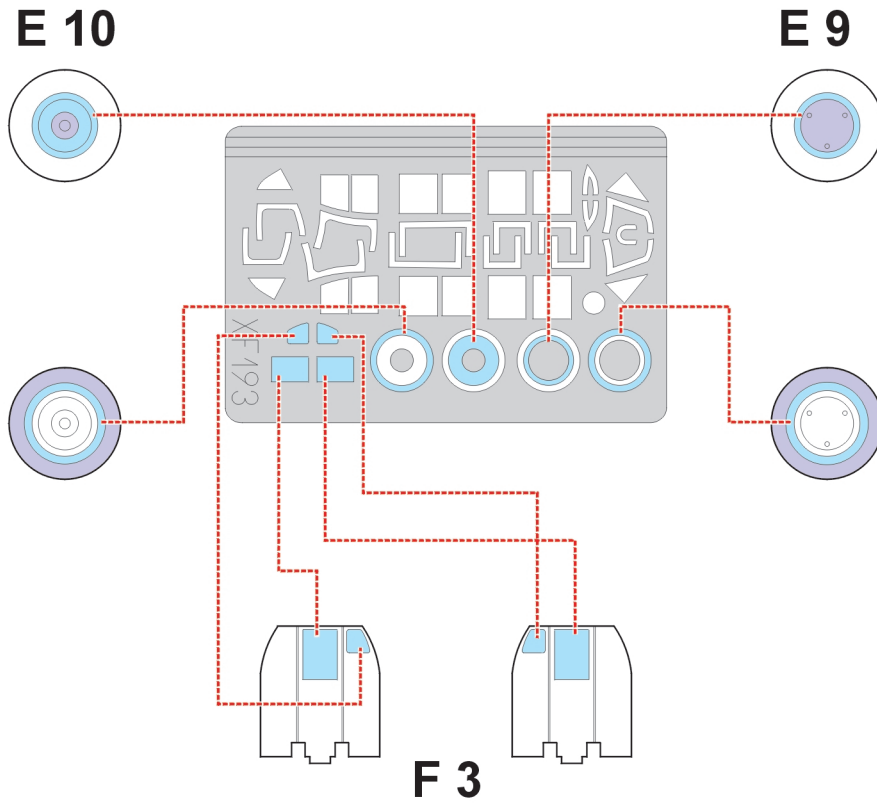

eduard
Express Mask

XF 193

SBD-3 Dauntless

The die-cut mask for accurate canopy frame painting of the
Hasegawa 1/48 KIT

 - LIQUID MASK

1.)

2.)

3.)

4.)

REFERENCES: SQUADRON SIGNAL No.64, SBD DAUNTLESS IN ACTION
SQUADRON SIGNAL Vol.48, SBD DAUNTLESS IN DETAIL AND SCALE