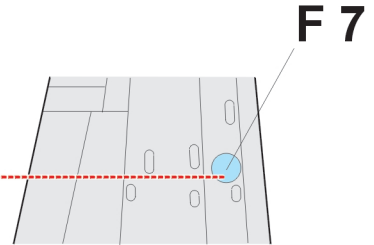

eduard
Express Mask

XF 193

SBD-3 Dauntless

The die-cut mask for accurate canopy frame painting of the
Hasegawa 1/48 KIT

 - LIQUID MASK

1.)

2.)

3.)