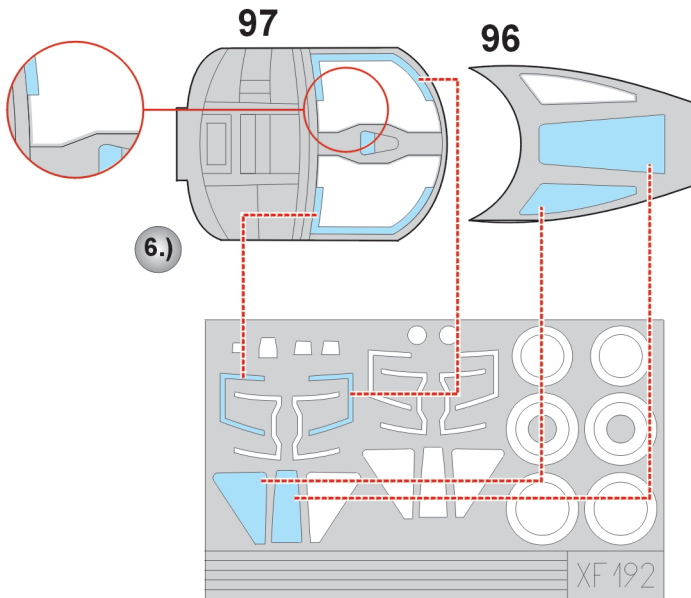

LIQUID MASK