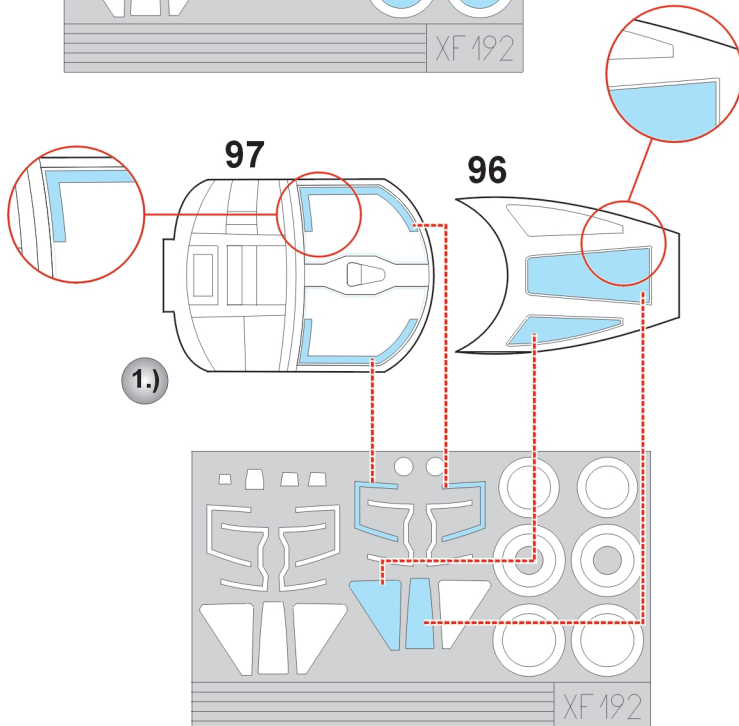

eduard
Express Mask

Su-25 K Frogfoot

The die-cut mask for accurate canopy frame painting of the
Kopro 1/48 KIT

XF 192