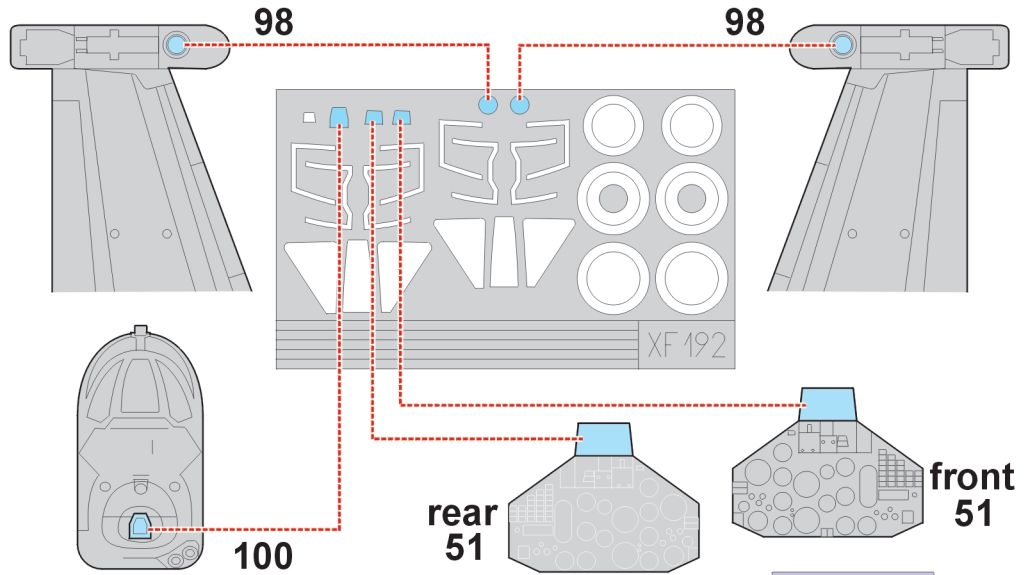

eduard
Express Mask

Su-25 K Frogfoot

The die-cut mask for accurate canopy frame painting of the
Kopro 1/48 KIT

XF 192