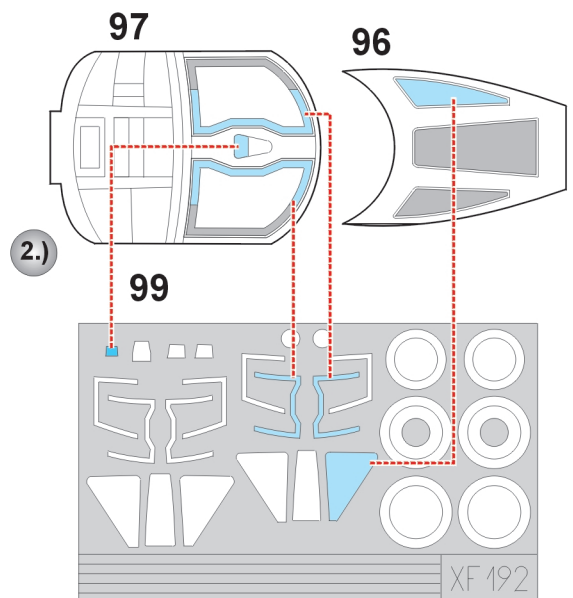

eduard
Express Mask

Su-25 K Frogfoot

The die-cut mask for accurate canopy frame painting of the
Kopro 1/48 KIT

XF 192