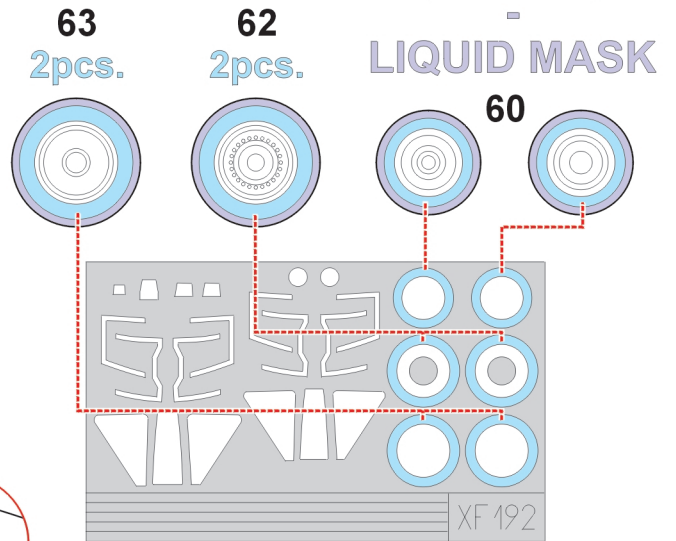

eduard
Express Mask

Su-25 K Frogfoot

The die-cut mask for accurate canopy frame painting of the
Kopro 1/48 KIT

XF 192