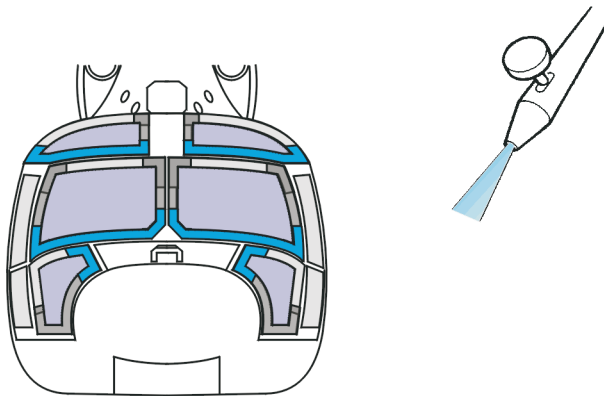

# SA-365N Dauphin

The die-cut mask for accurate canopy frame painting of the  
*Trumpeter 1/48 KIT*

**A21**  
2pcs

**A22**  
2pcs

**LIQUID MASK**

**REFERENCES:**

[www.helispot.com](http://www.helispot.com)  
 Letectví a kosmonautika #14/1998  
 Letectví a kosmonautika #15/1998  
 Kokufan #2/1999