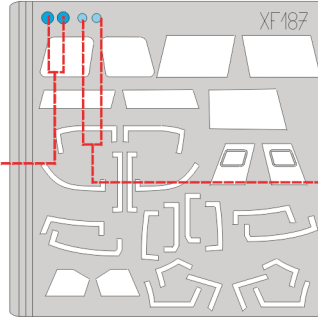

# SA-365N Dauphin

The die-cut mask for accurate canopy frame painting of the  
*Trumpeter 1/48 KIT*

**A21**  
2pcs

**A22**  
2pcs

**LIQUID MASK**

**REFERENCES:**

[www.helispot.com](http://www.helispot.com)  
 Letectví a kosmonautika #14/1998  
 Letectví a kosmonautika #15/1998  
 Kokufan #2/1999