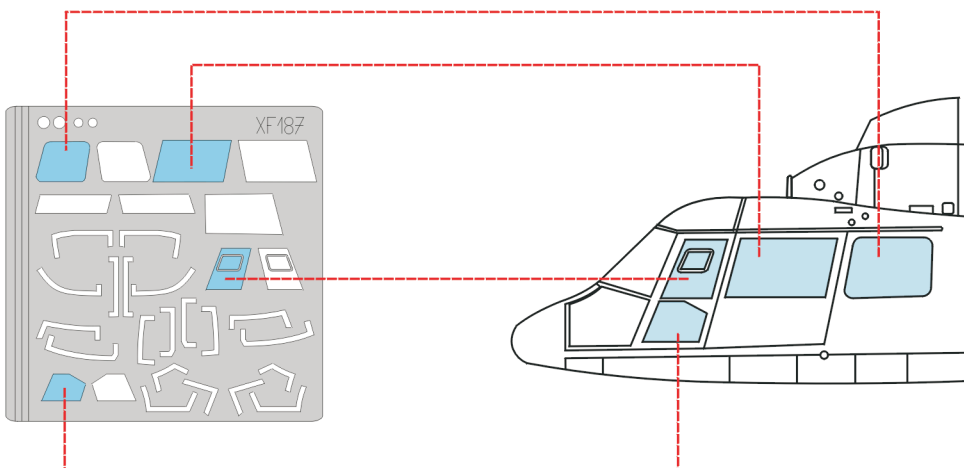

# SA-365N Dauphin

The die-cut mask for accurate canopy frame painting of the  
*Trumpeter 1/48 KIT*

**A21**  
2pcs

**A22**  
2pcs

**LIQUID MASK**

**REFERENCES:**

[www.helispot.com](http://www.helispot.com)  
 Letectví a kosmonautika #14/1998  
 Letectví a kosmonautika #15/1998  
 Kokufan #2/1999