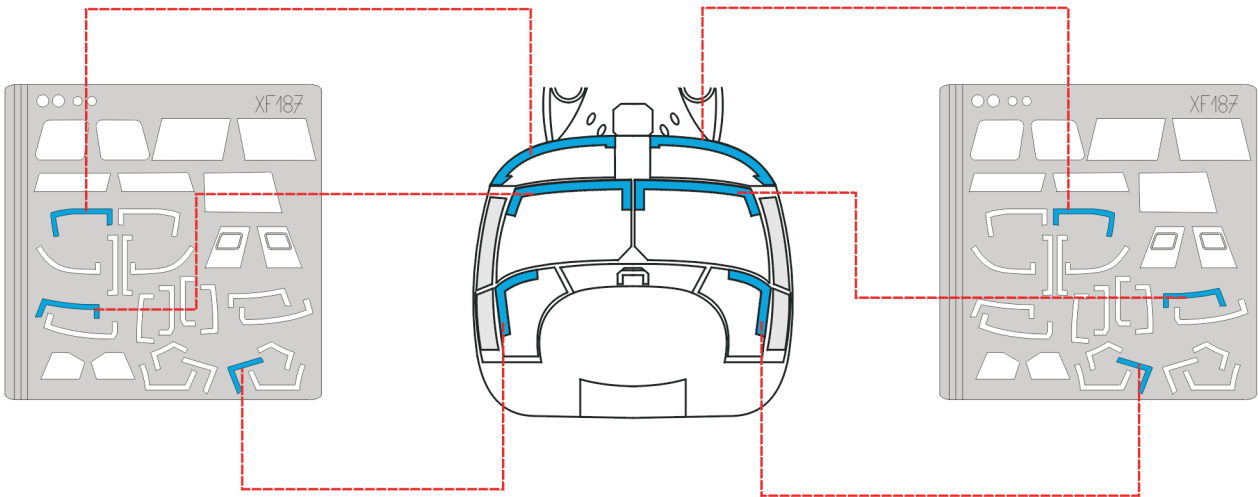

# SA-365N Dauphin

The die-cut mask for accurate canopy frame painting of the  
*Trumpeter 1/48 KIT*

**A21**  
2pcs

**A22**  
2pcs

**LIQUID MASK**

**REFERENCES:**

[www.helispot.com](http://www.helispot.com)  
 Letectví a kosmonautika #14/1998  
 Letectví a kosmonautika #15/1998  
 Kokufan #2/1999