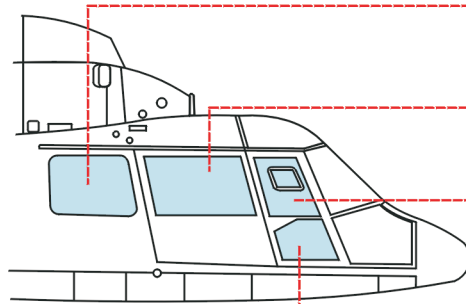

# SA-365N Dauphin

The die-cut mask for accurate canopy frame painting of the  
*Trumpeter 1/48 KIT*

**A21**  
2pcs

**A22**  
2pcs

**LIQUID MASK**

**REFERENCES:**

[www.helispot.com](http://www.helispot.com)  
 Letectví a kosmonautika #14/1998  
 Letectví a kosmonautika #15/1998  
 Kokufan #2/1999