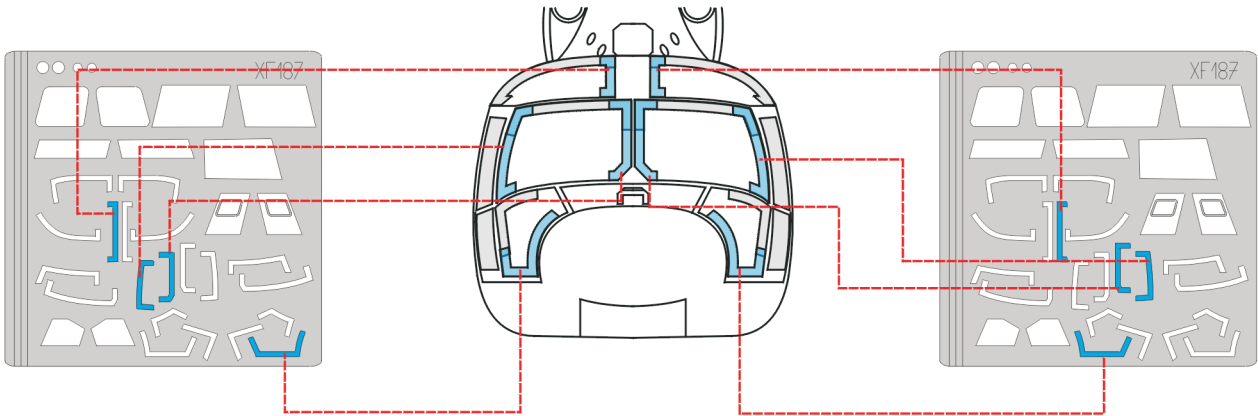

# SA-365N Dauphin

The die-cut mask for accurate canopy frame painting of the  
*Trumpeter 1/48 KIT*

**A21**  
2pcs

**A22**  
2pcs

**LIQUID MASK**

**REFERENCES:**

[www.helispot.com](http://www.helispot.com)  
 Letectví a kosmonautika #14/1998  
 Letectví a kosmonautika #15/1998  
 Kokufan #2/1999