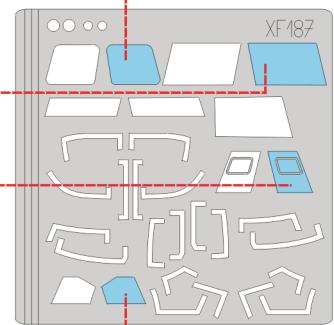

# SA-365N Dauphin

The die-cut mask for accurate canopy frame painting of the  
*Trumpeter 1/48 KIT*

**A21**  
2pcs

**A22**  
2pcs

**LIQUID MASK**

**REFERENCES:**

[www.helispot.com](http://www.helispot.com)  
 Letectví a kosmonautika #14/1998  
 Letectví a kosmonautika #15/1998  
 Kokufan #2/1999