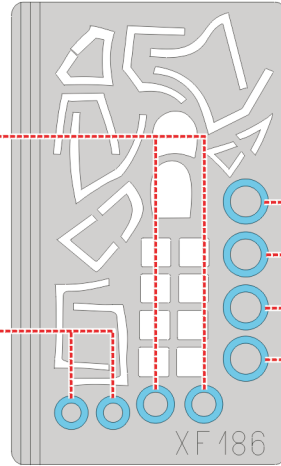

# Mi-24 Hind

The die-cut mask for accurate canopy frame painting of the  
*Mini Hobby Models 1/48 KIT*

## LIQUID MASK ■

2pcs.  
B24

2pcs.  
B23

2pcs.  
B34

2pcs.  
B35

1.)

F1

2.)