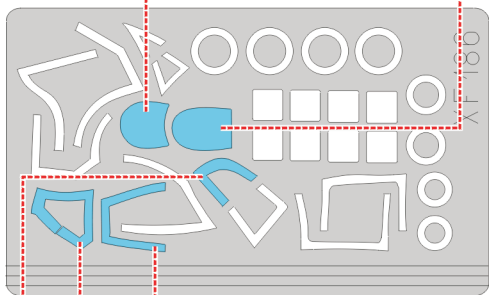

# Mi-24 Hind

The die-cut mask for accurate canopy frame painting of the  
*Mini Hobby Models 1/48 KIT*

## LIQUID MASK ■

2pcs.  
B24

2pcs.  
B23

2pcs.  
B34

2pcs.  
B35

1.)

F1

2.)