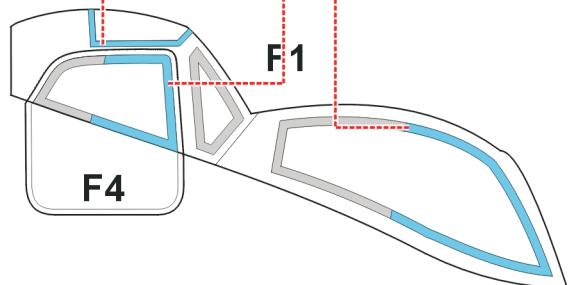

eduard
Express Mask

XF 186

Mi-24 Hind

The die-cut mask for accurate canopy frame painting of the
Mini Hobby Models 1/48 KIT

LIQUID MASK ■

2pcs.
B24

2pcs.
B23

2pcs.
B34

2pcs.
B35

1.)

F1

2.)

F2

F1