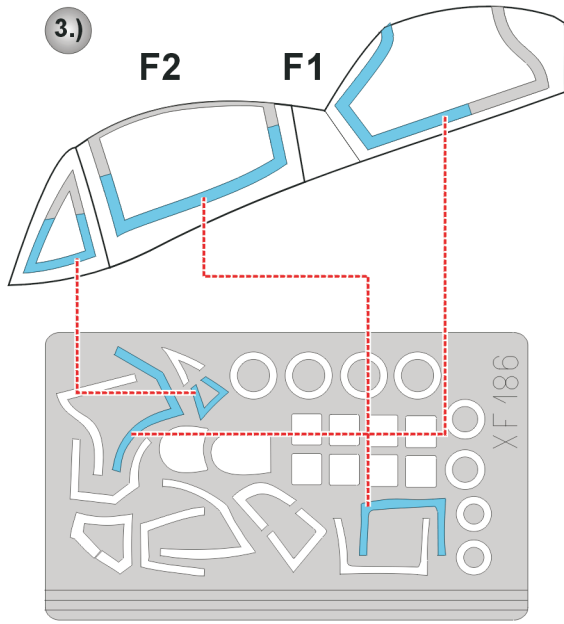

6.) **INTERIOR COLOR**

7.) **CAMOUFLAGE COLOR**