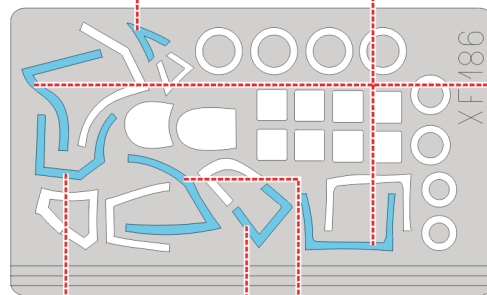

eduard
Express Mask

XF 186

Mi-24 Hind

The die-cut mask for accurate canopy frame painting of the
Mini Hobby Models 1/48 KIT

LIQUID MASK ■

2pcs.
B24

2pcs.
B23

2pcs.
B34

2pcs.
B35

1.)

F1

2.)

F2

F1