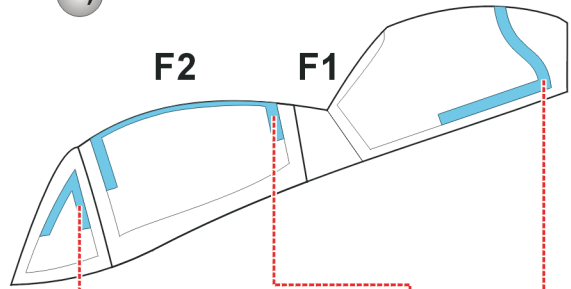

eduard
Express Mask

XF 186

Mi-24 Hind

The die-cut mask for accurate canopy frame painting of the
Mini Hobby Models 1/48 KIT

LIQUID MASK ■

2pcs.
B24

2pcs.
B23

2pcs.
B34

2pcs.
B35

1.)

F1

2.)

F2

F1