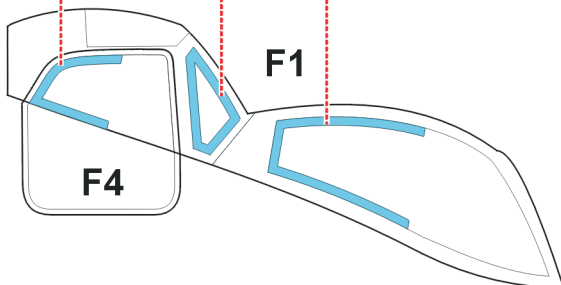

# Mi-24 Hind

The die-cut mask for accurate canopy frame painting of the  
*Mini Hobby Models 1/48 KIT*

## LIQUID MASK ■

2pcs.  
B24

2pcs.  
B23

2pcs.  
B34

2pcs.  
B35

1.)

F1

2.)