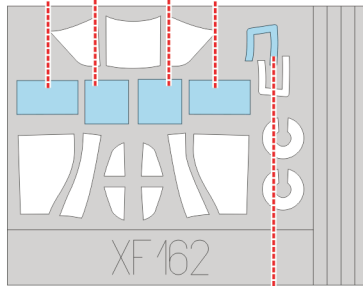

eduard
Express Mask

XF 162

Il-2 Sturmovik Single seater

The die-cut mask for accurate canopy frame painting of the
Accurate Miniatures 1/48 KIT

 - LIQUID MASK

1.)

130

140