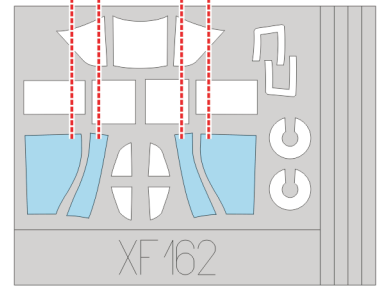

eduard
Express Mask

XF 162

Il-2 Sturmovik Single seater

The die-cut mask for accurate canopy frame painting of the
Accurate Miniatures 1/48 KIT

- LIQUID MASK

1.)

130

140

141

142

142

- LIQUID MASK

2.)

INTERIOR COLOR

3.)

CAMOUFLAGE COLOR

REFERENCES: Sqadron/Signal Publ.:Walk Around # 1155 - Il-2 Stormovik
Geust - Keskinen - Stenman: Red Stars