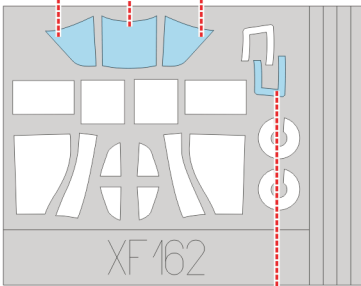

eduard
Express Mask

XF 162

Il-2 Sturmovik Single seater

The die-cut mask for accurate canopy frame painting of the
Accurate Miniatures 1/48 KIT

 - LIQUID MASK

1.)

130

140