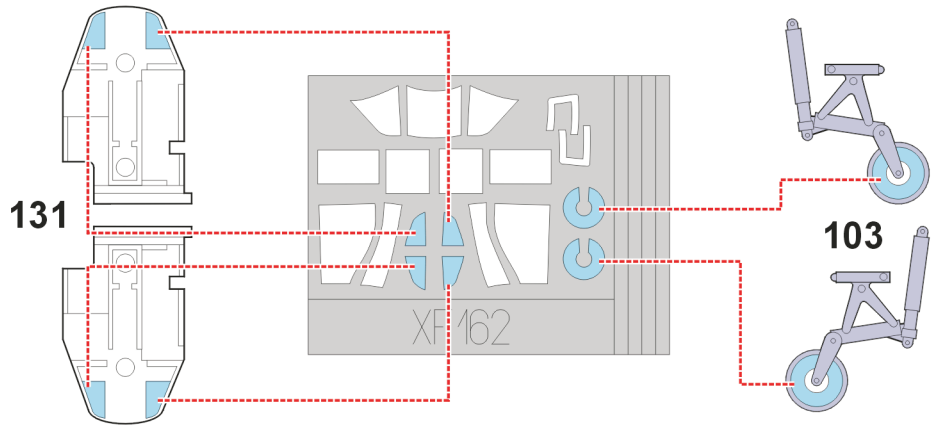

eduard
Express Mask

XF 162

Il-2 Sturmovik Single seater

The die-cut mask for accurate canopy frame painting of the
Accurate Miniatures 1/48 KIT

 - LIQUID MASK

1.)

130

140