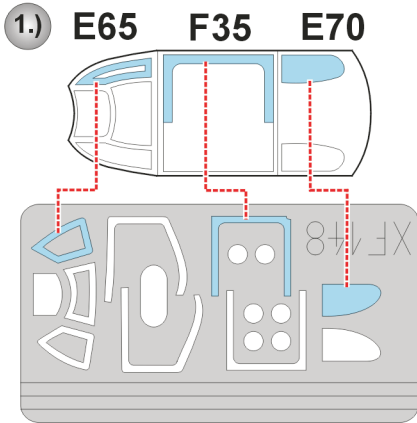

eduard
Express Mask

Yak-1

The die-cut mask for accurate canopy frame painting of the
Acurate 1/48 KIT

XF 148

? E68

**INTERIOR
COLOR**

LIQUID
MASK

**CAMOUFLAGE
COLOR**