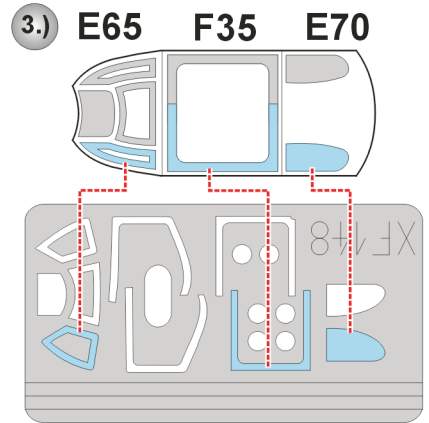

eduard
Express Mask

Yak-1

The die-cut mask for accurate canopy frame painting of the
Acurate 1/48 KIT

XF 148

? E68

**INTERIOR
COLOR**

LIQUID
MASK

**CAMOUFLAGE
COLOR**