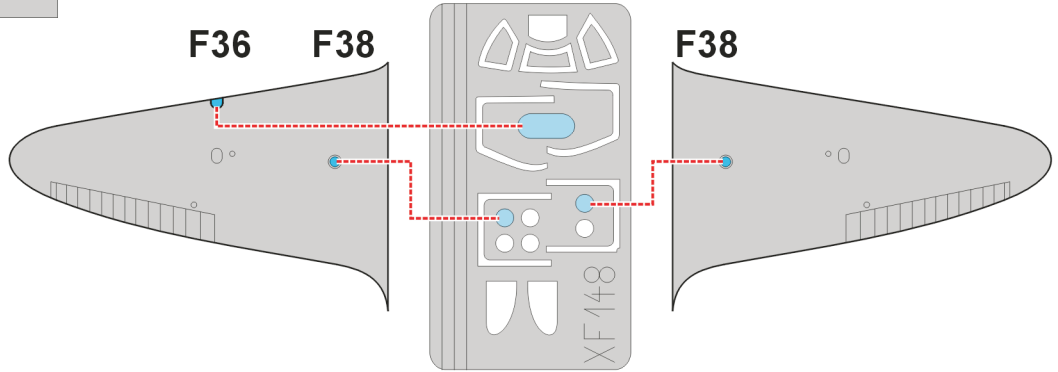

eduard
Express Mask

Yak-1

The die-cut mask for accurate canopy frame painting of the
Acurate 1/48 KIT

XF 148

? E68

**INTERIOR
COLOR**

LIQUID
MASK

**CAMOUFLAGE
COLOR**

REFERENCES: Squadron/Signal Publ.: Flying Scoreboards
Squadron/Signal Publ.: Aircraft # 78 - Yak Fighter
Replic #87/1998