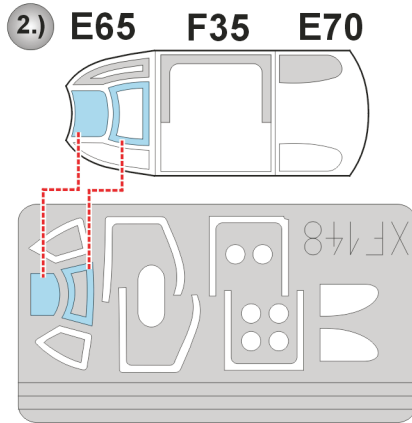

eduard
Express Mask

Yak-1

The die-cut mask for accurate canopy frame painting of the
Acurate 1/48 KIT

XF 148

? E68

**INTERIOR
COLOR**

LIQUID
MASK

**CAMOUFLAGE
COLOR**