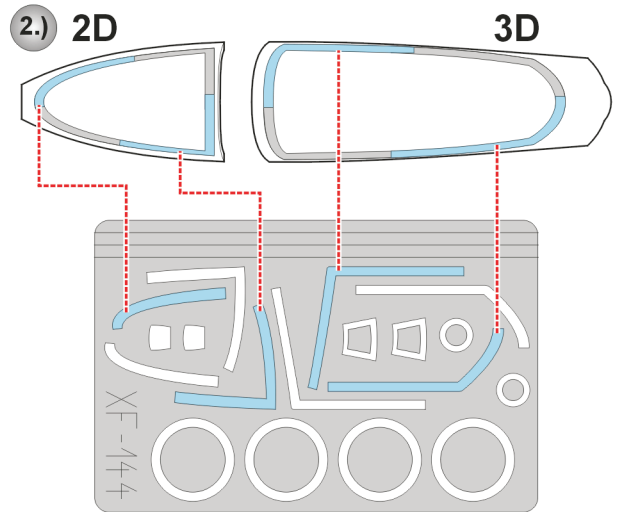

# EF-2000 Single seater

The die-cut mask for accurate canopy frame painting of the  
*Italeri 1/48 KIT*

**LIQUID MASK**

**LIQUID MASK**

**LIQUID MASK**

**REFERENCES:** Model expert #12/1999