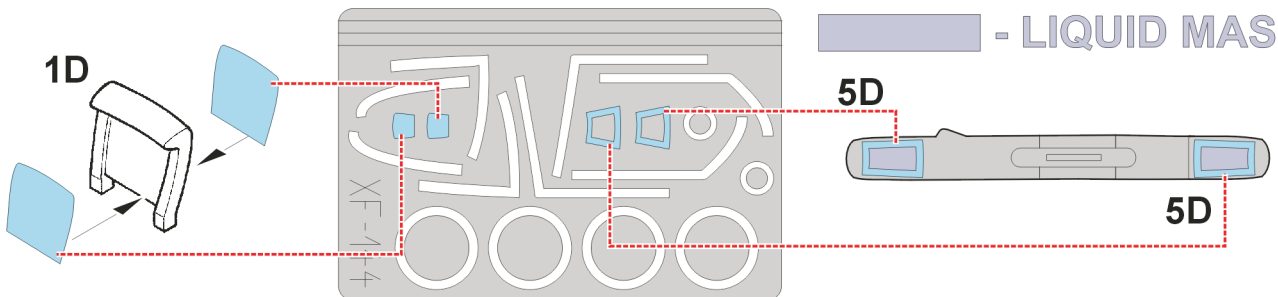

# EF-2000 Single seater

The die-cut mask for accurate canopy frame painting of the  
*Italeri 1/48 KIT*

**LIQUID MASK**

**LIQUID MASK**

**LIQUID MASK**

**REFERENCES:** Model expert #12/1999