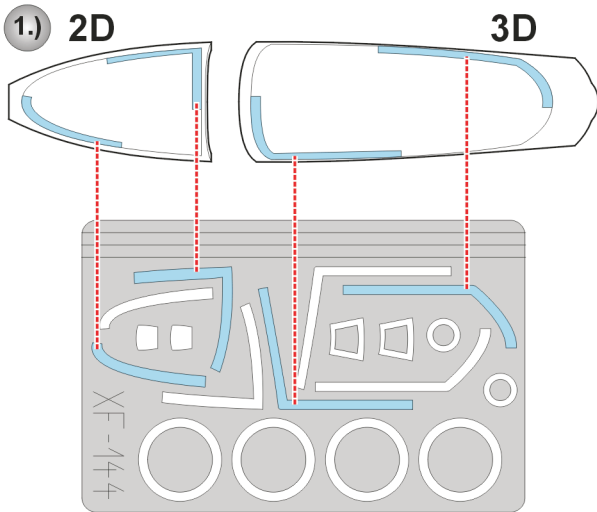

# EF-2000 Single seater

The die-cut mask for accurate canopy frame painting of the  
*Italeri 1/48 KIT*

**LIQUID MASK**

**LIQUID MASK**

**LIQUID MASK**

**REFERENCES:** Model expert #12/1999