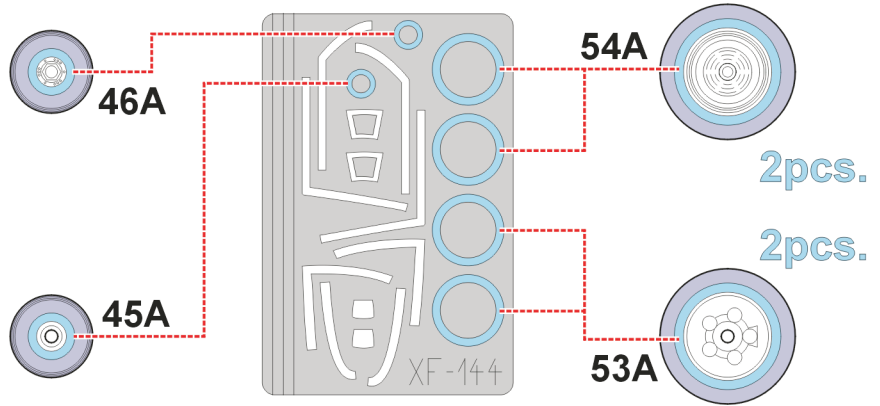

**eduard**  
**Express Mask**

**XF 144**

# EF-2000 Single seater

The die-cut mask for accurate canopy frame painting of the  
*Italeri 1/48 KIT*

**LIQUID MASK**

**LIQUID MASK**

**LIQUID MASK**

**REFERENCES:** Model expert #12/1999