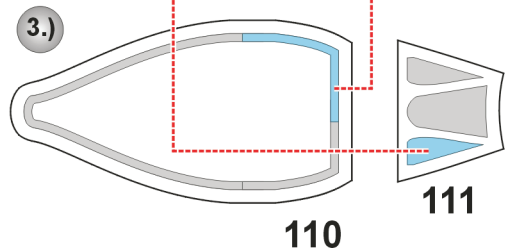

LIQUID MASK

REFERENCES: Squadron/Signal Publ.:Walk Around # 11 - P-47 Thunderbolt