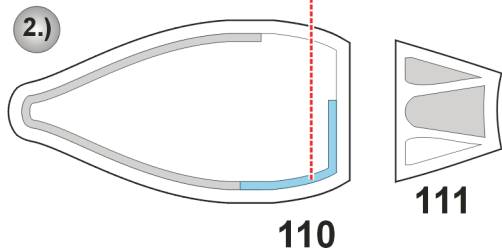

INTERIOR COLOR

CAMOUFLAGE COLOR