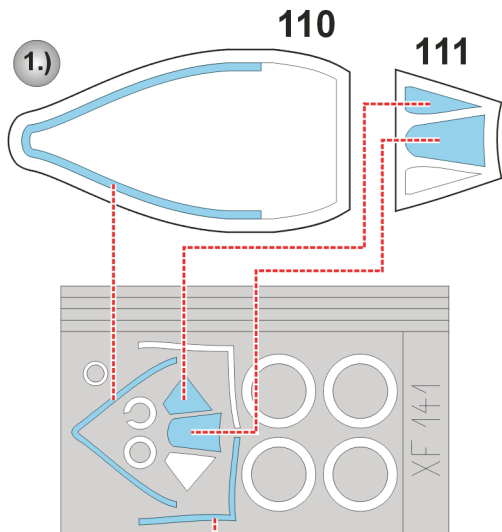

INTERIOR COLOR

CAMOUFLAGE COLOR