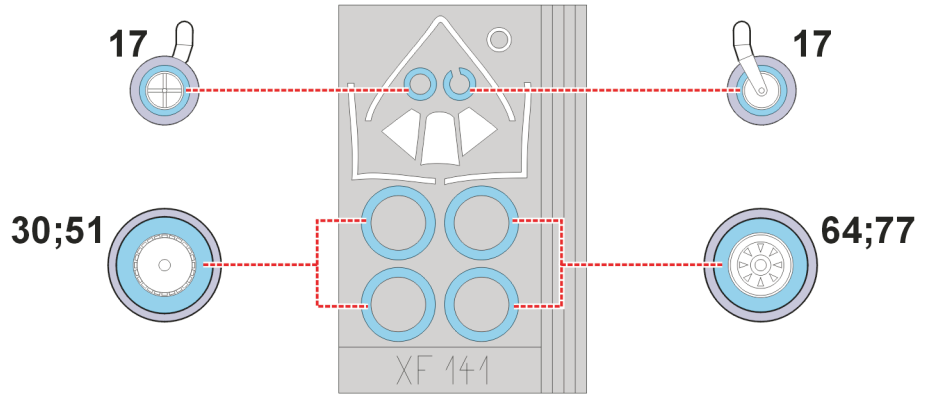

eduard
Express Mask

P-47N Thunderbolt

The die-cut mask for accurate canopy frame painting of the
Revell 1/48 KIT

XF 141

LIQUID MASK