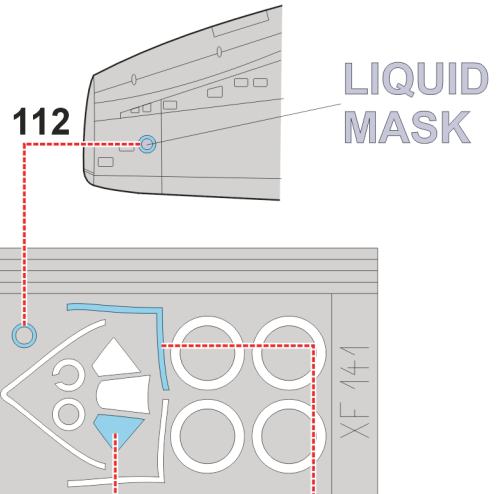

# P-47N Thunderbolt

The die-cut mask for accurate canopy frame painting of the  
*Revell 1/48 KIT*

## XF 141

**LIQUID MASK**

**INTERIOR COLOR**

**CAMOUFLAGE COLOR**

**LIQUID MASK**

**REFERENCES:** Squadron/Signal Publ.:Walk Around # 11 - P-47 Thunderbolt