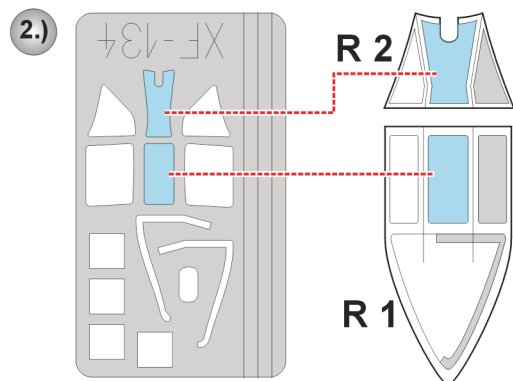

# Ki-43-I Oscar

The die-cut mask for accurate canopy frame painting of the  
*Hasegawa 1/48 KIT*

**REFERENCES:** Aero Detail #29 - Nakajima Ki-43 Hayabusa "Oscar"  
Monografie lotnice #48 - Nakajima Ki-43 Hayabusa "Oscar"