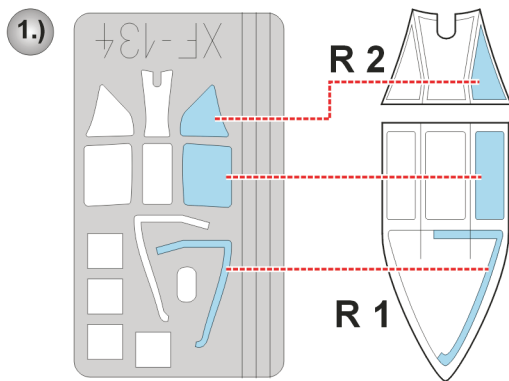

# Ki-43-I Oscar

The die-cut mask for accurate canopy frame painting of the  
*Hasegawa 1/48 KIT*

**REFERENCES:** Aero Detail #29 - Nakajima Ki-43 Hayabusa "Oscar"  
Monografie lotnice #48 - Nakajima Ki-43 Hayabusa "Oscar"