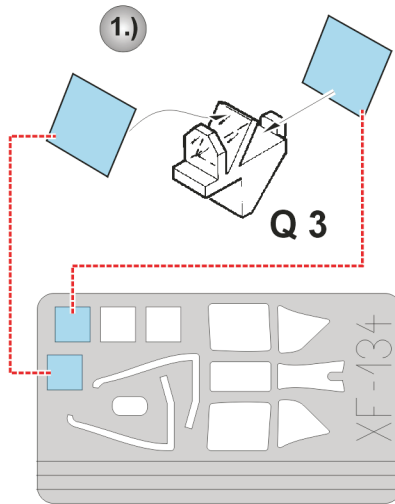

# Ki-43-I Oscar

The die-cut mask for accurate canopy frame painting of the  
*Hasegawa 1/48 KIT*

**REFERENCES:** Aero Detail #29 - Nakajima Ki-43 Hayabusa "Oscar"  
Monografie lotnice #48 - Nakajima Ki-43 Hayabusa "Oscar"