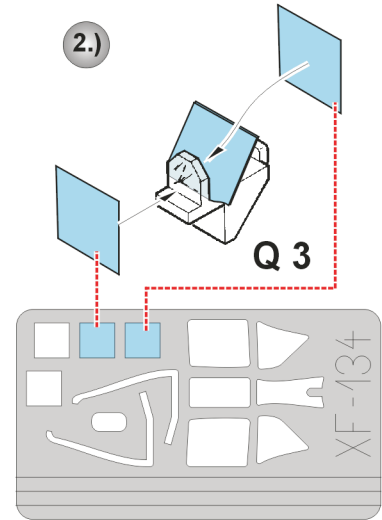

# Ki-43-I Oscar

The die-cut mask for accurate canopy frame painting of the  
*Hasegawa 1/48 KIT*

**REFERENCES:** Aero Detail #29 - Nakajima Ki-43 Hayabusa "Oscar"  
Monografie lotnice #48 - Nakajima Ki-43 Hayabusa "Oscar"