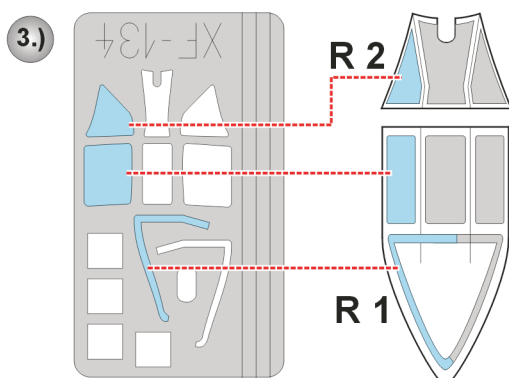

# Ki-43-I Oscar

The die-cut mask for accurate canopy frame painting of the  
*Hasegawa 1/48 KIT*

**REFERENCES:** Aero Detail #29 - Nakajima Ki-43 Hayabusa "Oscar"  
Monografie lotnice #48 - Nakajima Ki-43 Hayabusa "Oscar"