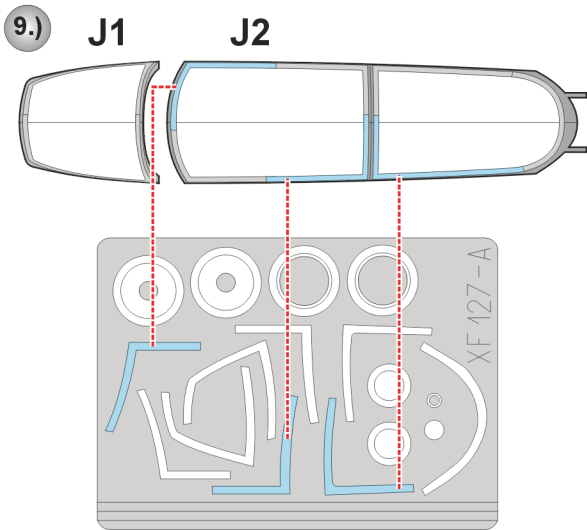

eduard
Express Mask

XF 127

F-15E Strike Eagle

The die-cut mask for accurate canopy frame painting of the
Hasegawa 1/48 KIT

LIQUID MASK 

LIQUID MASK 