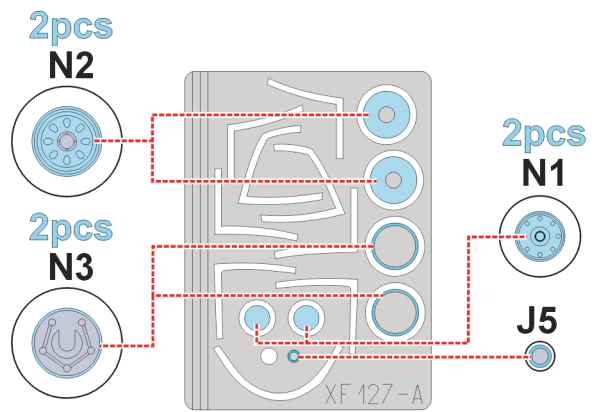

eduard
Express Mask

XF 127

F-15E Strike Eagle

The die-cut mask for accurate canopy frame painting of the
Hasegawa 1/48 KIT

LIQUID MASK 

LIQUID MASK 