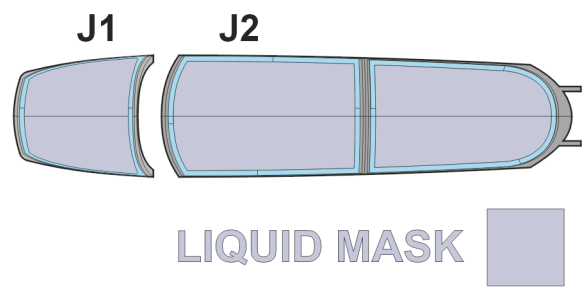

eduard
Express Mask

XF 127

F-15E Strike Eagle

The die-cut mask for accurate canopy frame painting of the
Hasegawa 1/48 KIT

LIQUID MASK 

LIQUID MASK 