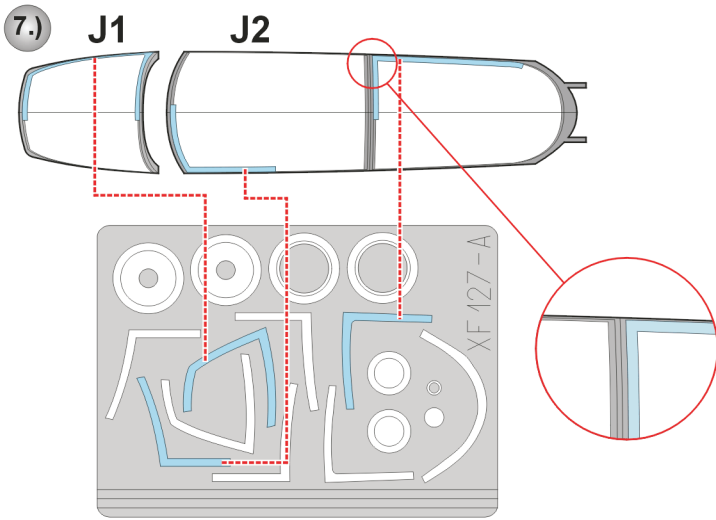

eduard
Express Mask

XF 127

F-15E Strike Eagle

The die-cut mask for accurate canopy frame painting of the
Hasegawa 1/48 KIT

LIQUID MASK 

LIQUID MASK 