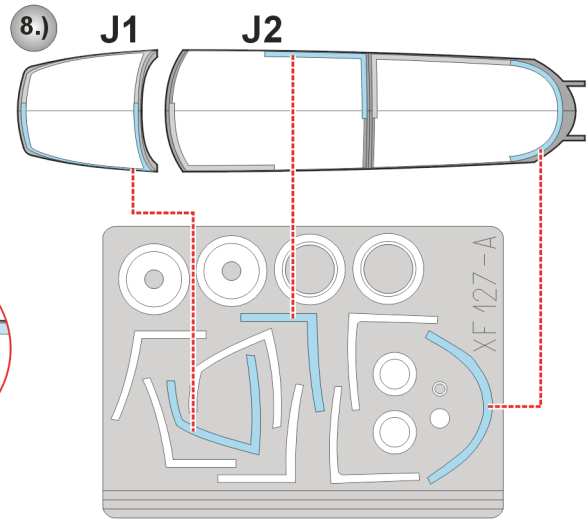

eduard
Express Mask

XF 127

F-15E Strike Eagle

The die-cut mask for accurate canopy frame painting of the
Hasegawa 1/48 KIT

LIQUID MASK 

LIQUID MASK 