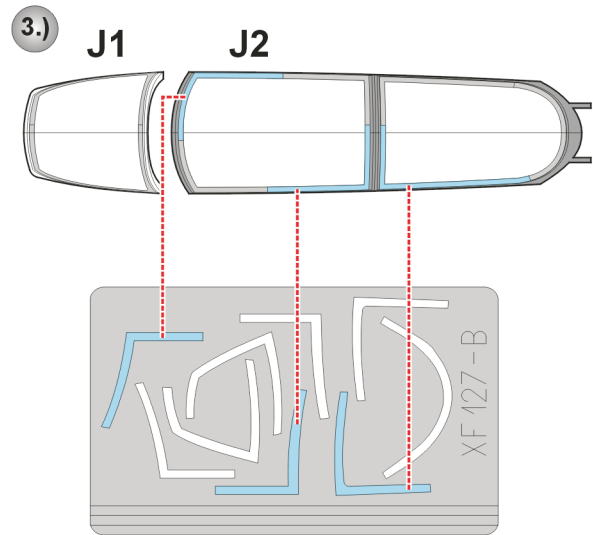

eduard
Express Mask

XF 127

F-15E Strike Eagle

The die-cut mask for accurate canopy frame painting of the
Hasegawa 1/48 KIT

LIQUID MASK 

LIQUID MASK 