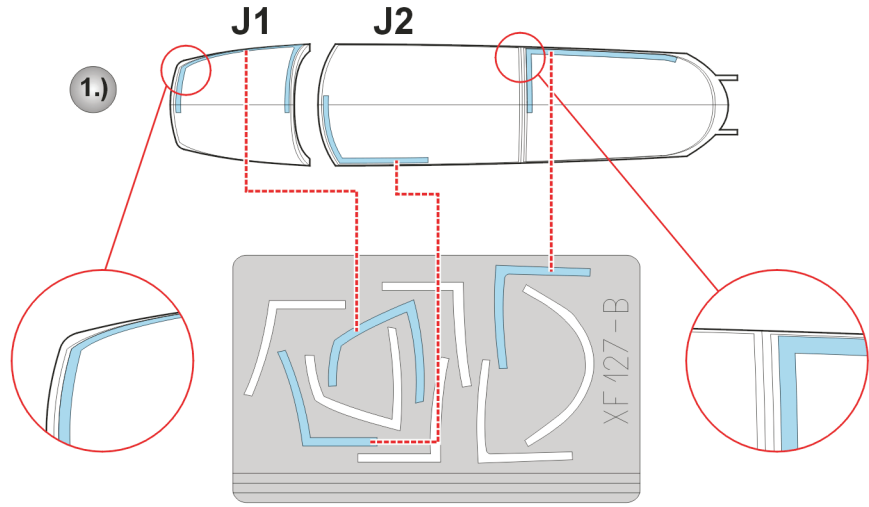

eduard
Express Mask

XF 127

F-15E Strike Eagle

The die-cut mask for accurate canopy frame painting of the
Hasegawa 1/48 KIT

LIQUID MASK 

LIQUID MASK 