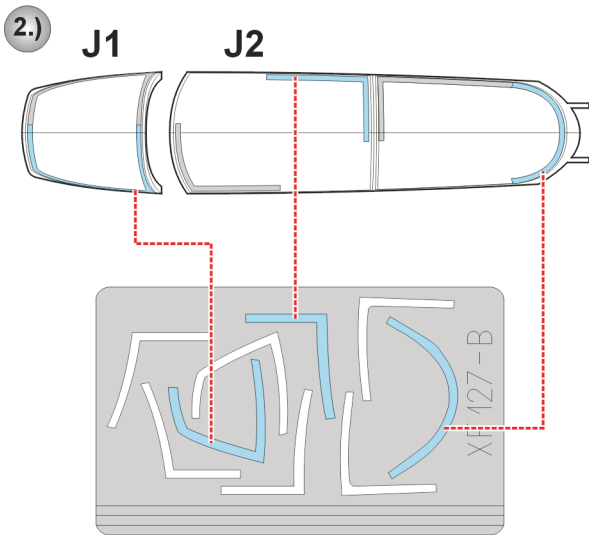

eduard
Express Mask

XF 127

F-15E Strike Eagle

The die-cut mask for accurate canopy frame painting of the
Hasegawa 1/48 KIT

LIQUID MASK 

LIQUID MASK 