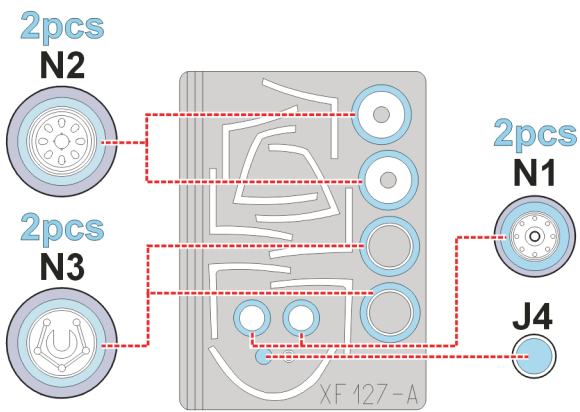

eduard
Express Mask

XF 127

F-15E Strike Eagle

The die-cut mask for accurate canopy frame painting of the
Hasegawa 1/48 KIT

LIQUID MASK 

LIQUID MASK 