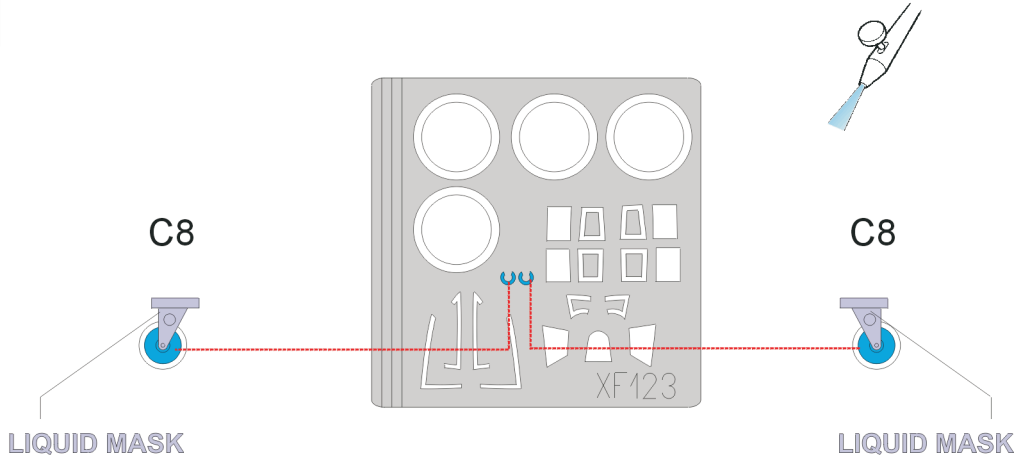

eduard
Express Mask

XF 123

NIKI Kyofu / Rex

The die-cut mask for accurate canopy frame painting of the
Tamiya 1/48 KIT

REFERENCES:
REPLIC #37/ 1994