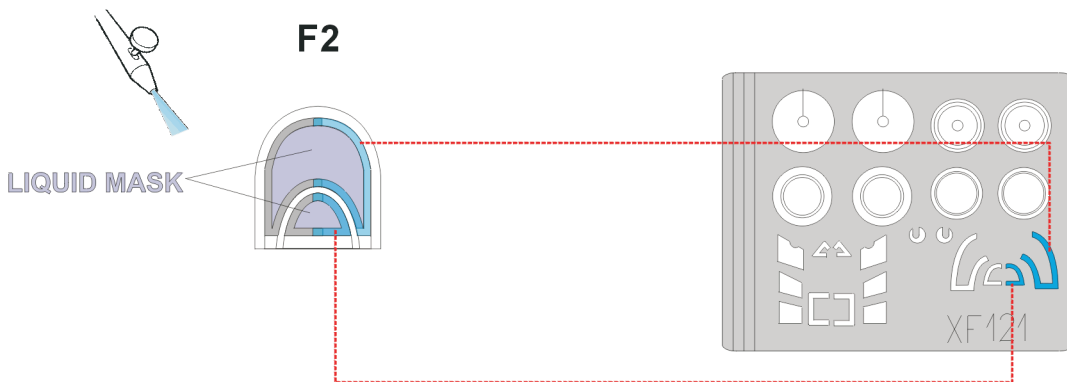

1.)

2.)

1.)

2.)

**eduard**  
**Express Mask**

**XF 121**

# I-16 Rata

The die-cut mask for accurate canopy frame painting of the  
*Academy 1/48 KIT*

**REFERENCES:**  
SQUADRON / SIGNAL  
AIRCRAFT #162  
REPLIC #85 / 1998