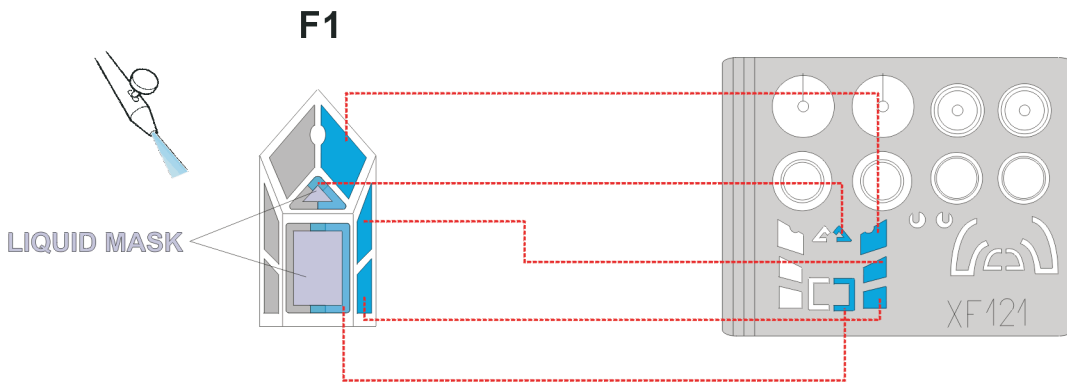

1.)

2.)

1.)

2.)

**eduard**  
**Express Mask**

**XF 121**

# I-16 Rata

The die-cut mask for accurate canopy frame painting of the  
*Academy 1/48 KIT*

**REFERENCES:**  
SQUADRON / SIGNAL  
AIRCRAFT #162  
REPLIC #85 / 1998