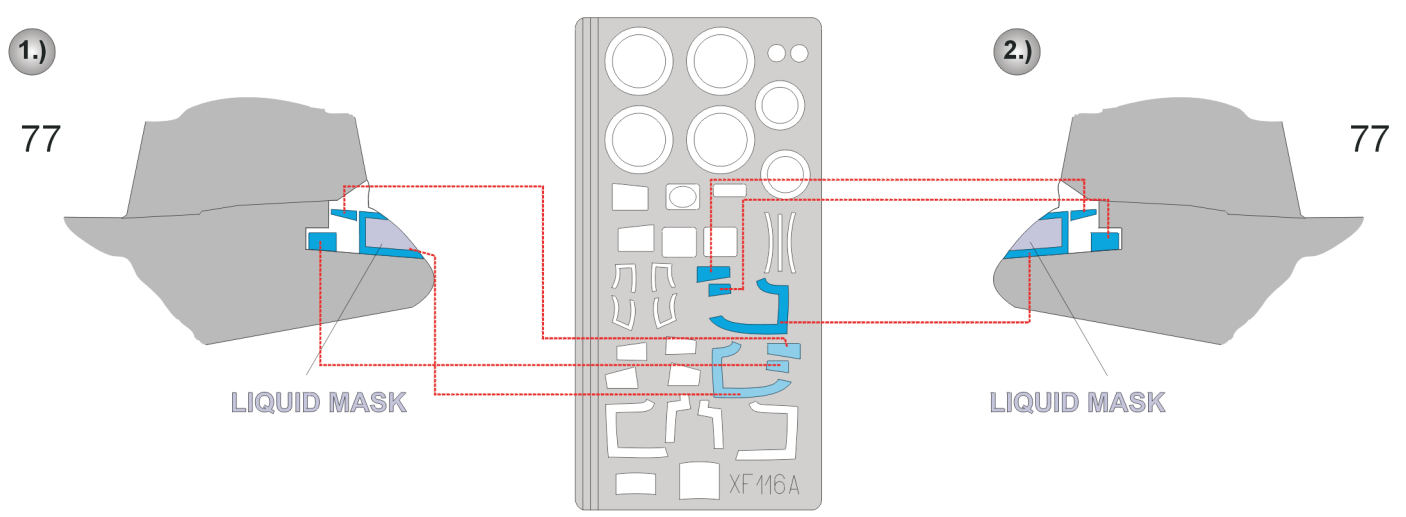

eduard
Express Mask

XF 116

B-26 Marauder

The die-cut mask for accurate canopy frame painting of the
Monogram 1/48 KIT

REFERENCES:

REPLIC # 34 / 1994

FAMOUS AIRPLANES OF WORLD # 126

SQUADRON SIGNAL IN ACTION 1056

70

LIQUID MASK

1.)

71

2.)

LIQUID MASK

71

1.)

79

2.)

79

3.)

79

4.)

79