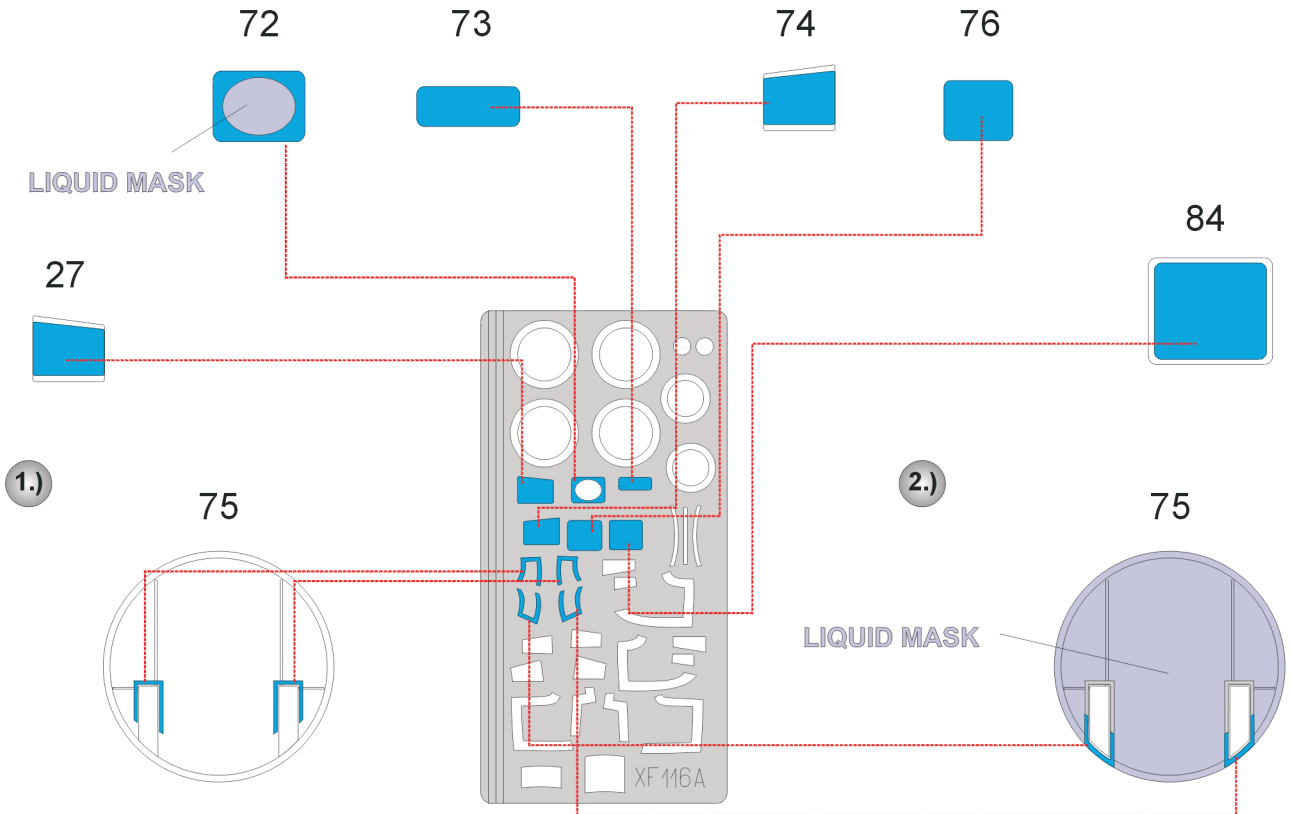

eduard
Express Mask

XF 116

B-26 Marauder

The die-cut mask for accurate canopy frame painting of the
Monogram 1/48 KIT

REFERENCES:

REPLIC # 34 / 1994

FAMOUS AIRPLANES OF WORLD # 126

SQUADRON SIGNAL IN ACTION 1056

1.)

70

2.)

70

3.)

70

LIQUID MASK

4.)

70

LIQUID MASK

1.)

71

2.)

LIQUID MASK

71

1.)