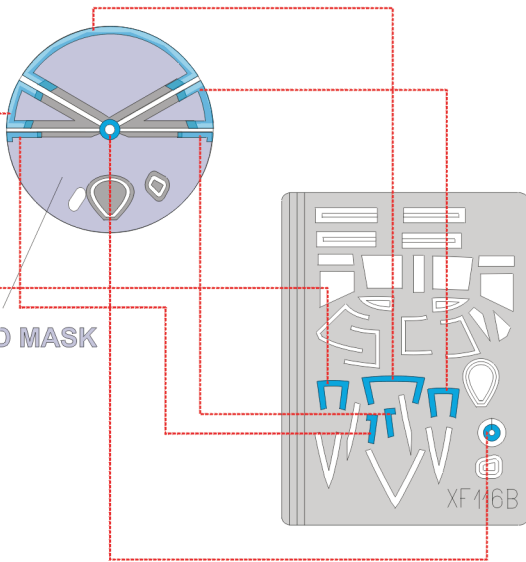

eduard
Express Mask

XF 116

B-26 Marauder

The die-cut mask for accurate canopy frame painting of the
Monogram 1/48 KIT

REFERENCES:

REPLIC # 34 / 1994

FAMOUS AIRPLANES OF WORLD # 126

SQUADRON SIGNAL IN ACTION 1056

1.)

70

2.)

70

3.)

70

LIQUID MASK

4.)

70

LIQUID MASK

1.)

71

2.)

LIQUID MASK

71

1.)