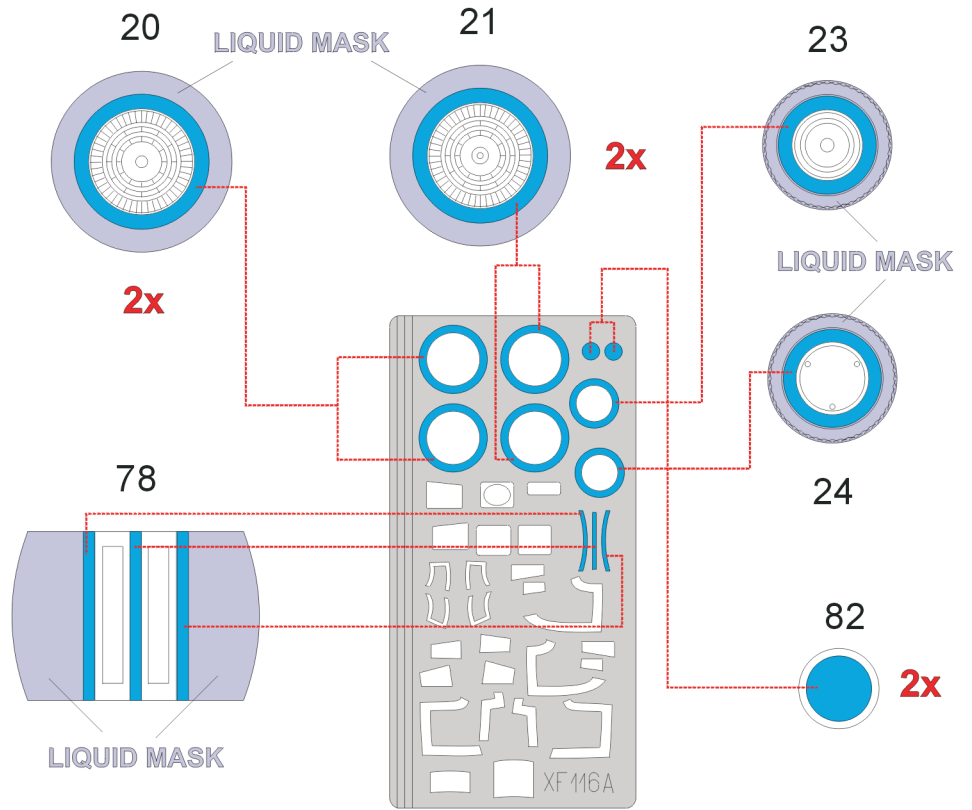

eduard
Express Mask

XF 116

B-26 Marauder

The die-cut mask for accurate canopy frame painting of the
Monogram 1/48 KIT

REFERENCES:

REPLIC # 34 / 1994

FAMOUS AIRPLANES OF WORLD # 126

SQUADRON SIGNAL IN ACTION 1056

1.)

70

2.)

70

3.)

70

LIQUID MASK

4.)