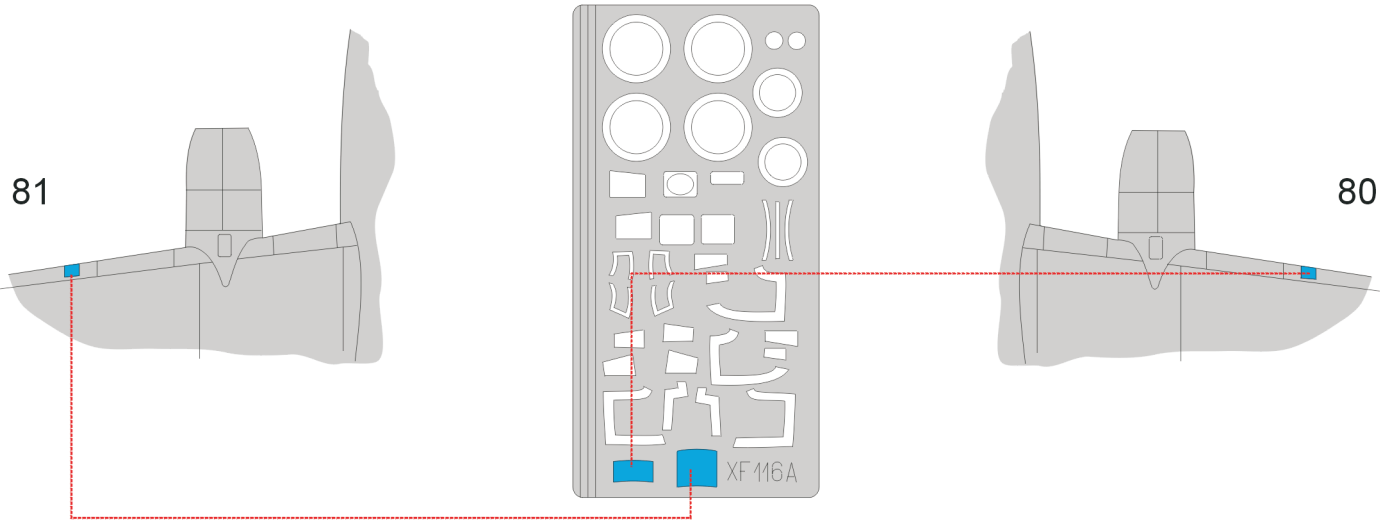

eduard
Express Mask

XF 116

B-26 Marauder

The die-cut mask for accurate canopy frame painting of the
Monogram 1/48 KIT

REFERENCES:

REPLIC # 34 / 1994

FAMOUS AIRPLANES OF WORLD # 126

SQUADRON SIGNAL IN ACTION 1056

70

LIQUID MASK

1.)

71

2.)

LIQUID MASK

71

1.)

79

2.)

79

3.)

79

4.)

79