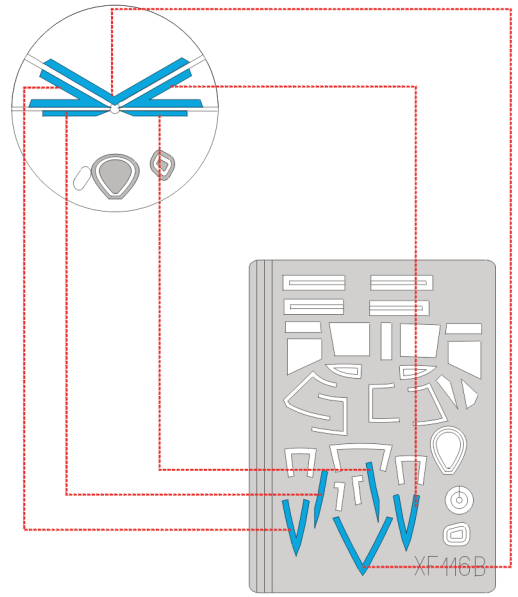

eduard
Express Mask

XF 116

B-26 Marauder

The die-cut mask for accurate canopy frame painting of the
Monogram 1/48 KIT

REFERENCES:

REPLIC # 34 / 1994

FAMOUS AIRPLANES OF WORLD # 126

SQUADRON SIGNAL IN ACTION 1056

1.)

70

2.)

70

3.)

70

LIQUID MASK

4.)