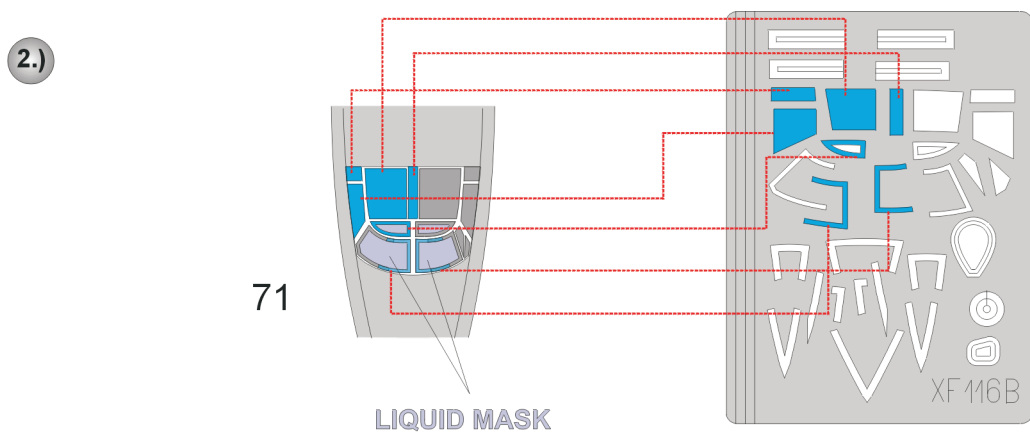

eduard
Express Mask

XF 116

B-26 Marauder

The die-cut mask for accurate canopy frame painting of the
Monogram 1/48 KIT

REFERENCES:

REPLIC # 34 / 1994

FAMOUS AIRPLANES OF WORLD # 126

SQUADRON SIGNAL IN ACTION 1056

70

LIQUID MASK

1.)

71

2.)

LIQUID MASK

71

1.)