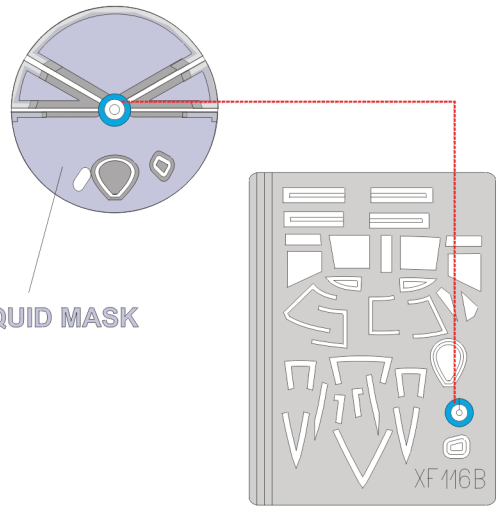

eduard
Express Mask

XF 116

B-26 Marauder

The die-cut mask for accurate canopy frame painting of the
Monogram 1/48 KIT

REFERENCES:

REPLIC # 34 / 1994

FAMOUS AIRPLANES OF WORLD # 126

SQUADRON SIGNAL IN ACTION 1056

1.)

70

2.)

70

3.)

70

LIQUID MASK

4.)

70

LIQUID MASK

1.)

71

2.)

LIQUID MASK

71

1.)