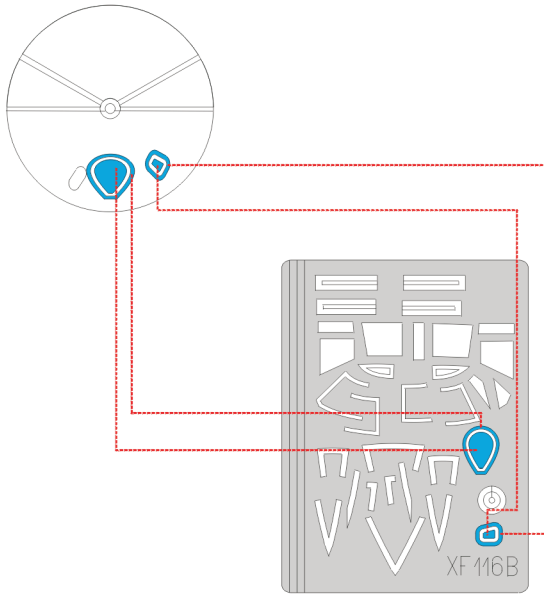

eduard
Express Mask

XF 116

B-26 Marauder

The die-cut mask for accurate canopy frame painting of the
Monogram 1/48 KIT

REFERENCES:

REPLIC # 34 / 1994

FAMOUS AIRPLANES OF WORLD # 126

SQUADRON SIGNAL IN ACTION 1056

1.)

70

2.)

70

3.)

70

LIQUID MASK

4.)