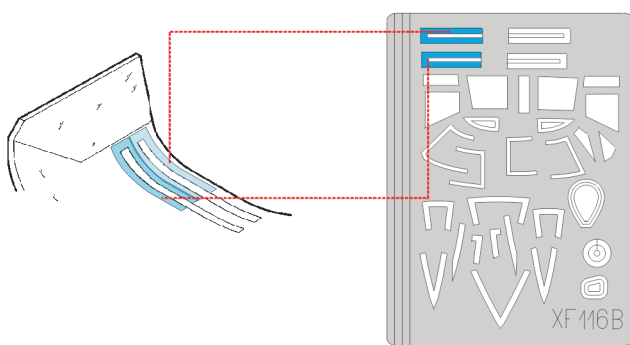

1.)

70

2.)

70

3.)

70

LIQUID MASK

4.)

70

LIQUID MASK

1.)

71

2.)

LIQUID MASK

71