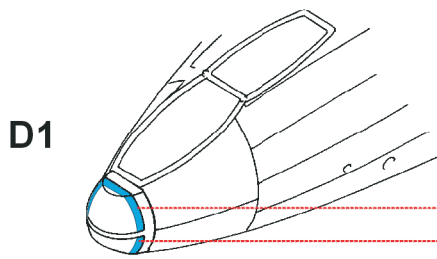

eduard
Express Mask

JIN Gekko

The die-cut mask for accurate canopy frame painting of the
Tamiya 1/48 KIT

XF 112

1.)

2.)

LIQUID MASK