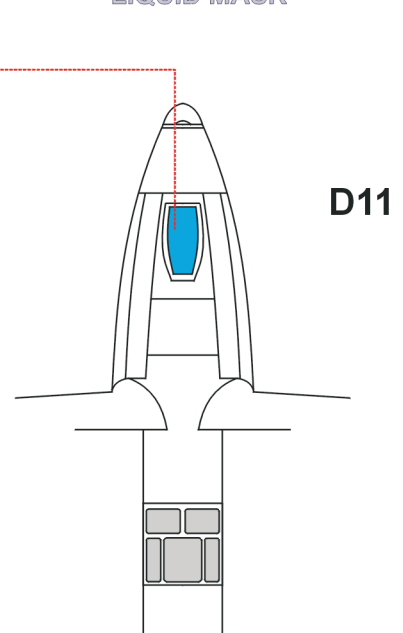

eduard
Express Mask

JIN Gekko

The die-cut mask for accurate canopy frame painting of the
Tamiya 1/48 KIT

XF 112

1.)

2.)

LIQUID MASK