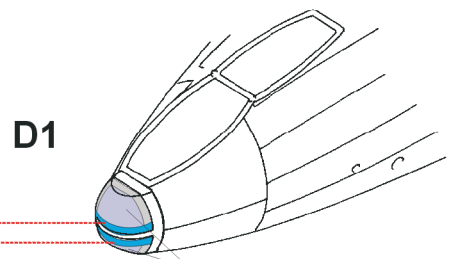

eduard
Express Mask

JIN Gekko

The die-cut mask for accurate canopy frame painting of the
Tamiya 1/48 KIT

XF 112

1.)

2.)

LIQUID MASK