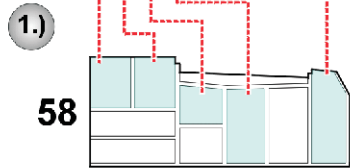

eduard
Express Mask

XF 109

Lysander

The die-cut mask for accurate canopy frame painting of the
Gavia 1/48 KIT

 - LIQUID MASK

 - LIQUID MASK