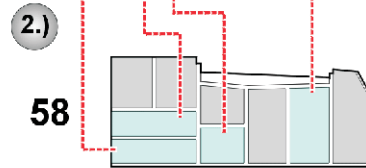

eduard
Express Mask

XF 109

Lysander

The die-cut mask for accurate canopy frame painting of the
Gavia 1/48 KIT

 - LIQUID MASK

 - LIQUID MASK