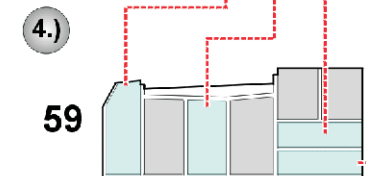

eduard
Express Mask

XF 109

Lysander

The die-cut mask for accurate canopy frame painting of the
Gavia 1/48 KIT

 - LIQUID MASK

 - LIQUID MASK