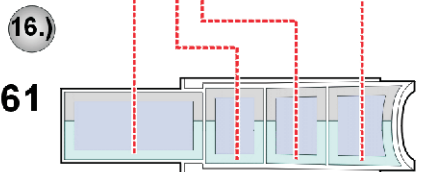

eduard
Express Mask

XF 109

Lysander

The die-cut mask for accurate canopy frame painting of the
Gavia 1/48 KIT

 - LIQUID MASK

 - LIQUID MASK