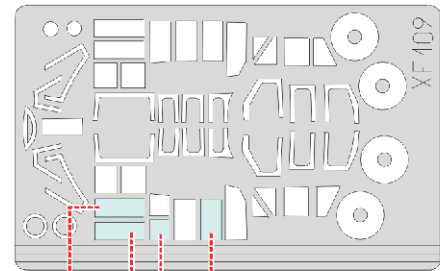

eduard
Express Mask

XF 109

Lysander

The die-cut mask for accurate canopy frame painting of the
Gavia 1/48 KIT

 - LIQUID MASK

 - LIQUID MASK