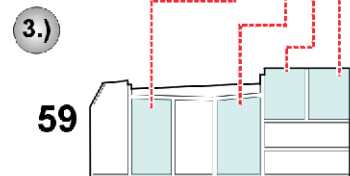

eduard
Express Mask

XF 109

Lysander

The die-cut mask for accurate canopy frame painting of the
Gavia 1/48 KIT

 - LIQUID MASK

 - LIQUID MASK