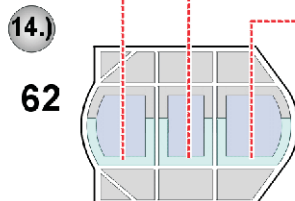

eduard
Express Mask

XF 109

Lysander

The die-cut mask for accurate canopy frame painting of the
Gavia 1/48 KIT

 - LIQUID MASK

 - LIQUID MASK