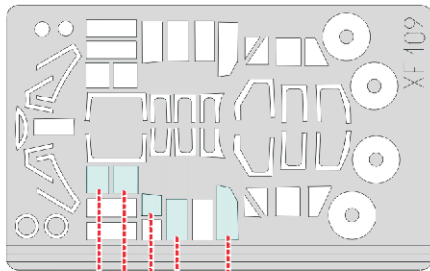

eduard
Express Mask

XF 109

Lysander

The die-cut mask for accurate canopy frame painting of the
Gavia 1/48 KIT

 - LIQUID MASK

 - LIQUID MASK