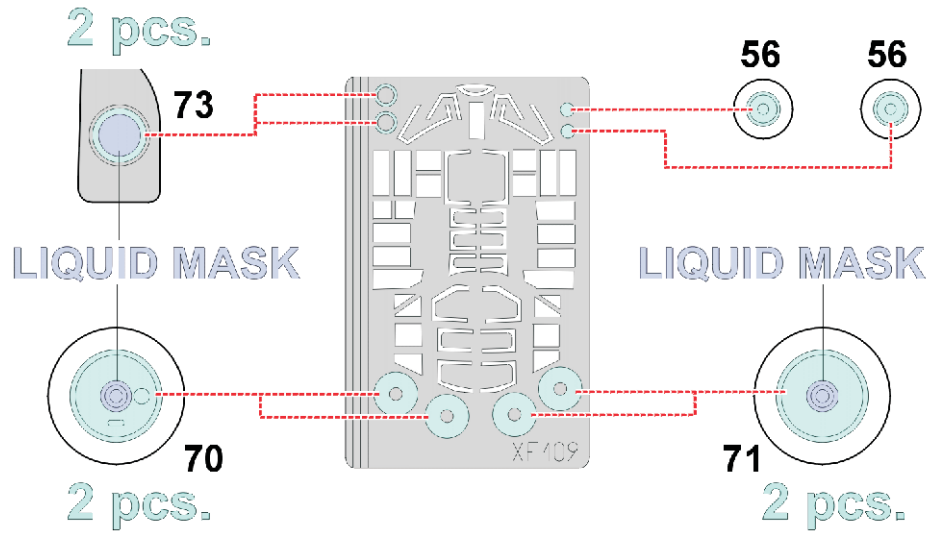

eduard
Express Mask

XF 109

Lysander

The die-cut mask for accurate canopy frame painting of the
Gavia 1/48 KIT

 - LIQUID MASK

 - LIQUID MASK