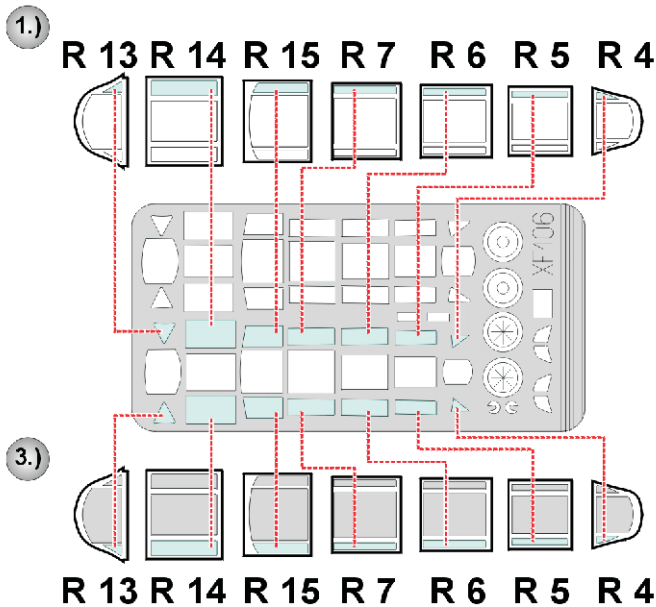

# B5N Kate

The die-cut mask for accurate canopy frame painting of the  
*Hasegawa 1/48 KIT*

**XF 106**

**REFERENCES:** Bunnin-Do FAOW: Type 97 Carrier Torpedo Bomber # 32  
 Maru Mechanic: Nakajima B5N # 18 & 47  
 Profile Publications: Nakajima B5N Kate Profile # 141