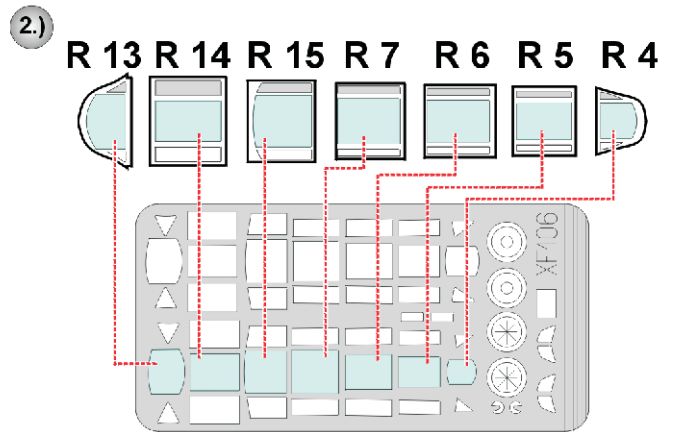

# B5N Kate

The die-cut mask for accurate canopy frame painting of the  
*Hasegawa 1/48 KIT*

**XF 106**

**REFERENCES:** Bunnin-Do FAOW: Type 97 Carrier Torpedo Bomber # 32  
 Maru Mechanic: Nakajima B5N # 18 & 47  
 Profile Publications: Nakajima B5N Kate Profile # 141