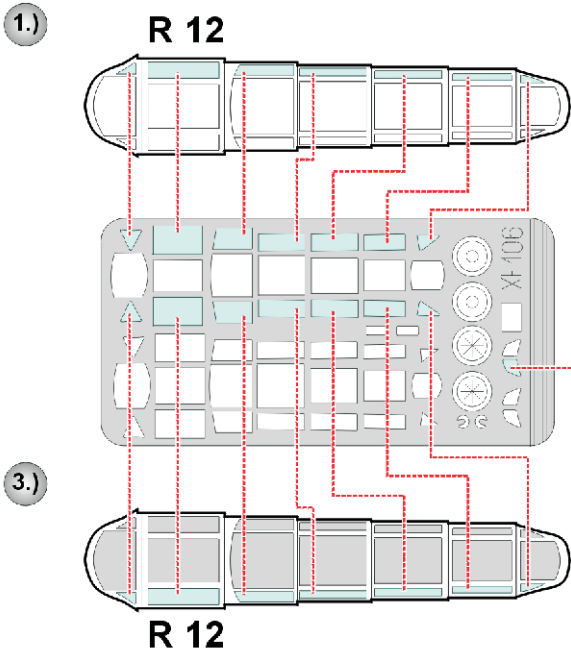

# B5N Kate

The die-cut mask for accurate canopy frame painting of the  
*Hasegawa 1/48 KIT*

**XF 106**

**REFERENCES:** Bunnin-Do FAOW: Type 97 Carrier Torpedo Bomber # 32  
 Maru Mechanic: Nakajima B5N # 18 & 47  
 Profile Publications: Nakajima B5N Kate Profile # 141