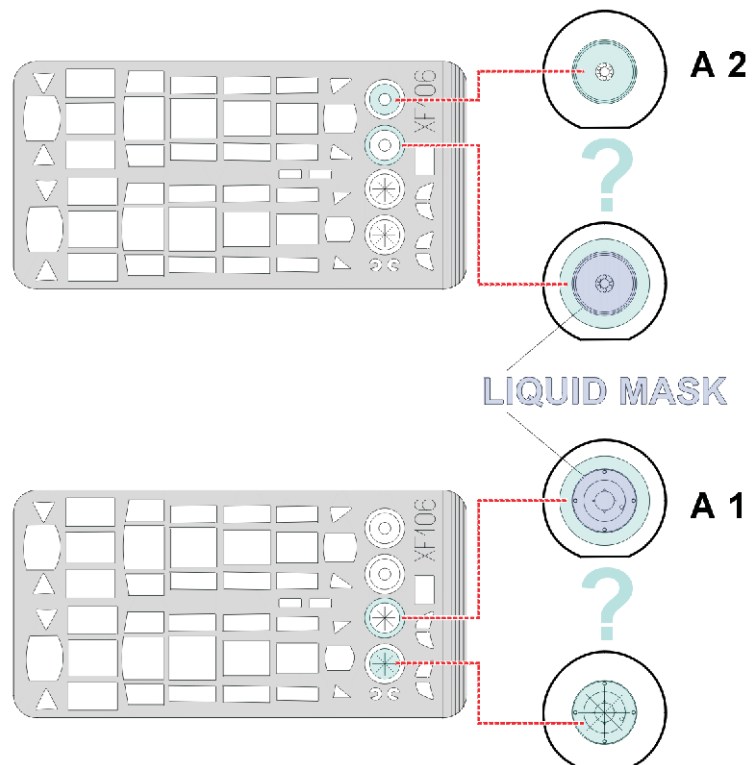

**eduard**  
**Express Mask**

# B5N Kate

The die-cut mask for accurate canopy frame painting of the  
*Hasegawa 1/48 KIT*

**XF 106**

**REFERENCES:** Bunnin-Do FAOW: Type 97 Carrier Torpedo Bomber # 32  
 Maru Mechanic: Nakajima B5N # 18 & 47  
 Profile Publications: Nakajima B5N Kate Profile # 141