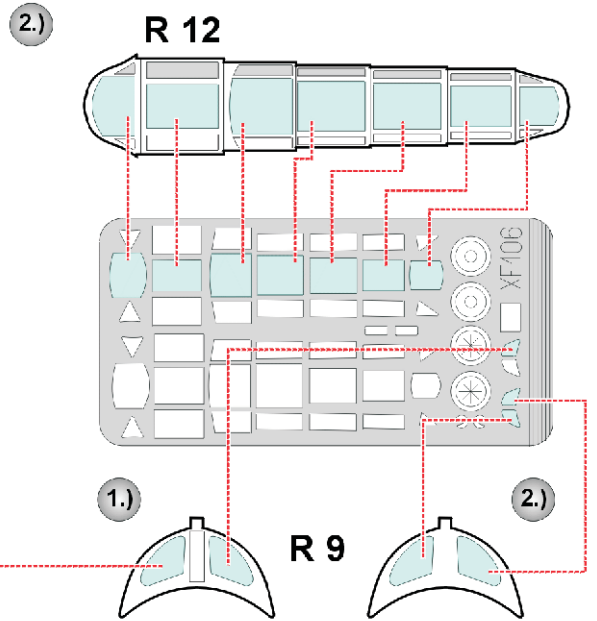

# B5N Kate

The die-cut mask for accurate canopy frame painting of the  
*Hasegawa 1/48 KIT*

**XF 106**

**REFERENCES:** Bunnin-Do FAOW: Type 97 Carrier Torpedo Bomber # 32  
 Maru Mechanic: Nakajima B5N # 18 & 47  
 Profile Publications: Nakajima B5N Kate Profile # 141