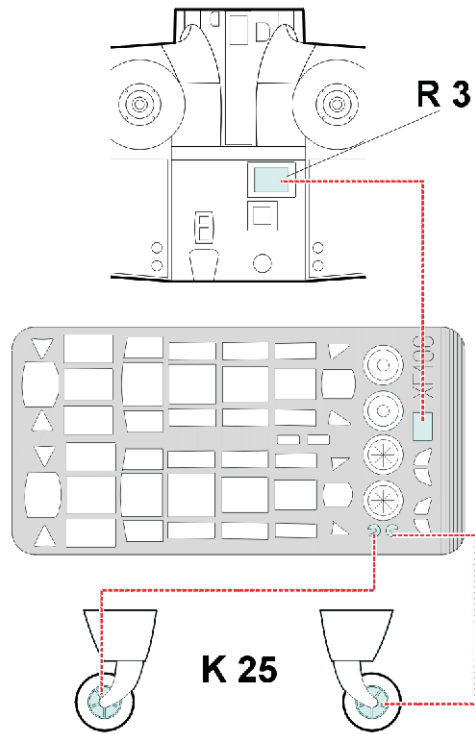

# B5N Kate

The die-cut mask for accurate canopy frame painting of the  
*Hasegawa 1/48 KIT*

**XF 106**

**REFERENCES:** Bunnin-Do FAOW: Type 97 Carrier Torpedo Bomber # 32  
 Maru Mechanic: Nakajima B5N # 18 & 47  
 Profile Publications: Nakajima B5N Kate Profile # 141