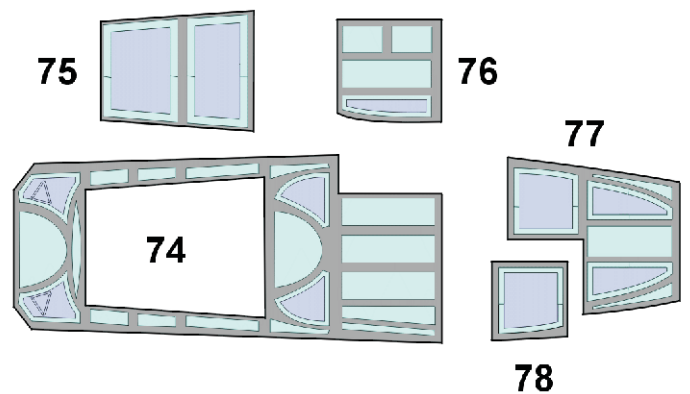

# P-61 Black Widow

The die-cut mask for accurate canopy frame painting of the  
*Monogram 1/48 KIT*

- 13.)  **INTERIOR COLOR**
- 14.)  **CAMOUFLAGE COLOR**
- LIQUID MASK** 

REFERENCES: Sqadron/Signal Publ.:In action #1106 - Black Widow