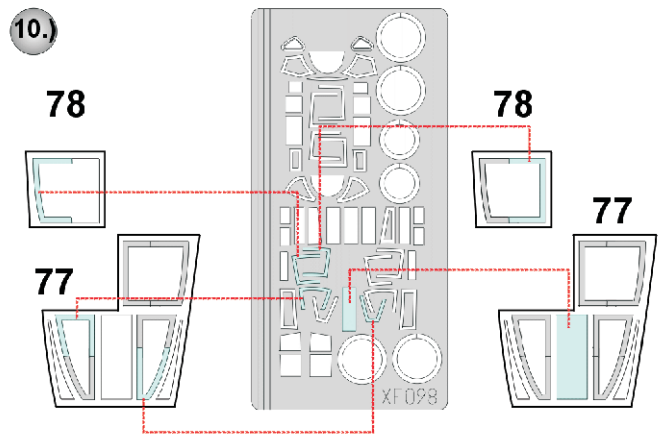

# P-61 Black Widow

The die-cut mask for accurate canopy frame painting of the  
*Monogram 1/48 KIT*

- 13.)  **INTERIOR COLOR**
- 14.)  **CAMOUFLAGE COLOR**
- LIQUID MASK** 

REFERENCES: Sqadron/Signal Publ.:In action #1106 - Black Widow