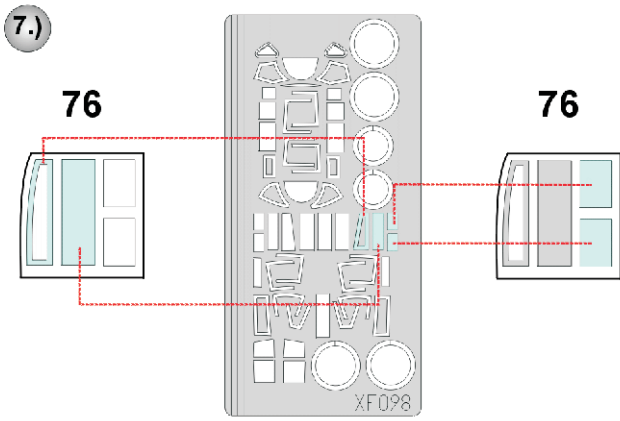

# P-61 Black Widow

The die-cut mask for accurate canopy frame painting of the  
*Monogram 1/48 KIT*

- 13.)  **INTERIOR COLOR**
- 14.)  **CAMOUFLAGE COLOR**
- LIQUID MASK** 

REFERENCES: Sqadron/Signal Publ.:In action #1106 - Black Widow