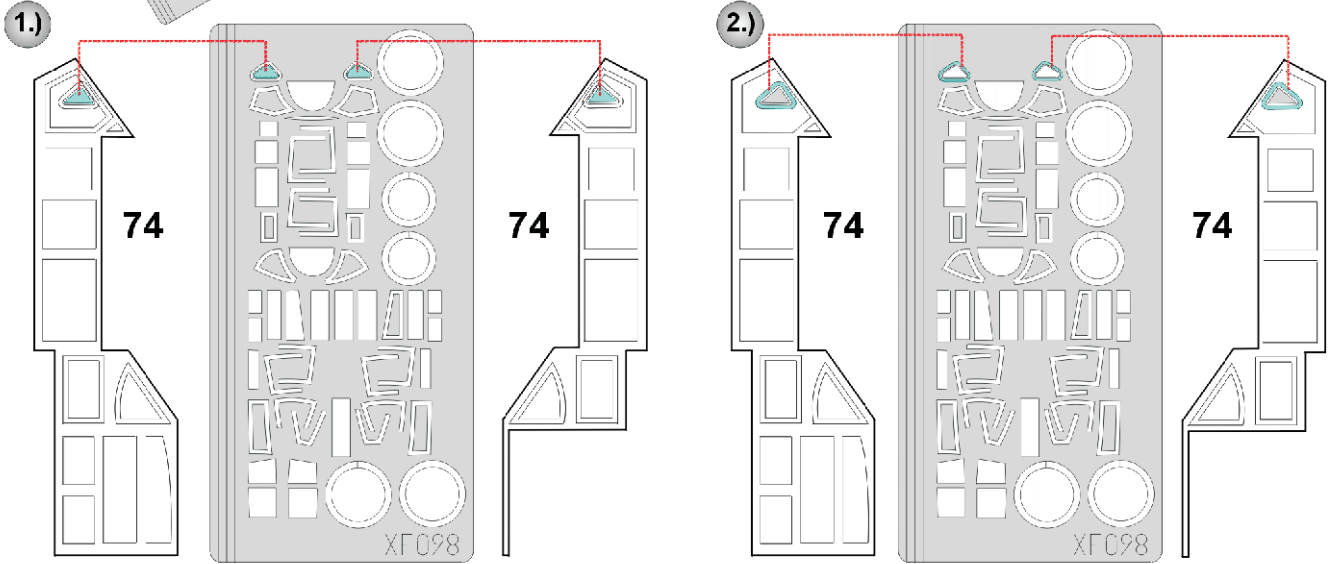

# P-61 Black Widow

The die-cut mask for accurate canopy frame painting of the  
*Monogram 1/48 KIT*

- 13.)  **INTERIOR COLOR**
- 14.)  **CAMOUFLAGE COLOR**
- LIQUID MASK** 

REFERENCES: Sqadron/Signal Publ.:In action #1106 - Black Widow