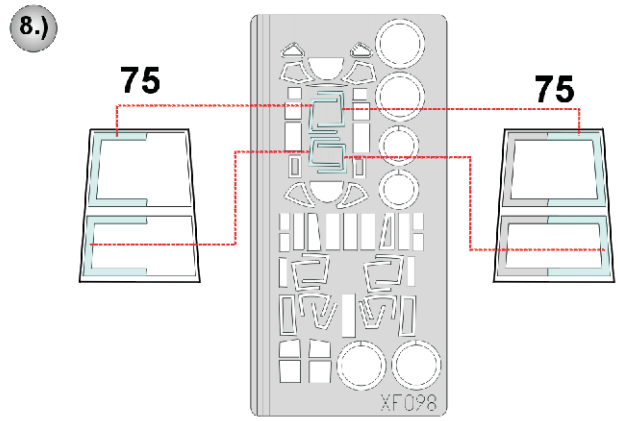

# P-61 Black Widow

The die-cut mask for accurate canopy frame painting of the  
*Monogram 1/48 KIT*

- 13.)  **INTERIOR COLOR**
- 14.)  **CAMOUFLAGE COLOR**
- LIQUID MASK** 

REFERENCES: Sqadron/Signal Publ.:In action #1106 - Black Widow