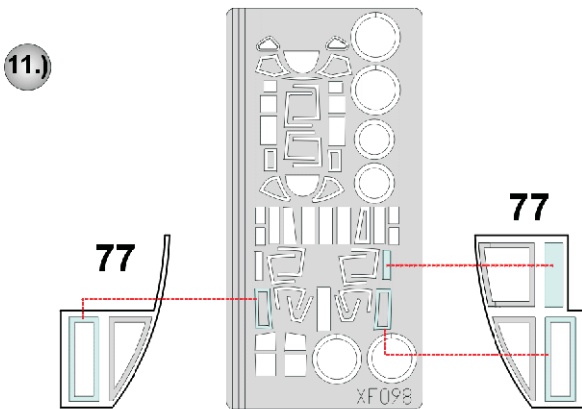

# P-61 Black Widow

The die-cut mask for accurate canopy frame painting of the  
*Monogram 1/48 KIT*

- 13.)  **INTERIOR COLOR**
- 14.)  **CAMOUFLAGE COLOR**
- LIQUID MASK** 

REFERENCES: Sqadron/Signal Publ.:In action #1106 - Black Widow