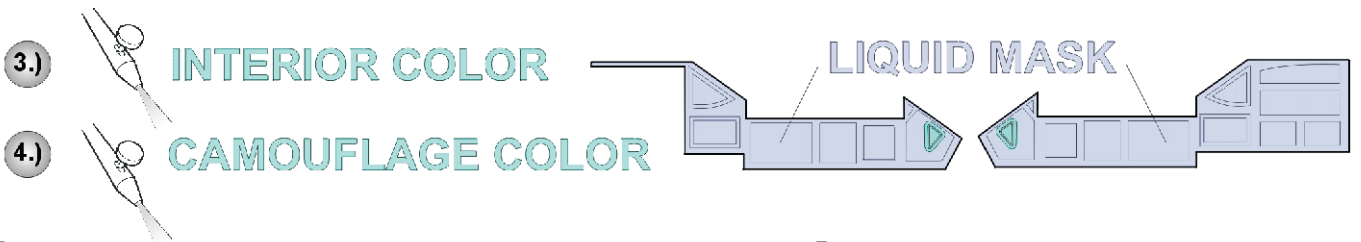

# P-61 Black Widow

The die-cut mask for accurate canopy frame painting of the  
*Monogram 1/48 KIT*

- 13.)  **INTERIOR COLOR**
- 14.)  **CAMOUFLAGE COLOR**
- LIQUID MASK** 

REFERENCES: Sqadron/Signal Publ.:In action #1106 - Black Widow