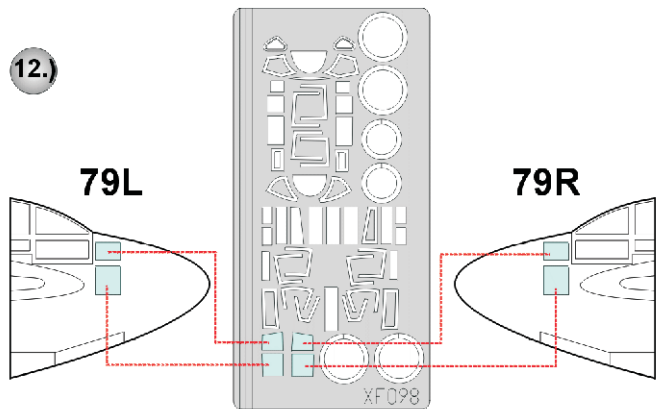

# P-61 Black Widow

The die-cut mask for accurate canopy frame painting of the  
*Monogram 1/48 KIT*

- 13.)  **INTERIOR COLOR**
- 14.)  **CAMOUFLAGE COLOR**
- LIQUID MASK** 

REFERENCES: Sqadron/Signal Publ.:In action #1106 - Black Widow