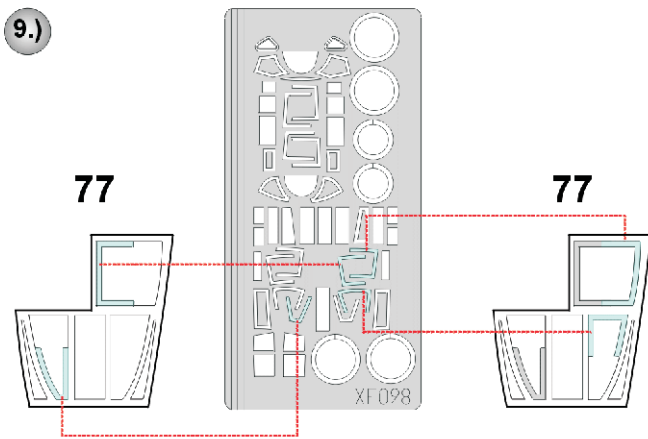

# P-61 Black Widow

The die-cut mask for accurate canopy frame painting of the  
*Monogram 1/48 KIT*

- 13.)  **INTERIOR COLOR**
- 14.)  **CAMOUFLAGE COLOR**
- LIQUID MASK** 

REFERENCES: Sqadron/Signal Publ.:In action #1106 - Black Widow