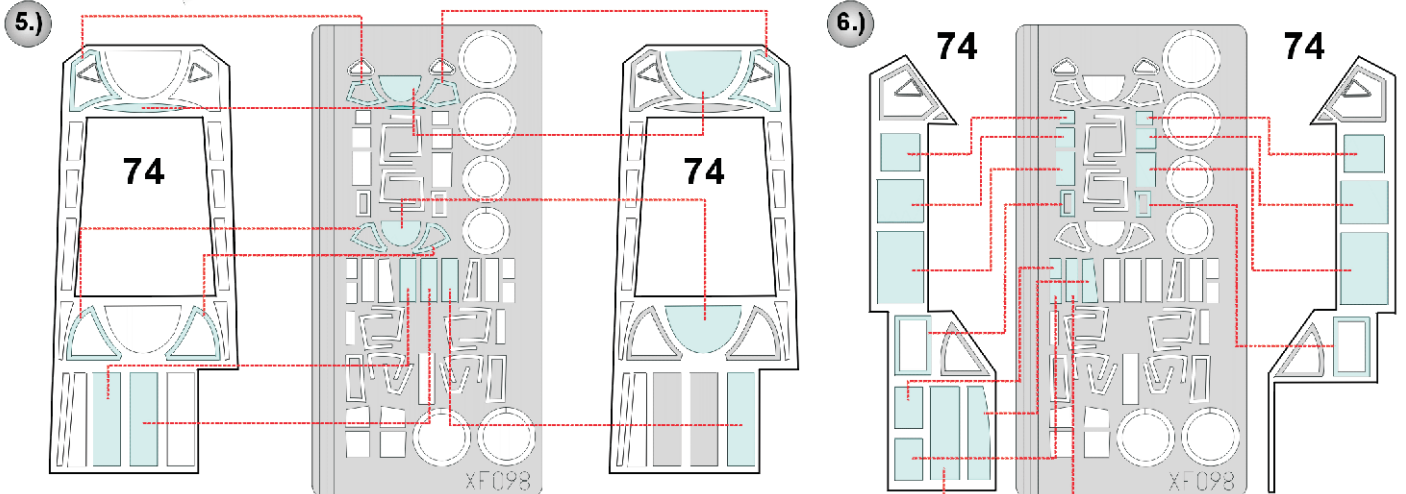

# P-61 Black Widow

The die-cut mask for accurate canopy frame painting of the  
*Monogram 1/48 KIT*

- 13.)  **INTERIOR COLOR**
- 14.)  **CAMOUFLAGE COLOR**
- LIQUID MASK** 

REFERENCES: Sqadron/Signal Publ.:In action #1106 - Black Widow