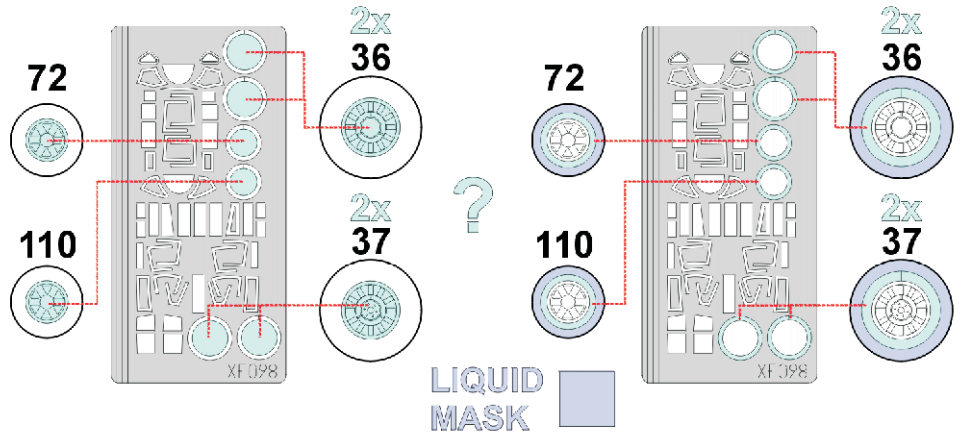

# P-61 Black Widow

The die-cut mask for accurate canopy frame painting of the  
*Monogram 1/48 KIT*

- 13.)  **INTERIOR COLOR**
- 14.)  **CAMOUFLAGE COLOR**
- LIQUID MASK** 

REFERENCES: Sqadron/Signal Publ.:In action #1106 - Black Widow