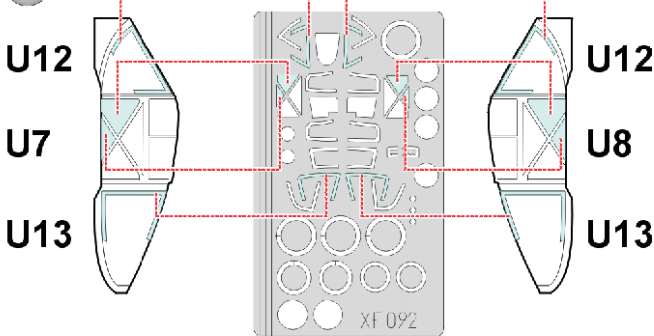

eduard
Express Mask

P-38 Lightning

The die-cut mask for accurate canopy frame painting of the
Hasegawa 1/48 KIT

XF 092

LIQUID MASK

LIQUID MASK

1.)

2.)