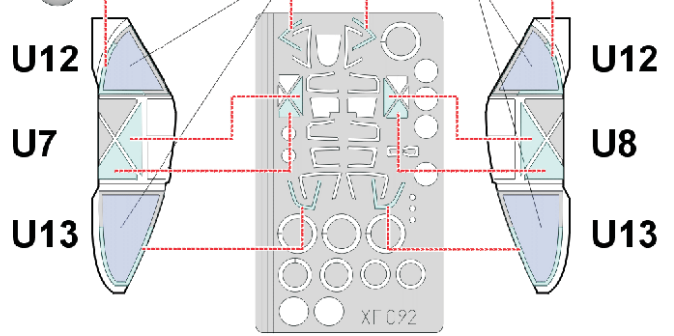

eduard
Express Mask

P-38 Lightning

The die-cut mask for accurate canopy frame painting of the
Hasegawa 1/48 KIT

XF 092

LIQUID MASK

LIQUID MASK

1.)

2.)