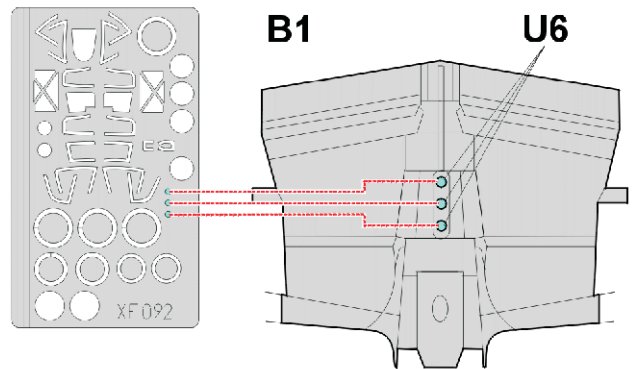

5.)

6.)

7.)

INTERIOR COLOR

8.)

CAMOUFLAGE COLOR

9.)

TIRE COLOR

REFERENCES: Squadron/Signal Publ.: In action # 1109 - P-38 Lightning
Replic #26
Aero Detail P-38