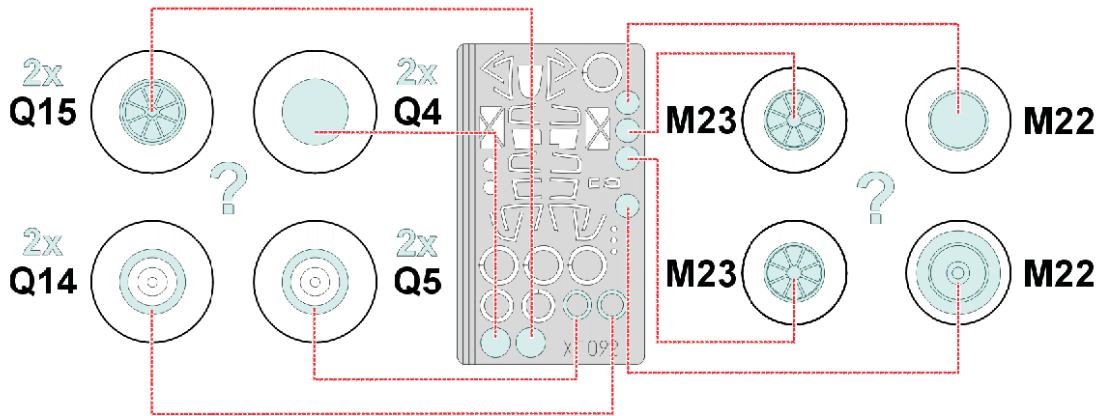

eduard
Express Mask

P-38 Lightning

The die-cut mask for accurate canopy frame painting of the
Hasegawa 1/48 KIT

XF 092

LIQUID MASK

LIQUID MASK

1.)

2.)

9.)

TIRE COLOR

REFERENCES: Squadron/Signal Publ.: In action # 1109 - P-38 Lightning
 Replic #26
 Aero Detail P-38