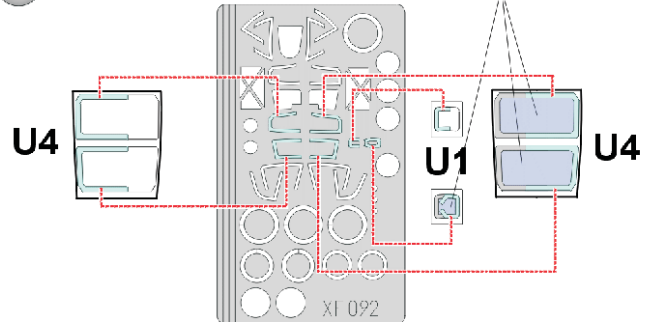

eduard
Express Mask

P-38 Lightning

The die-cut mask for accurate canopy frame painting of the
Hasegawa 1/48 KIT

XF 092

LIQUID MASK

LIQUID MASK

1.)

2.)

3.)

4.)