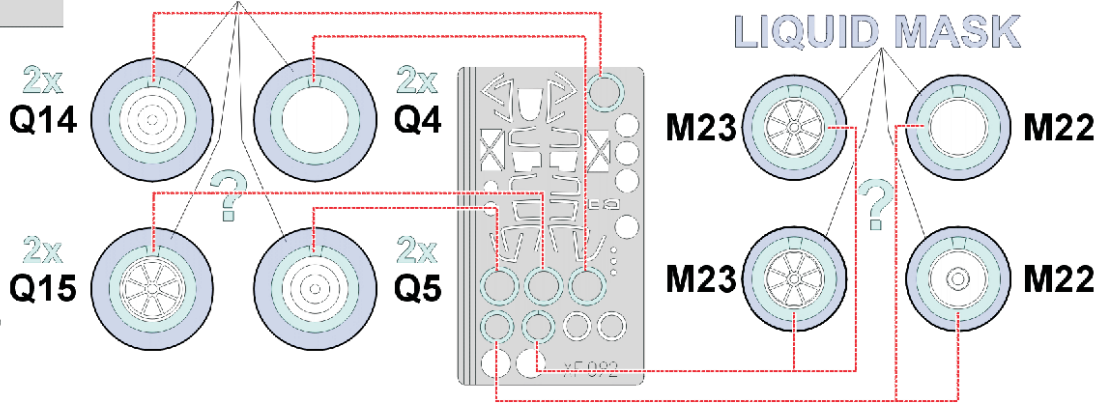

eduard
Express Mask

P-38 Lightning

The die-cut mask for accurate canopy frame painting of the
Hasegawa 1/48 KIT

XF 092

LIQUID MASK

LIQUID MASK

1.)

2.)

9.)

TIRE COLOR

REFERENCES: Squadron/Signal Publ.: In action # 1109 - P-38 Lightning
 Replic #26
 Aero Detail P-38