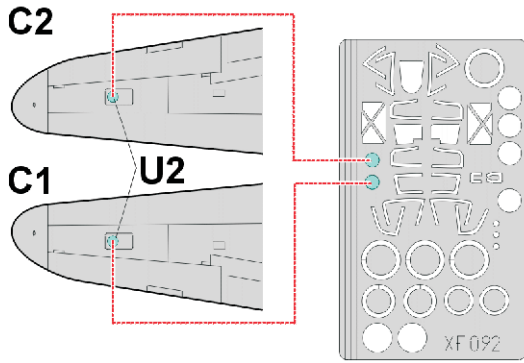

5.)

6.)

7.)

INTERIOR COLOR

8.)

CAMOUFLAGE COLOR

9.)

TIRE COLOR

REFERENCES: Squadron/Signal Publ.: In action # 1109 - P-38 Lightning
Replic #26
Aero Detail P-38