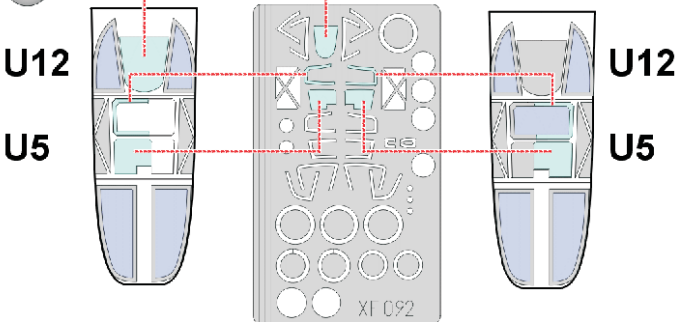

eduard
Express Mask

P-38 Lightning

The die-cut mask for accurate canopy frame painting of the
Hasegawa 1/48 KIT

XF 092

LIQUID MASK

LIQUID MASK

1.)

2.)

3.)

4.)