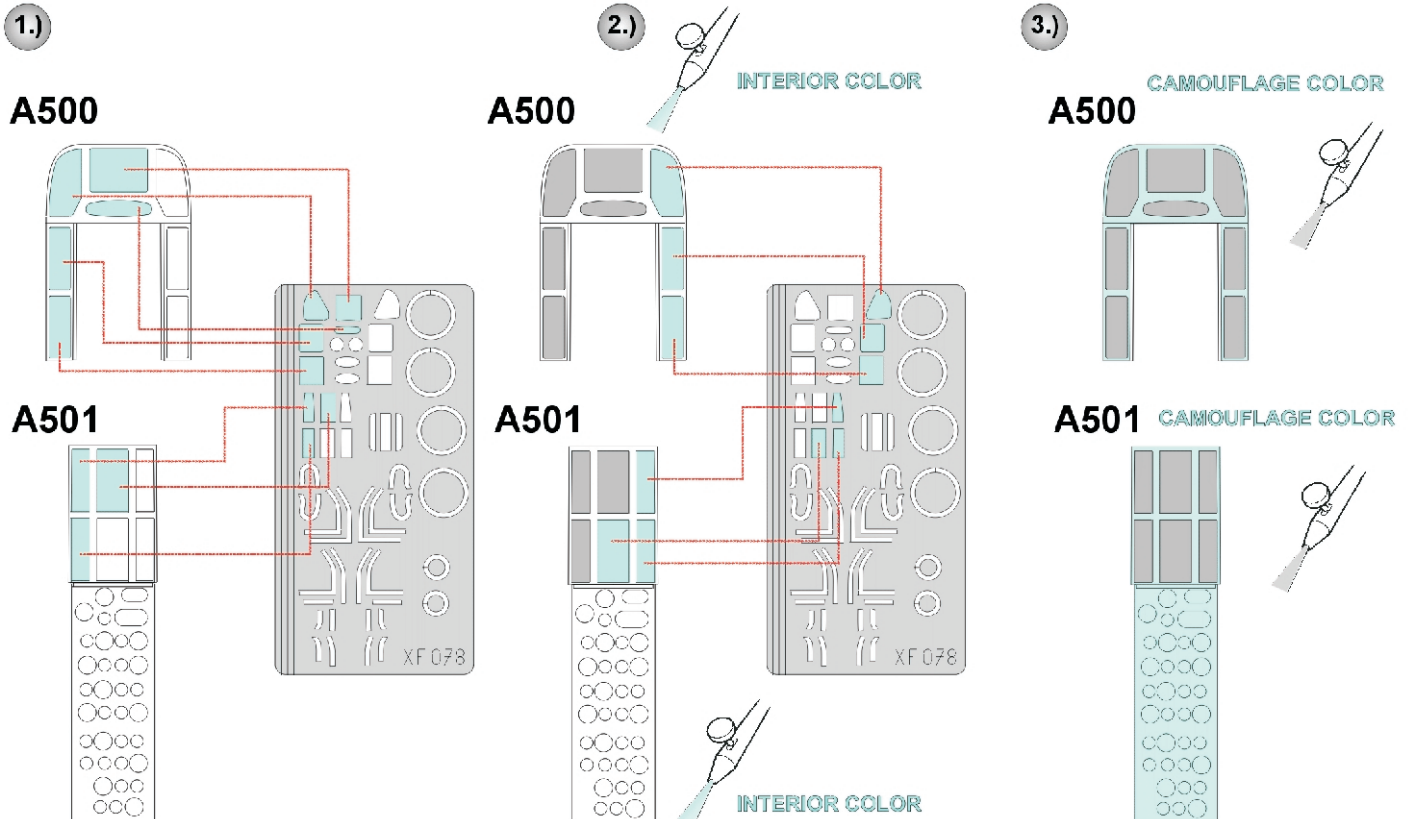

eduard
Express Mask

XF 078

A-20 Havoc

The die-cut mask for accurate canopy frame painting of the
AMT 1/48 KIT

REFERENCES:
Squadron / Signal Publications
in action 1056
Scale Models 1/ 1978
Replic #46/ 1995

1.)

B504

CUT A SHARP ANGLE

2.)

B504

3.)

B504

B504

CUT A SHARP ANGLE

B504

4.)

INTERIOR COLOR

B504

B504

5.)

CAMOUFLAGE COLOR

B504