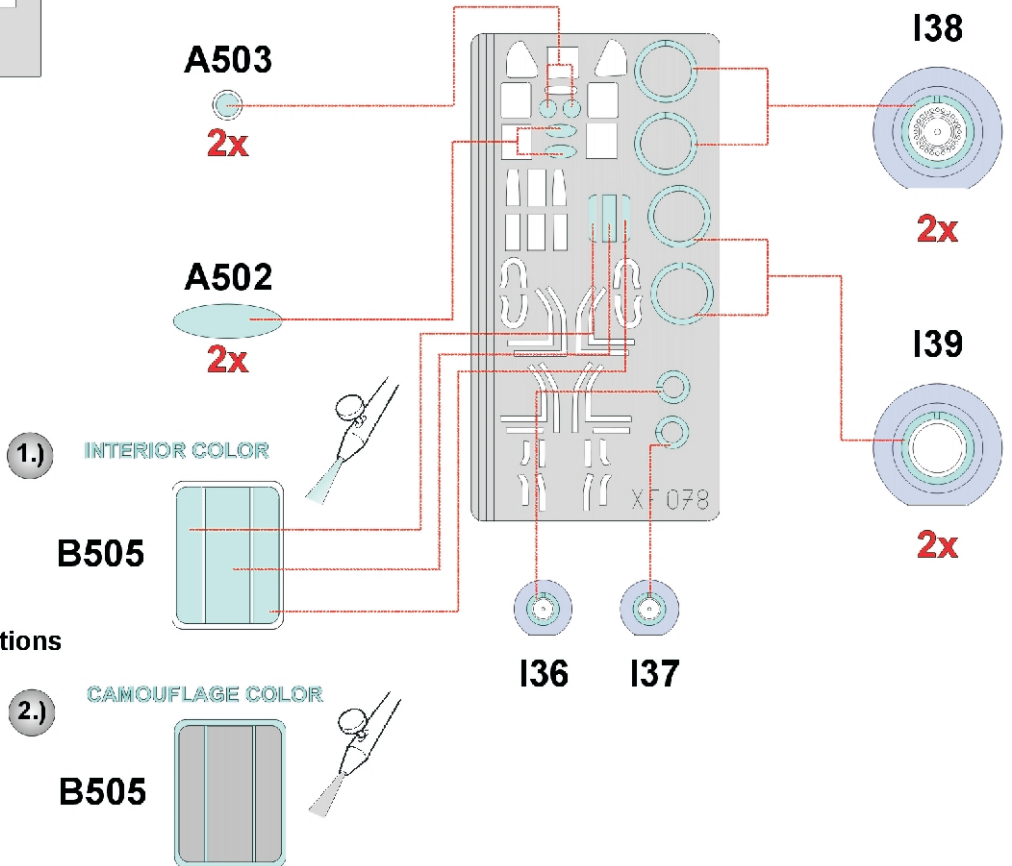

eduard
Express Mask

XF 078

A-20 Havoc

The die-cut mask for accurate canopy frame painting of the
AMT 1/48 KIT

REFERENCES:
Squadron / Signal Publications
in action 1056
Scale Models 1/ 1978
Replic #46/ 1995

1.)

B504

CUT A SHARP ANGLE

2.)

B504

3.)

B504

B504

CUT A SHARP ANGLE

B504

4.)

INTERIOR COLOR

B504

B504

5.)

CAMOUFLAGE COLOR

B504