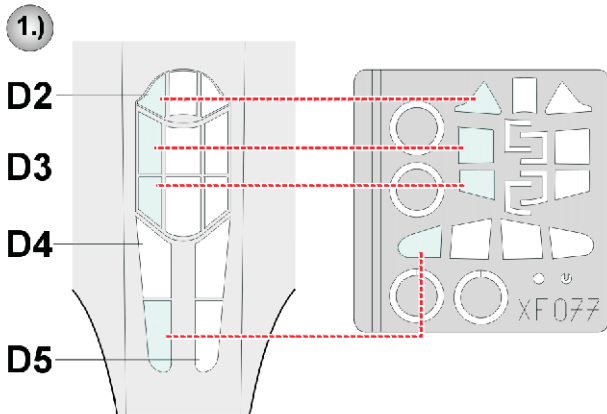

eduard
Express Mask

P-40 B/C Tomahawk

The die-cut mask for accurate canopy frame painting of the
Academy/Hobbycraft 1/48 KIT

XF 077

5.) **INTERIOR COLOR**

6.) **CAMOUFLAGE COLOR**

REFERENCES: Squadron/Signal Publ.:IN ACTION #1026 - CURTIS P-40
Detail in Scale # 61 / Part 1
Walk Around # 8