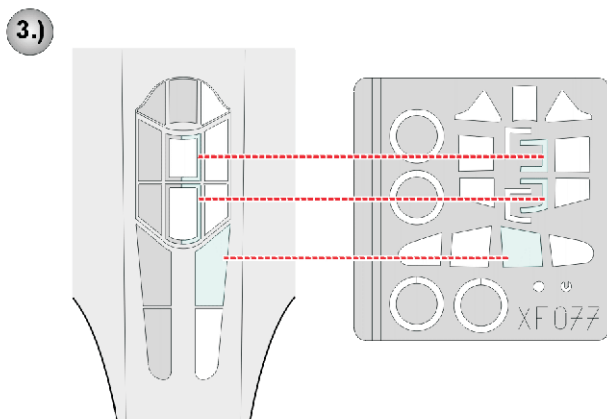

eduard
Express Mask

P-40 B/C Tomahawk

The die-cut mask for accurate canopy frame painting of the
Academy/Hobbycraft 1/48 KIT

XF 077

5.) **INTERIOR COLOR**

6.) **CAMOUFLAGE COLOR**

REFERENCES: Squadron/Signal Publ.:IN ACTION #1026 - CURTIS P-40
Detail in Scale # 61 / Part 1
Walk Around # 8