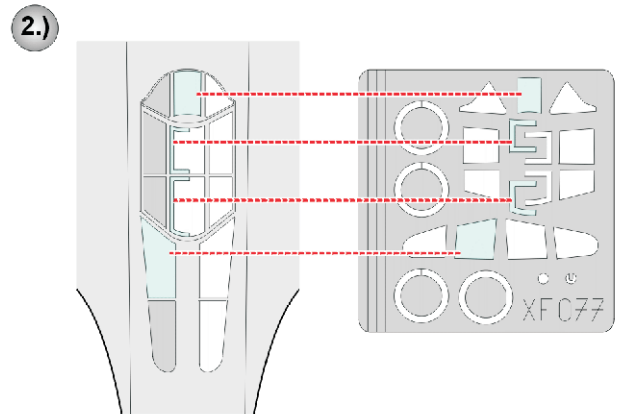

eduard
Express Mask

P-40 B/C Tomahawk

The die-cut mask for accurate canopy frame painting of the
Academy/Hobbycraft 1/48 KIT

XF 077

5.) **INTERIOR COLOR**

6.) **CAMOUFLAGE COLOR**

REFERENCES: Squadron/Signal Publ.:IN ACTION #1026 - CURTIS P-40
Detail in Scale # 61 / Part 1
Walk Around # 8