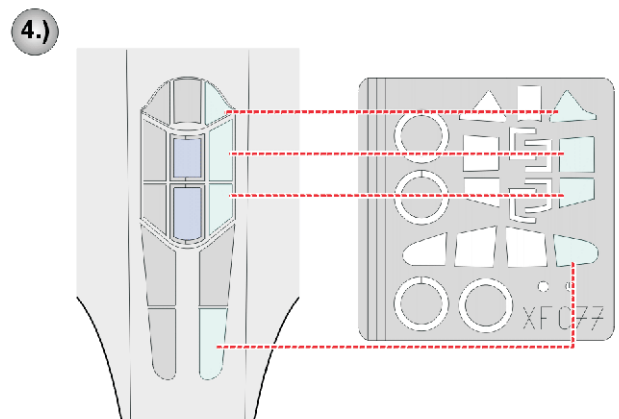

eduard
Express Mask

P-40 B/C Tomahawk

The die-cut mask for accurate canopy frame painting of the
Academy/Hobbycraft 1/48 KIT

XF 077

5.) **INTERIOR COLOR**

6.) **CAMOUFLAGE COLOR**

REFERENCES: Squadron/Signal Publ.:IN ACTION #1026 - CURTIS P-40
Detail in Scale # 61 / Part 1
Walk Around # 8