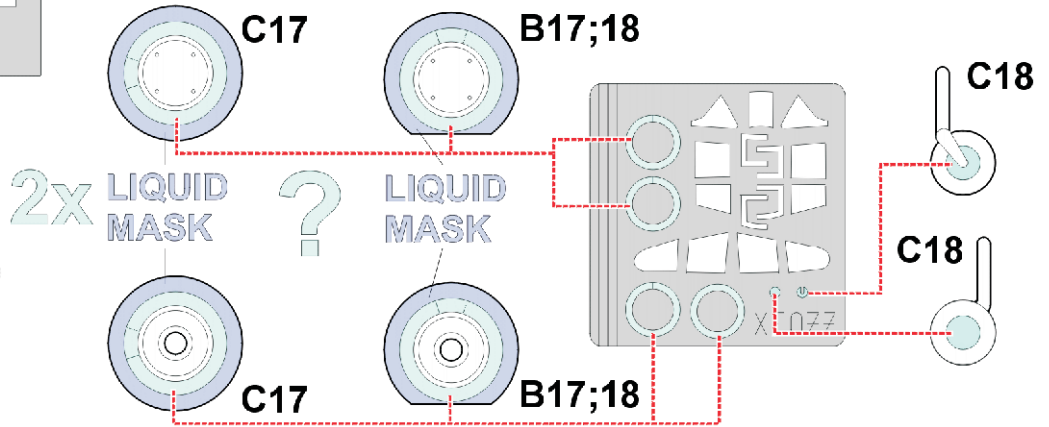

eduard
Express Mask

P-40 B/C Tomahawk

The die-cut mask for accurate canopy frame painting of the
Academy/Hobbycraft 1/48 KIT

XF 077

5.) **INTERIOR COLOR**

6.) **CAMOUFLAGE COLOR**

REFERENCES: Squadron/Signal Publ.:IN ACTION #1026 - CURTIS P-40
Detail in Scale # 61 / Part 1
Walk Around # 8