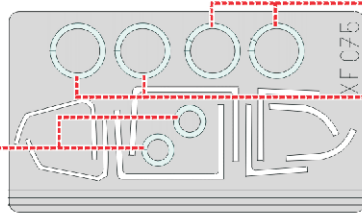

eduard
Express Mask

XF 075

F-15E Strike Eagle

The die-cut mask for accurate canopy frame painting of the
Revell / Monogram 1/48 KIT

LIQUID MASK

21

42;
142

LIQUID MASK