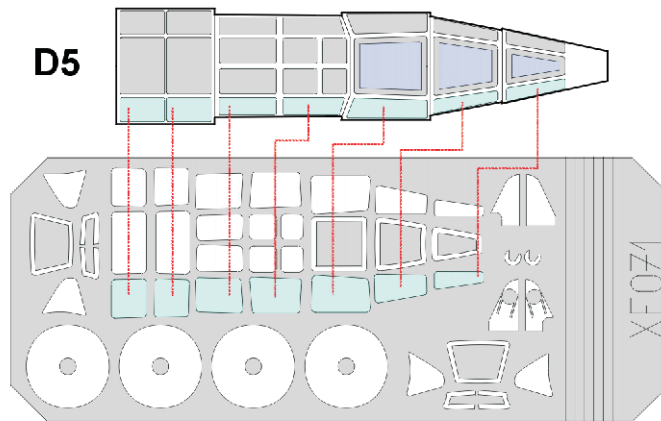

eduard
Express Mask

XF 071

M6A Seiran

The die-cut mask for accurate canopy frame painting of the
Tamiya 1/48 KIT

1.)

2.)

3.)

4.)

LIQUID MASK

REFERENCES:
Monogram Close up Nr. 13