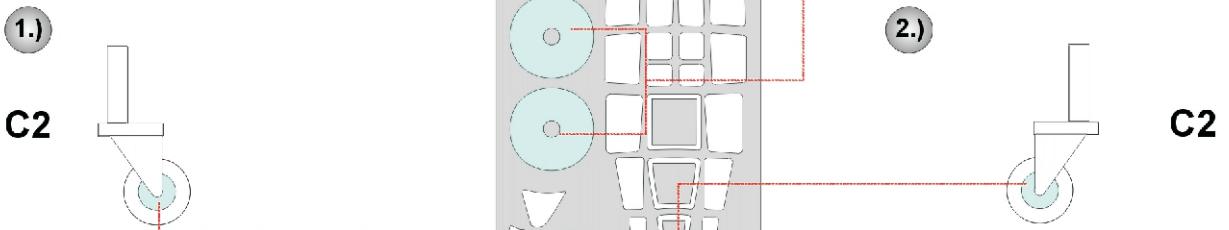

eduard
Express Mask

XF 071

M6A Seiran

The die-cut mask for accurate canopy frame painting of the
Tamiya 1/48 KIT

1.)

2.)

3.)

4.)