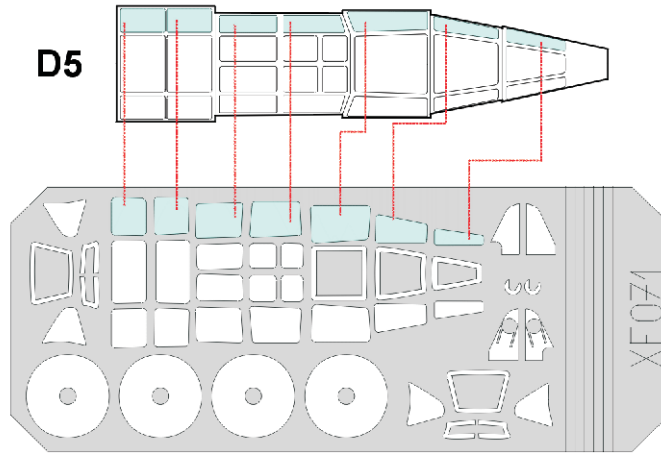

eduard
Express Mask

XF 071

M6A Seiran

The die-cut mask for accurate canopy frame painting of the
Tamiya 1/48 KIT

1.)

2.)

3.)

4.)

LIQUID MASK

REFERENCES:
Monogram Close up Nr. 13