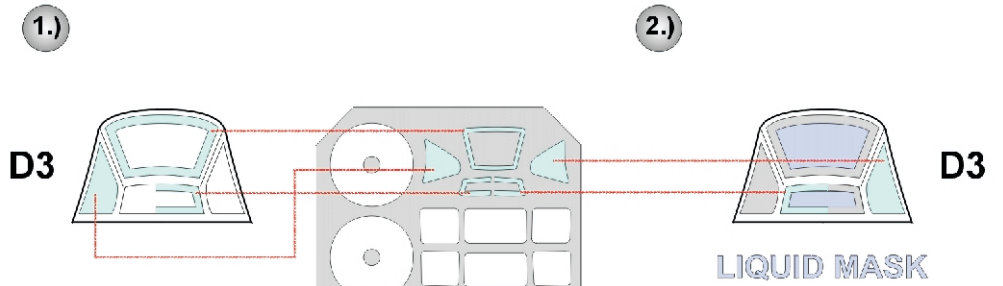

eduard
Express Mask

XF 071

M6A Seiran

The die-cut mask for accurate canopy frame painting of the
Tamiya 1/48 KIT

1.)

2.)

3.)

4.)