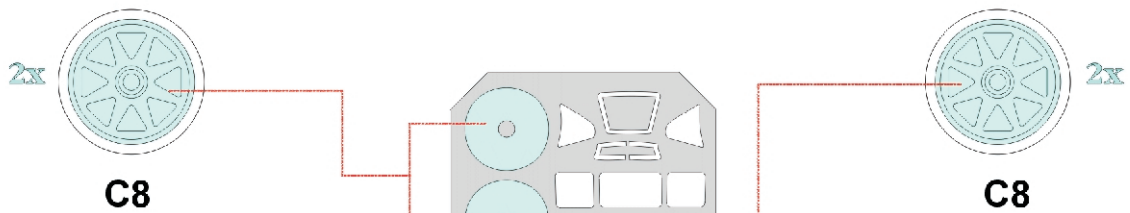

eduard
Express Mask

XF 071

M6A Seiran

The die-cut mask for accurate canopy frame painting of the
Tamiya 1/48 KIT

1.)

2.)

3.)

4.)

LIQUID MASK

REFERENCES:
Monogram Close up Nr. 13