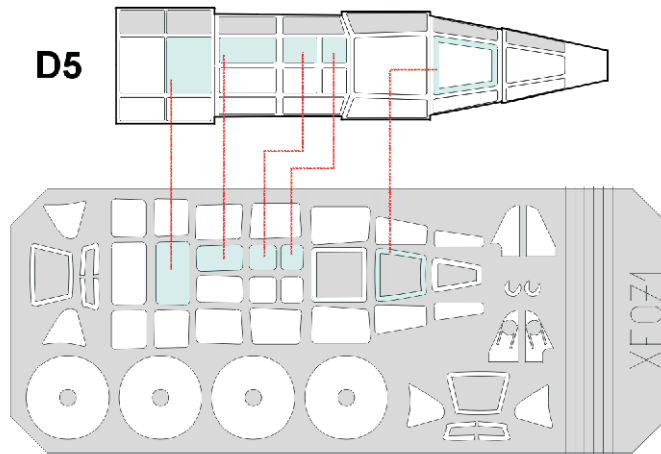

eduard
Express Mask

XF 071

M6A Seiran

The die-cut mask for accurate canopy frame painting of the
Tamiya 1/48 KIT

1.)

2.)

3.)

4.)

LIQUID MASK

REFERENCES:
Monogram Close up Nr. 13