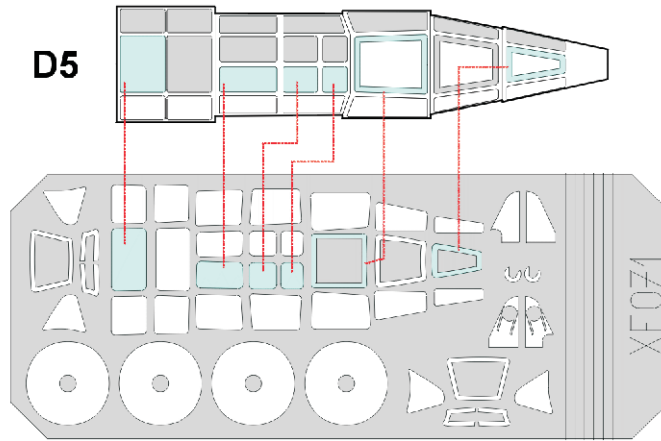

eduard
Express Mask

XF 071

M6A Seiran

The die-cut mask for accurate canopy frame painting of the
Tamiya 1/48 KIT

1.)

2.)

3.)

4.)

LIQUID MASK

REFERENCES:
Monogram Close up Nr. 13