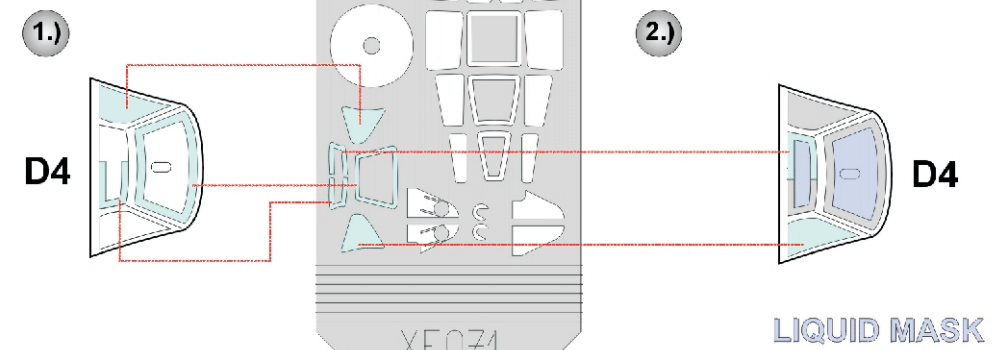

eduard
Express Mask

XF 071

M6A Seiran

The die-cut mask for accurate canopy frame painting of the
Tamiya 1/48 KIT

1.)

2.)

3.)

4.)

LIQUID MASK

REFERENCES:
Monogram Close up Nr. 13