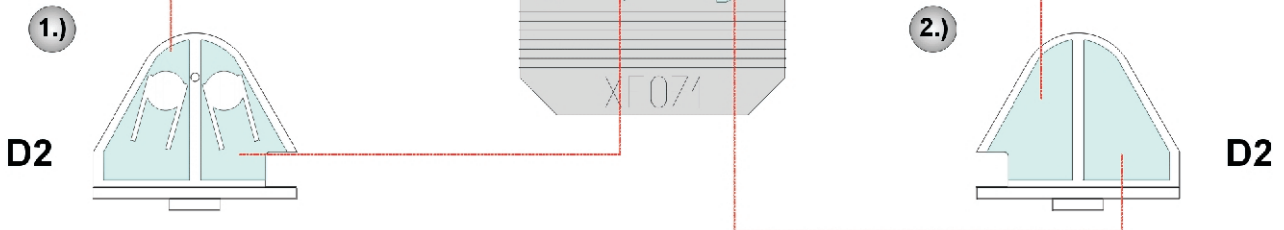

eduard
Express Mask

XF 071

M6A Seiran

The die-cut mask for accurate canopy frame painting of the
Tamiya 1/48 KIT

1.)

2.)

3.)

4.)