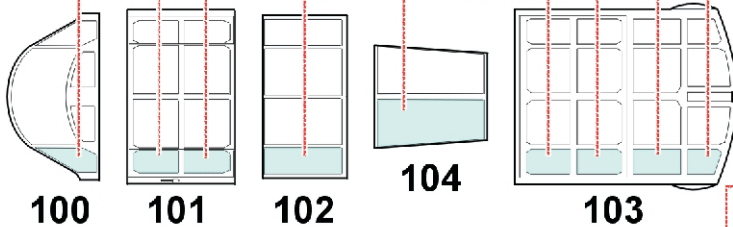

eduard
Express Mask

XF 063

SB2C Helldiver

The die-cut mask for accurate canopy frame painting of the
Revell / Monogram 1/48 KIT

2x

23

LIQUID MASK

2x

24

LIQUID MASK

1.)

2.)

3.)

4.)

LIQUID MASK