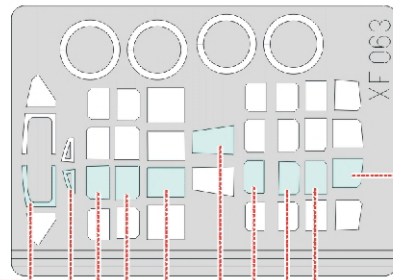

eduard
Express Mask

XF 063

SB2C Helldiver

The die-cut mask for accurate canopy frame painting of the
Revell / Monogram 1/48 KIT

2x

23

LIQUID MASK

2x

24

LIQUID MASK

1.)

2.)

3.)

4.)

LIQUID MASK