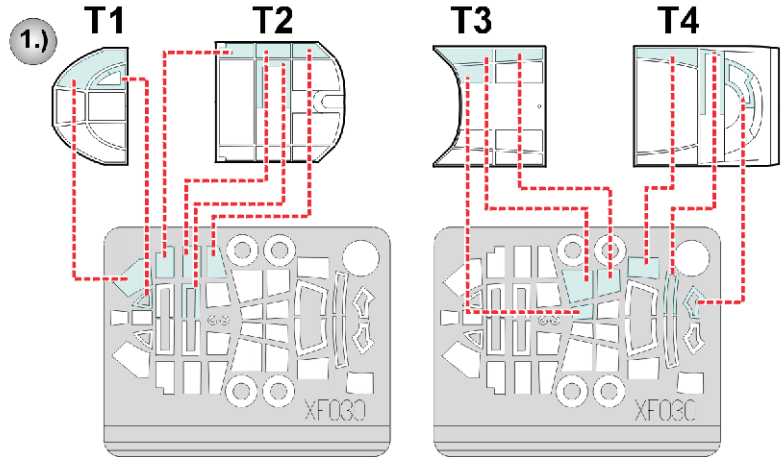

eduard
Express Mask

XF 030

Ju-87 D/G Stuka

The die-cut mask for accurate canopy frame painting of the
Hasegawa 1/48 KIT

- 4.) INTERIOR COLOR
- 5.) CAMOUFLAGE COLOR
-