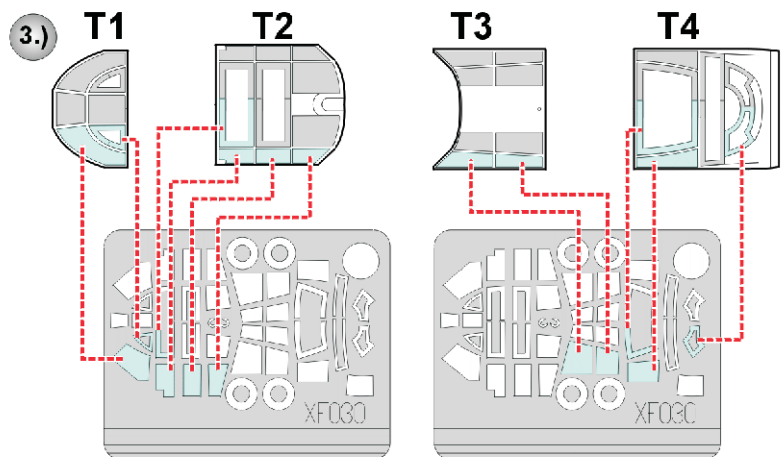

eduard
Express Mask

XF 030

Ju-87 D/G Stuka

The die-cut mask for accurate canopy frame painting of the
Hasegawa 1/48 KIT

- 4.) INTERIOR COLOR
- 5.) CAMOUFLAGE COLOR
-