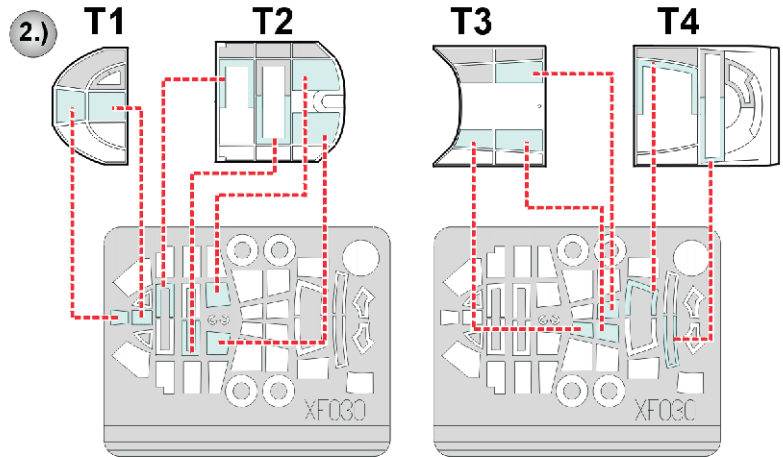

eduard
Express Mask

XF 030

Ju-87 D/G Stuka

The die-cut mask for accurate canopy frame painting of the
Hasegawa 1/48 KIT

- 4.) INTERIOR COLOR
- 5.) CAMOUFLAGE COLOR
-