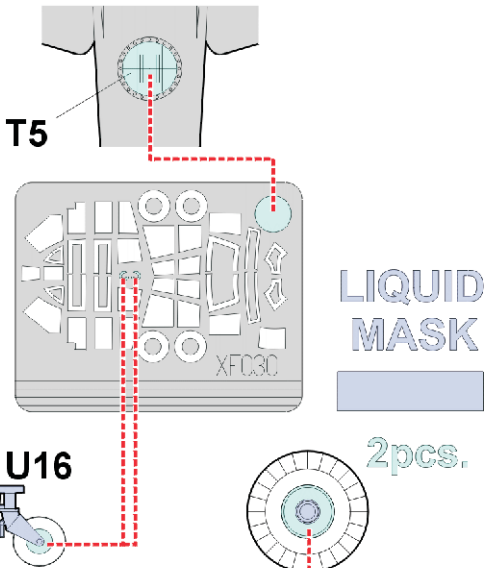

eduard
Express Mask

XF 030

Ju-87 D/G Stuka

The die-cut mask for accurate canopy frame painting of the
Hasegawa 1/48 KIT

- 4.) INTERIOR COLOR
- 5.) CAMOUFLAGE COLOR
-