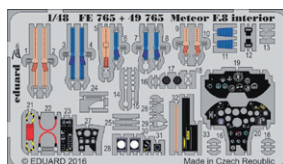

BIG49152 METEOR F.8 1/48 Airfix

- 48882 Meteor F.8 undercarriage
- 48883 Meteor F.8 engines
- 48884 Meteor F.8 landing flaps
- 49765 Meteor F.8 interior
- EX498 Meteor F.8 1/48