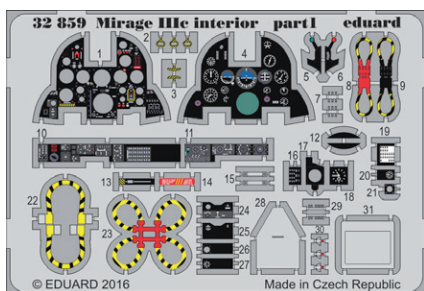

- 32859 Mirage IIIc interior
- 32860 Mirage IIIc seatbelts
- 32501 Remove Before Flight

**BIG3365 A-6E TRAM - PART I. 1/32 Trumpeter**

- 32388 A-6E TRAM undercarriage
- 32863 A-6E TRAM interior
- 32864 A-6E TRAM seatbelts