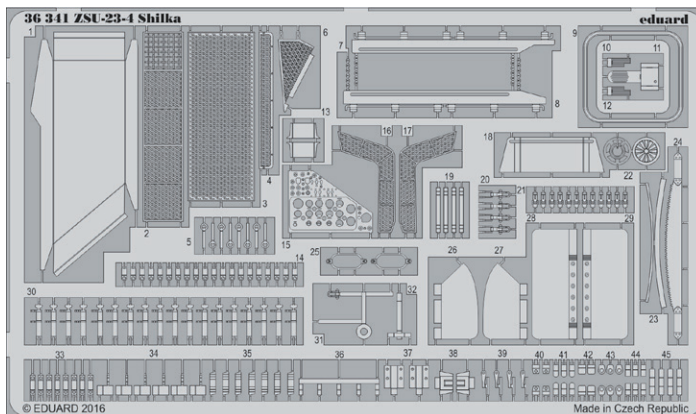

Made in Czech Republic

eduard

32874 Seatbelts IJN fighters STEEL  
1/32

NOVÁ ŘADA

32875 Seatbelts Soviet Union WWII fighters STEEL  
1/32

NOVÁ ŘADA

36341 ZSU-23-4 Shilka  
1/35 Meng

36342 C15A No. 13 cab  
1/35 IBG