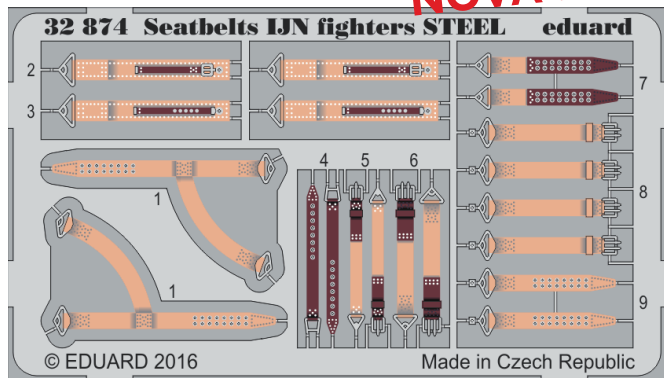

Made in Czech Republic

eduard

32874 Seatbelts IJN fighters STEEL  
1/32

NOVÁ ŘADA

32875 Seatbelts Soviet Union WWII fighters STEEL  
1/32

NOVÁ ŘADA

36341 ZSU-23-4 Shilka  
1/35 Meng

36342 C15A No. 13 cab  
1/35 IBG