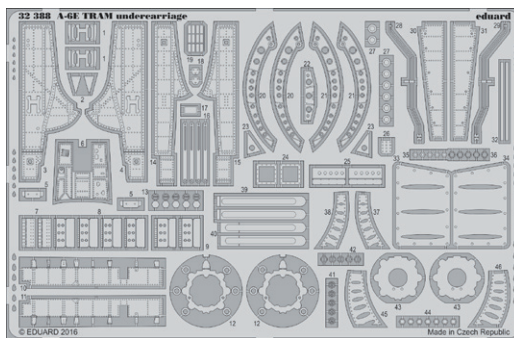

- 32859 Mirage IIIc interior
- 32860 Mirage IIIc seatbelts
- 32501 Remove Before Flight

**BIG3365 A-6E TRAM - PART I. 1/32 Trumpeter**

- 32388 A-6E TRAM undercarriage
- 32863 A-6E TRAM interior
- 32864 A-6E TRAM seatbelts