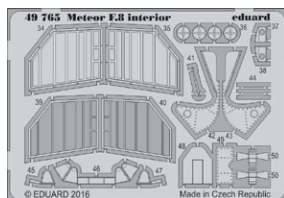

BIG49152 METEOR F.8 1/48 Airfix

- 48882 Meteor F.8 undercarriage
- 48883 Meteor F.8 engines
- 48884 Meteor F.8 landing flaps
- 49765 Meteor F.8 interior
- EX498 Meteor F.8 1/48