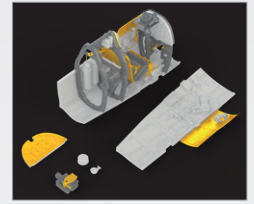

DETAIL

672109 Spitfire Mk.IX wheels  
4 spoke, w/pattern  
1/72 Eduard

DETAIL

672110 Spitfire exhaust  
stacks - fishtail  
1/72 Eduard

DETAIL

672111 Spitfire exhaust  
stacks - rounded  
1/72 Eduard

DETAIL