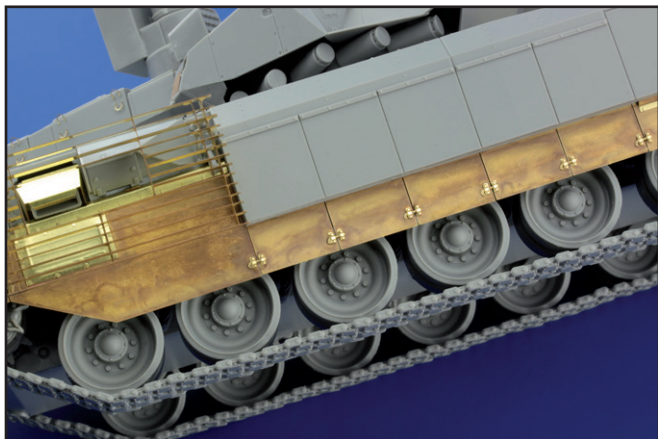

NOVÁ ŘADA

NOVÁ ŘADA

36345 T-14 Armata side skirts
1/35 Takom