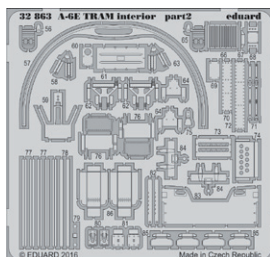

- 32859 Mirage IIIc interior
- 32860 Mirage IIIc seatbelts
- 32501 Remove Before Flight

**BIG3365 A-6E TRAM - PART I. 1/32 Trumpeter**

- 32388 A-6E TRAM undercarriage
- 32863 A-6E TRAM interior
- 32864 A-6E TRAM seatbelts