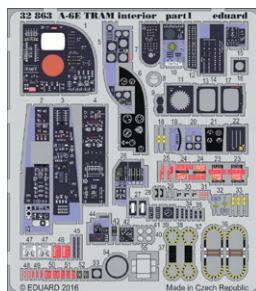

- 32859 Mirage IIIc interior
- 32860 Mirage IIIc seatbelts
- 32501 Remove Before Flight

**BIG3365 A-6E TRAM - PART I. 1/32 Trumpeter**

- 32388 A-6E TRAM undercarriage
- 32863 A-6E TRAM interior
- 32864 A-6E TRAM seatbelts