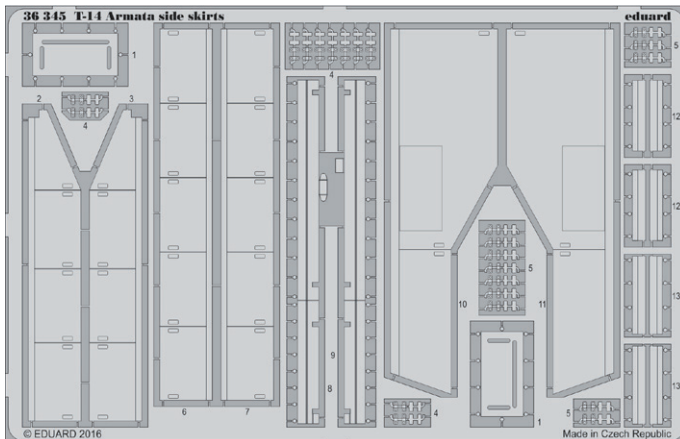

36345 T-14 Armata side skirts
1/35 Takom