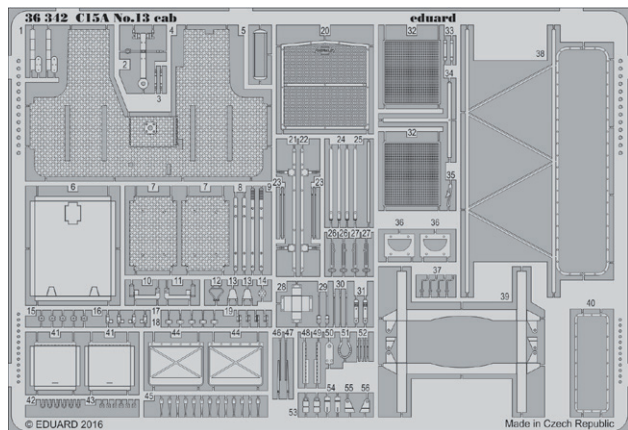

Made in Czech Republic

eduard

32874 Seatbelts IJN fighters STEEL  
1/32

NOVÁ ŘADA

32875 Seatbelts Soviet Union WWII fighters STEEL  
1/32

NOVÁ ŘADA

36341 ZSU-23-4 Shilka  
1/35 Meng

36342 C15A No. 13 cab  
1/35 IBG