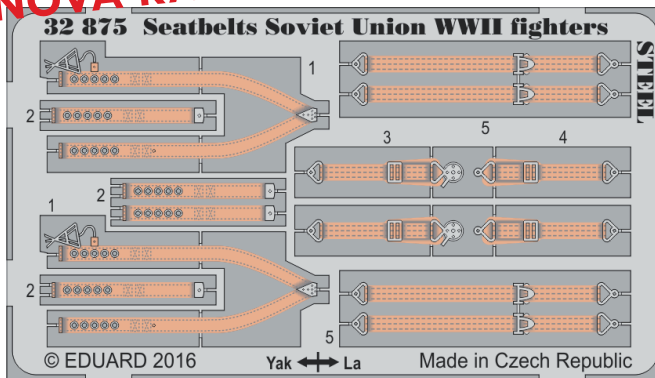

Made in Czech Republic

eduard

32874 Seatbelts IJN fighters STEEL  
1/32

NOVÁ ŘADA

32875 Seatbelts Soviet Union WWII fighters STEEL  
1/32

NOVÁ ŘADA

36341 ZSU-23-4 Shilka  
1/35 Meng

36342 C15A No. 13 cab  
1/35 IBG