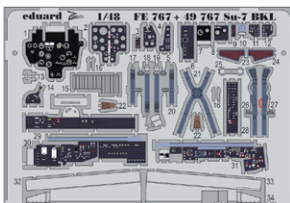

BIG49153 **Su-7**
1/48 Směr

DETAIL