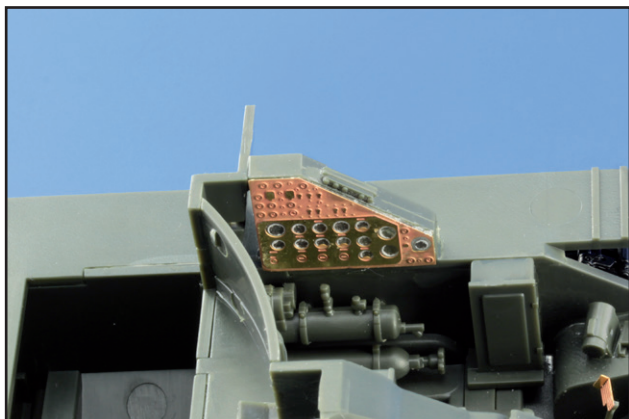

Made in Czech Republic

eduard

32874 Seatbelts IJN fighters STEEL  
1/32

NOVÁ ŘADA

32875 Seatbelts Soviet Union WWII fighters STEEL  
1/32

NOVÁ ŘADA

36341 ZSU-23-4 Shilka  
1/35 Meng

36342 C15A No. 13 cab  
1/35 IBG