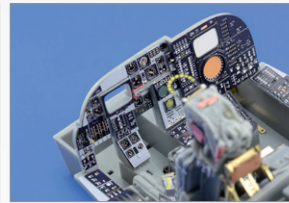

## BIG-ED SETS

BIG5337 **IJN KAGERO**  
1/350 Tamiya

DETAIL

BIG5338 **GERMAN SUBMARINE TYPE IX C/40** 1/72 Revell

DETAIL

BIG3364 **MIRAGE IIIc - PART I.**  
1/32 Italeri

DETAIL

BIG3365 **A-6E TRAM - PART I.**  
1/32 Trumpeter