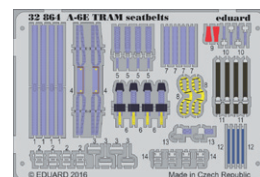

- 32859 Mirage IIIc interior
- 32860 Mirage IIIc seatbelts
- 32501 Remove Before Flight

**BIG3365 A-6E TRAM - PART I. 1/32 Trumpeter**

- 32388 A-6E TRAM undercarriage
- 32863 A-6E TRAM interior
- 32864 A-6E TRAM seatbelts