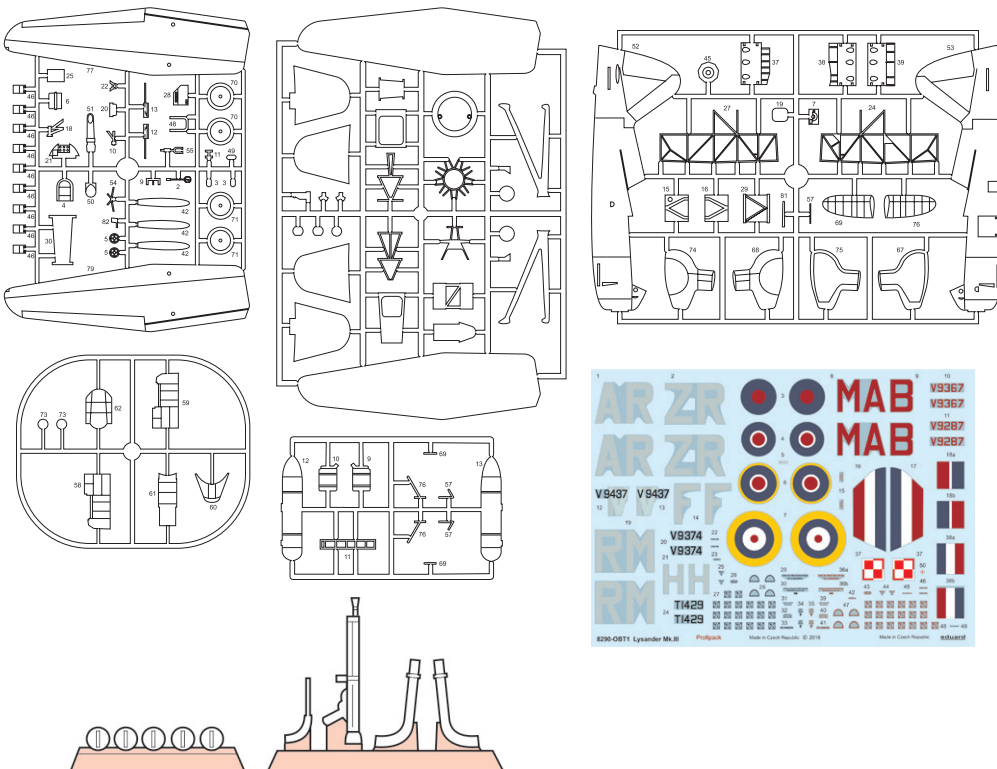

EDITION: ProfiPACK

CONTENTS:

SPRUES: Gavia / Eduard

PE-SETS: Yes color

PAINTING MASK: Yes

MARKINGS: 5

BRASSIN: Yes

DECALS: Eduard

RELATED PRODUCTS:

KIT PARTS

PLASTIC KITS

Spitfire Mk.IXc late version

Very first release of Spitfire Mk.IXc late version in 72nd scale. Eduard 2016 tool.

BASIC INFO:

NAME: Spitfire Mk.IXc late version

CAT. NO.: 70121