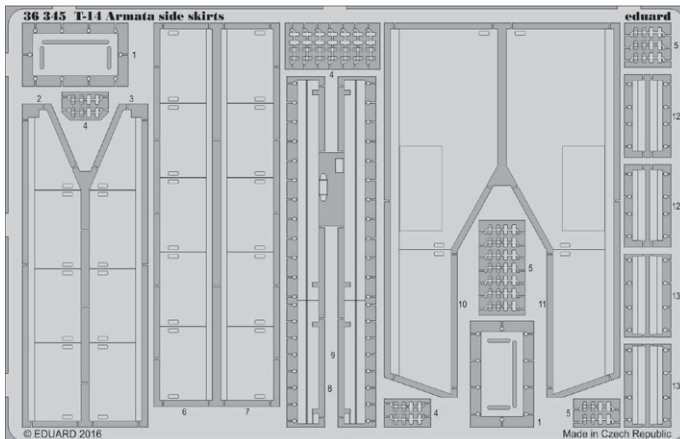

32874 Seatbelts IJN fighters STEEL
1/32

NEW LINE

32875 Seatbelts Soviet Union WWII fighters STEEL
1/32

NEW LINE

36341 ZSU-23-4 Shilka
1/35 Meng

36342 C15A No. 13 cab
1/35 IBG

36345 T-14 Armata side skirts
1/35 Takom