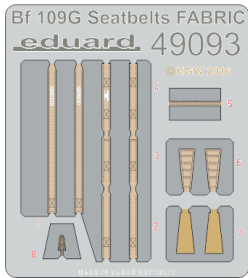

Set contains:

- resin: 24 parts
- decals: no
- photo-etched details: yes
- painting mask: no

BIGSIN collection containing 1 Brassin set and 2 photo-etched sets Bf 109G-6 in 48th scale by Eduard.

- exterior,
- seatbelts FABRIC,
- Brassin cockpit.

All sets included in this BIG SIN are available separately, but with every BIG SIN set you save up to 30%.

BIG5337 IJN KAGERO 1/350 Tamiya

- 53161 IJN Kagero pt.1 1/350
- 53162 IJN Kagero pt.2 1/350
- 17518 IJN Figures S.A. 1/350 3D
- 17518 IJN Figures S.A. 1/350 3D