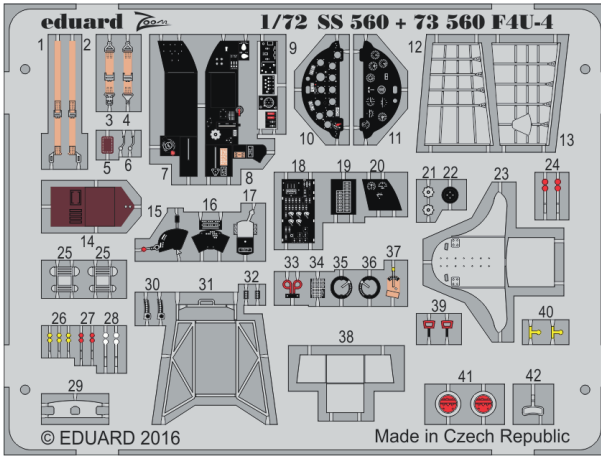

NEW LINE

73039 Seatbelts Soviet Union WWII fighters STEEL
1/72

NEW LINE

73560 F4U-4
1/72 Revell

FE781 MiG-31B/BS
1/48 AMK

F4U-4 SS560
1/72 Revell

JX192 T-28B Trojan
1/32 Kitty Hawk

XT217 Su-76M wheels
1/35 Tamiya