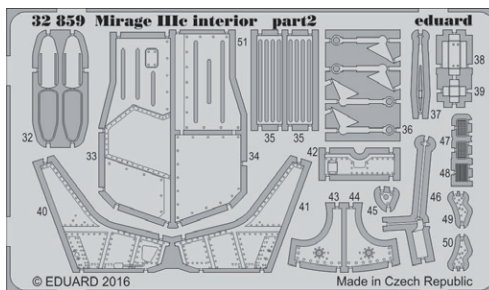

BIG3364 MIRAGE IIIc - PART I. 1/32 Italeri

- 32859 Mirage IIIc interior
- 32860 Mirage IIIc seatbelts
- 32501 Remove Before Flight