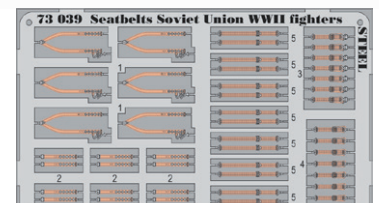

73039 Seatbelts Soviet Union WWII
fighters STEEL 1/72
(1 part)

DETAIL