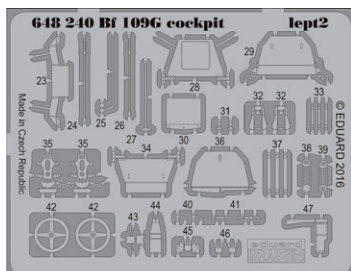

BIGSIN collection containing 1 Brassin set and 2 photo-etched sets Bf 109G-6 in 48th scale by Eduard.

- exterior,
- seatbelts FABRIC,
- Brassin cockpit.

All sets included in this BIG SIN are available separately, but with every BIG SIN set you save up to 30%.