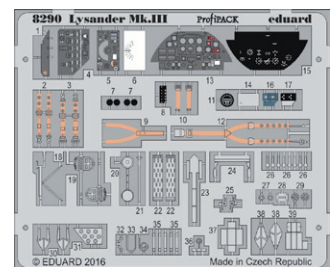

RELATED PRODUCTS:

KIT PARTS

PLASTIC KITS

Spitfire Mk.IXc late version

Very first release of Spitfire Mk.IXc late version in 72nd scale. Eduard 2016 tool.

BASIC INFO:

NAME: Spitfire Mk.IXc late version

CAT. NO.: 70121