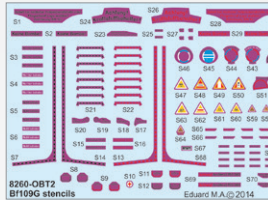

DETAIL

ZOOM

33159 T-28B/D Trojan
1/32 Kitty Hawk
(1 part)

FE781 MiG-31B/BS
1/48 AMK
(1 part)

DETAIL

F4U-4 SS560
1/72 Revell
(1 part)

DETAIL

DECALS