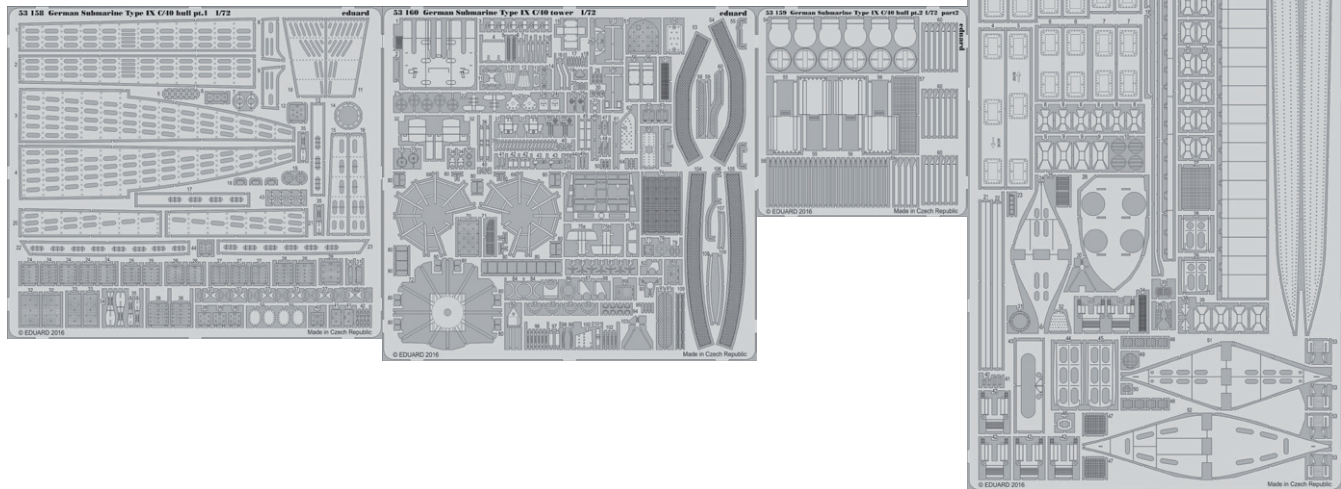

BIG5338 GERMAN SUBMARINE TYPE IX C/40 1/72 Revell

- 53158 German Submarine Type IX C/40 hull pt. 1 1/72
- 53159 German Submarine Type IX C/40 hull pt. 2 1/72
- 53160 German Submarine Type IX C/40 tower 1/72