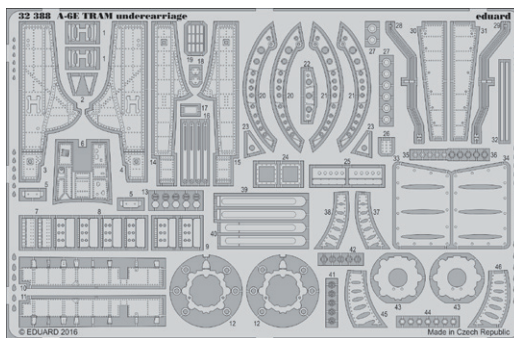

BIG3364 MIRAGE IIIc - PART I. 1/32 Italeri

- 32859 Mirage IIIc interior
- 32860 Mirage IIIc seatbelts
- 32501 Remove Before Flight

BIG3365 A-6E TRAM - PART I. 1/32 Trumpeter

- 32388 A-6E TRAM undercarriage
- 32863 A-6E TRAM interior
- 32864 A-6E TRAM seatbelts