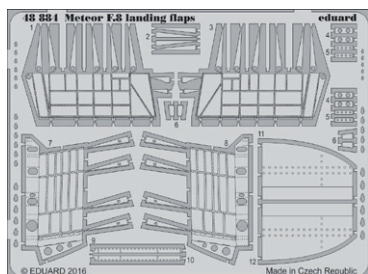

BIG49152 METEOR F.8 1/48 Airfix

- 48882 Meteor F.8 undercarriage
- 48883 Meteor F.8 engines
- 48884 Meteor F.8 landing flaps
- 49765 Meteor F.8 interior
- EX498 Meteor F.8 1/48