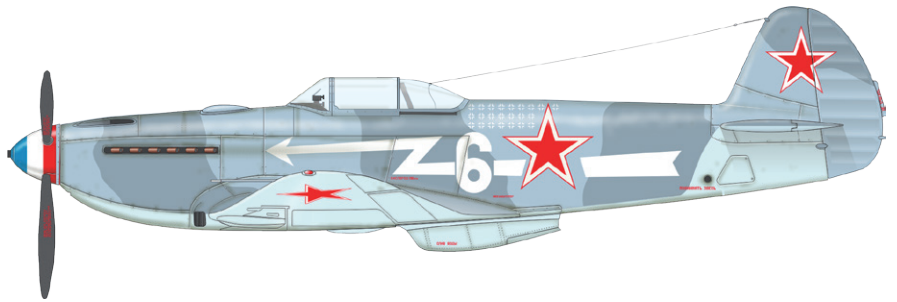

WEEKEND edition

Scale kit of Yak-3 48th scale
in Weekend edition.

BASIC INFO:

NAME: **Yak-3**

CAT. NO.: 8457

SCALE: 1/48

EDITION: Weekend edition

CONTENTS:

SPRUES: Eduard

PE-SETS: No

PAINTING MASK: No

MARKINGS: 2

DECALS: Eduard

RELATED PRODUCTS:

FE399 YAK-3 Weekend (PE-Set)

EX238 YAK-3 Weekend (Mask)

Yak-3