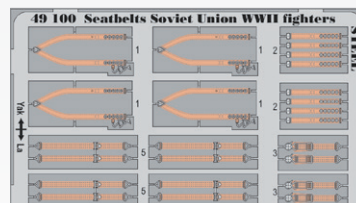

49100 Seatbelts Soviet Union WWII
fighters STEEL 1/48
(1 part)

DETAIL