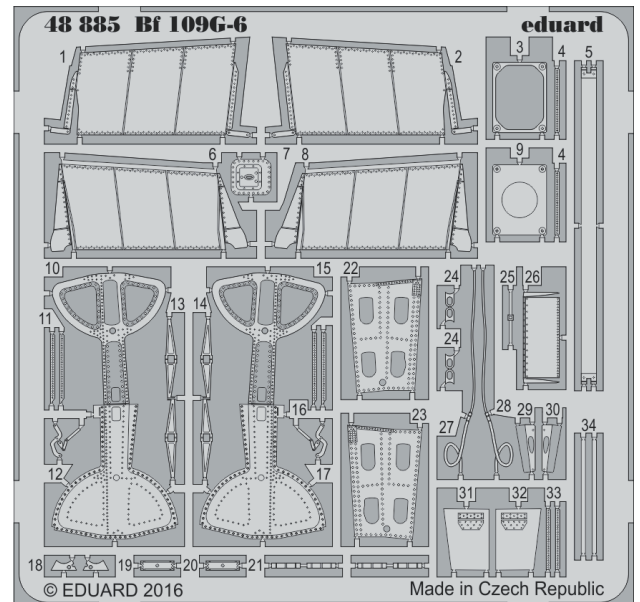

Set contains:

- resin: 24 parts
- decals: no
- photo-etched details: yes
- painting mask: no

BIGSIN collection containing 1 Brassin set and 2 photo-etched sets Bf 109G-6 in 48th scale by Eduard.

- exterior,
- seatbelts FABRIC,
- Brassin cockpit.

All sets included in this BIG SIN are available separately, but with every BIG SIN set you save up to 30%.

BIG5337 IJN KAGERO 1/350 Tamiya

- 53161 IJN Kagero pt.1 1/350
- 53162 IJN Kagero pt.2 1/350
- 17518 IJN Figures S.A. 1/350 3D
- 17518 IJN Figures S.A. 1/350 3D