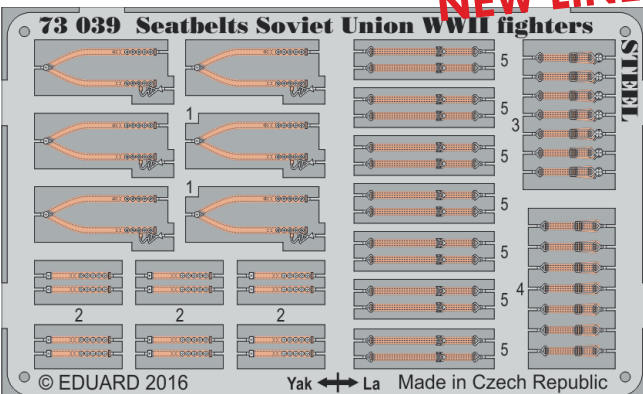

NEW LINE

NEW LINE

NEW LINE

NEW LINE