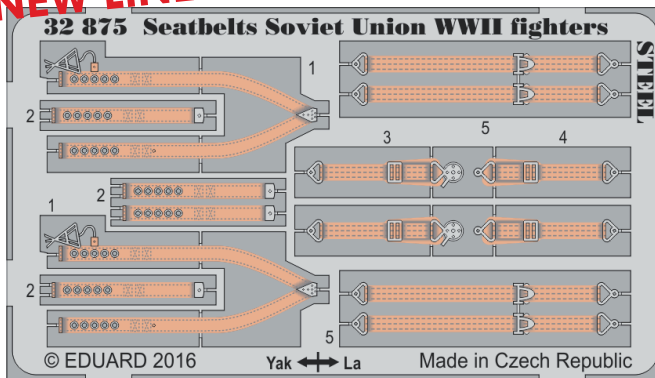

32875 Seatbelts Soviet Union WWII fighters STEEL
1/32

NEW LINE