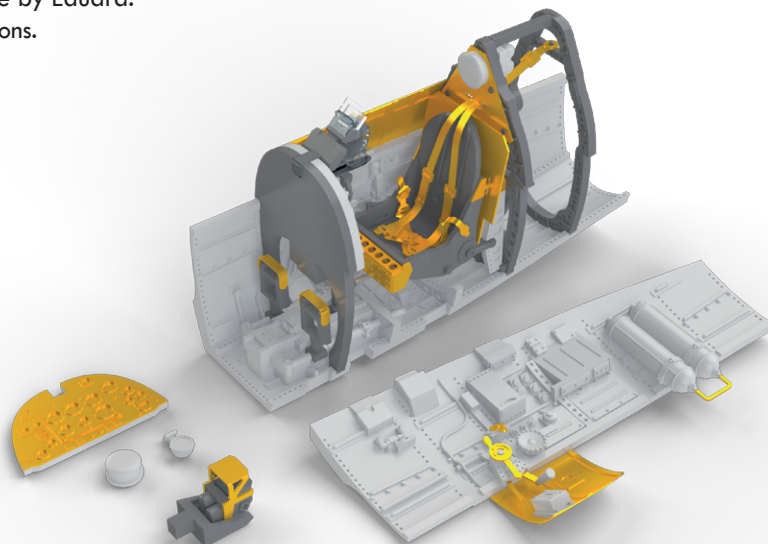

672112 Spitfire Mk.IX cockpit 1/72 Eduard

Cockpit Brassin set for Spitfire Mk.IX in 72nd scale by Eduard. Contains dashboards for Mk.IXc and Mk.IXe versions.

Set contains:

- resin: 24 parts
- decals: no
- photo-etched details: yes
- painting mask: no