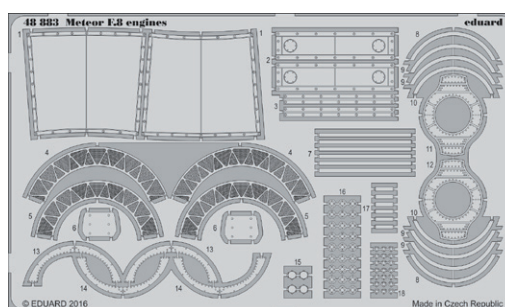

BIG49152 METEOR F.8 1/48 Airfix

- 48882 Meteor F.8 undercarriage
- 48883 Meteor F.8 engines
- 48884 Meteor F.8 landing flaps
- 49765 Meteor F.8 interior
- EX498 Meteor F.8 1/48