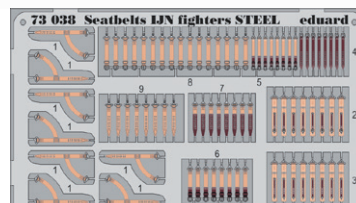

73038 Seatbelts IJN fighters STEEL
1/72
(1 part)

DETAIL