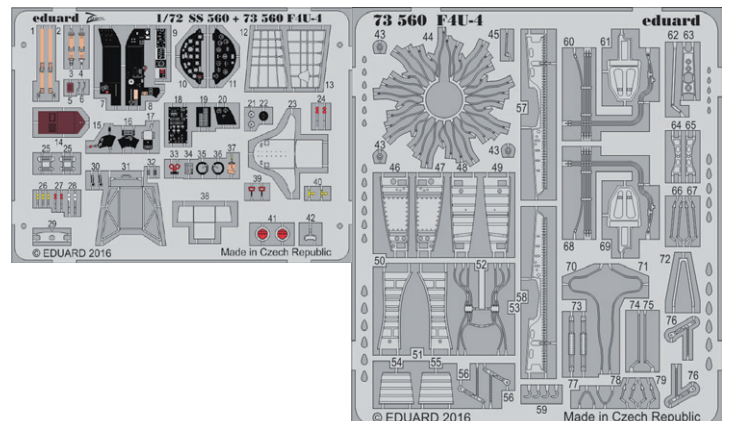

NEW LINE

73039 Seatbelts Soviet Union WWII fighters STEEL
1/72

NEW LINE

73560 F4U-4
1/72 Revell

FE781 MiG-31B/BS
1/48 AMK

F4U-4 SS560
1/72 Revell

JX192 T-28B Trojan
1/32 Kitty Hawk

XT217 Su-76M wheels
1/35 Tamiya