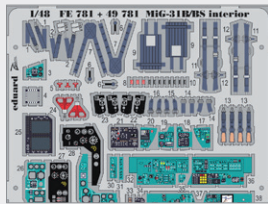

FE781 MiG-31B/BS
1/48 AMK
(1 part)

DETAIL