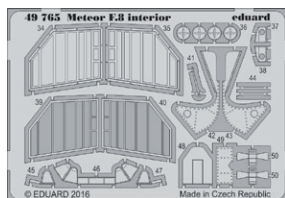

BIG49152 METEOR F.8 1/48 Airfix

- 48882 Meteor F.8 undercarriage
- 48883 Meteor F.8 engines
- 48884 Meteor F.8 landing flaps
- 49765 Meteor F.8 interior
- EX498 Meteor F.8 1/48