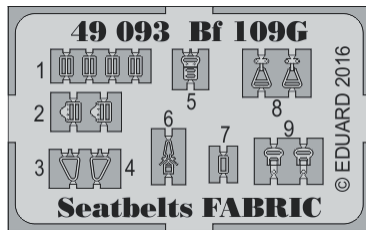

BIGSIN collection containing 1 Brassin set and 2 photo-etched sets Bf 109G-6 in 48th scale by Eduard.

- exterior,
- seatbelts FABRIC,
- Brassin cockpit.

All sets included in this BIG SIN are available separately, but with every BIG SIN set you save up to 30%.