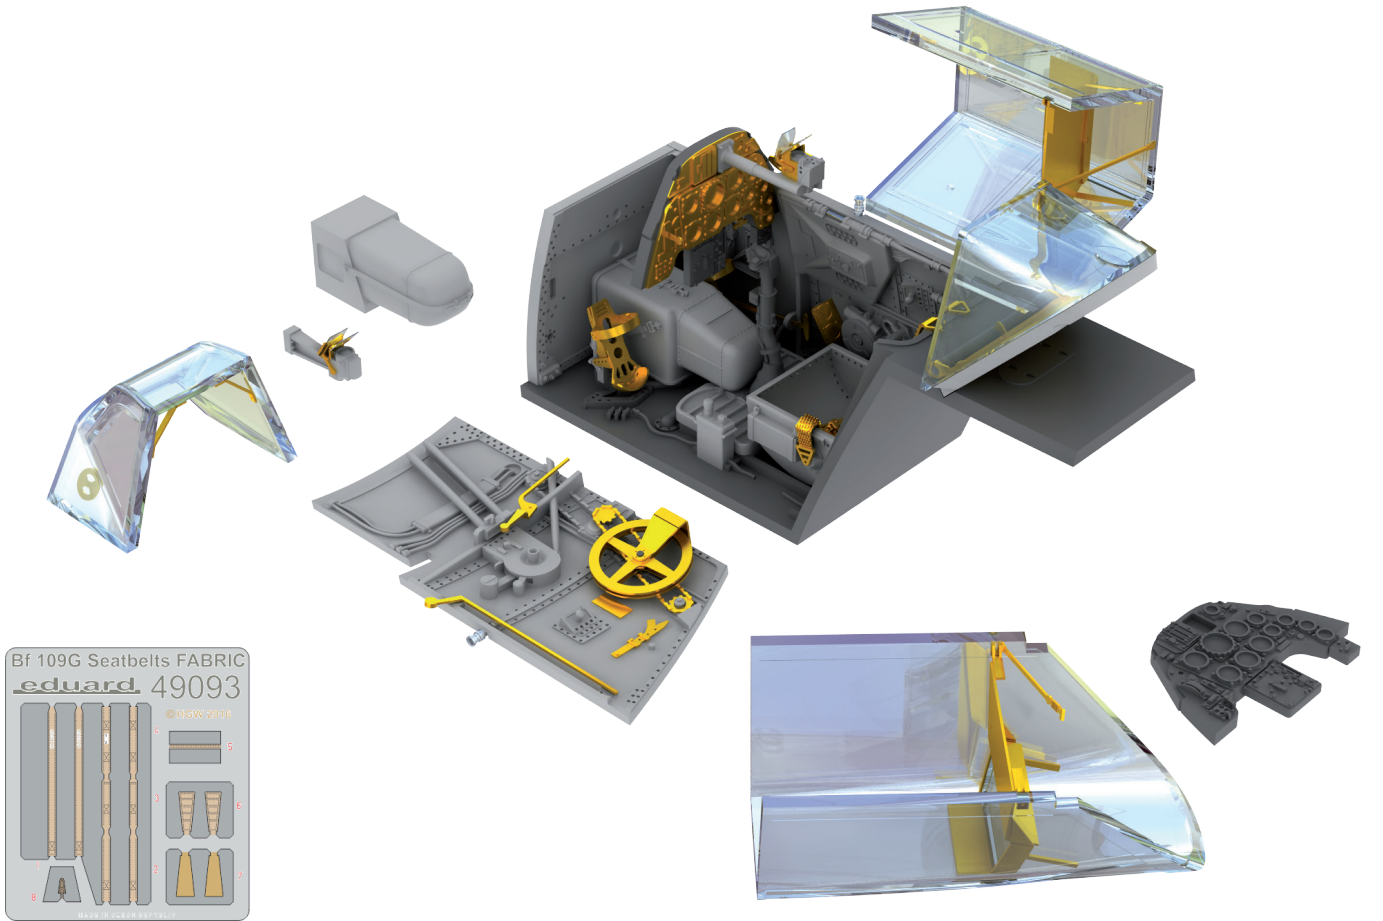

BIGSIN collection containing 1 Brassin set and 2 photo-etched sets Bf 109G-6 in 48th scale by Eduard.

- exterior,
- seatbelts FABRIC,
- Brassin cockpit.

All sets included in this BIG SIN are available separately, but with every BIG SIN set you save up to 30%.