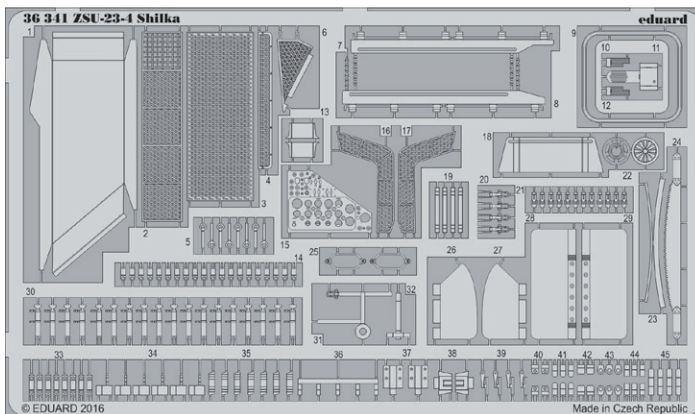

32874 Seatbelts IJN fighters STEEL
1/32

NEW LINE

32875 Seatbelts Soviet Union WWII fighters STEEL
1/32

NEW LINE

36341 ZSU-23-4 Shilka
1/35 Meng

36342 C15A No. 13 cab
1/35 IBG

36345 T-14 Armata side skirts
1/35 Takom