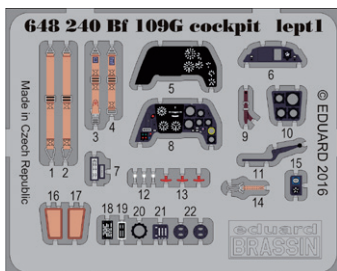

BIGSIN collection containing 1 Brassin set and 2 photo-etched sets Bf 109G-6 in 48th scale by Eduard.

- exterior,
- seatbelts FABRIC,
- Brassin cockpit.

All sets included in this BIG SIN are available separately, but with every BIG SIN set you save up to 30%.