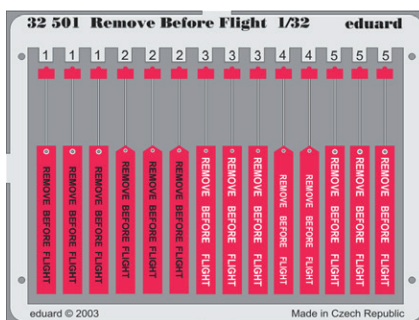

BIG3364 MIRAGE IIIc - PART I. 1/32 Italeri

- 32859 Mirage IIIc interior
- 32860 Mirage IIIc seatbelts
- 32501 Remove Before Flight