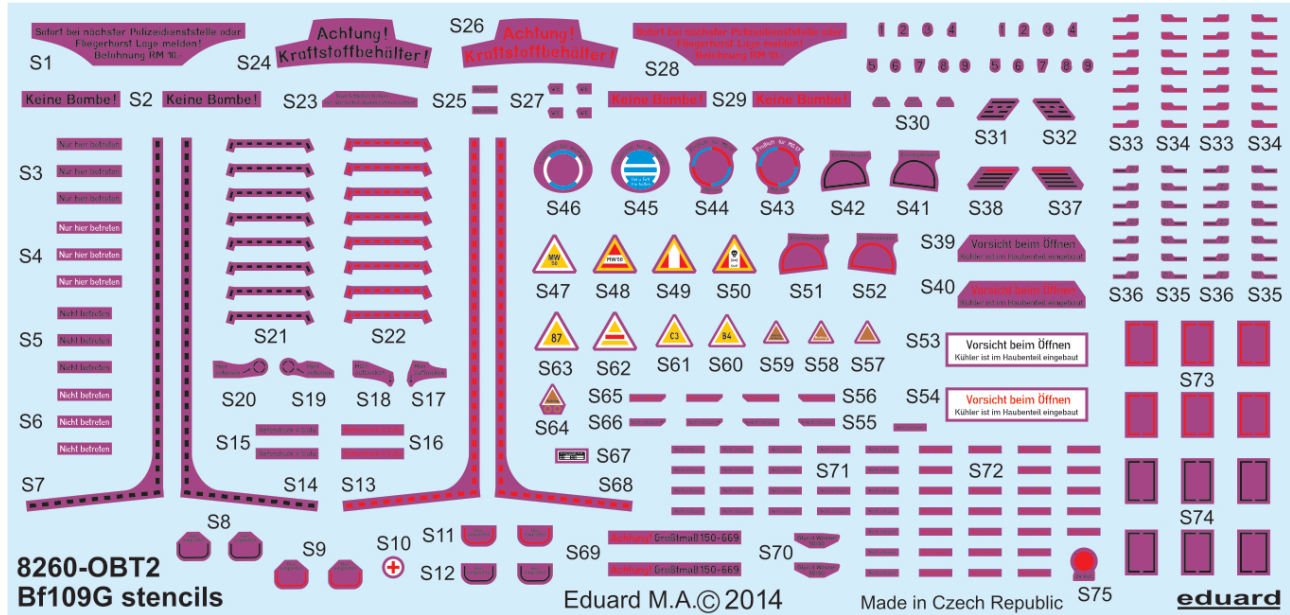

CX453 F4U-4
1/72 Revell

EX523 MiG-31B/BS
1/48 AMK

CX454 Spitfire Mk.IX
1/72 Eduard

CX455 Ki-100-la
1/72 Aoshima

D48025 Bf 109G stencils
1/48 Eduard

D72008 Spitfire Mk.IX stencils
1/72 Eduard

632080 P-40 wheels w/ pattern 1/32 Hasegawa