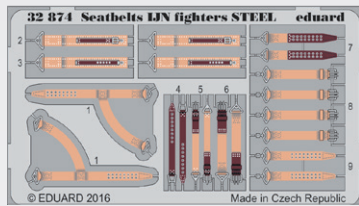

[DETAIL](#)

BIG49153 **Su-7**
1/48 Směr

[DETAIL](#)

PHOTO-ETCHED SETS

NO PREVIEW

53170 CV-63 Kitty Hawk pt.1 - island
1/350 Trumpeter
(1 part)

NO PREVIEW

53171 CV-63 Kitty Hawk pt.2 -
hull&deck 1/350 Trumpeter
(1 part)

NO PREVIEW

32390 T-28B/D Trojan undercarriage
1/32 Kitty Hawk
(1 part)

NO PREVIEW

32391 T-28B/D Trojan exterior
1/32 Kitty Hawk
(1 part)

32874 Seatbelts IJN fighters STEEL
1/32
(1 part)

DETAIL

32875 Seatbelts Soviet Union WWII
fighters STEEL 1/32
(1 part)