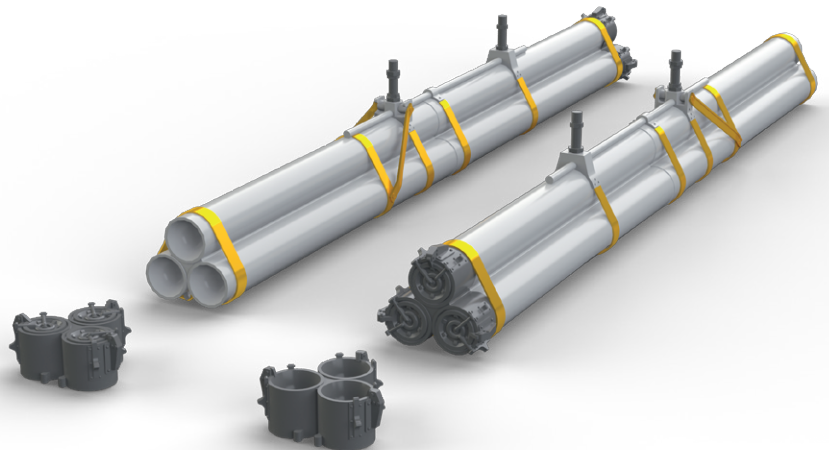

632082 Bazooka rocket launchers for P-40 1/32

Brassin set of P-40 Bazooka rocket launchers in 32nd scale. Set includes 2 rocket launchers.

Set contains:

- resin: 11 parts
- decals: no
- photo-etched details: yes
- painting mask: no