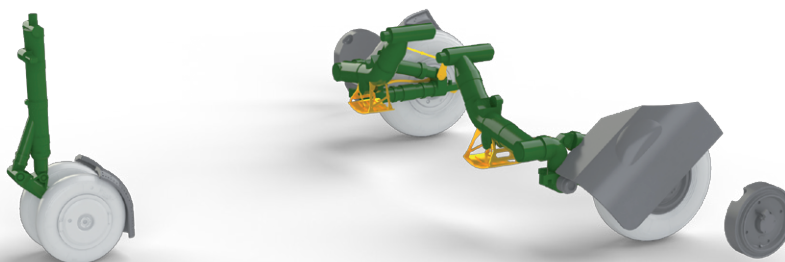

648268 MiG-23BN wheels 1/48 Trumpeter

Brassin set of wheels for MiG-23BN in 48th scale by Trumpeter. Set includes 2 front wheels with mudguard and 2 main wheels with covers.

Set contains:

- resin: 11 parts
- decals: no
- photo-etched details: yes
- painting mask: yes