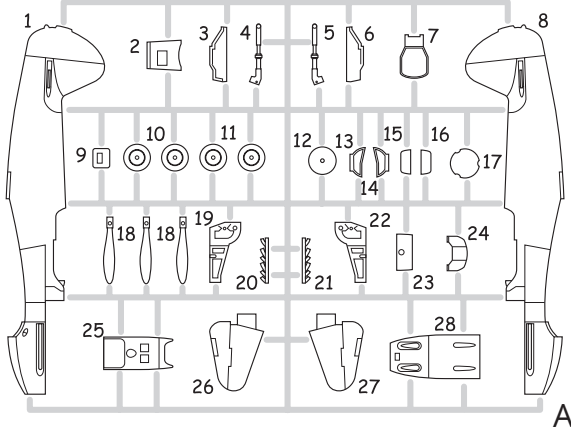

RELATED PRODUCTS:

FE399 YAK-3 Weekend (PE-Set)

EX238 YAK-3 Weekend (Mask)

Yak-3

KIT PARTS

B

8457-OBT1 Yak-3

Made in Czech Republic © 2016