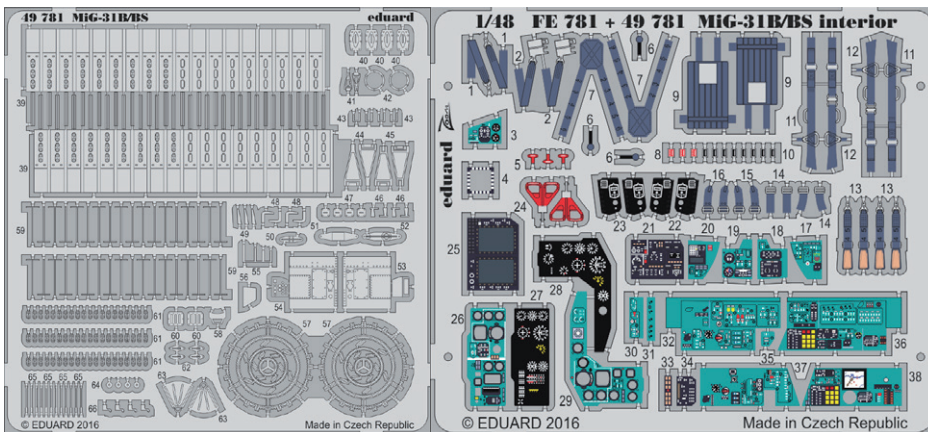

49099 Seatbelts IJN fighters STEEL
1/48

NEW LINE

49100 Seatbelts Soviet Union WWII fighters STEEL
1/48

NEW LINE

49781 MiG-31B/BS
1/48 AMK

72623 Spitfire Mk.IX landing flaps
1/72 Eduard

73038 Seatbelts IJN fighters STEEL
1/72