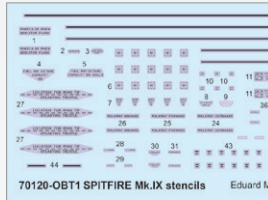

D72008 Spitfire Mk.IX stencils
1/72 Eduard
(1 part)

DETAIL