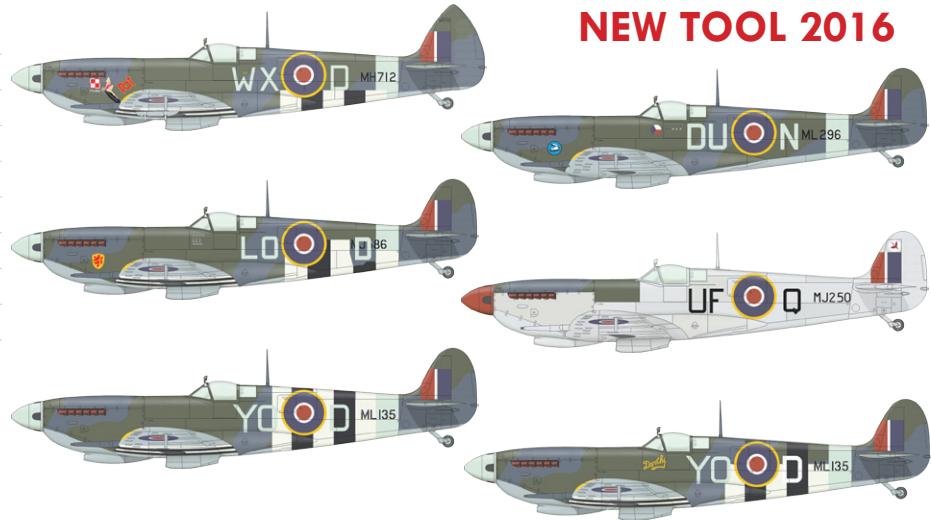

RELATED PRODUCTS:

72623 Spitfire Mk.IX landing flaps (PE-Set)

72624 Spitfire Mk.IX (PE-Set)

672106 Spitfire Mk.IX wheels - 5 spoke, smooth tire (Brassin)

672107 Spitfire Mk.IX wheels 5 spoke, w/pattern (Brassin)

672108 Spitfire Mk.IX wheels 4 spoke, smooth tire (Brassin)

672109 Spitfire Mk.IX wheels 4 spoke, w/pattern (Brassin)

672110 Spitfire exhaust stacks - fishtail (Brassin)

672111 Spitfire exhaust stacks - rounded (Brassin)

672112 Spitfire Mk.IX cockpit (Brassin)

NEW TOOL 2016