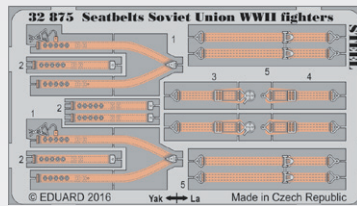

NO PREVIEW

32390 T-28B/D Trojan undercarriage
1/32 Kitty Hawk
(1 part)

NO PREVIEW

32391 T-28B/D Trojan exterior
1/32 Kitty Hawk
(1 part)

32874 Seatbelts IJN fighters STEEL
1/32
(1 part)

DETAIL

32875 Seatbelts Soviet Union WWII
fighters STEEL 1/32
(1 part)