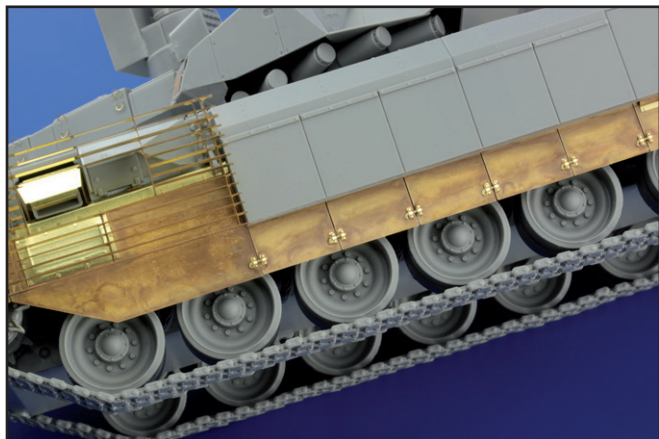

32874 Seatbelts IJN fighters STEEL
1/32

NEW LINE

32875 Seatbelts Soviet Union WWII fighters STEEL
1/32

NEW LINE

36341 ZSU-23-4 Shilka
1/35 Meng

36342 C15A No. 13 cab
1/35 IBG

36345 T-14 Armata side skirts
1/35 Takom