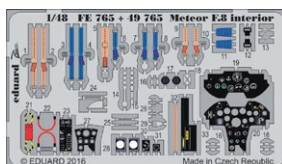

BIG49152 METEOR F.8 1/48 Airfix

- 48882 Meteor F.8 undercarriage
- 48883 Meteor F.8 engines
- 48884 Meteor F.8 landing flaps
- 49765 Meteor F.8 interior
- EX498 Meteor F.8 1/48