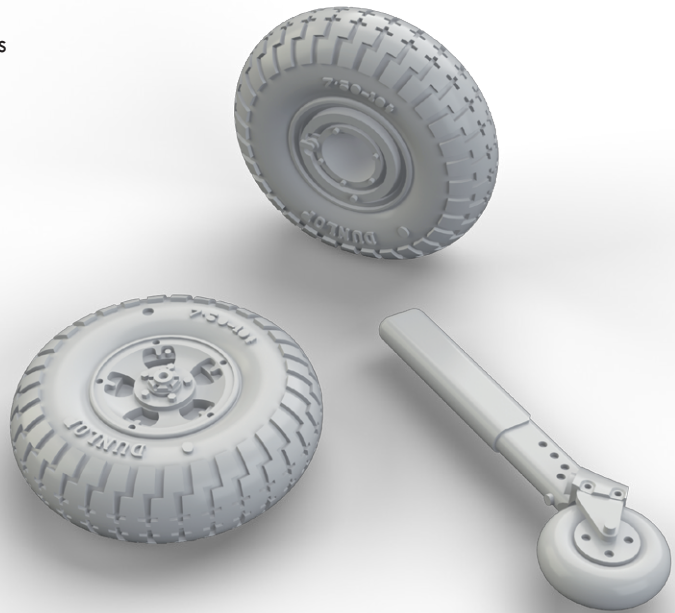

Set contains:

- resin: 11 parts
- decals: no
- photo-etched details: yes
- painting mask: yes

672106 Spitfire Mk.IX wheels - 5 spoke, smooth tire 1/72 Eduard

Brassin set of 2 pieces of 5 spoke Spitfire Mk.IX wheels with smooth tire and tail skid in 72nd scale for Eduard kit.

Set contains:

- resin: 3 parts
- decals: no
- photo-etched details: no
- painting mask: yes

672107 Spitfire Mk.IX wheels 5 spoke, w/pattern 1/72 Eduard

Brassin set of 2 pieces of 5 spoke Spitfire Mk.IX wheels with pattern and tail skid in 72nd scale for Eduard kit.

Set contains:

- resin: 3 parts
- decals: no
- photo-etched details: no
- painting mask: yes

672108 Spitfire Mk.IX wheels 4 spoke, smooth tire 1/72 Eduard

Brassin set of 2 pieces of 4 spoke Spitfire Mk.IX wheels with smooth tire and tail skid in 72nd scale for Eduard kit.