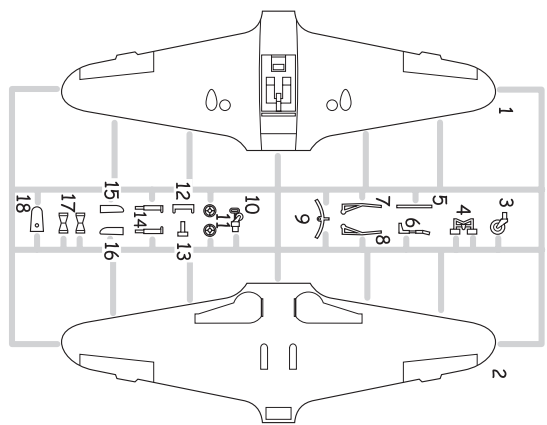

RELATED PRODUCTS:

FE399 YAK-3 Weekend (PE-Set)

EX238 YAK-3 Weekend (Mask)

Yak-3

KIT PARTS

B

8457-OBT1 Yak-3

Made in Czech Republic © 2016