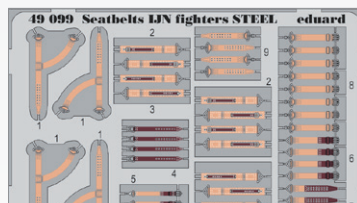

DETAIL

NO PREVIEW

36343 Su-76M
1/35 Tamiya
(1 part)

NO PREVIEW

36344 Su-76M fenders
1/35 Tamiya
(1 part)

36345 T-14 Armata side skirts
1/35 Takom
(1 part)

DETAIL

49099 Seatbelts IJN fighters STEEL
1/48
(1 part)

DETAIL

49100 Seatbelts Soviet Union WWII
fighters STEEL 1/48
(1 part)

DETAIL

49781 MiG-31B/BS
1/48 AMK
(2 parts)

DETAIL

72623 Spitfire Mk.IX landing flaps
1/72 Eduard
(1 part)

DETAIL

NO PREVIEW