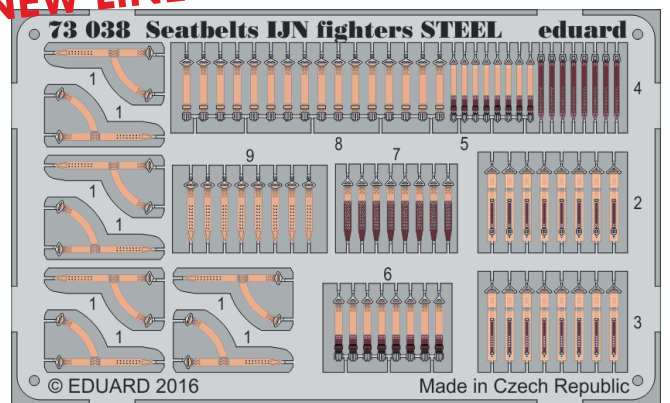

73560 F4U-4
1/72 Revell

73038 Seatbelts IJN fighters STEEL
1/72

NEW LINE