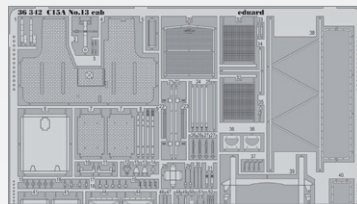

DETAIL

NO PREVIEW

32876 T-28B/D Trojan interior
1/32 Kitty Hawk
(1 part)

NO PREVIEW

32877 T-28B/D Trojan seatbelts
1/32 Kitty Hawk
(1 part)

36341 ZSU-23-4 Shilka
1/35 Meng
(1 part)

DETAIL

36342 C15A No. 13 cab
1/35 IBG
(1 part)