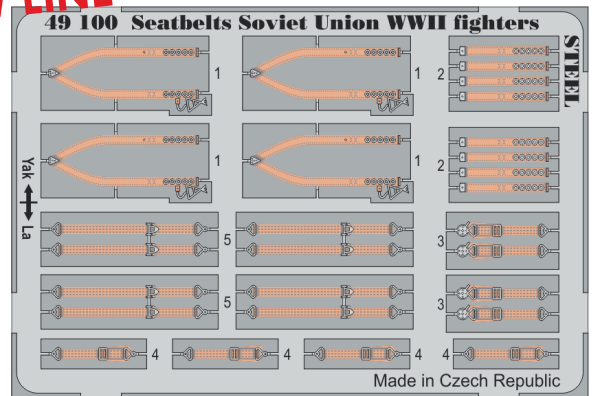

49100 Seatbelts Soviet Union WWII fighters STEEL
1/48