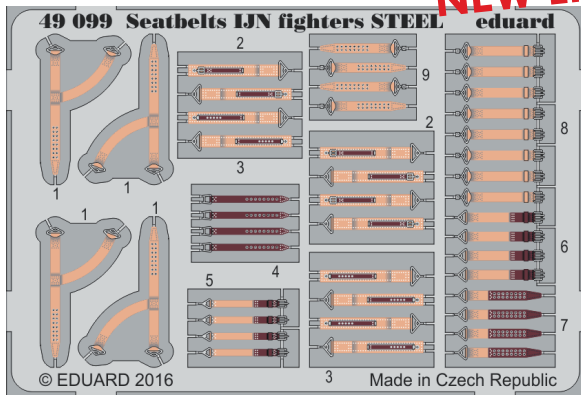

32874 Seatbelts IJN fighters STEEL
1/32

NEW LINE

32875 Seatbelts Soviet Union WWII fighters STEEL
1/32

NEW LINE

36341 ZSU-23-4 Shilka
1/35 Meng

36342 C15A No. 13 cab
1/35 IBG

36345 T-14 Armata side skirts
1/35 Takom

49099 Seatbelts IJN fighters STEEL
1/48

NEW LINE

49100 Seatbelts Soviet Union WWII fighters STEEL
1/48

NEW LINE

49781 MiG-31B/BS
1/48 AMK

72623 Spitfire Mk.IX landing flaps
1/72 Eduard

73038 Seatbelts IJN fighters STEEL
1/72