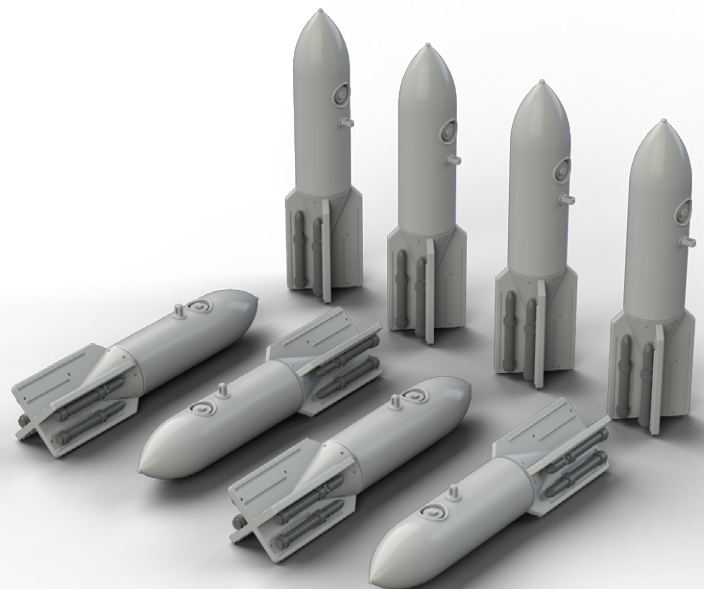

648264 SC 50 German WWII bombs 1/48

Brassin set of SC 50 German WWII bombs in 48th scale.

Set contains:

- resin: 40 parts
- decals: yes
- photo-etched details: no
- painting mask: no