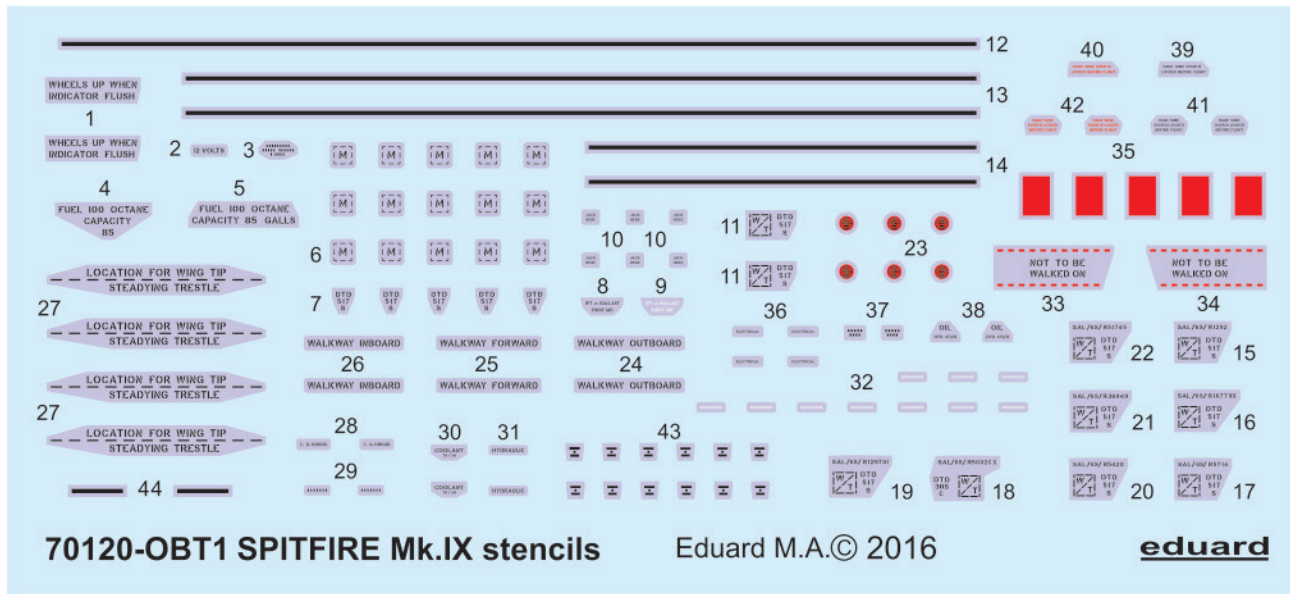

D72008 Spitfire Mk.IX stencils
1/72 Eduard