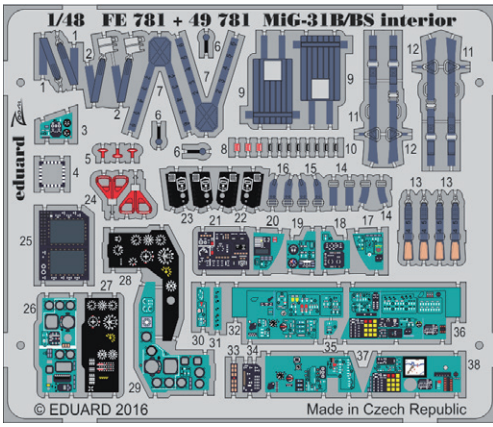

NEW LINE

73039 Seatbelts Soviet Union WWII fighters STEEL
1/72

NEW LINE

73560 F4U-4
1/72 Revell

FE781 MiG-31B/BS
1/48 AMK

F4U-4 SS560
1/72 Revell

JX192 T-28B Trojan
1/32 Kitty Hawk

XT217 Su-76M wheels
1/35 Tamiya