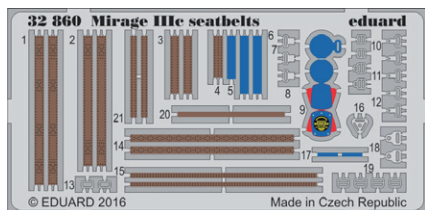

BIG3364 MIRAGE IIIc - PART I. 1/32 Italeri

- 32859 Mirage IIIc interior
- 32860 Mirage IIIc seatbelts
- 32501 Remove Before Flight