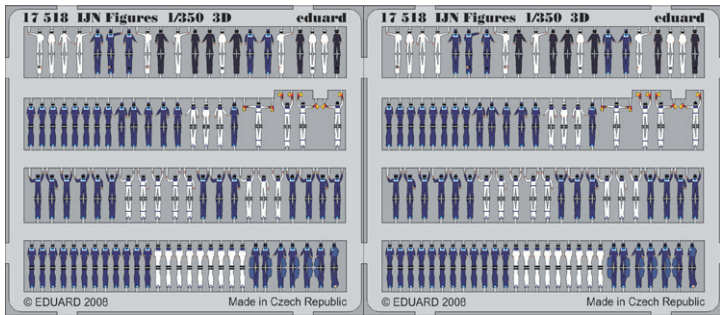

BIG5337 IJN KAGERO 1/350 Tamiya

- 53161 IJN Kagero pt.1 1/350
- 53162 IJN Kagero pt.2 1/350
- 17518 IJN Figures S.A. 1/350 3D
- 17518 IJN Figures S.A. 1/350 3D