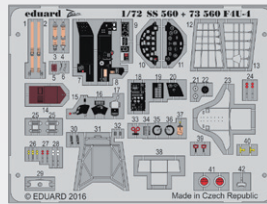

DETAIL

ZOOM

33159 T-28B/D Trojan
1/32 Kitty Hawk
(1 part)

FE781 MiG-31B/BS
1/48 AMK
(1 part)

DETAIL

F4U-4 SS560
1/72 Revell
(1 part)

DETAIL

DECALS