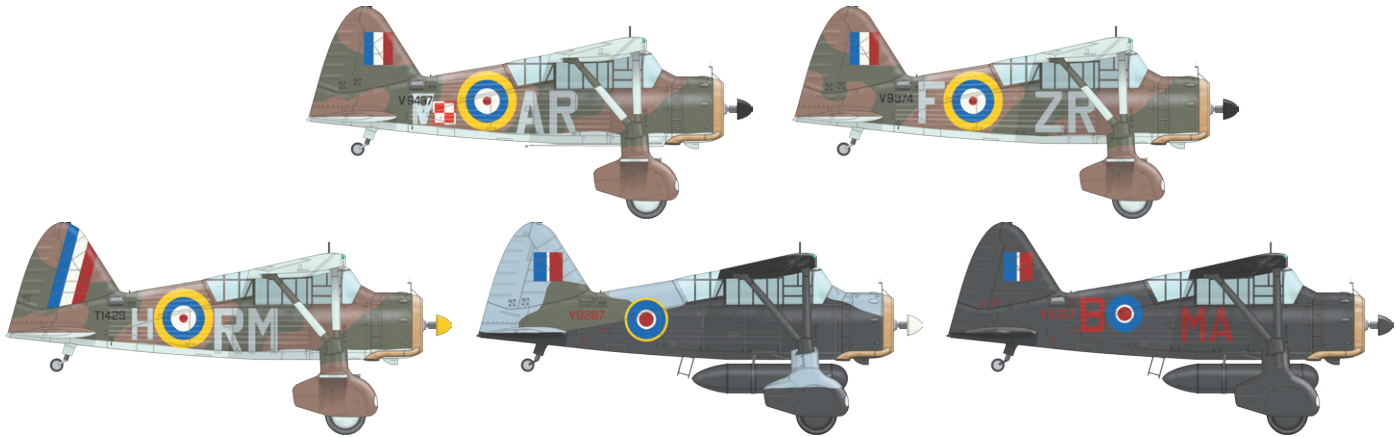

RELATED PRODUCTS:

KIT PARTS

PLASTIC KITS

Spitfire Mk.IXc late version

Very first release of Spitfire Mk.IXc late version in 72nd scale. Eduard 2016 tool.

BASIC INFO:

NAME: Spitfire Mk.IXc late version

CAT. NO.: 70121