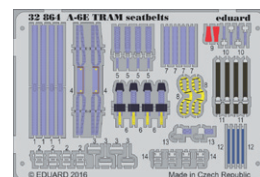

All sets included in this BIG SIN are available separately, but with every BIG SIN set you save up to 30%.

BIG5337 IJN KAGERO 1/350 Tamiya

- 53161 IJN Kagero pt.1 1/350
- 53162 IJN Kagero pt.2 1/350
- 17518 IJN Figures S.A. 1/350 3D
- 17518 IJN Figures S.A. 1/350 3D

BIG3364 MIRAGE IIIc - PART I. 1/32 Italeri

- 32859 Mirage IIIc interior
- 32860 Mirage IIIc seatbelts
- 32501 Remove Before Flight

BIG3365 A-6E TRAM - PART I. 1/32 Trumpeter

- 32388 A-6E TRAM undercarriage
- 32863 A-6E TRAM interior
- 32864 A-6E TRAM seatbelts