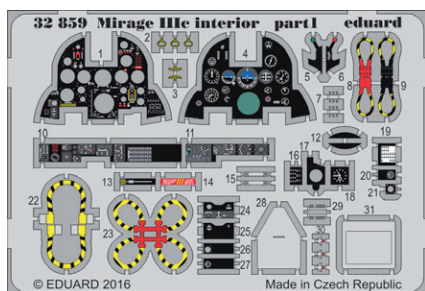

BIG3364 MIRAGE IIIc - PART I. 1/32 Italeri

- 32859 Mirage IIIc interior
- 32860 Mirage IIIc seatbelts
- 32501 Remove Before Flight