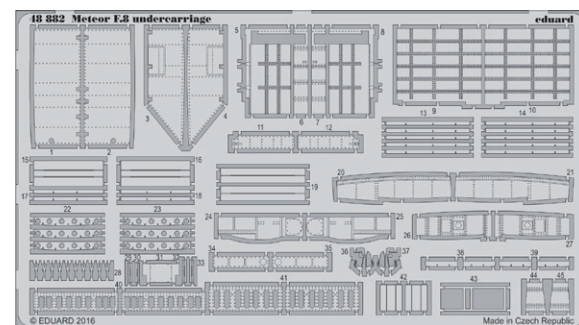

BIG49152 METEOR F.8 1/48 Airfix

- 48882 Meteor F.8 undercarriage
- 48883 Meteor F.8 engines
- 48884 Meteor F.8 landing flaps
- 49765 Meteor F.8 interior
- EX498 Meteor F.8 1/48