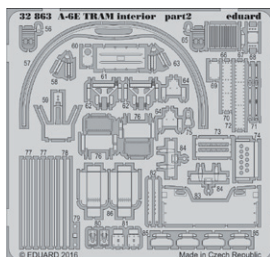

BIG3364 MIRAGE IIIc - PART I. 1/32 Italeri

- 32859 Mirage IIIc interior
- 32860 Mirage IIIc seatbelts
- 32501 Remove Before Flight

BIG3365 A-6E TRAM - PART I. 1/32 Trumpeter

- 32388 A-6E TRAM undercarriage
- 32863 A-6E TRAM interior
- 32864 A-6E TRAM seatbelts