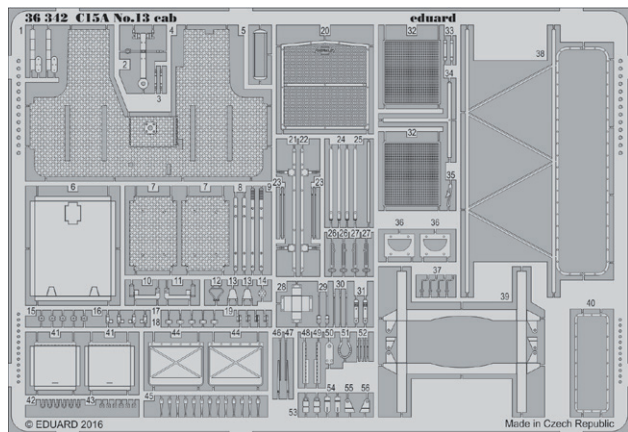

32874 Seatbelts IJN fighters STEEL
1/32

NEW LINE

32875 Seatbelts Soviet Union WWII fighters STEEL
1/32

NEW LINE

36341 ZSU-23-4 Shilka
1/35 Meng

36342 C15A No. 13 cab
1/35 IBG

36345 T-14 Armata side skirts
1/35 Takom