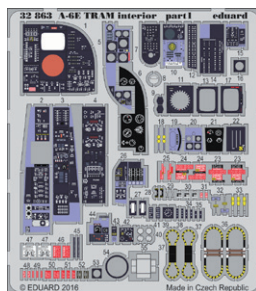

BIG3364 MIRAGE IIIc - PART I. 1/32 Italeri

- 32859 Mirage IIIc interior
- 32860 Mirage IIIc seatbelts
- 32501 Remove Before Flight

BIG3365 A-6E TRAM - PART I. 1/32 Trumpeter

- 32388 A-6E TRAM undercarriage
- 32863 A-6E TRAM interior
- 32864 A-6E TRAM seatbelts