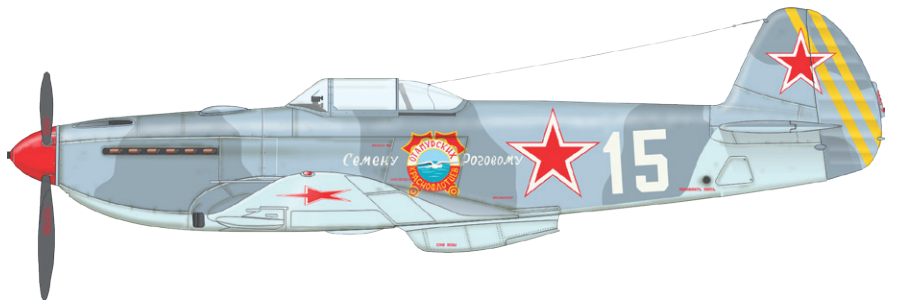

WEEKEND edition

Scale kit of Yak-3 48th scale
in Weekend edition.

BASIC INFO:

NAME: **Yak-3**

CAT. NO.: 8457

SCALE: 1/48

EDITION: Weekend edition

CONTENTS:

SPRUES: Eduard

PE-SETS: No

PAINTING MASK: No

MARKINGS: 2

DECALS: Eduard

RELATED PRODUCTS:

FE399 YAK-3 Weekend (PE-Set)

EX238 YAK-3 Weekend (Mask)

Yak-3