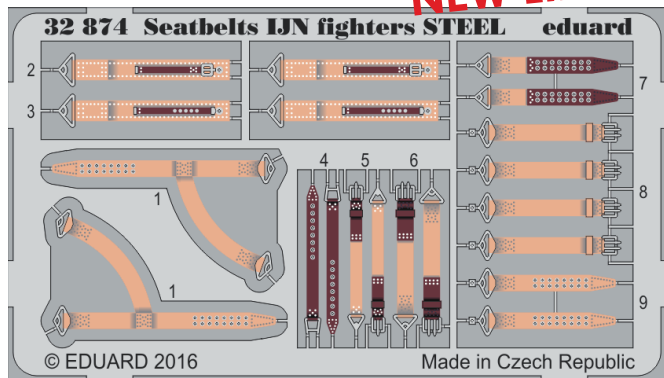

672112 Spitfire Mk.IX cockpit (Brassin)

NEW TOOL 2016

KIT PARTS

© 70121-LEPT1 Spitfire Mk.IXc © Late version
© EDUARD 2016 Made in Czech Republic

CX454

70121-Obt.1 Spitfire Mk.IXc late version Eduard M.A.©2016 Made in Czech Republic **eduard**

32874 Seatbelts IJN fighters STEEL
1/32

NEW LINE

32875 Seatbelts Soviet Union WWII fighters STEEL
1/32

NEW LINE

36341 ZSU-23-4 Shilka
1/35 Meng

36342 C15A No. 13 cab
1/35 IBG

36345 T-14 Armata side skirts
1/35 Takom