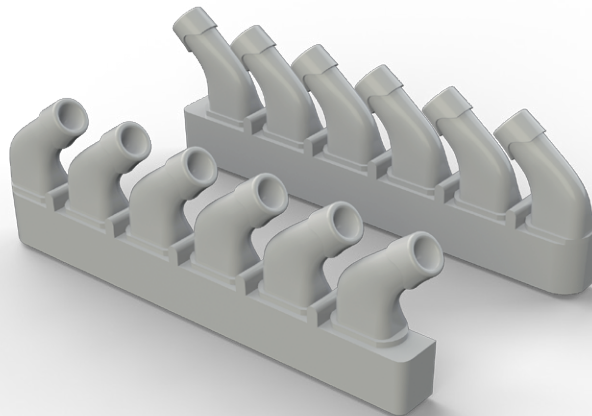

672110 Spitfire exhaust stacks - fishtail 1/72 Eduard

Brassin set of fishtail exhaust stacks for Spitfire in 72nd scale by Eduard.

Set contains:

- resin: 2 parts
- decals: no
- photo-etched details: no
- painting mask: no

672111 Spitfire exhaust stacks - rounded 1/72 Eduard

Brassin set of rounded exhaust stacks for Spitfire in 72nd scale by Eduard.

Set contains:

- resin: 2 parts
- decals: no
- photo-etched details: no
- painting mask: no

672112 Spitfire Mk.IX cockpit 1/72 Eduard

Cockpit Brassin set for Spitfire Mk.IX in 72nd scale by Eduard. Contains dashboards for Mk.IXc and Mk.IXe versions.

Set contains:

- resin: 24 parts
- decals: no
- photo-etched details: yes
- painting mask: no