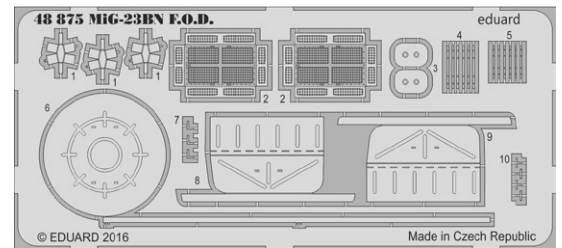

## ČÁSTI MODELU

53154 USS Texas BB-35 pt 1 - AA guns 1/350 Trumpeter

48873 MiG-23BN exterior 1/48 Trumpeter

48874 MiG-23BN weapons 1/48 Trumpeter

48875 MiG-23BN F.O.D. 1/48 Trumpeter

72618 Shackleton AEW.2 landing flaps 1/72 Revell