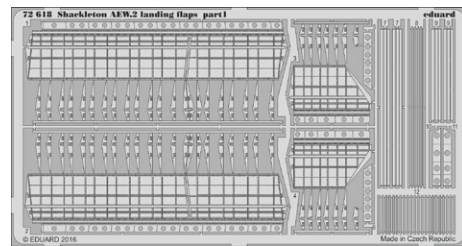

## ČÁSTI MODELU

53154 USS Texas BB-35 pt 1 - AA guns 1/350 Trumpeter

48873 MiG-23BN exterior 1/48 Trumpeter

48874 MiG-23BN weapons 1/48 Trumpeter

48875 MiG-23BN F.O.D. 1/48 Trumpeter

72618 Shackleton AEW.2 landing flaps 1/72 Revell