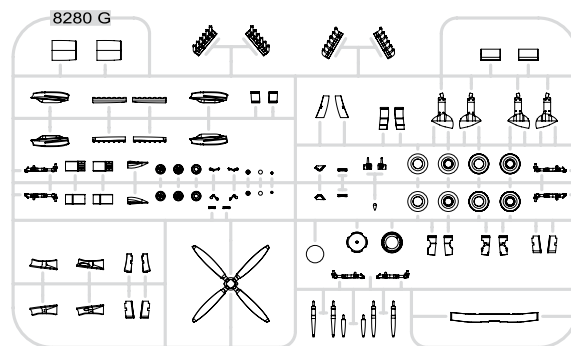

ČÁSTI MODELU