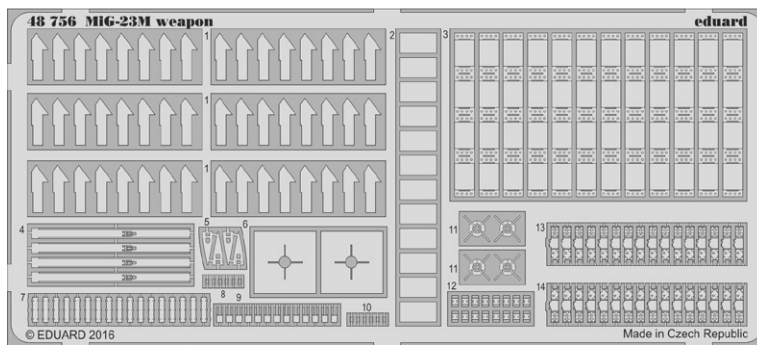

## ČÁSTI MODELU

53154 USS Texas BB-35 pt 1 - AA guns 1/350 Trumpeter

48873 MiG-23BN exterior 1/48 Trumpeter

48874 MiG-23BN weapons 1/48 Trumpeter

48875 MiG-23BN F.O.D. 1/48 Trumpeter

72618 Shackleton AEW.2 landing flaps 1/72 Revell