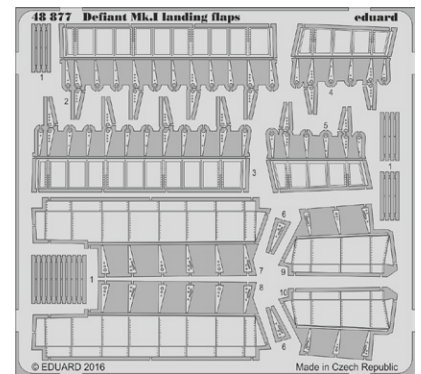

48877 Defiant Mk.I landing flaps 1/48 Airfix