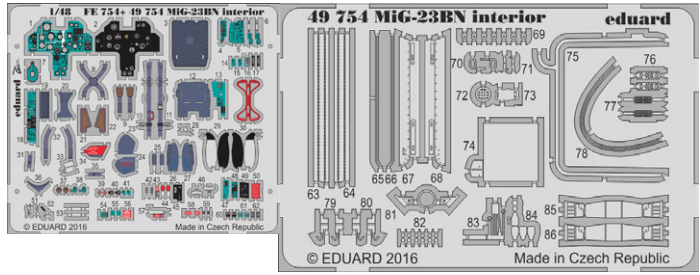

48877 Defiant Mk.I landing flaps 1/48 Airfix

49750 Ju 88A-5 interior 1/48 ICM

49751 Ju 88A-5 seatbelts 1/48 ICM

49753 Defiant Mk.I 1/48 Airfix

49754 MiG-23BN interior 1/48 Trumpeter

72620 Fw 190A-5 1/72 Eduard