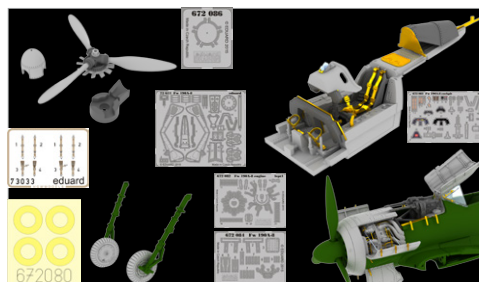

SIN67207 Fw 190A-8
1/72 Eduard

DETAIL