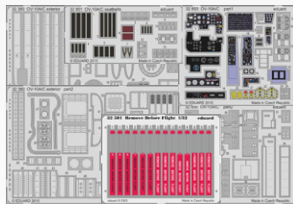

BIG3358 **OV-10A/C KITTY HAWK**
1/32

DETAIL