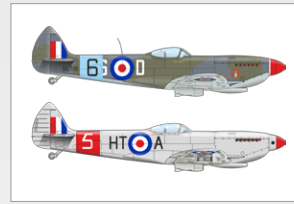

## PLASTIKOVÉ MODELY

70116 **Fw 190A-5**  
1/72 ProfiPack

DETAIL

1143 **Rockn' Rhino**  
1/48 Limited edition

DETAIL

84141 **Spitfire Mk.XVI Bubbletop**  
1/48 Weekend

DETAIL