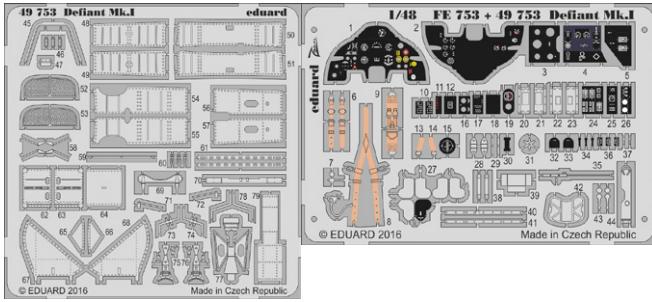

48877 Defiant Mk.I landing flaps 1/48 Airfix

49750 Ju 88A-5 interior 1/48 ICM

49751 Ju 88A-5 seatbelts 1/48 ICM

49753 Defiant Mk.I 1/48 Airfix

49754 MiG-23BN interior 1/48 Trumpeter

72620 Fw 190A-5 1/72 Eduard