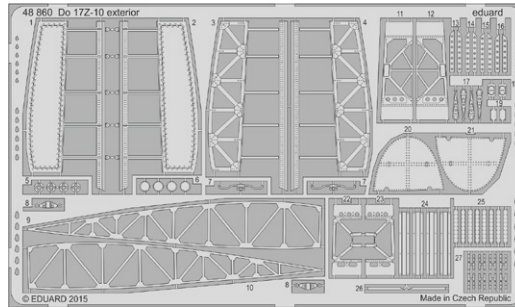

BIG49142 Do 17Z-10 1/48 ICM

- 48860 Do 17Z-10 exterior
- 48861 Do 17Z-10 landing flaps
- 49738 Do 17Z-10 interior
- EX482 Do 17Z-10