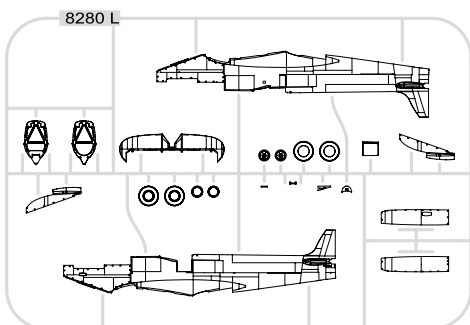

ČÁSTI MODELU