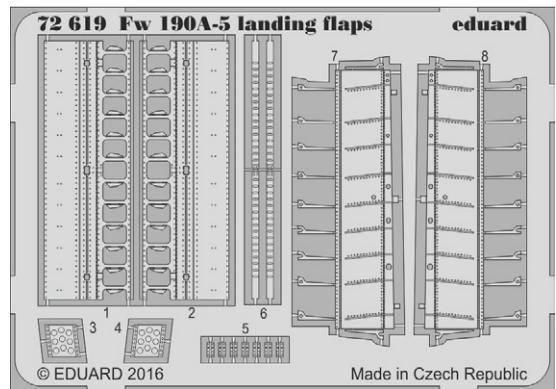

72619 Fw 190A-5 landing flaps 1/72 Eduard