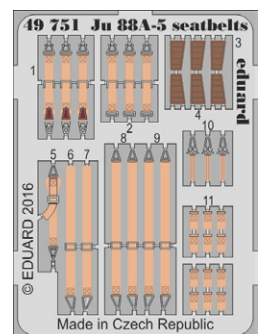

49751 Ju 88A-5 seatbelts 1/48 ICM