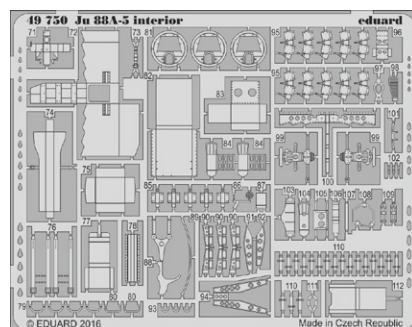

49753 Defiant Mk.I 1/48 Airfix

49750 Ju 88A-5 interior 1/48 ICM