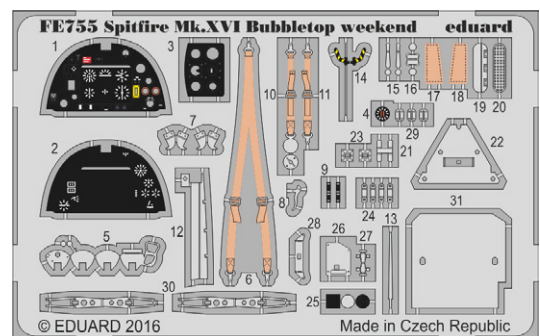

72619 Fw 190A-5 landing flaps 1/72 Eduard

FE750 Ju 88A-5 1/48 ICM

FE753 Defiant Mk.I 1/48 Airfix

FE754 MiG-23BN 1/48 Trumpeter

FE755 Spitfire Mk.XVI Weekend 1/48 Eduard

EX489 MiG-31BM  
1/48 AMK

EX490 Defiant Mk.I 1/48 Airfix