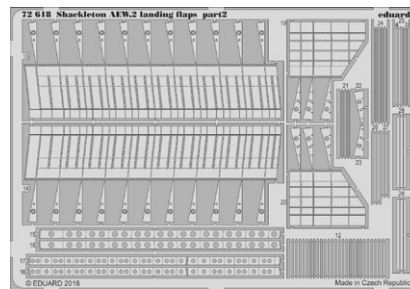

48877 Defiant Mk.I landing flaps 1/48 Airfix