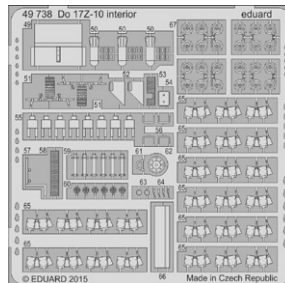

BIG49142 Do 17Z-10 1/48 ICM

- 48860 Do 17Z-10 exterior
- 48861 Do 17Z-10 landing flaps
- 49738 Do 17Z-10 interior
- EX482 Do 17Z-10