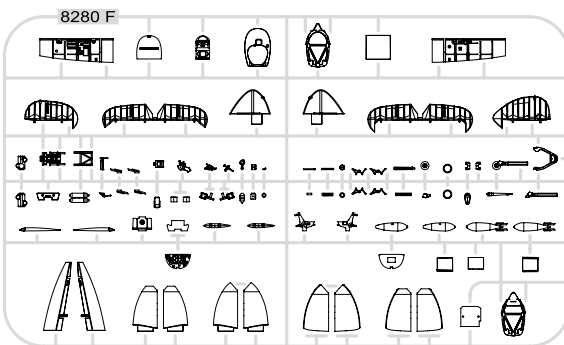

ČÁSTI MODELU