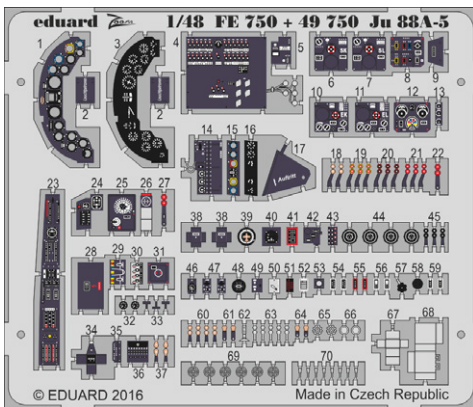

FE750 Ju 88A-5 1/48 ICM