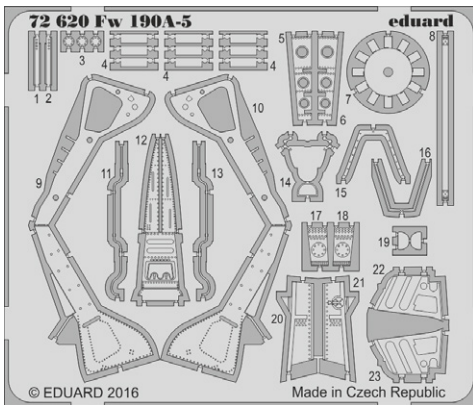

48877 Defiant Mk.I landing flaps 1/48 Airfix

49750 Ju 88A-5 interior 1/48 ICM

49751 Ju 88A-5 seatbelts 1/48 ICM

49753 Defiant Mk.I 1/48 Airfix

49754 MiG-23BN interior 1/48 Trumpeter

72620 Fw 190A-5 1/72 Eduard