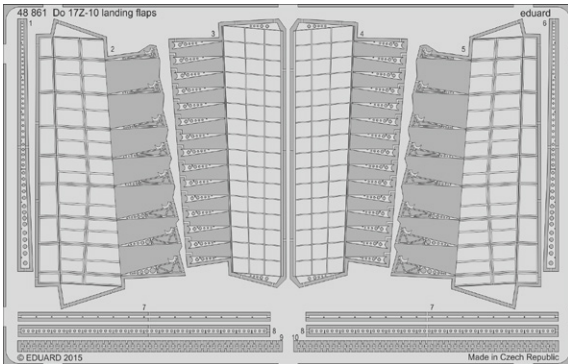

BIG49142 Do 17Z-10 1/48 ICM

- 48860 Do 17Z-10 exterior
- 48861 Do 17Z-10 landing flaps
- 49738 Do 17Z-10 interior
- EX482 Do 17Z-10