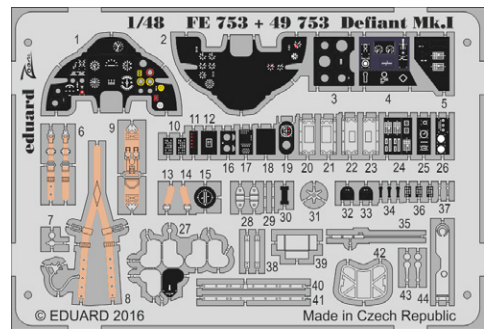

FE753 Defiant Mk.I 1/48 Airfix