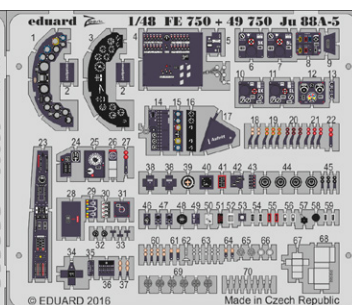

## ČÁSTI MODELU

53154 USS Texas BB-35 pt 1 - AA guns 1/350 Trumpeter

48873 MiG-23BN exterior 1/48 Trumpeter

48874 MiG-23BN weapons 1/48 Trumpeter

48875 MiG-23BN F.O.D. 1/48 Trumpeter

72618 Shackleton AEW.2 landing flaps 1/72 Revell

48877 Defiant Mk.I landing flaps 1/48 Airfix

49750 Ju 88A-5 interior 1/48 ICM

49751 Ju 88A-5 seatbelts 1/48 ICM

49753 Defiant Mk.I 1/48 Airfix

49754 MiG-23BN interior 1/48 Trumpeter

72620 Fw 190A-5 1/72 Eduard