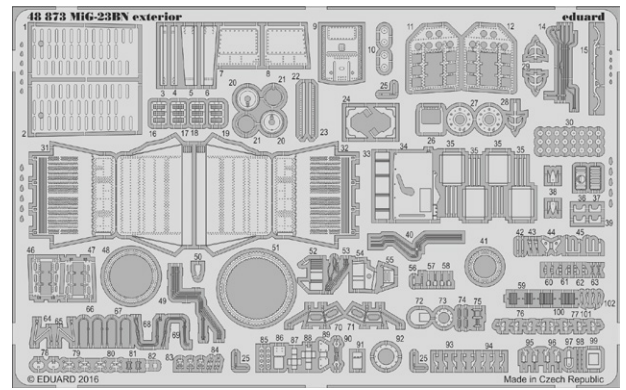

48874 MiG-23BN weapons 1/48 Trumpeter

48875 MiG-23BN F.O.D. 1/48 Trumpeter

49750 Ju 88A-5 interior 1/48 ICM

49751 Ju 88A-5 seatbelts 1/48 ICM