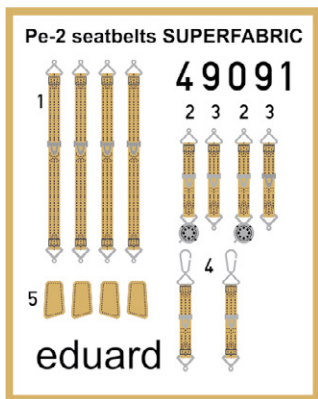

32854 P-39Q/N seatbelts FABRIC 1/32 KittyHawk

32384 A.S. 51 Horsa Glider Mk.I landing flaps 1/35 Bronco Models

49091 Pe-2 seatbelts SUPER-FABRIC 1/48 Zvezda

49092 Pe-2 seatbelts FABRIC 1/48 Zvezda

48872 P-39/400 landing flaps 1/48 Eduard