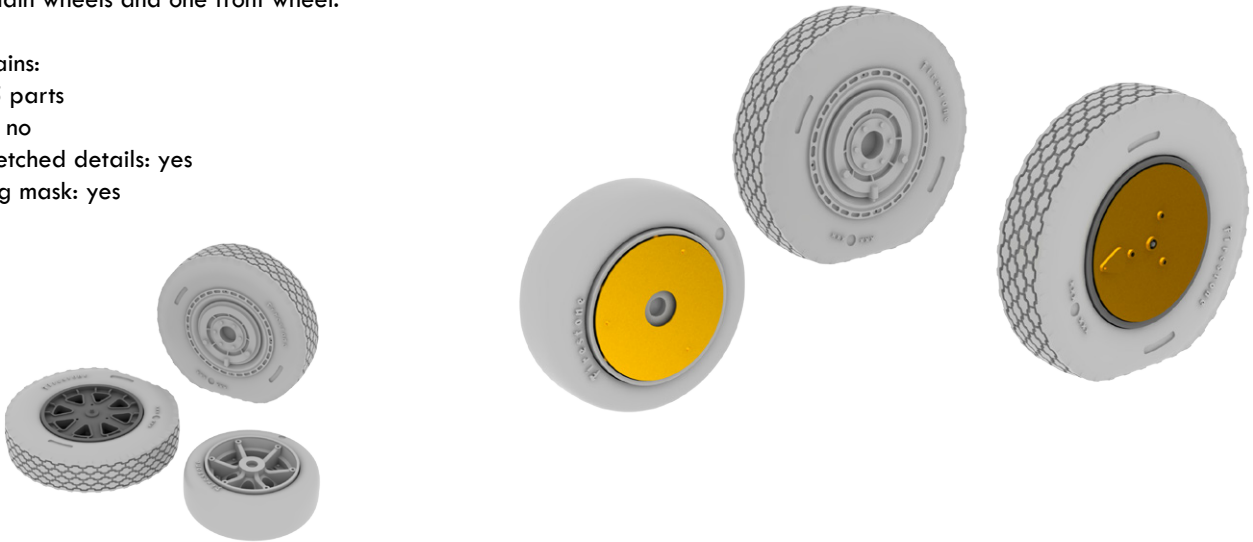

648203 P-39 wheels late 1/48 Eduard

Brassin of P-39 wheels late in 48th scale. Set consists of two main wheels and one front wheel.

Set contains:

- resin: 5 parts
- decals: no
- photo-etched details: yes
- painting mask: yes