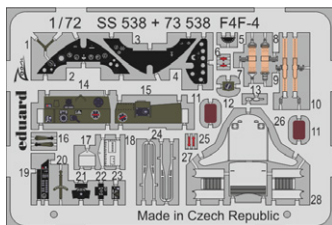

SS538 F4F-4 1/72 Airfix