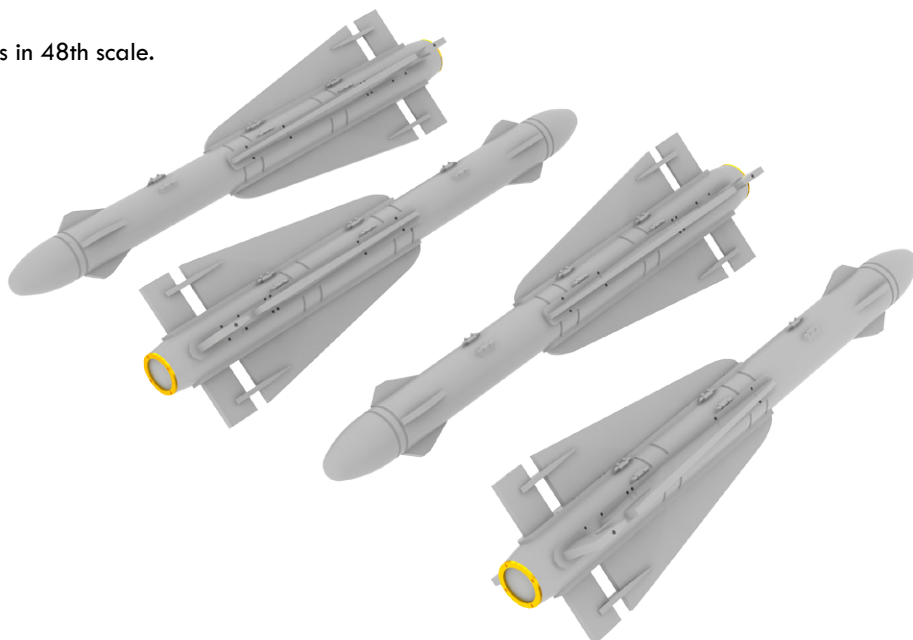

648186 AIM-4D 1/48

Brassin set of 4 pieces of AIM-4D missiles in 48th scale.

Set contains:

- resin: 4 parts
- decals: yes
- photo-etched details: yes
- painting mask: no