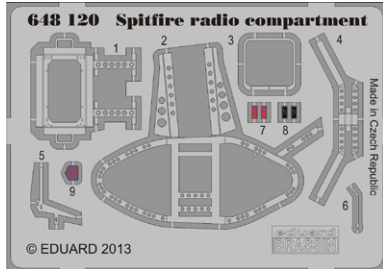

BIGSIN collection containing 3 individual Brassin sets and 1 photo-etched set for Spitfire Mk. XVI in 48th scale by Eduard.

- radio compartment,
- gun bays,
- engine,
- landing flaps.

All sets included in this BIG SIN are available separately, but with every BIG SIN set you save up to 30%.