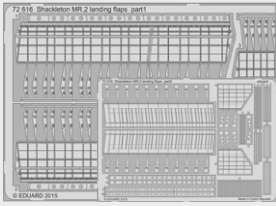

DETAIL

NEWS JANUARY 2016

QUICK PREVIEW

FOR DETAILS CLICK THE BUTTON

PHOTO-ETCHED SETS

72616 Shackleton MR.2 landing flaps 1/72 Airfix (2 parts)

[DETAIL](#)

73541 MiG-29A Izdeliye 9-12 1/72 Trumpeter (1 part)