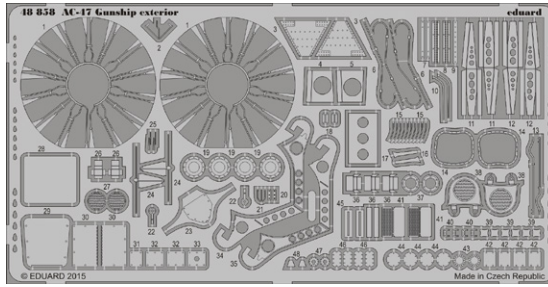

Set contains:

- resin: 4 parts
- decals: no
- photo-etched details: no
- painting mask: yes

BIGSIN collection containing 3 individual Brassin sets and 1 photo-etched set for Spitfire Mk. XVI in 48th scale by Eduard.

- radio compartment,
- gun bays,
- engine,
- landing flaps.

All sets included in this BIG SIN are available separately, but with every BIG SIN set you save up to 30%.

BIG49139 AC-47 Gunship 1/48 Revell

- 48858 AC-47 Gunship exterior
- 48859 AC-47 Gunship landing flaps
- 49736 AC-47 Gunship interior S.A.
- EX481 AC-47 Gunship