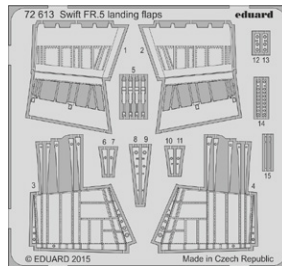

BIG72105 Swift FR.5 1/72 Airfix

- 72613 Swift FR.5 landing flaps
- 73533 Swift FR.5
- CX424 Swift FR.5