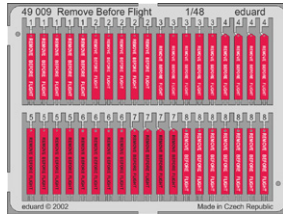

BIG49141 B-1B 1/48 Revell

- 48857 B-1B exterior
- 49737 B-1B S.A.
- EX480 B-1B
- 49009 Remove Before Flight