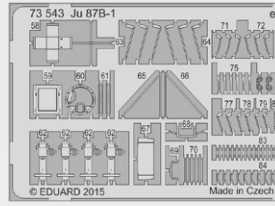

73543 Ju 87B-1 1/72 Airfix (1 part)

[DETAIL](#)