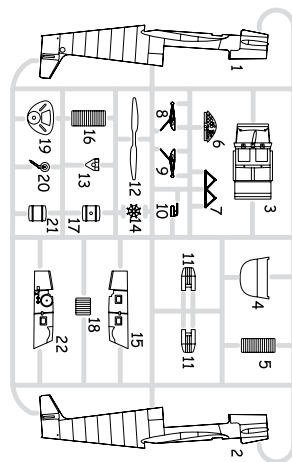

DECALS: Eduard

BRASSIN: NO

1/48 scale

eduard

KIT PARTS

A

B

C