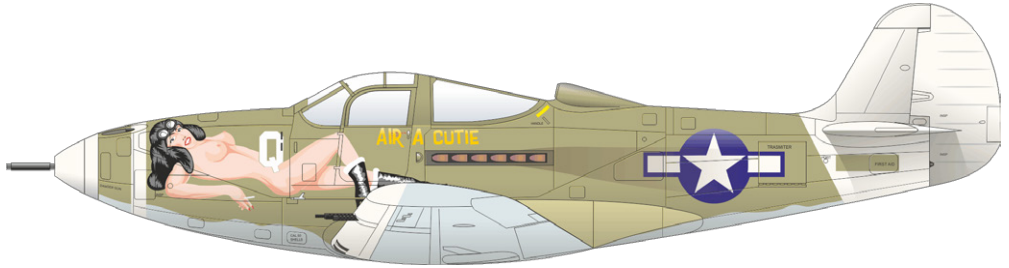

P-400 Air A Cuttie

Weekend Edition of P-400 Air A Cuttie
in 48th scale.

BASIC INFO:

NAME: P-400 Air A Cuttie

CAT. NO.: 8472

SCALE: 1/48

RANGE: Weekend edition

CONTENTS:

SPRUES: Eduard

PE-SETS: NO

PAINTING MASK: NO

MARKINGS: 2

DECALS: Eduard

BRASSIN: NO