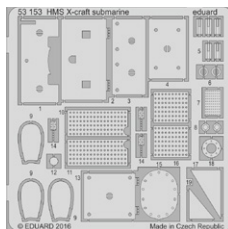

49747 Pe-2 interior 1/48 Zvezda

53151 Z-32 destroyer 1/350 Dragon

53152 Z-32 destroyer railings 1/350 Dragon

53153 HMS X-craft submarine 1/35 Merit

72616 Shackleton MR.2 landing flaps 1/72 Airfix

73543 Ju 87B-1 1/72 Airfix