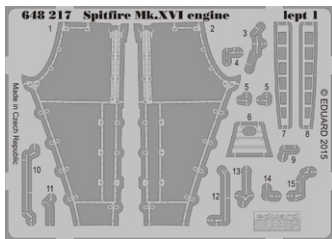

Set contains:

- resin: 4 parts
- decals: no
- photo-etched details: no
- painting mask: yes

BIGSIN collection containing 3 individual Brassin sets and 1 photo-etched set for Spitfire Mk. XVI in 48th scale by Eduard.

- radio compartment,
- gun bays,
- engine,
- landing flaps.

All sets included in this BIG SIN are available separately, but with every BIG SIN set you save up to 30%.

BIG49139 AC-47 Gunship 1/48 Revell

- 48858 AC-47 Gunship exterior
- 48859 AC-47 Gunship landing flaps
- 49736 AC-47 Gunship interior S.A.
- EX481 AC-47 Gunship