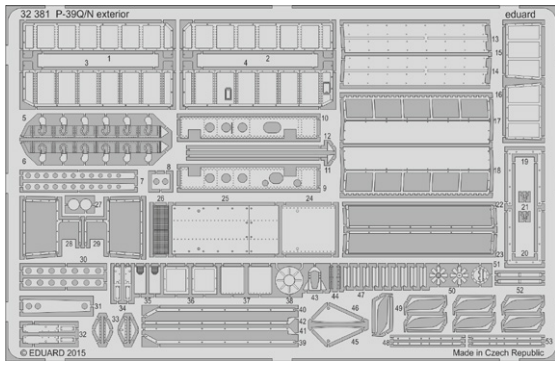

32381 P-39Q/N exterior 1/32 KittyHawk