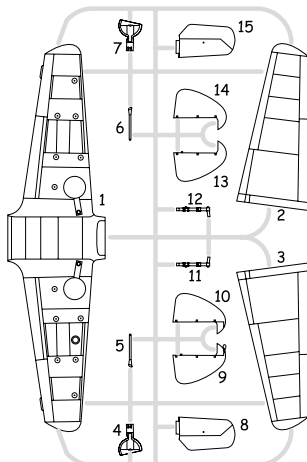

DECALS: Eduard

BRASSIN: NO

1/48 scale

eduard

KIT PARTS

A

B

C