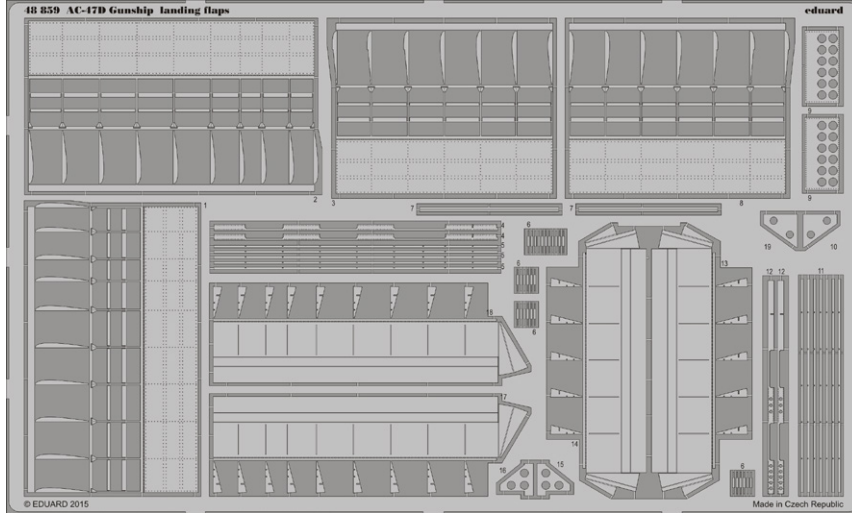

- radio compartment,
- gun bays,
- engine,
- landing flaps.

All sets included in this BIG SIN are available separately, but with every BIG SIN set you save up to 30%.

BIG49139 AC-47 Gunship 1/48 Revell

- 48858 AC-47 Gunship exterior
- 48859 AC-47 Gunship landing flaps
- 49736 AC-47 Gunship interior S.A.
- EX481 AC-47 Gunship