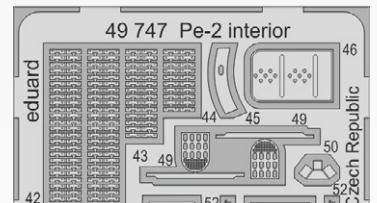

DETAIL

48872 P-39/400 landing flaps
1/48 Eduard
(1 part)

DETAIL

49091 Pe-2 seatbelts SUPERFABRIC
1/48 Zvezda
(2 parts)

DETAIL

49092 Pe-2 seatbelts FABRIC
1/48 Zvezda
(1 part)

DETAIL

49747 Pe-2 interior
1/48 Zvezda
(1 part)