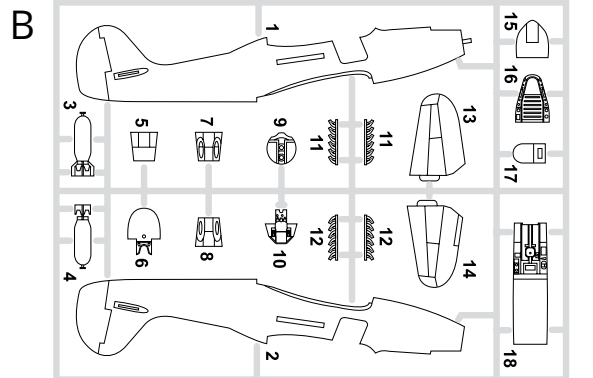

Clear parts