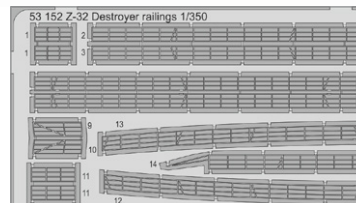

53152 Z-32 destroyer railings
1/350 Dragon
(1 part)

DETAIL