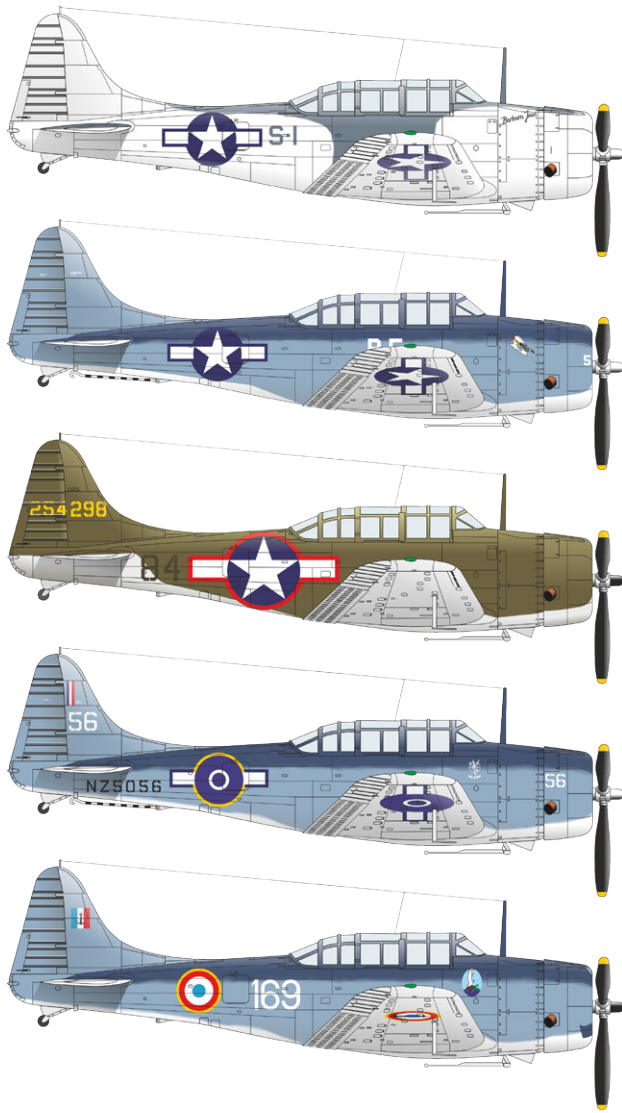

SBD-5 Dauntless

eduard
LIMITED EDITION

Limited Edition of SBD-5 Dauntless scale kit in 48th scale. Kit is based on Accurate Miniatures plastic parts.

BASIC INFO:

NAME: **SBD-5 Dauntless**

CAT. NO.: 1165

SCALE: 1/48

RANGE: Limited edition

CONTENTS:

SPRUES: Accurate Miniatures

PE-SETS: 1 color (No preview)

PAINTING MASK: 1

MARKINGS: 5

BRASSIN: WHEELS AND GUN

DECALS: Cartograf

RELATED PRODUCTS:

48869 Dauntless upgrade set (PE-Set)

48870 Dauntless landing flaps (PE-Set)