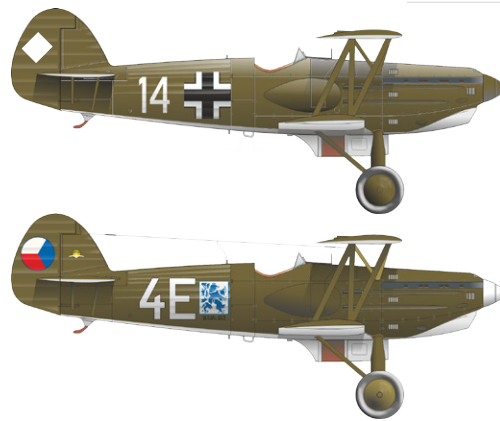

Avia B.534 III. serie

ProfiPACK
edition

ProfiPACK
edition

1/72 scale

eduard

ProfiPACK edition of Avia B.534 III. série scale kit in 72nd.

BASIC INFO:

NAME: **Avia B.534 III. série**

CAT. NO.: 70101

SCALE: 1/72

RANGE: ProfiPack

CONTENTS:

SPRUES: Eduard

PE-SETS: 1 color

PAINTING MASK: 1

MARKINGS: 4

BRASSIN: NO

DECALS: Eduard

Avia B.534 III. serie

RELATED PRODUCTS:

720602 Avia B.534 wires & stretchers (PE-Set)

672066 B.534 wheels & spats (Brassin)

672069 B.534 bombs & racks (Brassin)

KIT PARTS