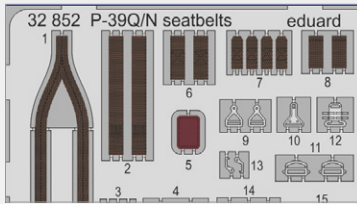

32852 P-39Q/N seatbelts
1/32 KittyHawk
(1 part)

DETAIL