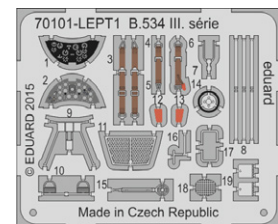

Avia B.534 III. serie

ProfiPACK
edition

ProfiPACK
edition

1/72 scale

eduard

ProfiPACK edition of Avia B.534 III. série scale kit in 72nd.

BASIC INFO:

NAME: **Avia B.534 III. série**

CAT. NO.: 70101

SCALE: 1/72

RANGE: ProfiPack

CONTENTS:

SPRUES: Eduard

PE-SETS: 1 color

PAINTING MASK: 1

MARKINGS: 4

BRASSIN: NO

DECALS: Eduard

Avia B.534 III. serie

RELATED PRODUCTS:

720602 Avia B.534 wires & stretchers (PE-Set)

672066 B.534 wheels & spats (Brassin)

672069 B.534 bombs & racks (Brassin)

KIT PARTS