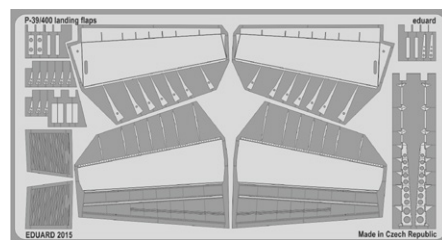

32854 P-39Q/N seatbelts FABRIC 1/32 KittyHawk

32384 A.S. 51 Horsa Glider Mk.I landing flaps 1/35 Bronco Models

49091 Pe-2 seatbelts SUPER-FABRIC 1/48 Zvezda

49092 Pe-2 seatbelts FABRIC 1/48 Zvezda

48872 P-39/400 landing flaps 1/48 Eduard