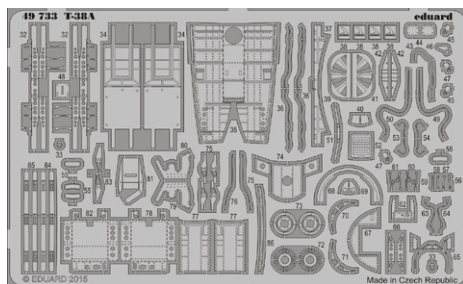

BIG49140 T-38A Talon 1/48 Wolfpack

- 49733 T-38A Talon
- EX478 T-38A Talon
- 49009 Remove Before Flight