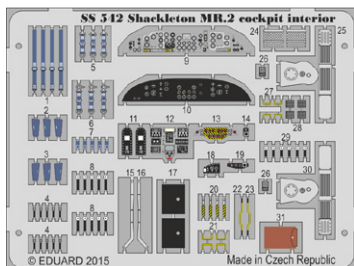

FE749 P-400 Weekend 1/48 Eduard

SS543 Ju 87B-1 interior 1/72 Airfix

SS538 F4F-4 1/72 Airfix

SS542 Shackleton MR.2 cockpit interior 1/72 Airfix

33154 A.S. 51 Horsa Glider Mk.I 1/35 Bronco Models

FE747 Pe-2 interior 1/48 Zvezda