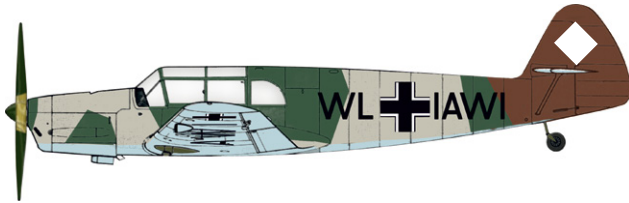

ProfiPACK edition of Bf 108 scale kit in 48th.

BASIC INFO:

NAME: **Bf 108**

CAT. NO.: 8078

SCALE: 1/48

RANGE: ProfiPack

CONTENTS:

SPRUES: Eduard

PE-SETS: 1 color

PAINTING MASK: 1

MARKINGS: 5

DECALS: Eduard

BRASSIN: NO

1/48 scale

eduard

KIT PARTS

A

B

C

D