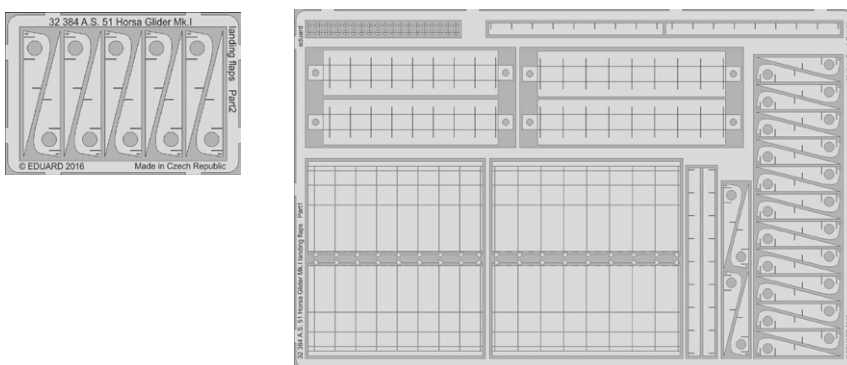

32384 A.S. 51 Horsa Glider Mk.I landing flaps 1/35 Bronco Models