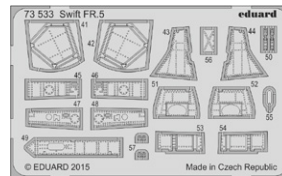

BIG72105 Swift FR.5 1/72 Airfix

- 72613 Swift FR.5 landing flaps
- 73533 Swift FR.5
- CX424 Swift FR.5