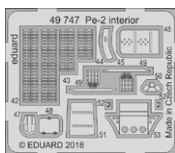

49747 Pe-2 interior 1/48 Zvezda