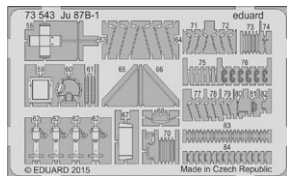

49747 Pe-2 interior 1/48 Zvezda

53151 Z-32 destroyer 1/350 Dragon

53152 Z-32 destroyer railings 1/350 Dragon

53153 HMS X-craft submarine 1/35 Merit

72616 Shackleton MR.2 landing flaps 1/72 Airfix

73543 Ju 87B-1 1/72 Airfix