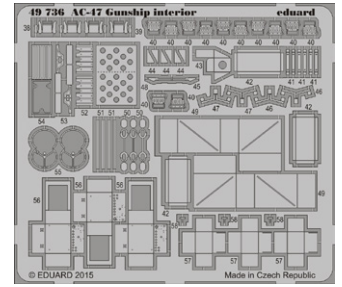

- radio compartment,
- gun bays,
- engine,
- landing flaps.

All sets included in this BIG SIN are available separately, but with every BIG SIN set you save up to 30%.

BIG49139 AC-47 Gunship 1/48 Revell

- 48858 AC-47 Gunship exterior
- 48859 AC-47 Gunship landing flaps
- 49736 AC-47 Gunship interior S.A.
- EX481 AC-47 Gunship