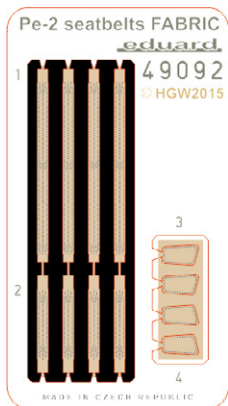

32854 P-39Q/N seatbelts FABRIC 1/32 KittyHawk

32384 A.S. 51 Horsa Glider Mk.I landing flaps 1/35 Bronco Models

49091 Pe-2 seatbelts SUPER-FABRIC 1/48 Zvezda

49092 Pe-2 seatbelts FABRIC 1/48 Zvezda

48872 P-39/400 landing flaps 1/48 Eduard