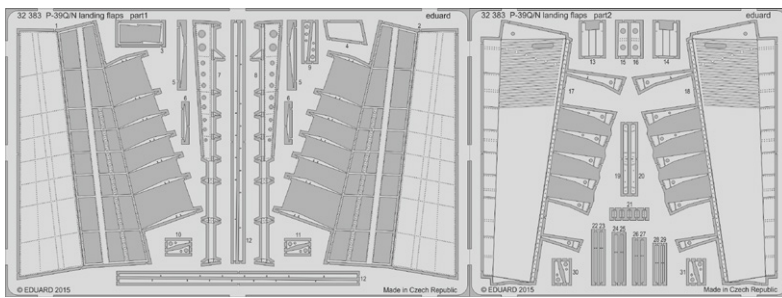

D

32381 P-39Q/N exterior 1/32 KittyHawk

32382 P-39Q/N landing gear 1/32 KittyHawk

32383 P-39Q/N landing flaps 1/32 KittyHawk

32855 A.S. 51 Horsa Glider Mk.I interior 1/35 Bronco Models

32852 P-39Q/N seatbelts 1/32 KittyHawk