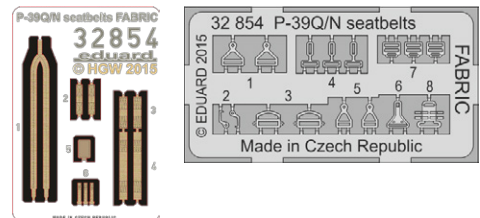

32854 P-39Q/N seatbelts FABRIC 1/32 KittyHawk