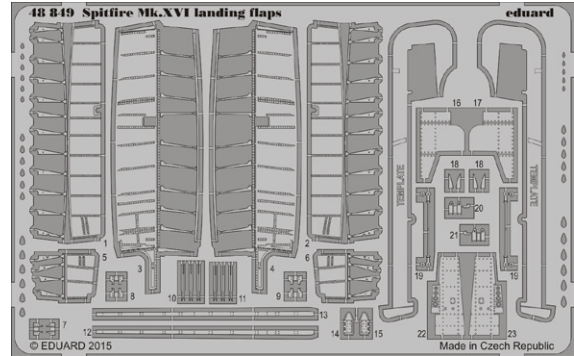

Set contains:

- resin: 4 parts
- decals: no
- photo-etched details: no
- painting mask: yes

BIGSIN collection containing 3 individual Brassin sets and 1 photo-etched set for Spitfire Mk. XVI in 48th scale by Eduard.

- radio compartment,
- gun bays,
- engine,
- landing flaps.

All sets included in this BIG SIN are available separately, but with every BIG SIN set you save up to 30%.

BIG49139 AC-47 Gunship 1/48 Revell

- 48858 AC-47 Gunship exterior
- 48859 AC-47 Gunship landing flaps
- 49736 AC-47 Gunship interior S.A.
- EX481 AC-47 Gunship