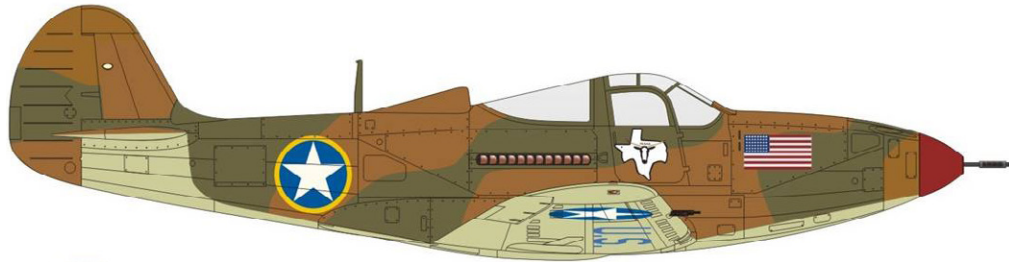

P-400 Air A Cuttie

Weekend Edition of P-400 Air A Cuttie
in 48th scale.

BASIC INFO:

NAME: P-400 Air A Cuttie

CAT. NO.: 8472

SCALE: 1/48

RANGE: Weekend edition

CONTENTS:

SPRUES: Eduard

PE-SETS: NO

PAINTING MASK: NO

MARKINGS: 2

DECALS: Eduard

BRASSIN: NO