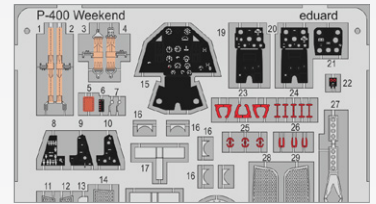

FE749 P-400 Weekend 1/48 Eduard (1 part)

[DETAIL](#)