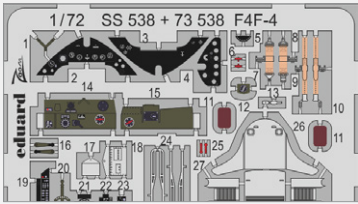

73542 Shackleton MR.2 1/72 Airfix (1 part)

[DETAIL](#)

73543 Ju 87B-1 1/72 Airfix (1 part)

[DETAIL](#)

73544 Shackleton MR.2 fuselage interior 1/72 Airfix (1 part)

[DETAIL](#)

ZOOM

SS538 F4F-4 1/72 Airfix (2 parts)