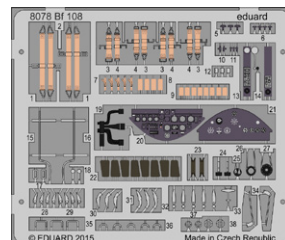

ProfiPACK edition of Bf 108 scale kit in 48th.

BASIC INFO:

NAME: **Bf 108**

CAT. NO.: 8078

SCALE: 1/48

RANGE: ProfiPack

CONTENTS:

SPRUES: Eduard

PE-SETS: 1 color

PAINTING MASK: 1

MARKINGS: 5

DECALS: Eduard

BRASSIN: NO

1/48 scale

eduard

KIT PARTS

A

B

C

D