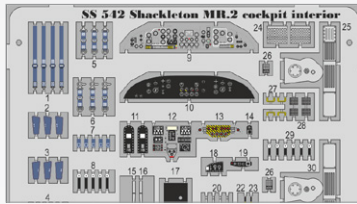

[DETAIL](#)

33153 P-39Q/N interior 1/32 KittyHawk (1 part)

33154 A.S. 51 Horsa Glider Mk.I 1/35 Bronco Models (1 part)

[DETAIL](#)

FE747 Pe-2 interior 1/48 Zvezda (2 parts)

[DETAIL](#)

SS541 MiG-29A Izdeliye 9-12 interior 1/72 Trumpeter (1 part)