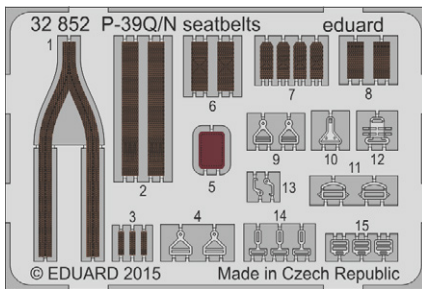

D

32381 P-39Q/N exterior 1/32 KittyHawk

32382 P-39Q/N landing gear 1/32 KittyHawk

32383 P-39Q/N landing flaps 1/32 KittyHawk

32855 A.S. 51 Horsa Glider Mk.I interior 1/35 Bronco Models

32852 P-39Q/N seatbelts 1/32 KittyHawk