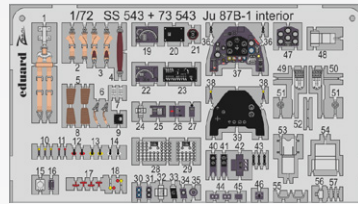

SS543 Ju 87B-1 interior 1/72 Airfix (2 parts)

[DETAIL](#)