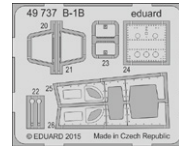

BIG49141 B-1B 1/48 Revell

- 48857 B-1B exterior
- 49737 B-1B S.A.
- EX480 B-1B
- 49009 Remove Before Flight