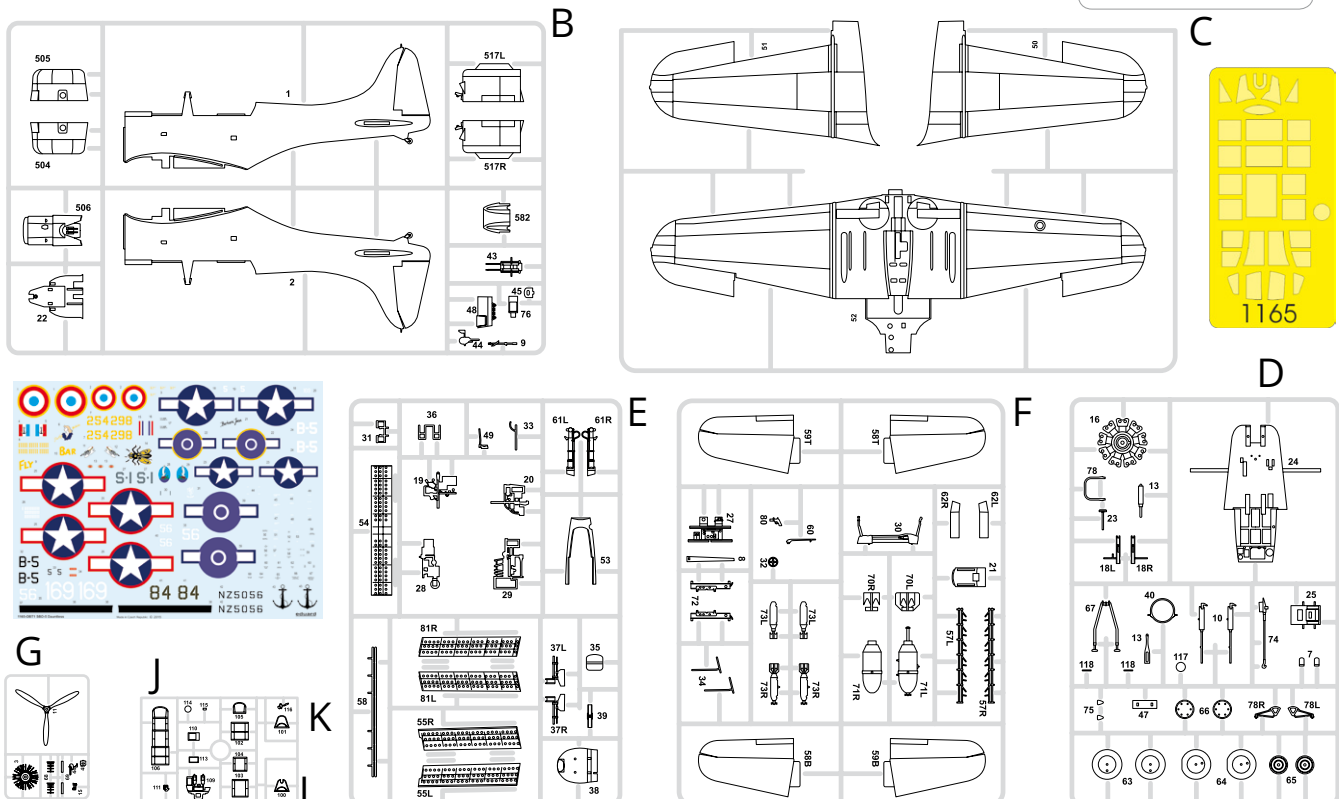

DECALS: Cartograf

RELATED PRODUCTS:

48869 Dauntless upgrade set (PE-Set)

48870 Dauntless landing flaps (PE-Set)

KIT PARTS

P-400 Air A Cuttie

Weekend Edition of P-400 Air A Cuttie
in 48th scale.

BASIC INFO: