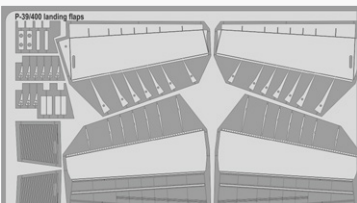

DETAIL

48872 P-39/400 landing flaps
1/48 Eduard
(1 part)

DETAIL

49091 Pe-2 seatbelts SUPERFABRIC
1/48 Zvezda
(2 parts)

DETAIL

49092 Pe-2 seatbelts FABRIC
1/48 Zvezda
(1 part)

DETAIL

49747 Pe-2 interior
1/48 Zvezda
(1 part)