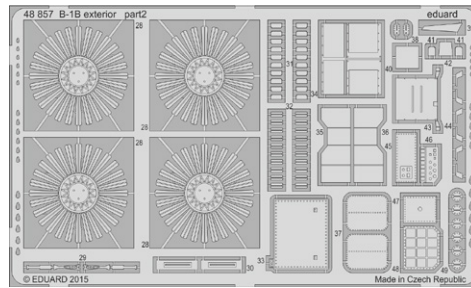

BIG49141 B-1B 1/48 Revell

- 48857 B-1B exterior
- 49737 B-1B S.A.
- EX480 B-1B
- 49009 Remove Before Flight