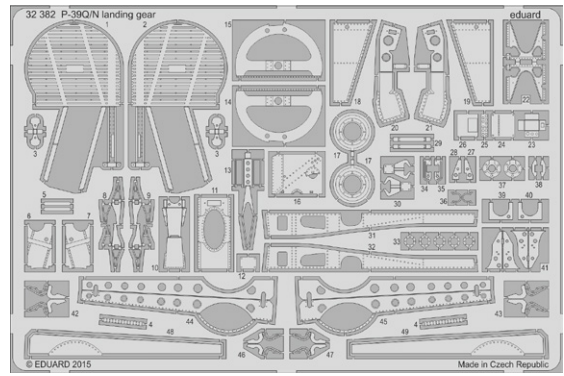

32382 P-39Q/N landing gear 1/32 KittyHawk