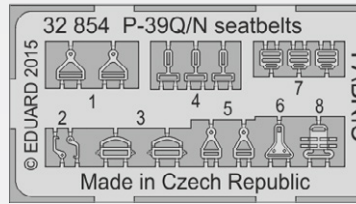

DETAIL

32852 P-39Q/N seatbelts
1/32 KittyHawk
(1 part)

DETAIL

32853 P-39Q/N interior
1/32 KittyHawk
(1 part)

DETAIL

32854 P-39Q/N seatbelts FABRIC
1/32 KittyHawk
(2 parts)

DETAIL

32855 A.S. 51 Horsa Glider Mk.I interior
1/35 Bronco Models
(2 parts)