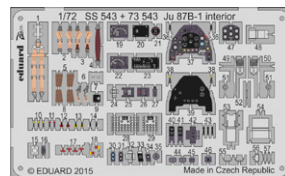

SS543 Ju 87B-1 interior 1/72 Airfix