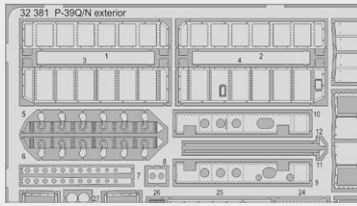

PHOTO-ETCHED SETS

32381 P-39Q/N exterior
1/32 KittyHawk
(1 part)

DETAIL

32382 P-39Q/N landing gear
1/32 KittyHawk
(1 part)

DETAIL

32383 P-39Q/N landing flaps
1/32 KittyHawk
(2 parts)

DETAIL

32384 A.S. 51 Horsa Glider Mk.I
landing flaps 1/35 Bronco Models
(2 parts)