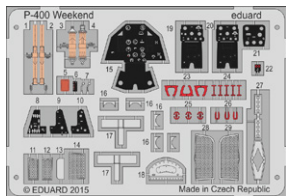

FE749 P-400 Weekend 1/48 Eduard