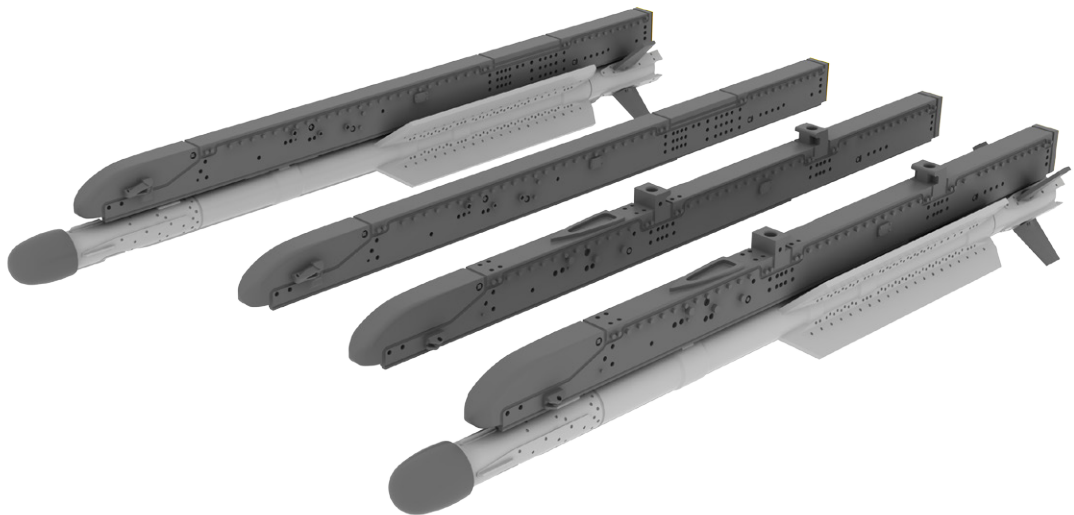

Set contains:

- resin: 5 parts
- decals: no
- photo-etched details: yes
- painting mask: yes

648207 IRIS-T 1/48

Brassin set of 2 pieces of IRIS-T missiles in 48th scale.

Set contains:

- resin: 20 parts
- decals: yes
- photo-etched details: yes
- painting mask: no