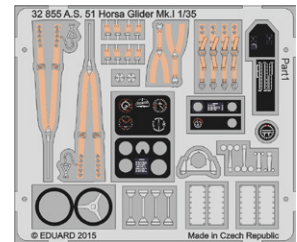

D

32381 P-39Q/N exterior 1/32 KittyHawk

32382 P-39Q/N landing gear 1/32 KittyHawk

32383 P-39Q/N landing flaps 1/32 KittyHawk

32855 A.S. 51 Horsa Glider Mk.I interior 1/35 Bronco Models

32852 P-39Q/N seatbelts 1/32 KittyHawk