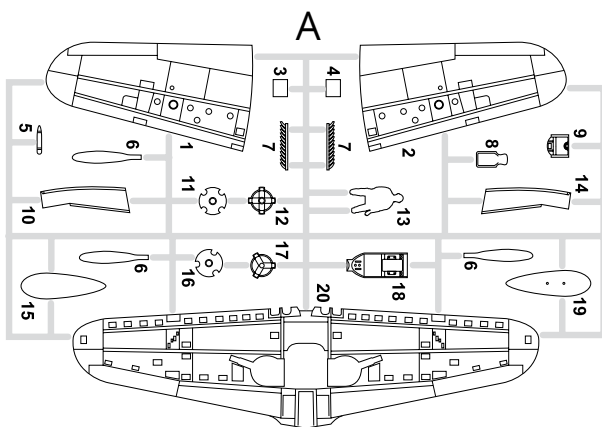

P-400 Air A Cuttie

Weekend Edition of P-400 Air A Cuttie
in 48th scale.

BASIC INFO:

NAME: P-400 Air A Cuttie

CAT. NO.: 8472

SCALE: 1/48

RANGE: Weekend edition

CONTENTS:

SPRUES: Eduard

PE-SETS: NO

PAINTING MASK: NO

MARKINGS: 2

DECALS: Eduard

BRASSIN: NO

RELATED PRODUCTS:

FE749 P-400 Weekend (PE-set)

48872 P-39/400 landing flaps (PE-set)

648202 P-39 wheels early (Brassin)

648203 P-39 wheels late (Brassin)

49060 Seatbelts USAAF FABRIC (PE-set)

49082 Seatbelts USAAF WWII SUPERFABRIC (PE-set)

KIT PARTS

Clear parts