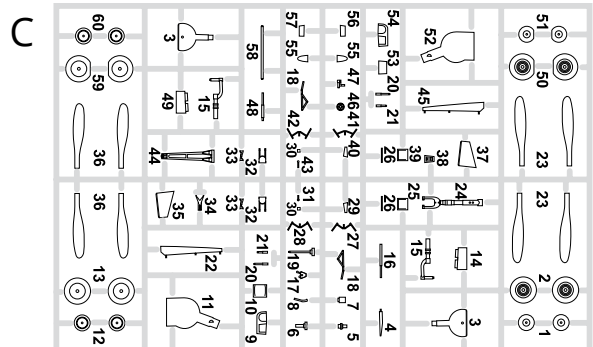

Clear parts