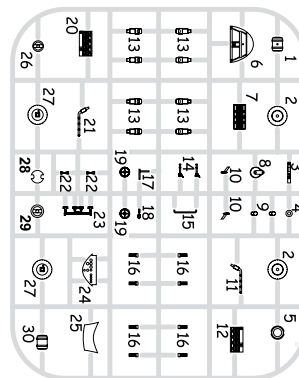

DECALS: Eduard

BRASSIN: NO

1/48 scale

eduard

KIT PARTS

A

B

C