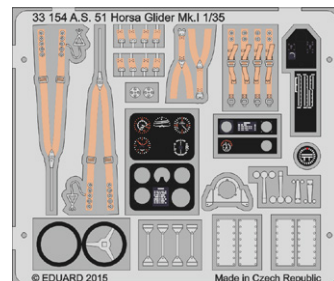

FE749 P-400 Weekend 1/48 Eduard

SS543 Ju 87B-1 interior 1/72 Airfix

SS538 F4F-4 1/72 Airfix

SS542 Shackleton MR.2 cockpit interior 1/72 Airfix

33154 A.S. 51 Horsa Glider Mk.I 1/35 Bronco Models

FE747 Pe-2 interior 1/48 Zvezda