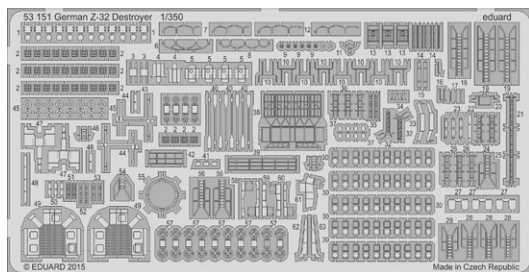

53151 Z-32 destroyer 1/350 Dragon