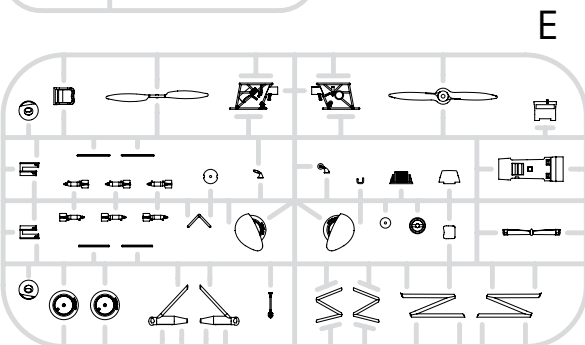

Avia B.534 III. serie

ProfiPACK
edition

ProfiPACK
edition

1/72 scale

eduard

ProfiPACK edition of Avia B.534 III. série scale kit in 72nd.

BASIC INFO:

NAME: **Avia B.534 III. série**

CAT. NO.: 70101

SCALE: 1/72

RANGE: ProfiPack

CONTENTS:

SPRUES: Eduard

PE-SETS: 1 color

PAINTING MASK: 1

MARKINGS: 4

BRASSIN: NO

DECALS: Eduard

Avia B.534 III. serie

RELATED PRODUCTS:

720602 Avia B.534 wires & stretchers (PE-Set)

672066 B.534 wheels & spats (Brassin)

672069 B.534 bombs & racks (Brassin)

KIT PARTS