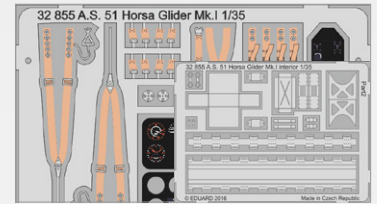

DETAIL

32852 P-39Q/N seatbelts
1/32 KittyHawk
(1 part)

DETAIL

32853 P-39Q/N interior
1/32 KittyHawk
(1 part)

DETAIL

32854 P-39Q/N seatbelts FABRIC
1/32 KittyHawk
(2 parts)

DETAIL

32855 A.S. 51 Horsa Glider Mk.I interior
1/35 Bronco Models
(2 parts)