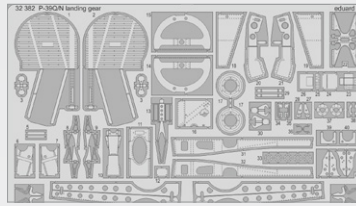

PHOTO-ETCHED SETS

32381 P-39Q/N exterior
1/32 KittyHawk
(1 part)

DETAIL

32382 P-39Q/N landing gear
1/32 KittyHawk
(1 part)

DETAIL

32383 P-39Q/N landing flaps
1/32 KittyHawk
(2 parts)

DETAIL

32384 A.S. 51 Horsa Glider Mk.I
landing flaps 1/35 Bronco Models
(2 parts)