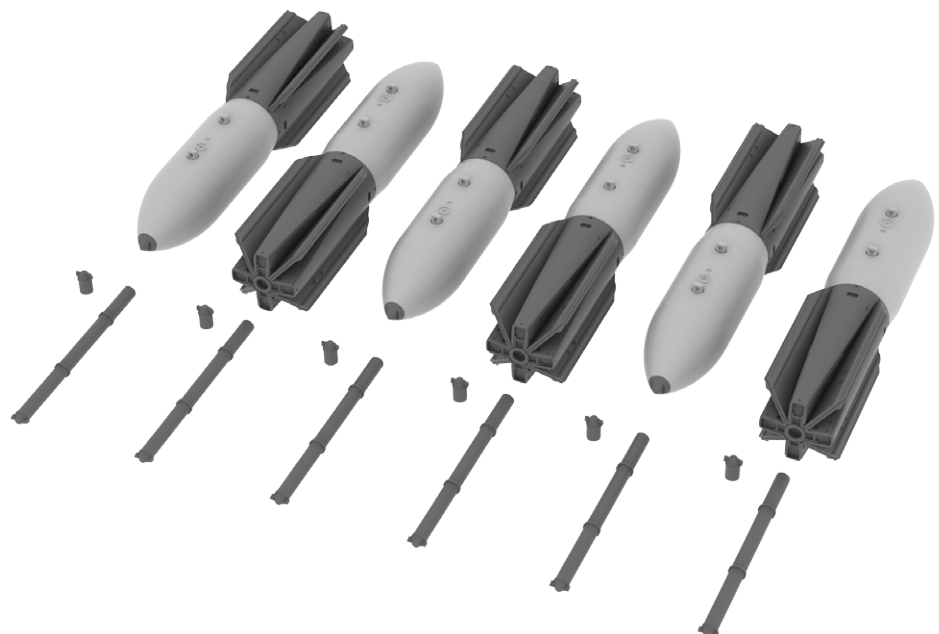

672059 M117 bombs w/airbrake 1/72

Brassin set of 6 pieces of M117 bombs with airbrake in 72nd.

Set contains:

- resin: 30 parts
- decals: yes
- photo-etched details: no
- painting mask: no