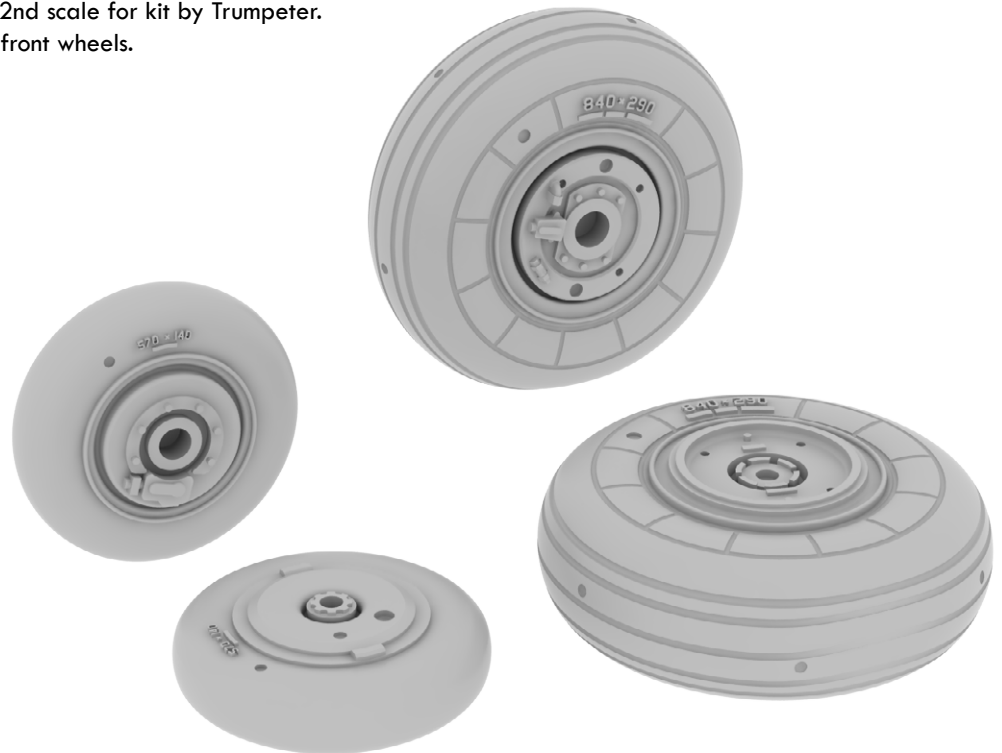

672090 MiG-29 wheels 1/72 Trumpeter

Brassin set MiG-29 wheels in 72nd scale for kit by Trumpeter.
Set contains two main and two front wheels.

Set contains:

- resin: 4 parts
- decals: no
- photo-etched details: no
- painting mask: yes