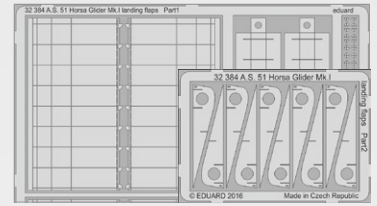

PHOTO-ETCHED SETS

32381 P-39Q/N exterior
1/32 KittyHawk
(1 part)

DETAIL

32382 P-39Q/N landing gear
1/32 KittyHawk
(1 part)

DETAIL

32383 P-39Q/N landing flaps
1/32 KittyHawk
(2 parts)

DETAIL

32384 A.S. 51 Horsa Glider Mk.I
landing flaps 1/35 Bronco Models
(2 parts)