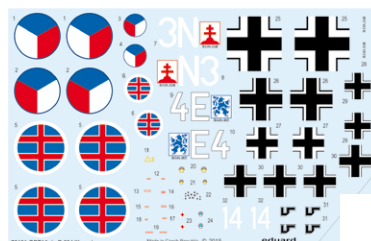

Avia B.534 III. serie

ProfiPACK
edition

ProfiPACK
edition

1/72 scale

eduard

ProfiPACK edition of Avia B.534 III. série scale kit in 72nd.

BASIC INFO:

NAME: **Avia B.534 III. série**

CAT. NO.: 70101

SCALE: 1/72

RANGE: ProfiPack

CONTENTS:

SPRUES: Eduard

PE-SETS: 1 color

PAINTING MASK: 1

MARKINGS: 4

BRASSIN: NO

DECALS: Eduard

Avia B.534 III. serie

RELATED PRODUCTS:

720602 Avia B.534 wires & stretchers (PE-Set)

672066 B.534 wheels & spats (Brassin)

672069 B.534 bombs & racks (Brassin)

KIT PARTS