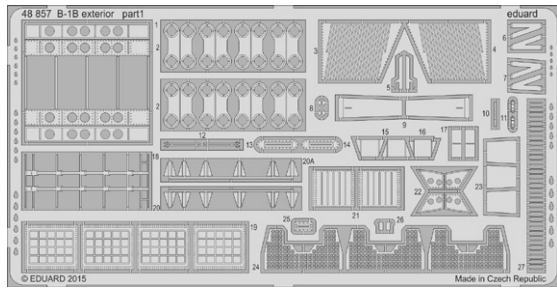

BIG49141 B-1B 1/48 Revell

- 48857 B-1B exterior
- 49737 B-1B S.A.
- EX480 B-1B
- 49009 Remove Before Flight