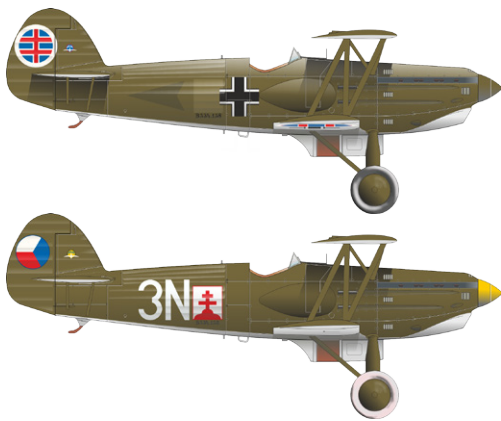

Avia B.534 III. serie

ProfiPACK
edition

ProfiPACK
edition

1/72 scale

eduard

ProfiPACK edition of Avia B.534 III. série scale kit in 72nd.

BASIC INFO:

NAME: **Avia B.534 III. série**

CAT. NO.: 70101

SCALE: 1/72

RANGE: ProfiPack

CONTENTS:

SPRUES: Eduard

PE-SETS: 1 color

PAINTING MASK: 1

MARKINGS: 4

BRASSIN: NO

DECALS: Eduard

Avia B.534 III. serie

RELATED PRODUCTS:

720602 Avia B.534 wires & stretchers (PE-Set)

672066 B.534 wheels & spats (Brassin)

672069 B.534 bombs & racks (Brassin)

KIT PARTS