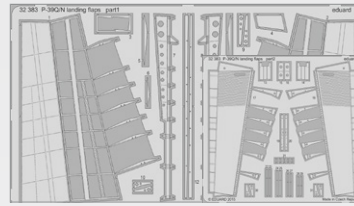

PHOTO-ETCHED SETS

32381 P-39Q/N exterior
1/32 KittyHawk
(1 part)

DETAIL

32382 P-39Q/N landing gear
1/32 KittyHawk
(1 part)

DETAIL

32383 P-39Q/N landing flaps
1/32 KittyHawk
(2 parts)

DETAIL

32384 A.S. 51 Horsa Glider Mk.I
landing flaps 1/35 Bronco Models
(2 parts)