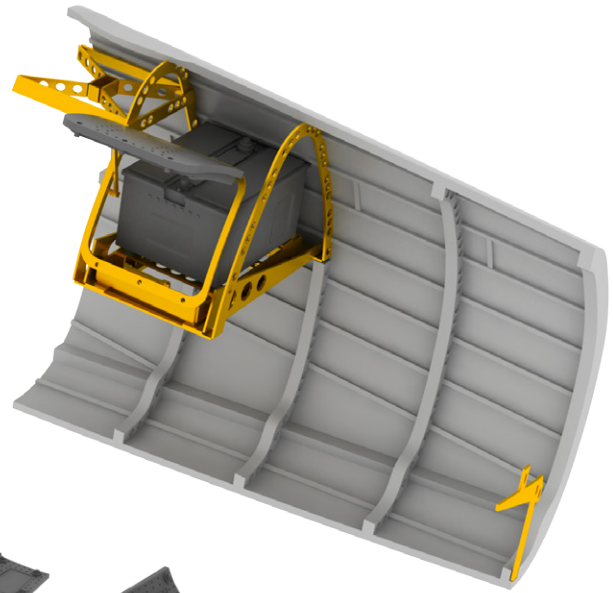

Set contains:

- resin: 4 parts
- decals: no
- photo-etched details: no
- painting mask: yes

BIGSIN collection containing 3 individual Brassin sets and 1 photo-etched set for Spitfire Mk. XVI in 48th scale by Eduard.

- radio compartment,
- gun bays,
- engine,
- landing flaps.

All sets included in this BIG SIN are available separately, but with every BIG SIN set you save up to 30%.

BIG49139 AC-47 Gunship 1/48 Revell

- 48858 AC-47 Gunship exterior
- 48859 AC-47 Gunship landing flaps
- 49736 AC-47 Gunship interior S.A.
- EX481 AC-47 Gunship