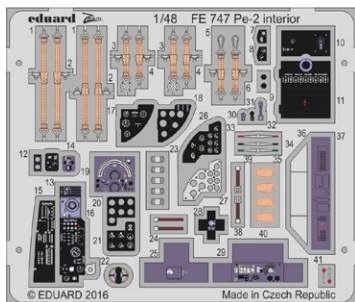

FE749 P-400 Weekend 1/48 Eduard

SS543 Ju 87B-1 interior 1/72 Airfix

SS538 F4F-4 1/72 Airfix

SS542 Shackleton MR.2 cockpit interior 1/72 Airfix

33154 A.S. 51 Horsa Glider Mk.I 1/35 Bronco Models

FE747 Pe-2 interior 1/48 Zvezda