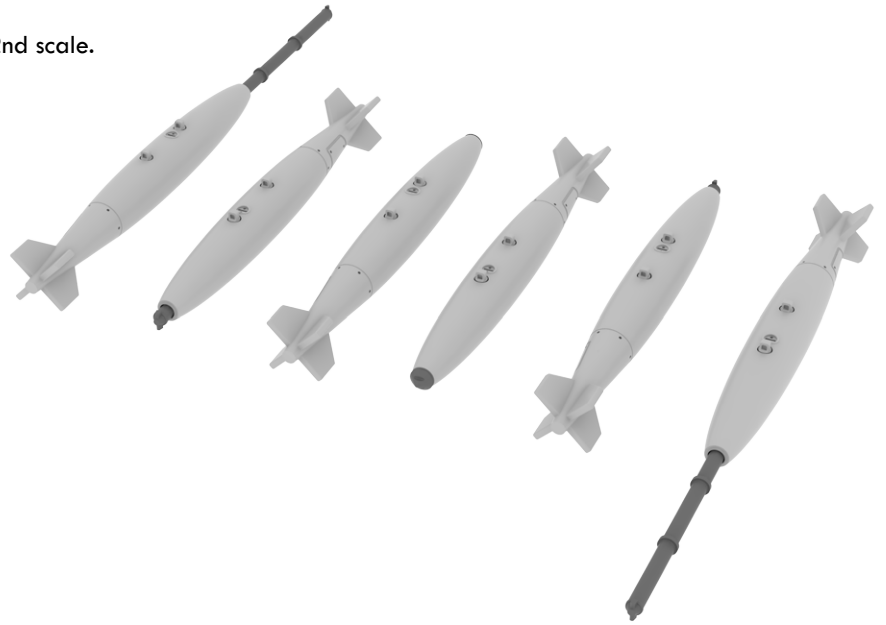

672087 Mk.82 bombs 1/72

Brassin set of 6 pieces of Mk.82 bombs in 72nd scale.

Set contains:

- resin: 24 parts
- decals: yes
- photo-etched details: no
- painting mask: no