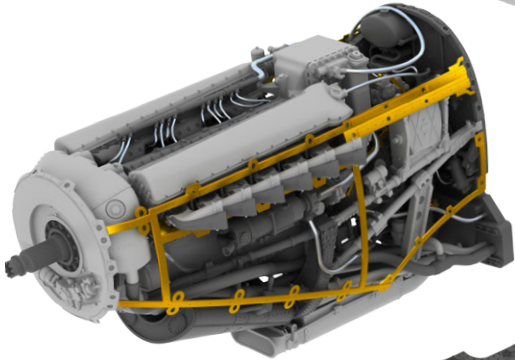

- radio compartment,
- gun bays,
- engine,
- landing flaps.

All sets included in this BIG SIN are available separately, but with every BIG SIN set you save up to 30%.

BIG49139 AC-47 Gunship 1/48 Revell

- 48858 AC-47 Gunship exterior
- 48859 AC-47 Gunship landing flaps
- 49736 AC-47 Gunship interior S.A.
- EX481 AC-47 Gunship