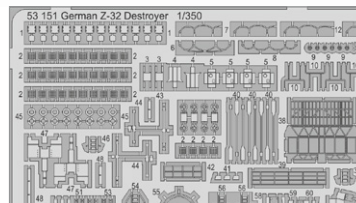

53151 Z-32 destroyer
1/350 Dragon
(1 part)

DETAIL