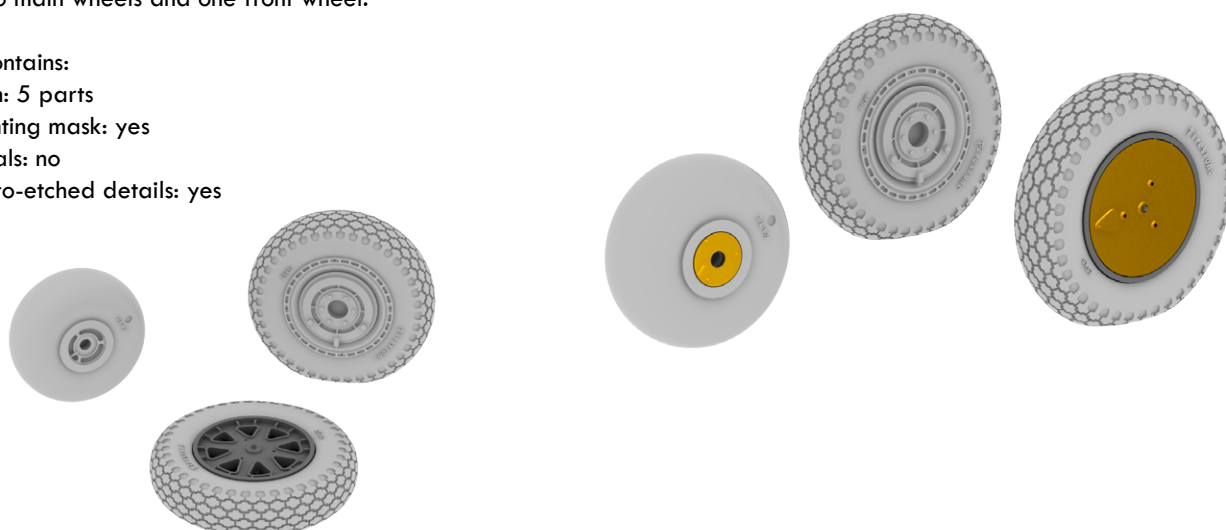

648202 P-39 wheels early 1/48 Eduard

Brassin of P-39 wheels early in 48th scale. Set consists of two main wheels and one front wheel.

Set contains:

- resin: 5 parts
- painting mask: yes
- decals: no
- photo-etched details: yes