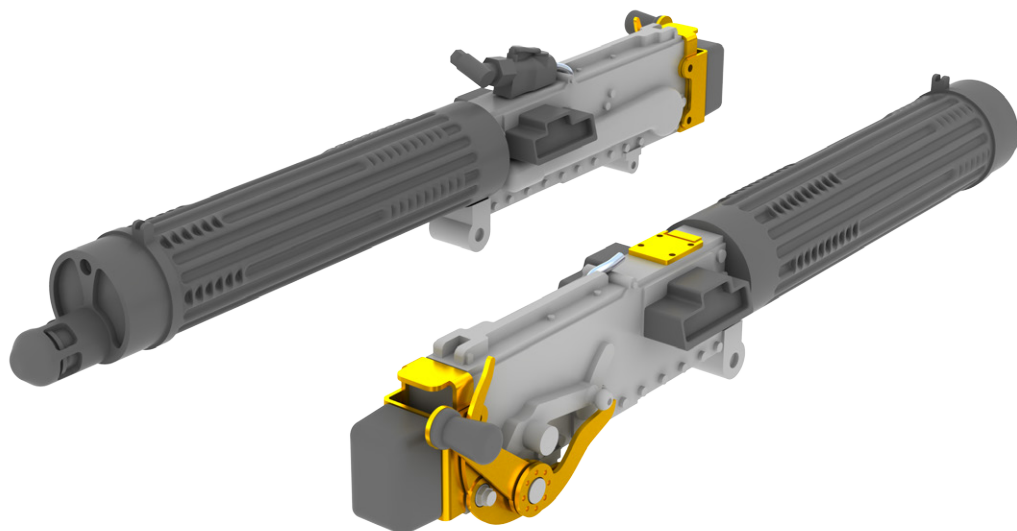

Brassin set of 2 pieces of Vickers Colt Mk.I WW1 guns in 32nd scale.

Set contains:

- resin: 14 parts
- decals: no
- photo-etched details: yes
- painting mask: no

648186 AIM-4D 1/48

Brassin set of 4 pieces of AIM-4D missiles in 48th scale.