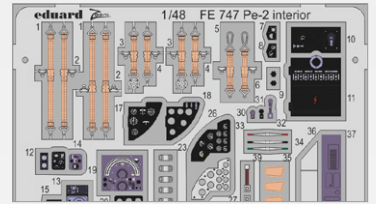

[DETAIL](#)

33153 P-39Q/N interior 1/32 KittyHawk (1 part)

33154 A.S. 51 Horsa Glider Mk.I 1/35 Bronco Models (1 part)

[DETAIL](#)

FE747 Pe-2 interior 1/48 Zvezda (2 parts)

[DETAIL](#)

SS541 MiG-29A Izdeliye 9-12 interior 1/72 Trumpeter (1 part)