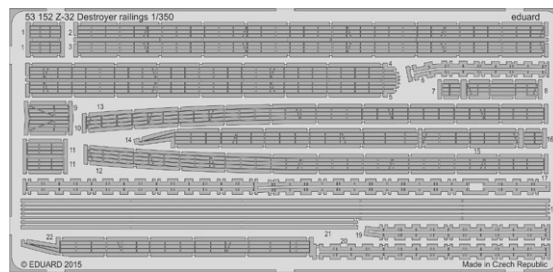

53152 Z-32 destroyer railings 1/350 Dragon