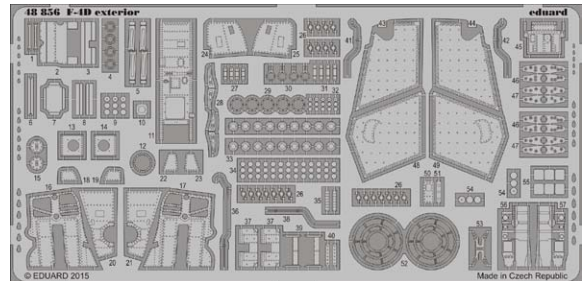

FE448 SPAD XIII Weekend (PE-set)

KIT PARTS

B>

C>

D>

49731 UH-1Y S.A. 1/48 Kitty Hawk

49732 UH-1Y seatbelts 1/48 Kitty Hawk

72607 UTI MiG-15 landing flaps 1/72 Eduard