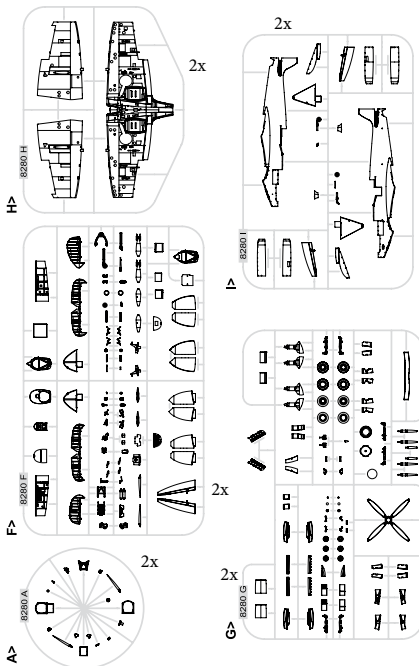

Scale kit of Spitfire Mk.VIII in Australian service (2015 tool)
code-named „Aussie Eight“ in Limited Edition.

BASIC INFO:

NAME: **Aussie Eight/Spitfire Mk.VIII**
in Australian service **Dual Combo**

CAT. NO.: 1188

SCALE: 1/48

RANGE: Limited edition

CONTENTS:

SPRUES: Eduard

PE-SETS: 2 (color)

PAINTING MASK: 1

MARKINGS: 30

DECALS: Cartograf, stencils Eduard

BRASSIN: wheels (2 pairs)

BONUS: Eduard publication
by Peter Malone about Spitfire Mk.VIII
in Australian service

RELATED PRODUCTS:

- 648201 Spitfire Mk.VIII gun bays (brassin)
- 648200 Spitfire Mk.VIII engine (brassin)
- 648199 Spitfire Mk.VIII cockpit (brassin)
- 48834 Spitfire Mk.VIII landing flaps (PE-set)
- 48835 Spitfire Mk.VIII surface panels (PE-set)
- 49074 Spitfire Mk.VIII seatbelts
  SUPER FABRIC (PE-set)
- 648133 Spitfire 30gal slipper tank (brassin)
- 648120 Spitfire - radio compartment (brassin)
- 648099 Spitfire exhaust stacks fishtail (brassin)

KIT PARTS