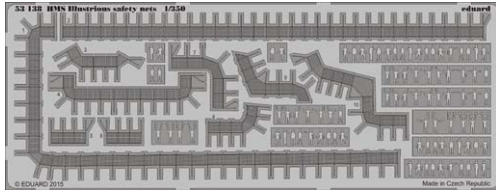

BIG5329 HMS Illustrious 1/350 AIRFIX

- 53136 HMS Illustrious superstructure
- 53137 HMS Illustrious flight deck
- 53138 HMS Illustrious safety nets
- 99042 Illustrious class Helicopters
- 17514 Naval Figures Royal Navy S.A.
- 17514 Naval Figures Royal Navy S.A.