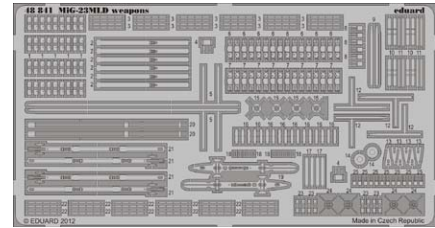

BIG49131 MiG-23MLD 1/48 TRUMPETER

- 48841 MiG-23MLD weapons
- 48842 MiG-23MLD exterior
- 49716 MiG-23MLD S.A.
- 48758 MiG-23 F.O.D.
- EX460 MiG-23MLD