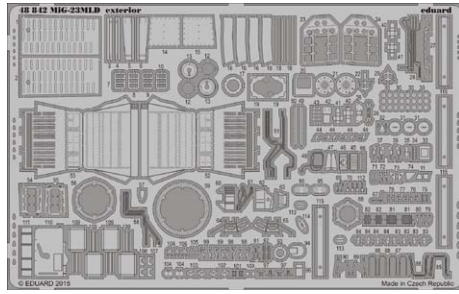

BIG49131 MiG-23MLD 1/48 TRUMPETER

- 48841 MiG-23MLD weapons
- 48842 MiG-23MLD exterior
- 49716 MiG-23MLD S.A.
- 48758 MiG-23 F.O.D.
- EX460 MiG-23MLD