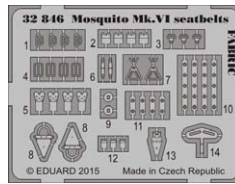

CONTENTS:

SPRUES: Eduard

PE-SETS: NO

PAINTING MASK: NO

MARKINGS: 2

DECALS: Eduard

RELATED PRODUCTS:

EX474 SPAD XIII (Mask)

FE448 SPAD XIII Weekend (PE-set)

KIT PARTS

B>

C>

D>

49731 UH-1Y S.A. 1/48 Kitty Hawk

49732 UH-1Y seatbelts 1/48 Kitty Hawk

72607 UTI MiG-15 landing flaps 1/72 Eduard