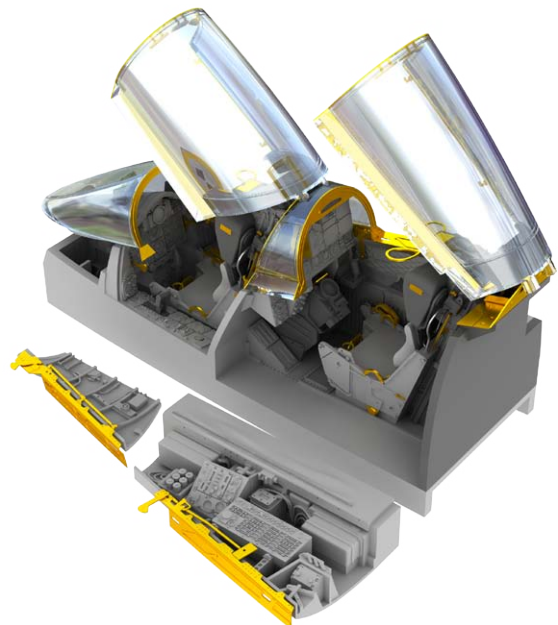

648226 LAU-10/A ZUNI 1/48

Brassin set of 2 pieces of LAU-10/A ZUNI rocket launchers in 48th scale.

Set contains:

- resin: 14 parts
- decals: yes
- photo-etched details: yes
- painting mask: no

648227 MER 1/48

Brassin set of 3 pieces of MER pylons in 48th scale.

Set contains:

- resin: 69 parts
- decals: yes
- photo-etched details: no
- painting mask: no

648228 F-4J cockpit 1/48 Academy

Cockpit Brassin set for F-4J in 48th scale for kit by Academy.

Set contains:

- -resin: 40 parts
- -decals: no
- -photo-etched details: yes
- -painting mask: no