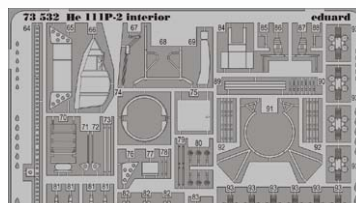

73532 He 111P-2 interior S.A.
1/72 Airfix
(2 parts)

DETAIL