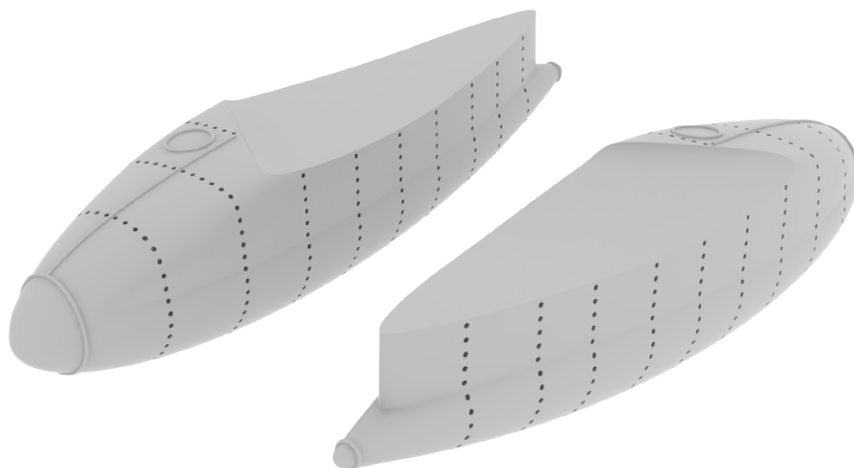

672068 MiG-15 fuel tanks 300l 1/72 Eduard

Brassin set of 300 litres fuel tanks for MiG-15 in 72nd scale for kit by Eduard.

Set contains:

- resin: 2 parts
- decals: no
- photo-etched details: no
- painting mask: no