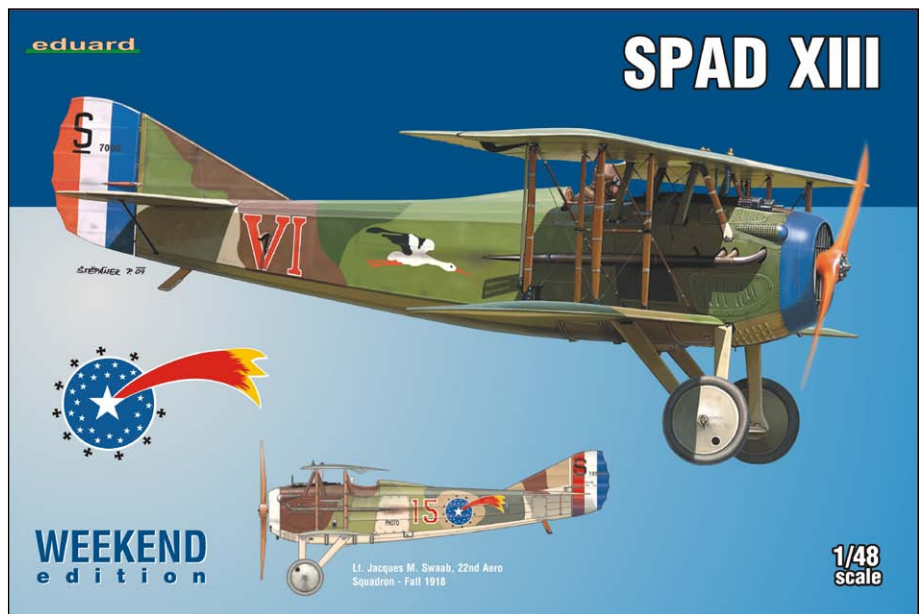

FE448 SPAD XIII Weekend (PE-set)

KIT PARTS

B>

C>

D>

49731 UH-1Y S.A. 1/48 Kitty Hawk

49732 UH-1Y seatbelts 1/48 Kitty Hawk

72607 UTI MiG-15 landing flaps 1/72 Eduard