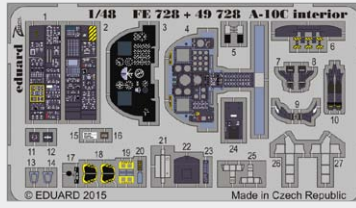

FE728 A-10C interior S.A.
1/48 Italeri
(1 part)

[DETAIL](#)