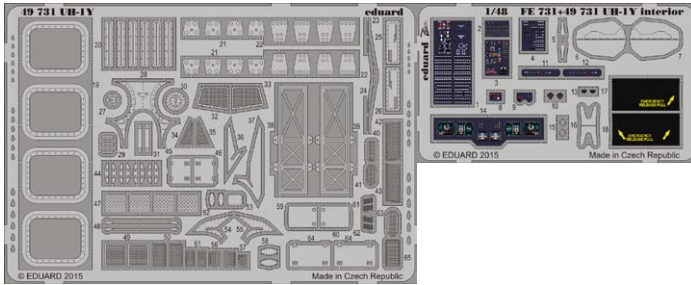

FE448 SPAD XIII Weekend (PE-set)

KIT PARTS

B>

C>

D>

49731 UH-1Y S.A. 1/48 Kitty Hawk

49732 UH-1Y seatbelts 1/48 Kitty Hawk

72607 UTI MiG-15 landing flaps 1/72 Eduard