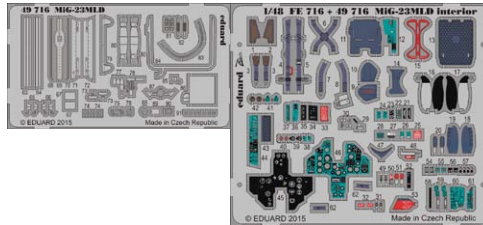

BIG49131 MiG-23MLD 1/48 TRUMPETER

- 48841 MiG-23MLD weapons
- 48842 MiG-23MLD exterior
- 49716 MiG-23MLD S.A.
- 48758 MiG-23 F.O.D.
- EX460 MiG-23MLD