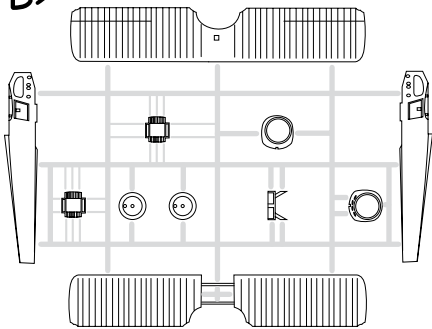

KIT PARTS

B>