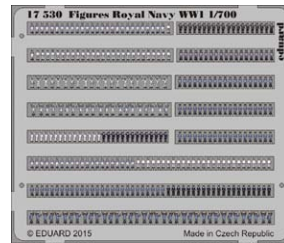

FE448 SPAD XIII Weekend (PE-set)

KIT PARTS

B>

C>

D>

49731 UH-1Y S.A. 1/48 Kitty Hawk

49732 UH-1Y seatbelts 1/48 Kitty Hawk

72607 UTI MiG-15 landing flaps 1/72 Eduard