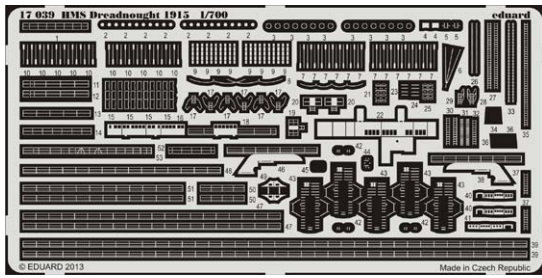

FE448 SPAD XIII Weekend (PE-set)

KIT PARTS

B>

C>

D>

49731 UH-1Y S.A. 1/48 Kitty Hawk

49732 UH-1Y seatbelts 1/48 Kitty Hawk

72607 UTI MiG-15 landing flaps 1/72 Eduard