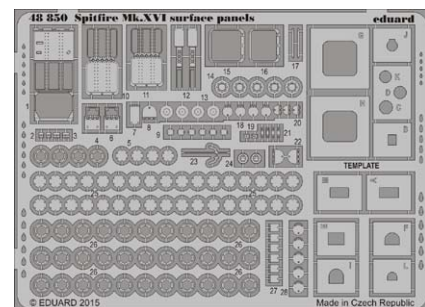

BIG49133 Spitfire Mk.XVI 1/48 EDUARD

- 48849 Spitfire Mk.XVI landing flaps
- 48850 Spitfire Mk.XVI surface panels
- 49725 Spitfire Mk.XVI