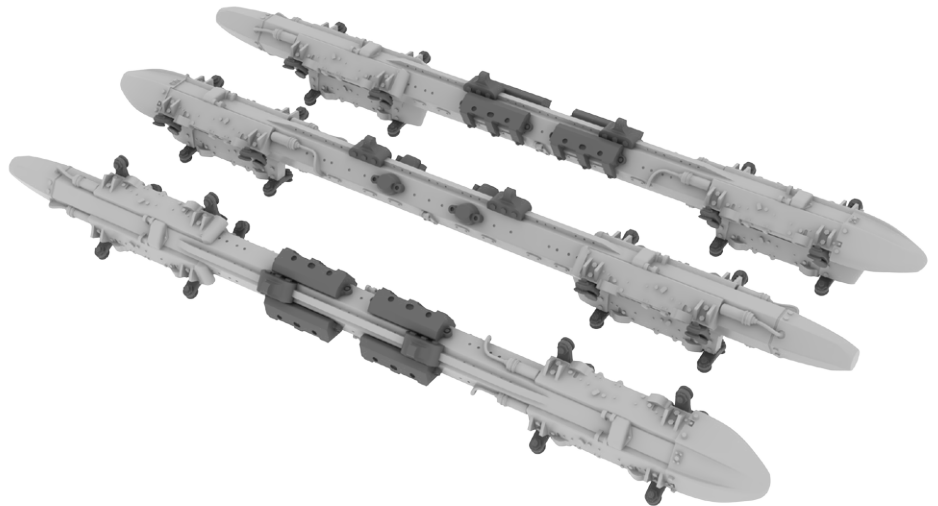

Brassin set of 3 pieces of MER pylons in 48th scale.

Set contains:

- resin: 69 parts
- decals: yes
- photo-etched details: no
- painting mask: no

648228 F-4J cockpit 1/48 Academy

Cockpit Brassin set for F-4J in 48th scale for kit by Academy.