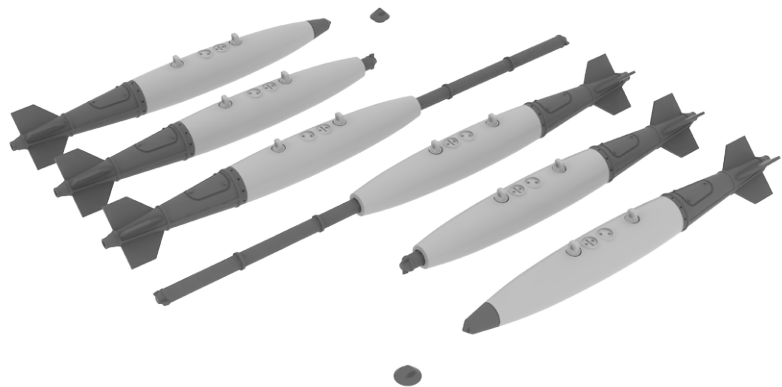

Brassin set of 2 pieces of AM-39 Exocet missiles in 48th scale.

Set contains:

- resin: 14 parts
- decals: yes
- photo-etched details: yes

648208 F-4C ejection seats 1/48 Academy

Brassin set of 2 pieces of ejection seats for F-4C in 48th scale by Academy.

Set contains:

- resin: 10 parts
- decals: no
- photo-etched details: yes
- painting mask: no

648224 Mk.81 bombs 1/48

Brassin set of 2 pieces of Mk.81 bombs in 48th scale.

Set contains:

- resin: 36 parts
- decals: yes
- photo-etched details: no
- painting mask: no