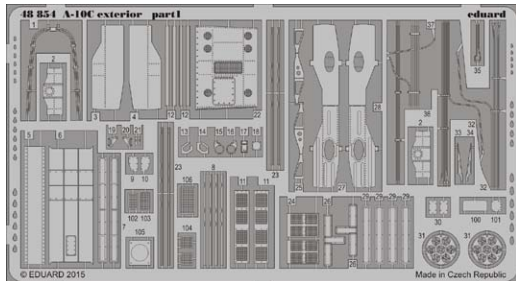

FE448 SPAD XIII Weekend (PE-set)

KIT PARTS

B>

C>

D>

49731 UH-1Y S.A. 1/48 Kitty Hawk

49732 UH-1Y seatbelts 1/48 Kitty Hawk

72607 UTI MiG-15 landing flaps 1/72 Eduard