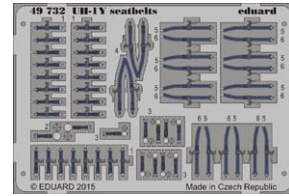

FE448 SPAD XIII Weekend (PE-set)

KIT PARTS

B>

C>

D>

49731 UH-1Y S.A. 1/48 Kitty Hawk

49732 UH-1Y seatbelts 1/48 Kitty Hawk

72607 UTI MiG-15 landing flaps 1/72 Eduard