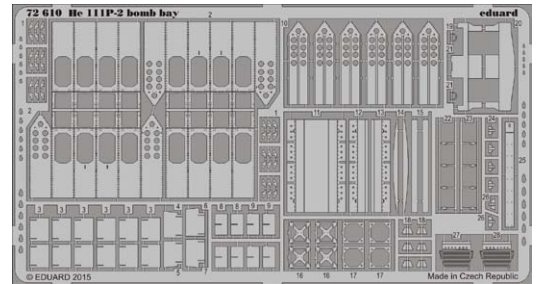

72610 He 111P-2 bomb bay 1/72 Airfix