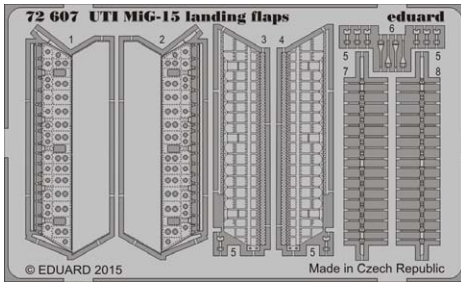

FE448 SPAD XIII Weekend (PE-set)

KIT PARTS

B>

C>

D>

49731 UH-1Y S.A. 1/48 Kitty Hawk

49732 UH-1Y seatbelts 1/48 Kitty Hawk

72607 UTI MiG-15 landing flaps 1/72 Eduard