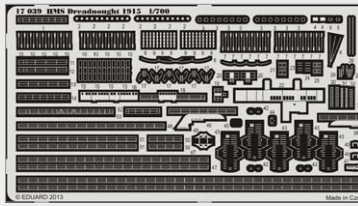

[DETAIL](#)

DECALS

D72007 **MiG-15 / MiG-15bis**
stencils 1/72 Eduard

[DETAIL](#)

NEW SEPTEMBER 2015

QUICK PREVIEW

FOR DETAILS CLICK THE BUTTON

PHOTO-ETCHED SETS