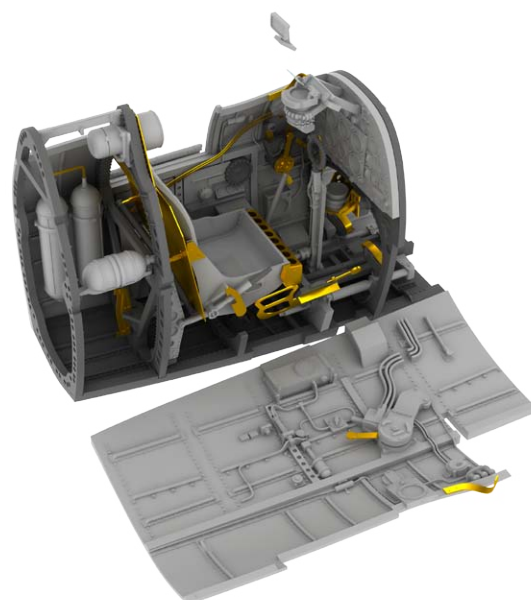

632064 Spitfire Mk.II cockpit 1/32 Revell

Complete cockpit set for Spitfire Mk.II in 32nd scale for kit by Revell.

Set contains:

- resin: 34 parts
- painting mask: no
- decals: yes
- photo-etched details: yes
- film: yes