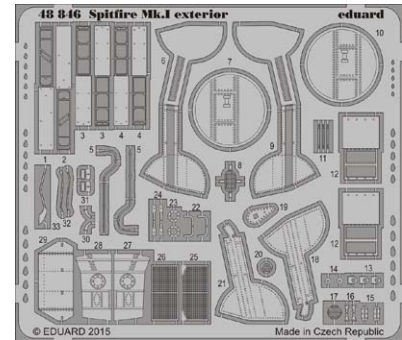

BIG49132 Spitfire Mk.I 1/48 AIRFIX

- 48846 Spitfire Mk.I exterior
- 48847 Spitfire Mk.I landing flaps
- 49720 Spitfire Mk.I interior S.A.
- EX464 Spitfire Mk.I 1/48