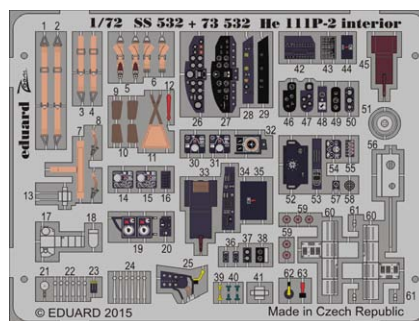

72610 He 111P-2 bomb bay 1/72 Airfix

73532 He 111P-2 interior S.A. 1/72 Airfix

FE731 UH-1Y interior S.A. 1/48 Kitty Hawk

FE728 A-10C interior S.A. 1/48 Italeri

SS532 He 111P-2 interior S.A. 1/72 Airfix

EX474 SPAD XIII
1/48 Eduard