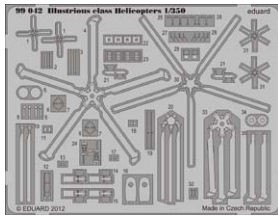

BIG5329 HMS Illustrious 1/350 AIRFIX

- 53136 HMS Illustrious superstructure
- 53137 HMS Illustrious flight deck
- 53138 HMS Illustrious safety nets
- 99042 Illustrious class Helicopters
- 17514 Naval Figures Royal Navy S.A.
- 17514 Naval Figures Royal Navy S.A.