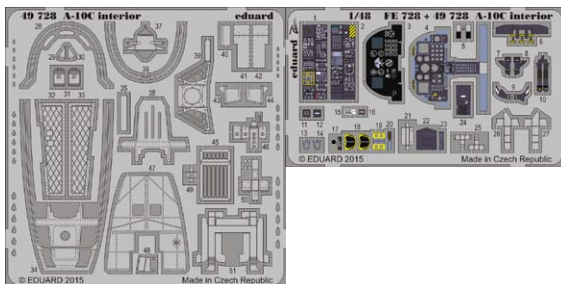

FE448 SPAD XIII Weekend (PE-set)

KIT PARTS

B>

C>

D>

49731 UH-1Y S.A. 1/48 Kitty Hawk

49732 UH-1Y seatbelts 1/48 Kitty Hawk

72607 UTI MiG-15 landing flaps 1/72 Eduard