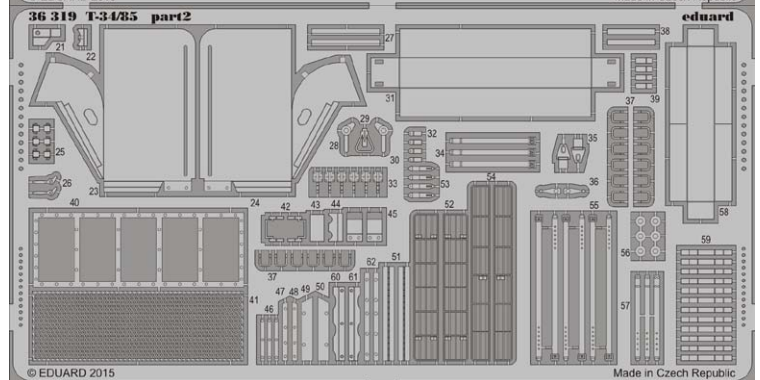

BIG3585 T-34/85 1/35 ACADEMY

- 36319 T-34/85
- XT214 T-34/85 wheels