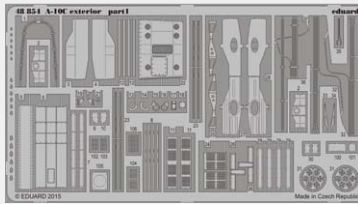

DETAIL

48854 A-10C exterior
1/48 Italeri
(1 part)

DETAIL

48855 F-4D air brakes
1/48 Academy
(1 part)

DETAIL

48856 F-4D exterior
1/48 Academy
(1 part)

DETAIL

49728 A-10C interior S.A.
1/48 Italeri
(2 parts)