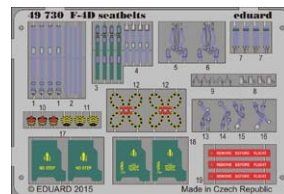

FE448 SPAD XIII Weekend (PE-set)

KIT PARTS

B>

C>

D>

49731 UH-1Y S.A. 1/48 Kitty Hawk

49732 UH-1Y seatbelts 1/48 Kitty Hawk

72607 UTI MiG-15 landing flaps 1/72 Eduard