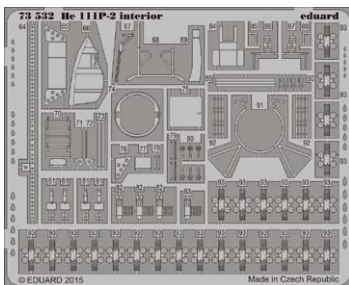

73532 He 111P-2 interior S.A. 1/72 Airfix