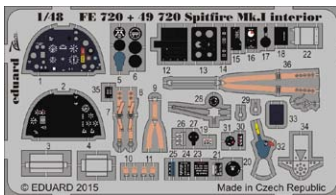

BIG49132 Spitfire Mk.I 1/48 AIRFIX

- 48846 Spitfire Mk.I exterior
- 48847 Spitfire Mk.I landing flaps
- 49720 Spitfire Mk.I interior S.A.
- EX464 Spitfire Mk.I 1/48