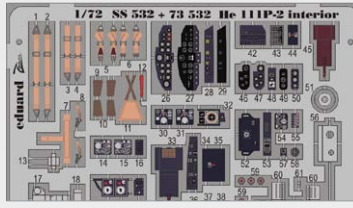

PHOTO-ETCHED SETS

FE731 UH-1Y interior S.A.
1/48 Kitty Hawk
(1 part)

[DETAIL](#)

FE728 A-10C interior S.A.
1/48 Italeri
(1 part)

[DETAIL](#)

SS532 He 111P-2 interior S.A.
1/72 Airfix
(1 part)

[DETAIL](#)

BRASSIN