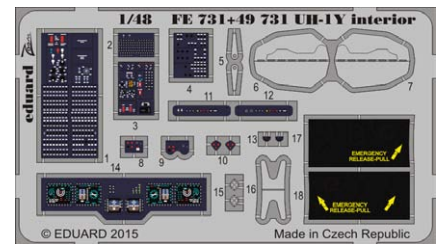

FE731 UH-1Y interior S.A. 1/48 Kitty Hawk