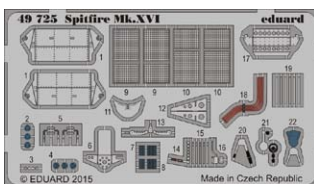

BIG49133 Spitfire Mk.XVI 1/48 EDUARD

- 48849 Spitfire Mk.XVI landing flaps
- 48850 Spitfire Mk.XVI surface panels
- 49725 Spitfire Mk.XVI