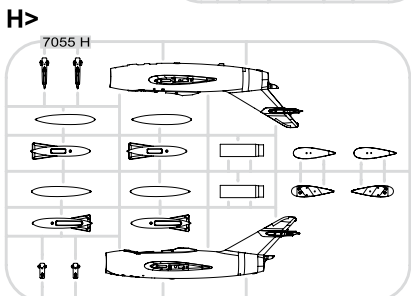

PLASTIC PARTS

PE - PHOTO ETCHED DETAIL PARTS