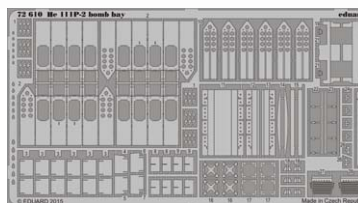

72606 Whitley Mk.V landing flaps
1/72 Airfix
(1 part)

72607 UTI MiG-15 landing flaps
1/72 Eduard
(1 part)

DETAIL

72608 UTI MiG-15 exterior
1/72 Eduard
(1 part)

72609 He 111P-2 exterior
1/72 Airfix
(1 part)