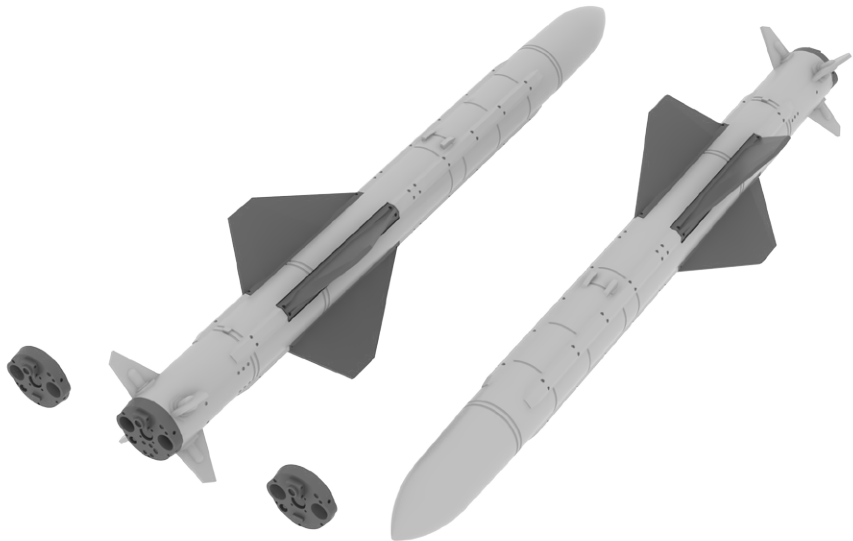

Complete cockpit set for Spitfire Mk.II in 32nd scale for kit by Revell.

Set contains:

- resin: 34 parts
- painting mask: no
- decals: yes
- photo-etched details: yes
- film: yes

648194 AM-39 Exocet 1/48

Brassin set of 2 pieces of AM-39 Exocet missiles in 48th scale.

Set contains:

- resin: 14 parts
- decals: yes
- photo-etched details: yes

648208 F-4C ejection seats 1/48 Academy

Brassin set of 2 pieces of ejection seats for F-4C in 48th scale by Academy.