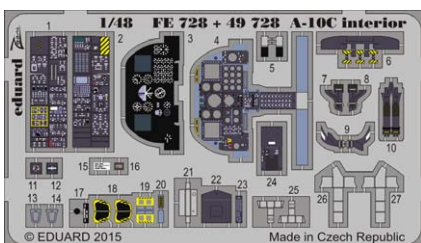

72610 He 111P-2 bomb bay 1/72 Airfix

73532 He 111P-2 interior S.A. 1/72 Airfix

FE731 UH-1Y interior S.A. 1/48 Kitty Hawk

FE728 A-10C interior S.A. 1/48 Italeri

SS532 He 111P-2 interior S.A. 1/72 Airfix

EX474 SPAD XIII
1/48 Eduard