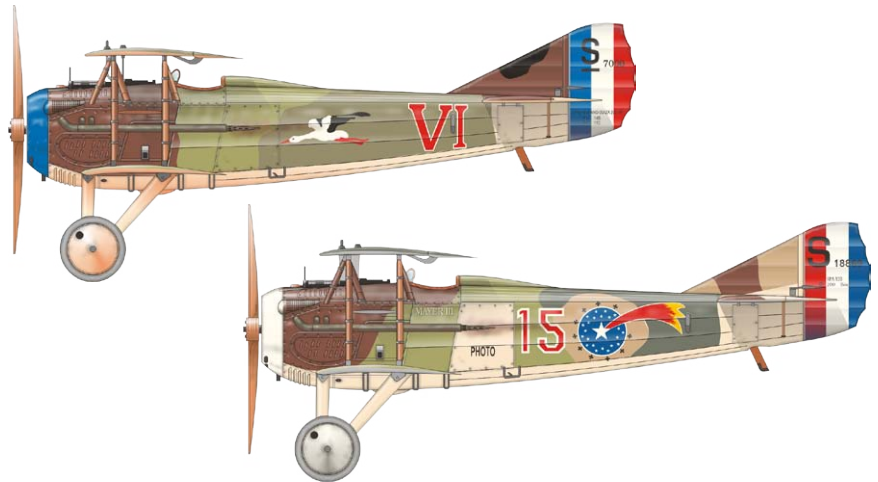

FE448 SPAD XIII Weekend (PE-set)

KIT PARTS

B>

C>

D>

49731 UH-1Y S.A. 1/48 Kitty Hawk

49732 UH-1Y seatbelts 1/48 Kitty Hawk

72607 UTI MiG-15 landing flaps 1/72 Eduard