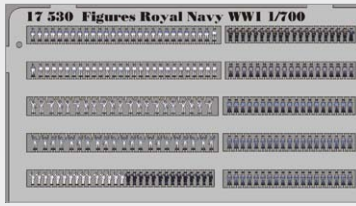

17530 Naval Figures Royal Navy
1/700
(1 part)

DETAIL