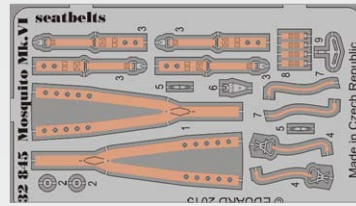

32845 Mosquito Mk.VI seatbelts
1/32 Tamiya
(1 part)

DETAIL