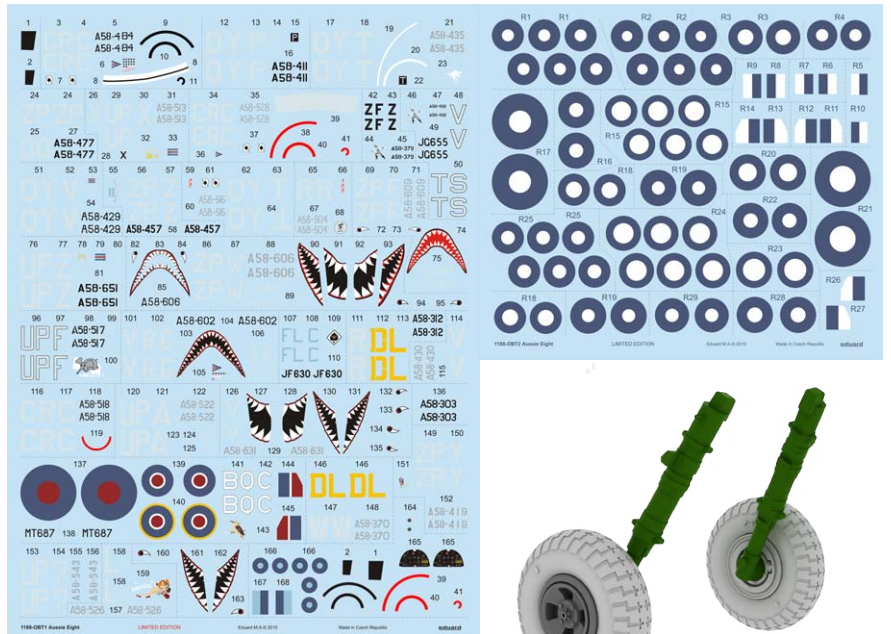

Scale kit of Spitfire Mk.VIII in Australian service (2015 tool)
code-named „Aussie Eight“ in Limited Edition.

BASIC INFO:

NAME: **Aussie Eight/Spitfire Mk.VIII**
in Australian service **Dual Combo**

CAT. NO.: 1188

SCALE: 1/48

RANGE: Limited edition

CONTENTS:

SPRUES: Eduard

PE-SETS: 2 (color)

PAINTING MASK: 1

MARKINGS: 30

DECALS: Cartograf, stencils Eduard

BRASSIN: wheels (2 pairs)

BONUS: Eduard publication
by Peter Malone about Spitfire Mk.VIII
in Australian service

RELATED PRODUCTS:

- 648201 Spitfire Mk.VIII gun bays (brassin)
- 648200 Spitfire Mk.VIII engine (brassin)
- 648199 Spitfire Mk.VIII cockpit (brassin)
- 48834 Spitfire Mk.VIII landing flaps (PE-set)
- 48835 Spitfire Mk.VIII surface panels (PE-set)
- 49074 Spitfire Mk.VIII seatbelts
  SUPER FABRIC (PE-set)
- 648133 Spitfire 30gal slipper tank (brassin)
- 648120 Spitfire - radio compartment (brassin)
- 648099 Spitfire exhaust stacks fishtail (brassin)

KIT PARTS