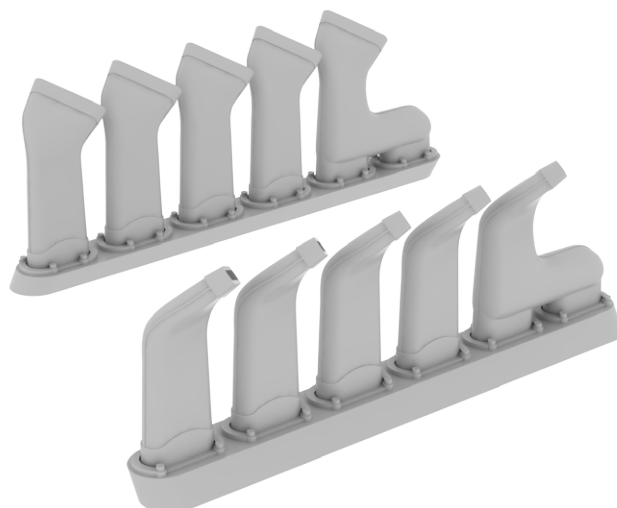

632061 Mosquito FB Mk.IV wheels 1/32 HKM

Brassin set of pair of main wheels and one rear wheel for Mosquito FB Mk.IV in 32nd scale by HKM.

Set contains:

- resin: 7 parts
- decals: no
- photo-etched details: no
- painting mask: yes

632062 Mosquito FB Mk.IV exhaust stacks 1/32 HKM

Brassin set of exhaust stacks for Mosquito FB Mk.IV in 32nd scale by HKM.

Set contains:

- resin: 4 parts
- decals: no
- photo-etched details: no
- painting mask: no

632064 Spitfire Mk.II cockpit 1/32 Revell

Complete cockpit set for Spitfire Mk.II in 32nd scale for kit by Revell.

Set contains:

- resin: 34 parts
- painting mask: no
- decals: yes
- photo-etched details: yes
- film: yes