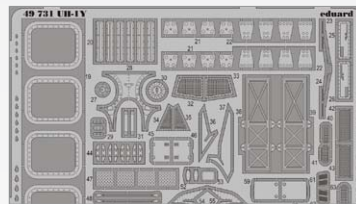

DETAIL

49729 F-4D interior S.A.
1/48 Academy
(1 part)

49730 F-4D seatbelts
1/48 Academy
(1 part)

DETAIL

49731 UH-1Y S.A.
1/48 Kitty Hawk
(1 part)

DETAIL

49732 UH-1Y seatbelt
1/48 Kitty Hawk
(1 part)

DETAIL