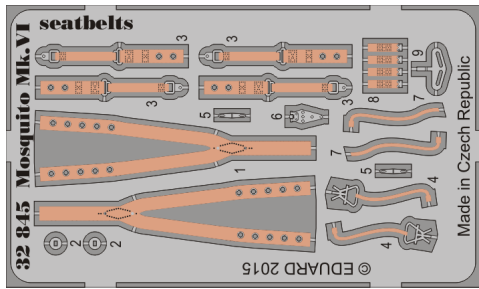

FE448 SPAD XIII Weekend (PE-set)

KIT PARTS

B>

C>

D>

49731 UH-1Y S.A. 1/48 Kitty Hawk

49732 UH-1Y seatbelts 1/48 Kitty Hawk

72607 UTI MiG-15 landing flaps 1/72 Eduard