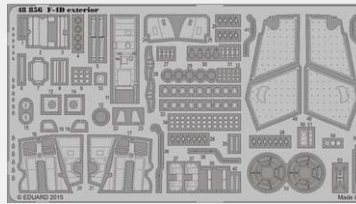

DETAIL

48854 A-10C exterior
1/48 Italeri
(1 part)

DETAIL

48855 F-4D air brakes
1/48 Academy
(1 part)

DETAIL

48856 F-4D exterior
1/48 Academy
(1 part)

DETAIL

49728 A-10C interior S.A.
1/48 Italeri
(2 parts)